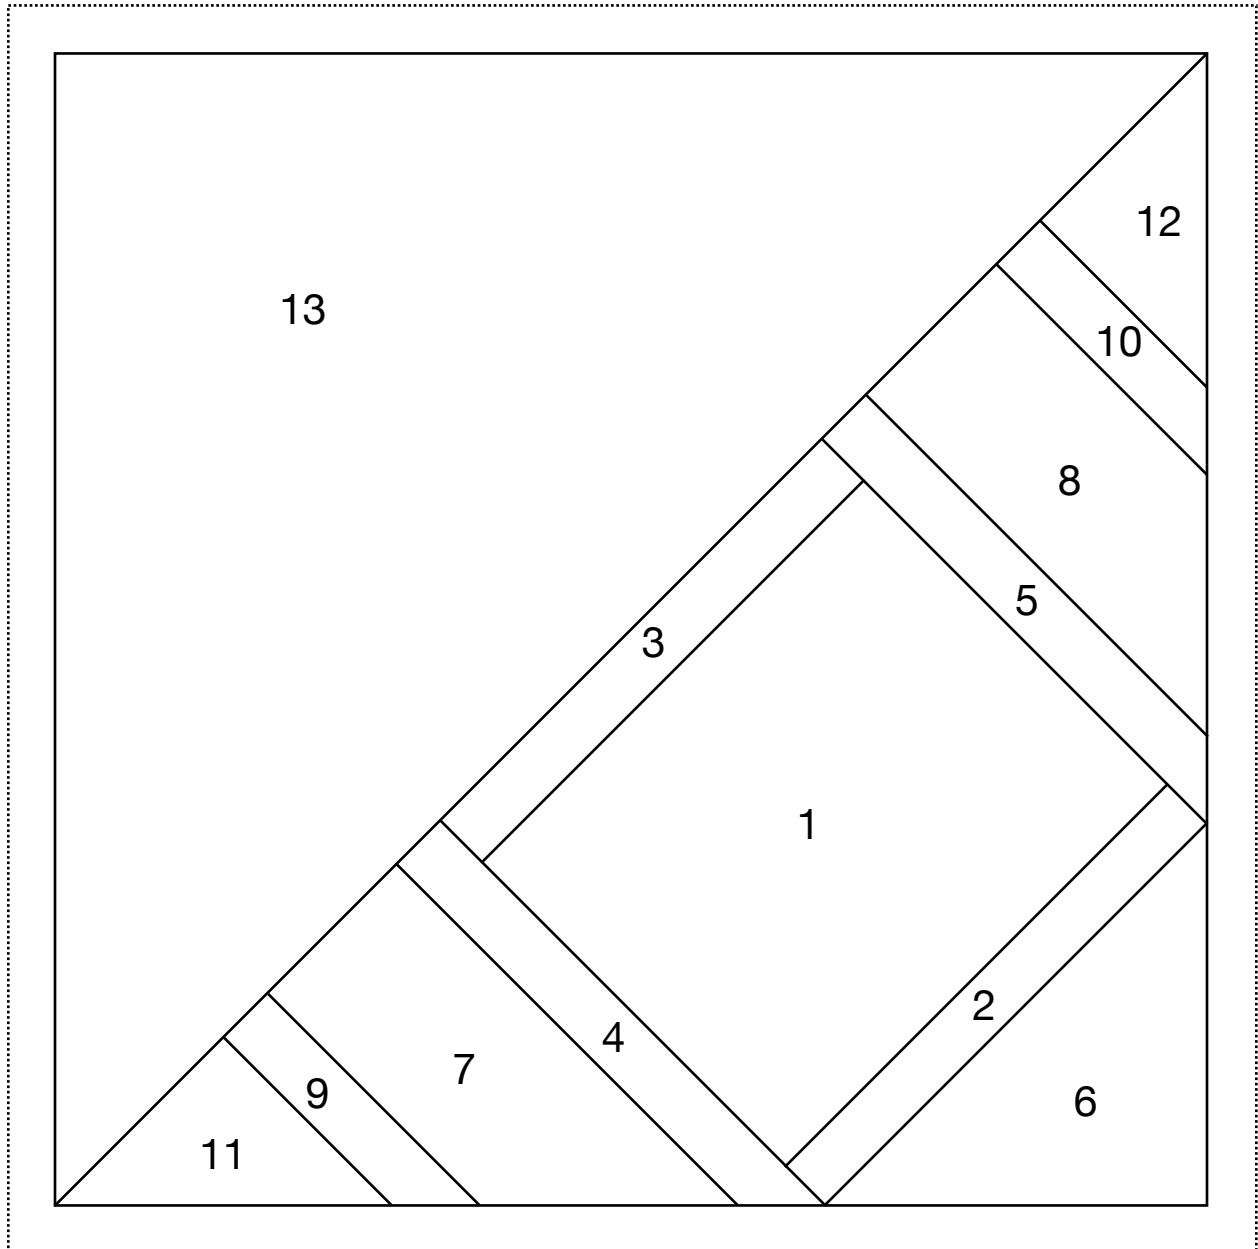

Year of Scrappy Triangles - Block 38

Note: Inner square measures 6"

Cut:

- 1. 3" x 3 1/2"
- 2-5. 1" x 4"
- 6. 2 1/2" x 4 1/2"
- 7-8. 2" x 3 1/2"
- 9-10. 1" x 3"
- 11-12. 2 1/2" square
- 13. 8" square cut on diagonal