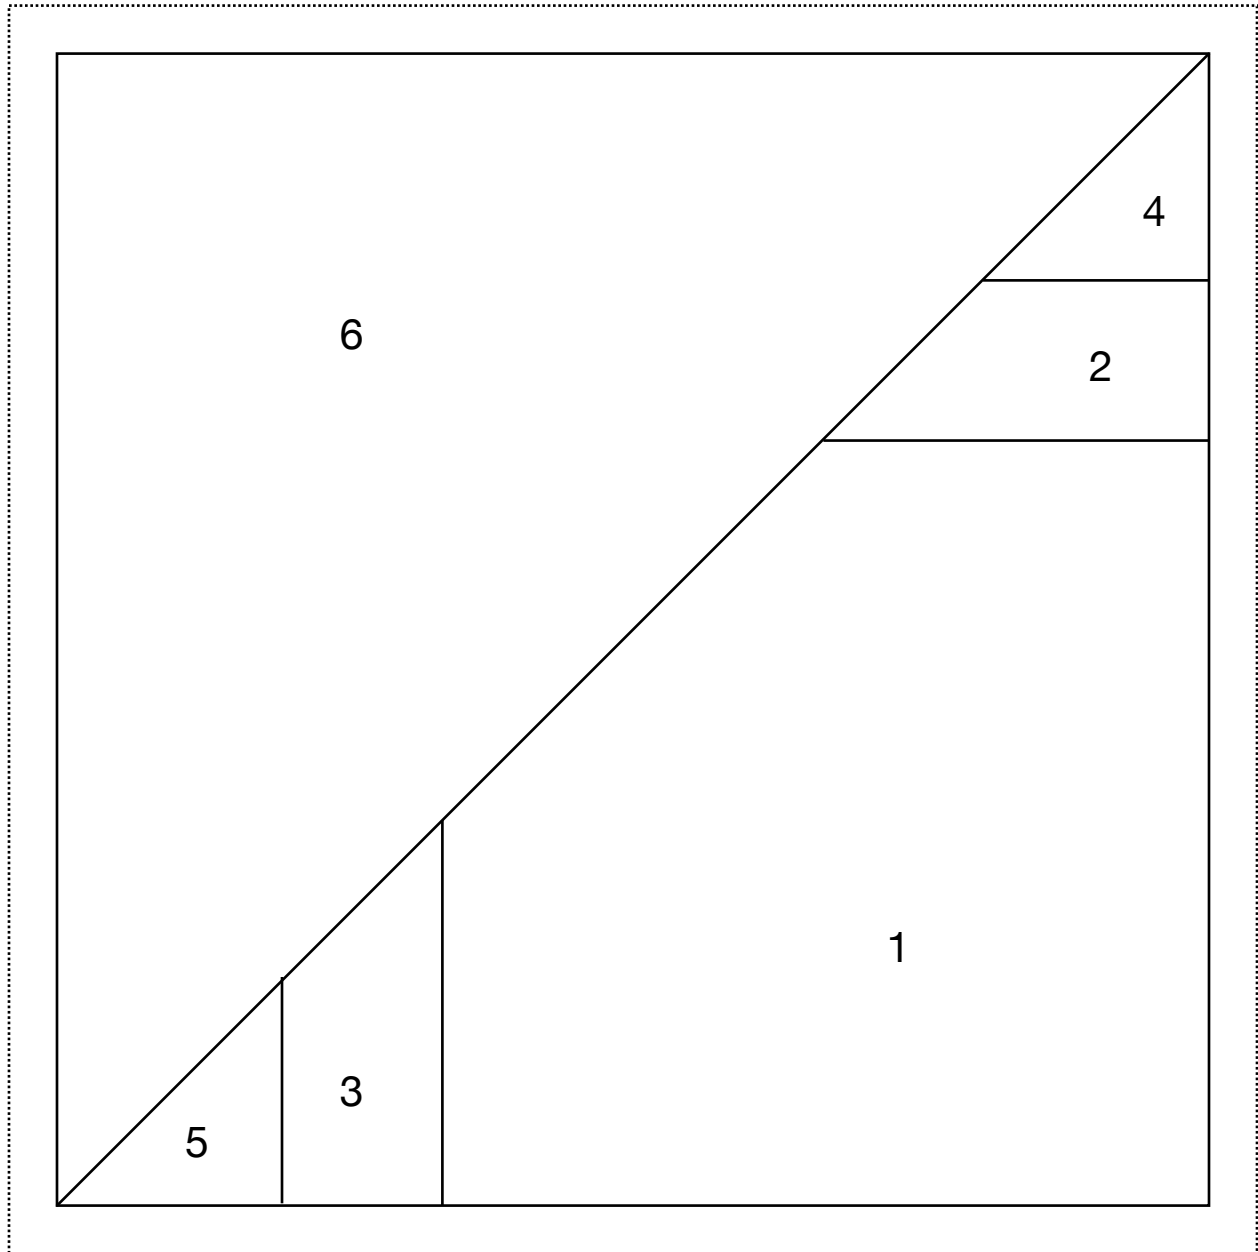

Year of Scrappy Triangles - Block 39

Note: Inner square measures 6"

Cut:

- 1. 5" square
- 2-3. 2" x 3"
- 4-5. 3" square cut on diagonal
- 6. 8" square cut on diagonal