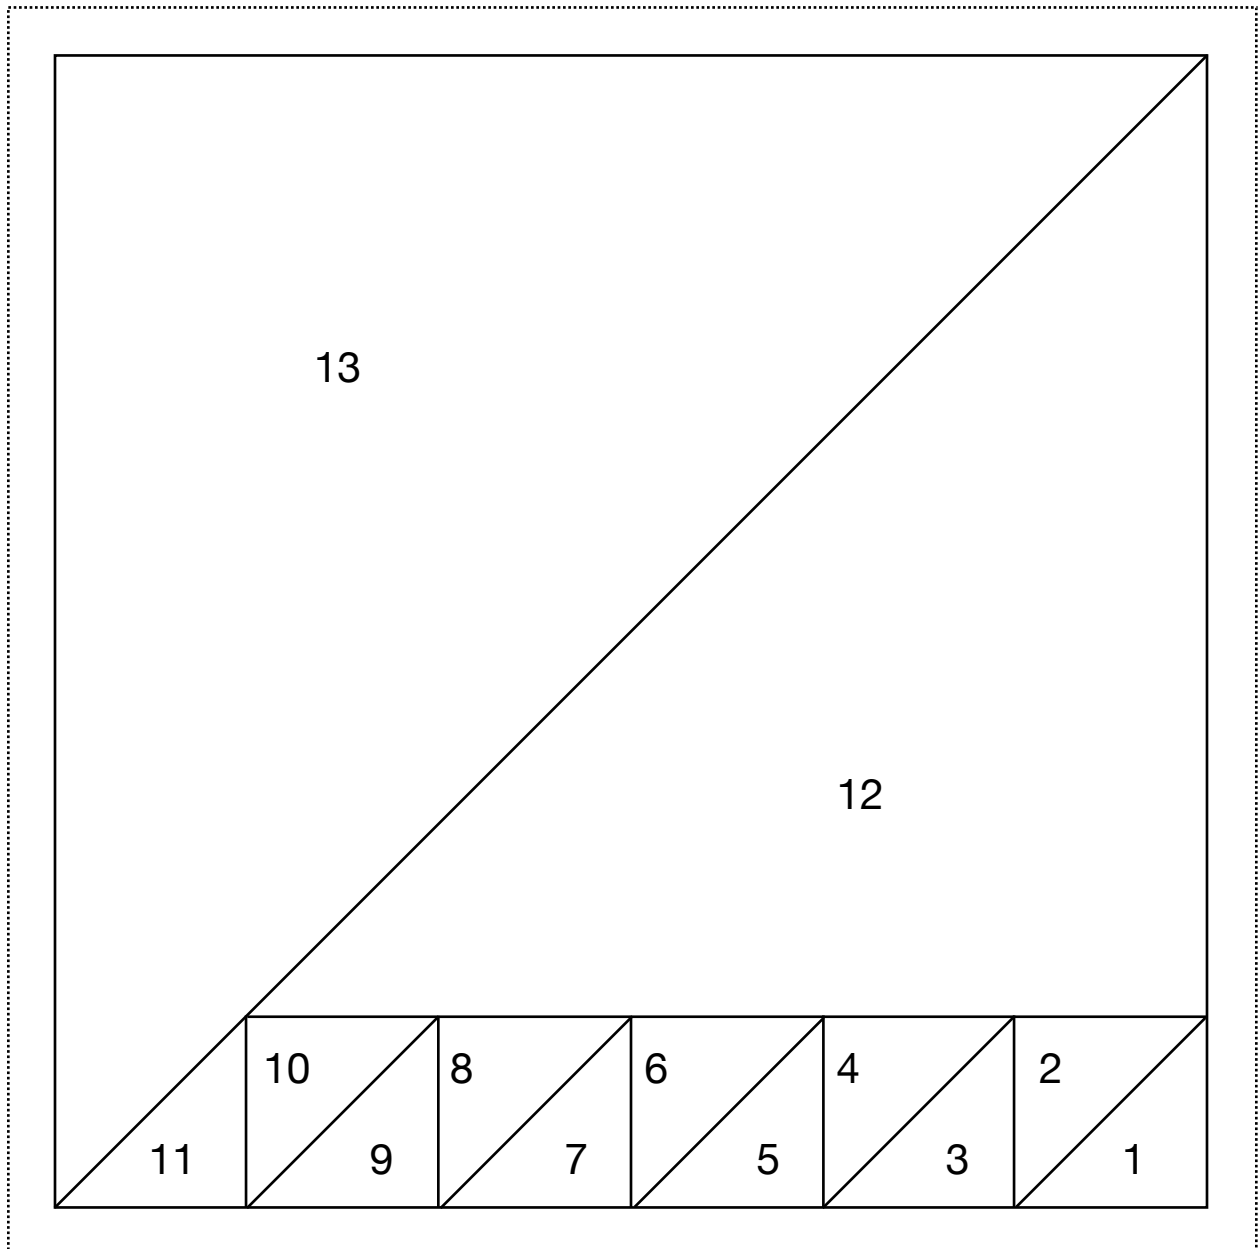

Year of Scrappy Triangles - Block 41

Note: Inner square measures 6"

Cut:

- 1-11. 2 1/2" squares cut on diagonal
- 12. 7" square cut on diagonal
- 13. 8" square cut on diagonal