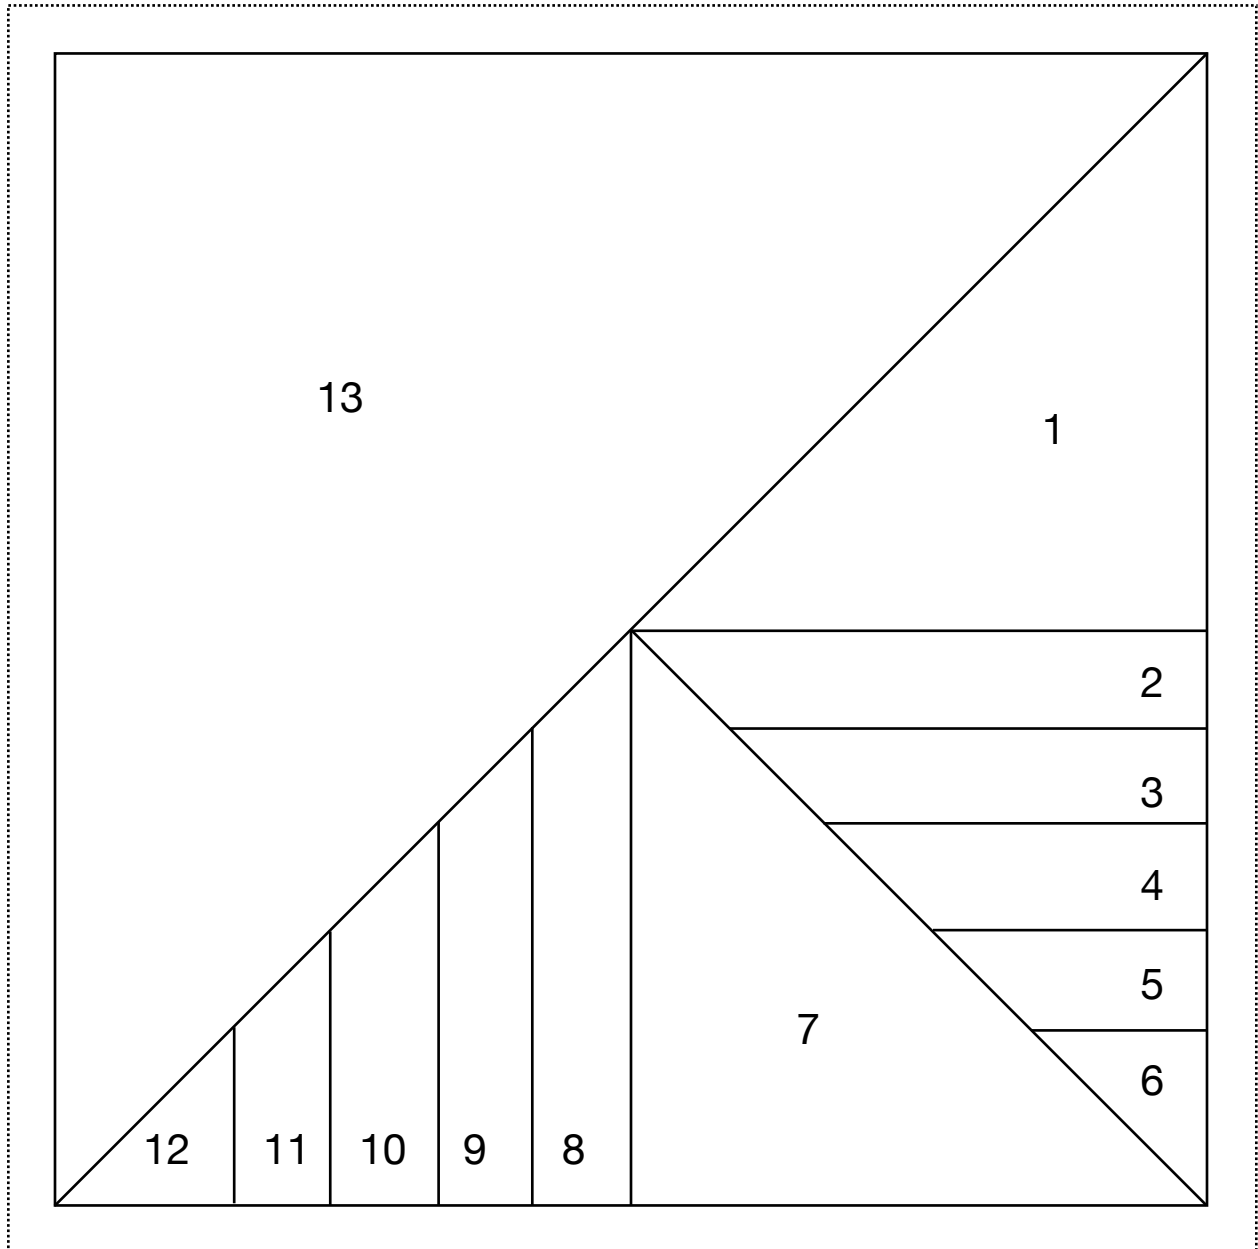

Year of Scrappy Triangles - Block 42

Note: Inner square measures 6"

Cut:

- | | |
|---------|-------------------------------|
| 1 & 7. | 5" square cut on diagonal |
| 2 & 8. | 1 1/4" x 4 1/2" |
| 3. & 9. | 1 1/4" x 4" |
| 4 & 10. | 1 1/4" x 3 1/2" |
| 5 & 11. | 1 1/4" x 3" |
| 6 & 12. | 2 1/2" square cut on diagonal |
| 13. | 8" square cut on diagonal |