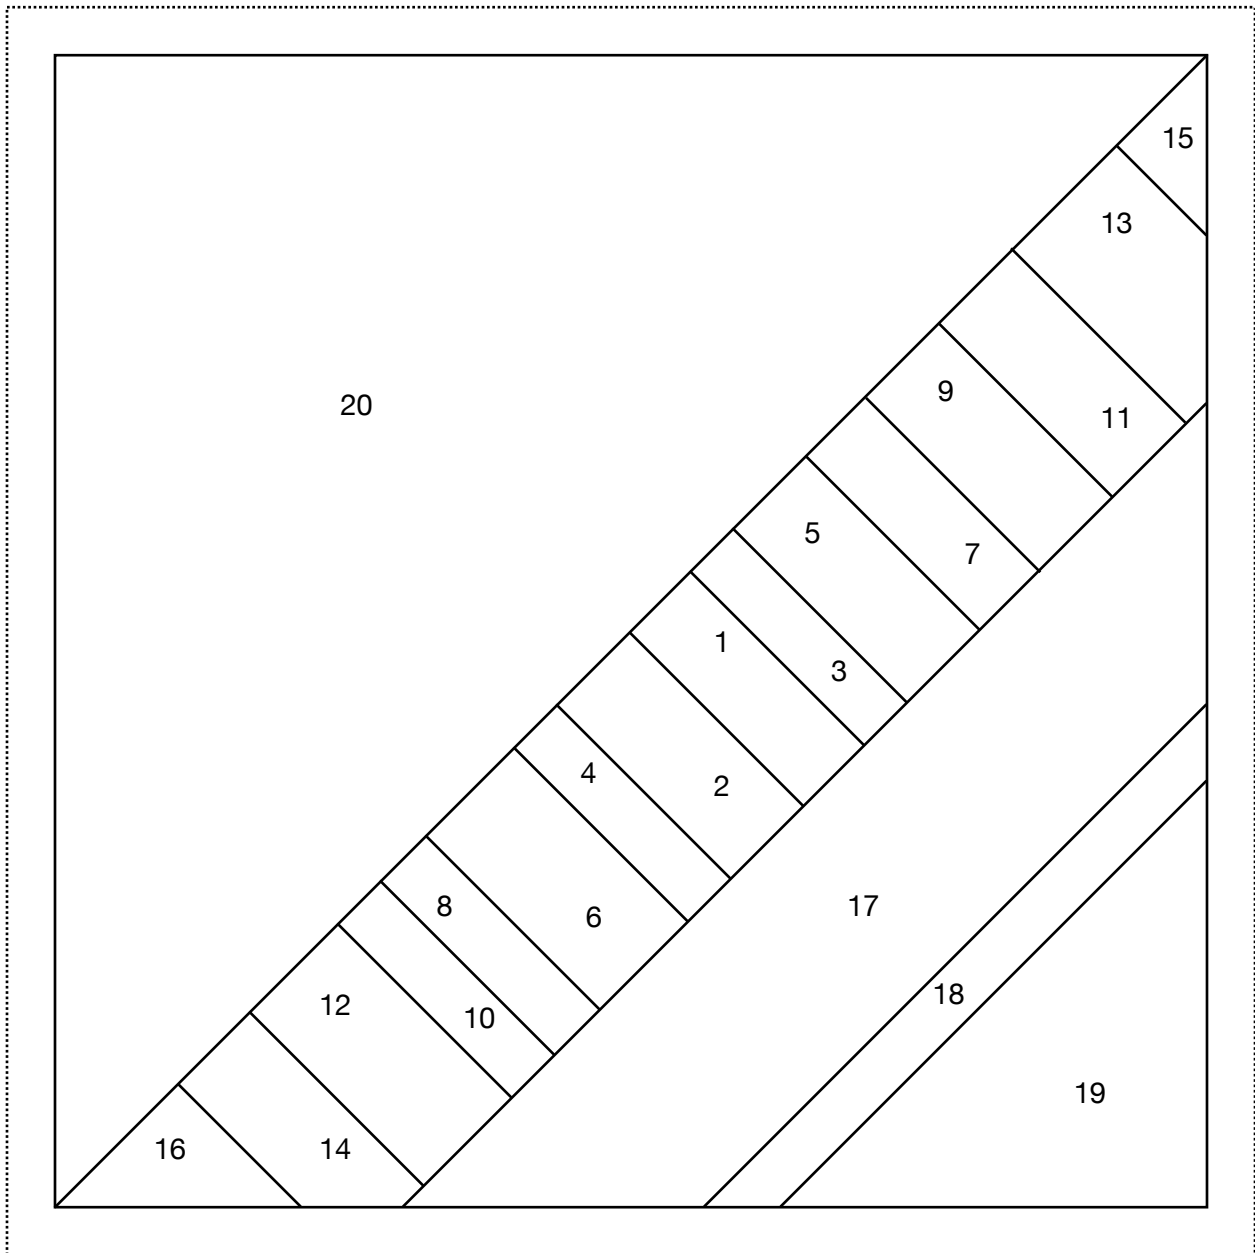

Year of Scrappy Triangles - Block 43

Note: Inner square measures 6"

Cut:

- 1-16. 2" long and 1"-1 1/2" wide strips
- 17. 2" x 7 1/2" strip
- 18. 1" x 6" strip
- 19. 4" square cut on diagonal
- 20. 8" square cut on diagonal