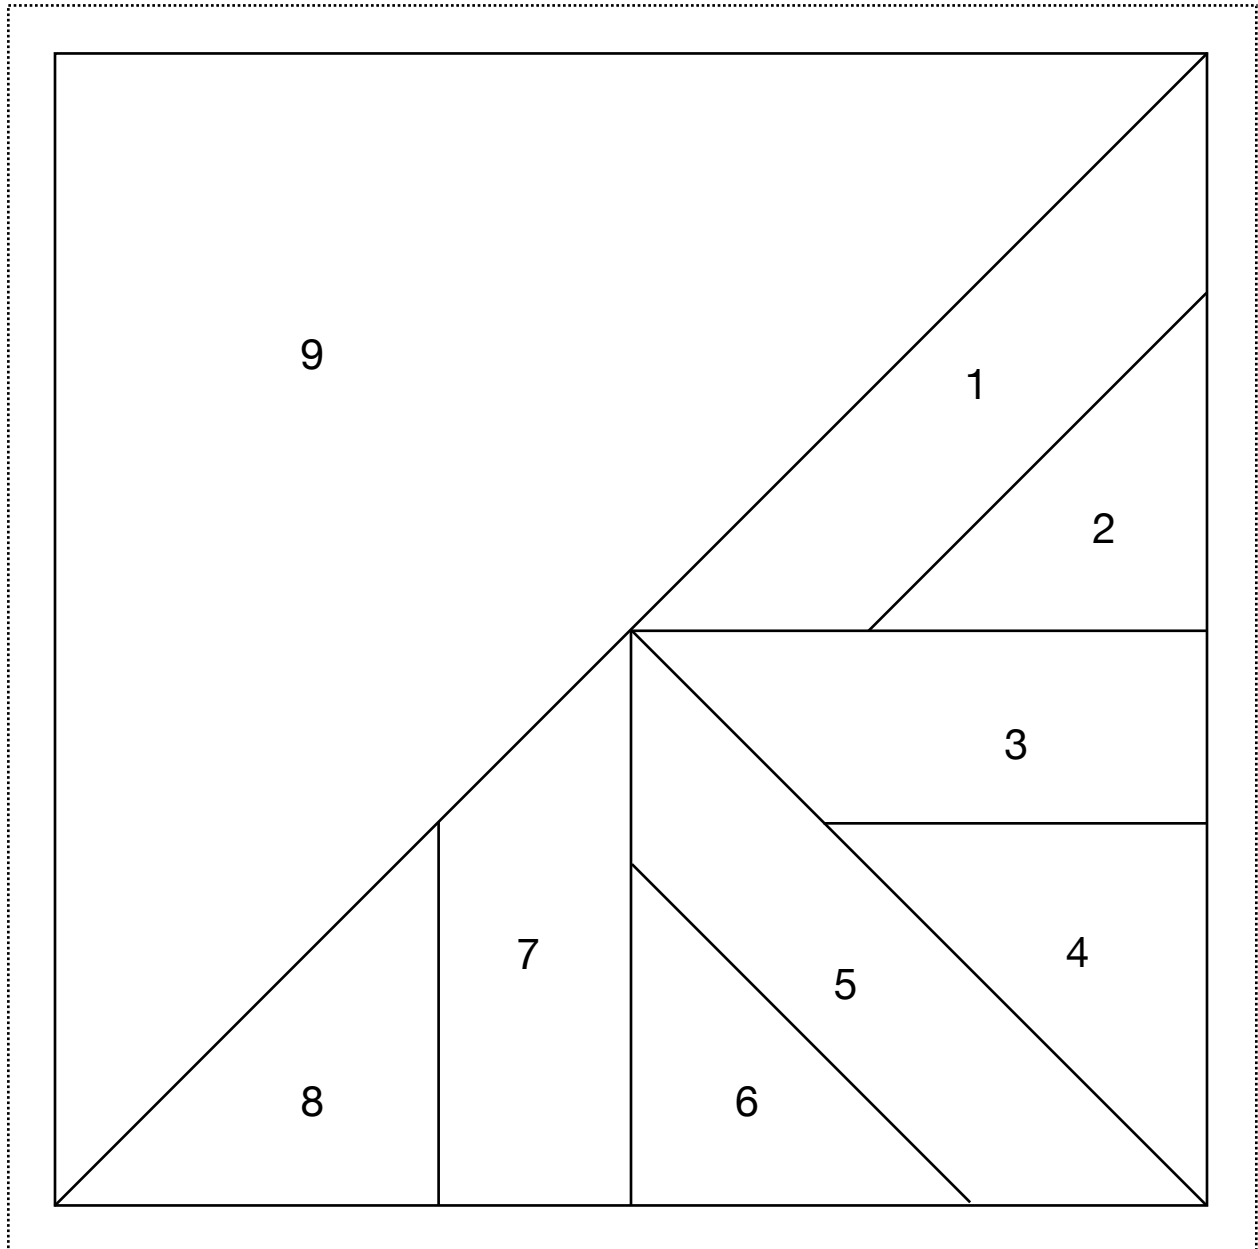

Year of Scrappy Triangles - Block 44

Note: Inner square measures 6"

Cut:

- 1 & 5. 1 3/4" x 6"
- 2 & 6. 4" square cut on diagonal
- 3 & 7. 1 3/4" x 4 1/2"
- 4 & 8. 3 1/2" square cut on diagonal
- 9. 8" square cut on diagonal