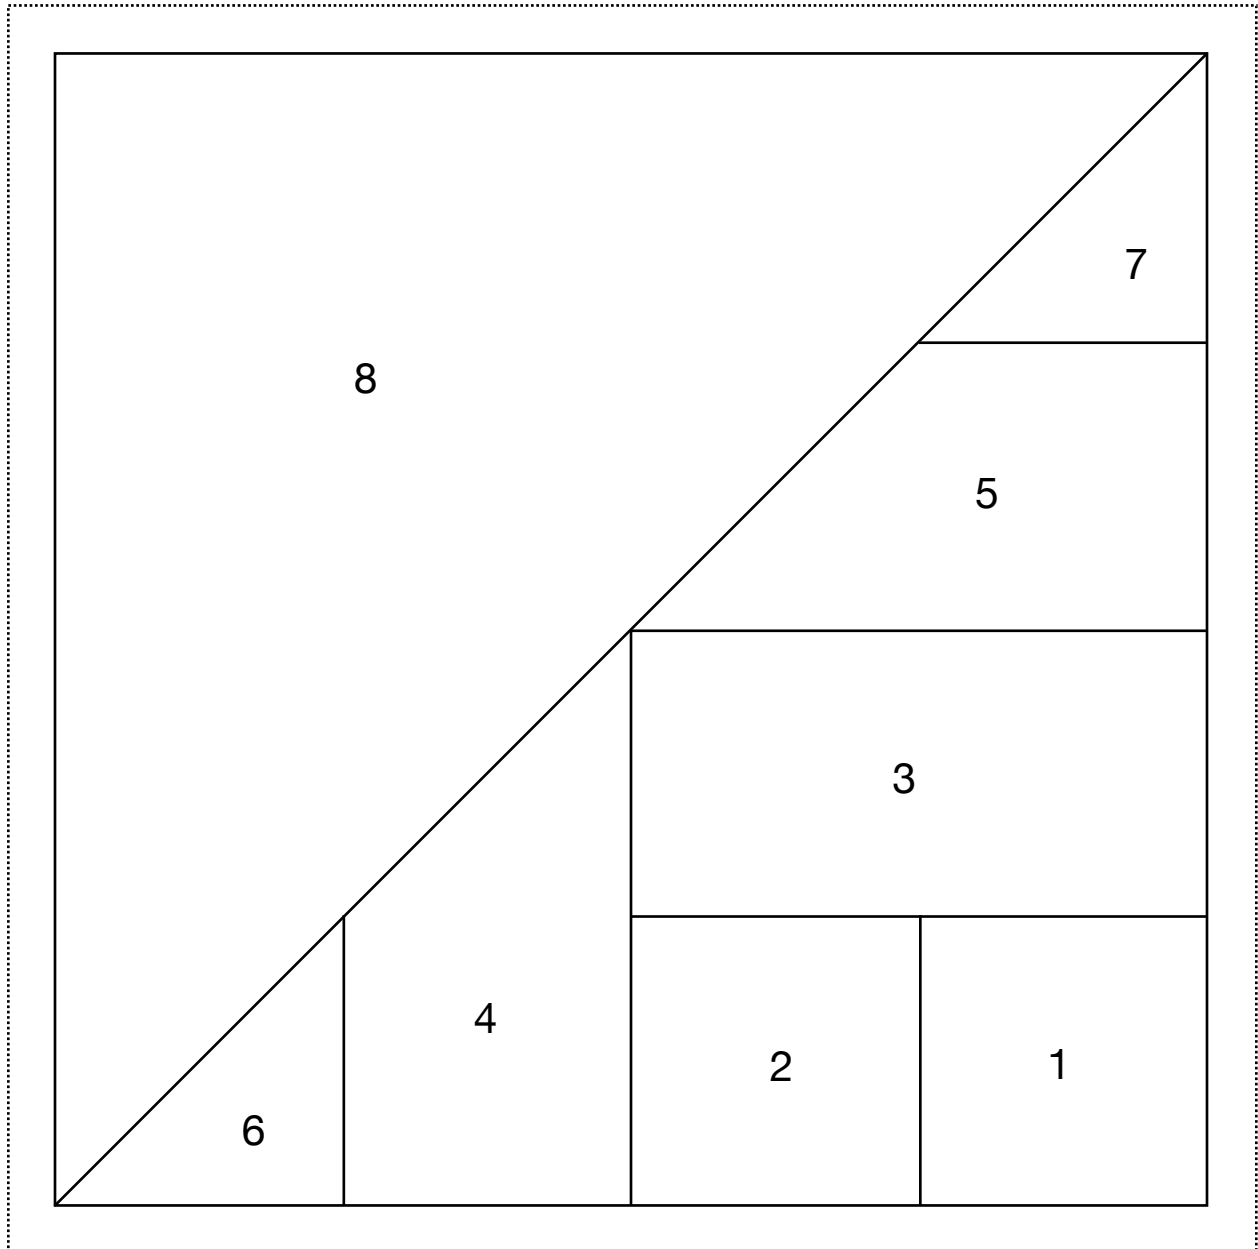

Year of Scrappy Triangles - Block 45

Note: Inner square measures 6"

Cut:

- 1 & 2. 2 1/2" square
- 3-5. 2 1/2" x 4 1/2"
- 6 & 7. 3" square cut on diagonal
- 8. 8" square cut on diagonal