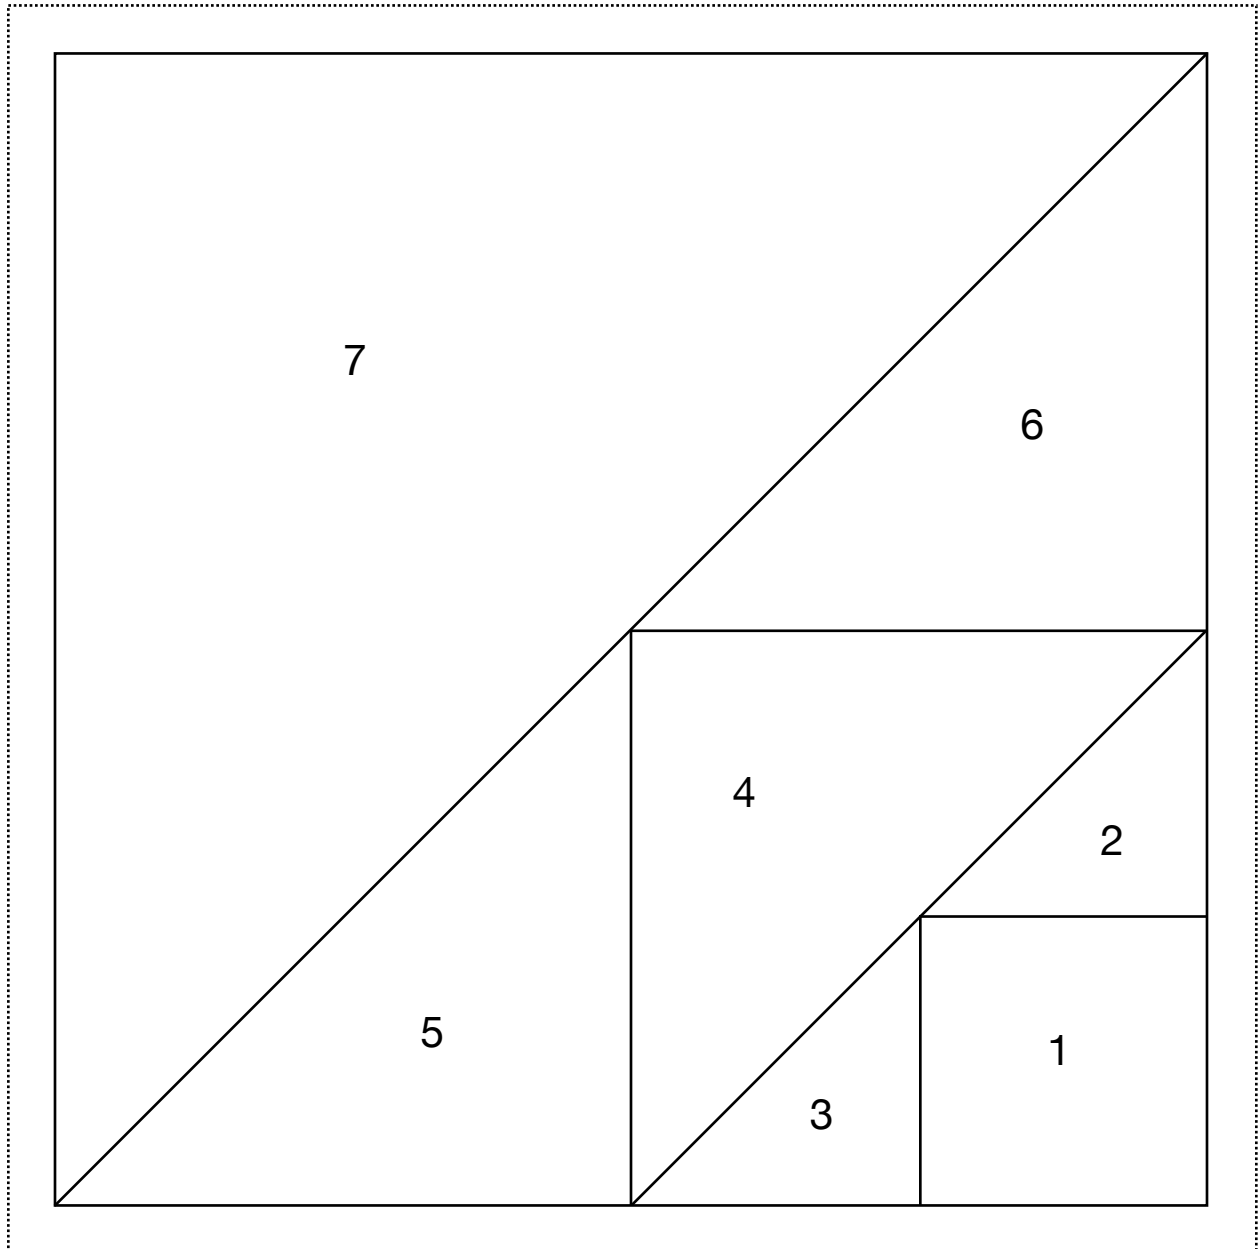

Year of Scrappy Triangles - Block 46

Note: Inner square measures 6"

Cut:

- 1. 2 1/2" square
- 2 & 3. 3" square cut on diagonal
- 4-6. 5" square cut on diagonal
- 7. 8" square cut on diagonal