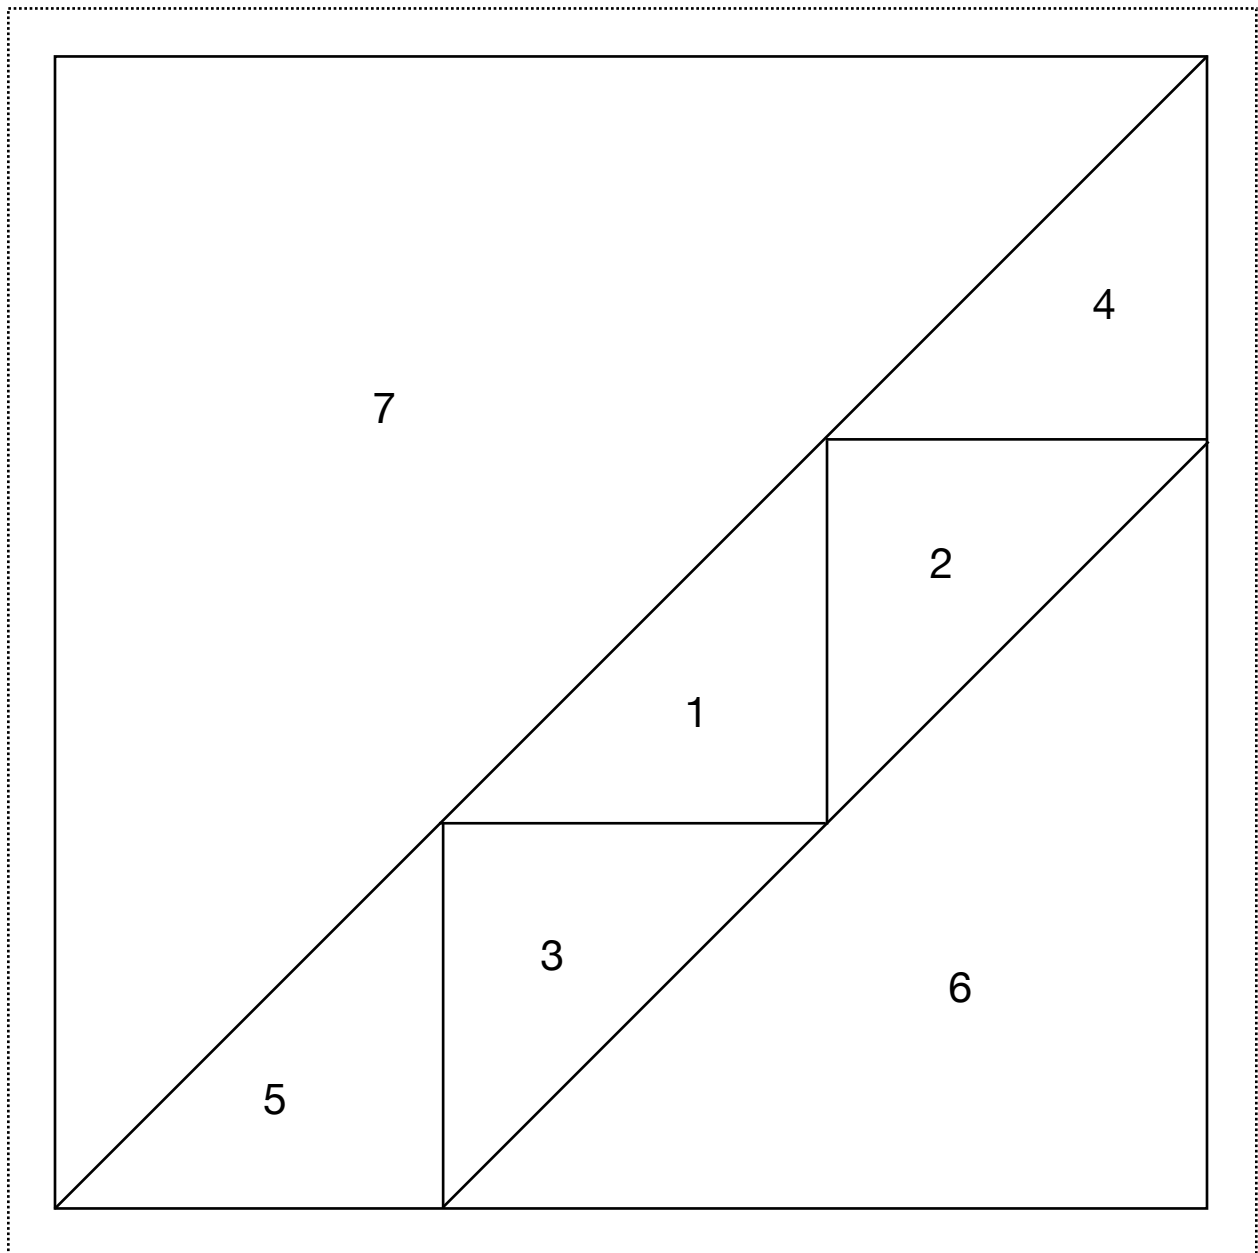

Year of Scrappy Triangles - Block 49

Note: Inner square measures 6"

Cut:

- 1-5. 4" squares cut on diagonal
- 6. 6" square cut on diagonal
- 7. 8" square cut on diagonal