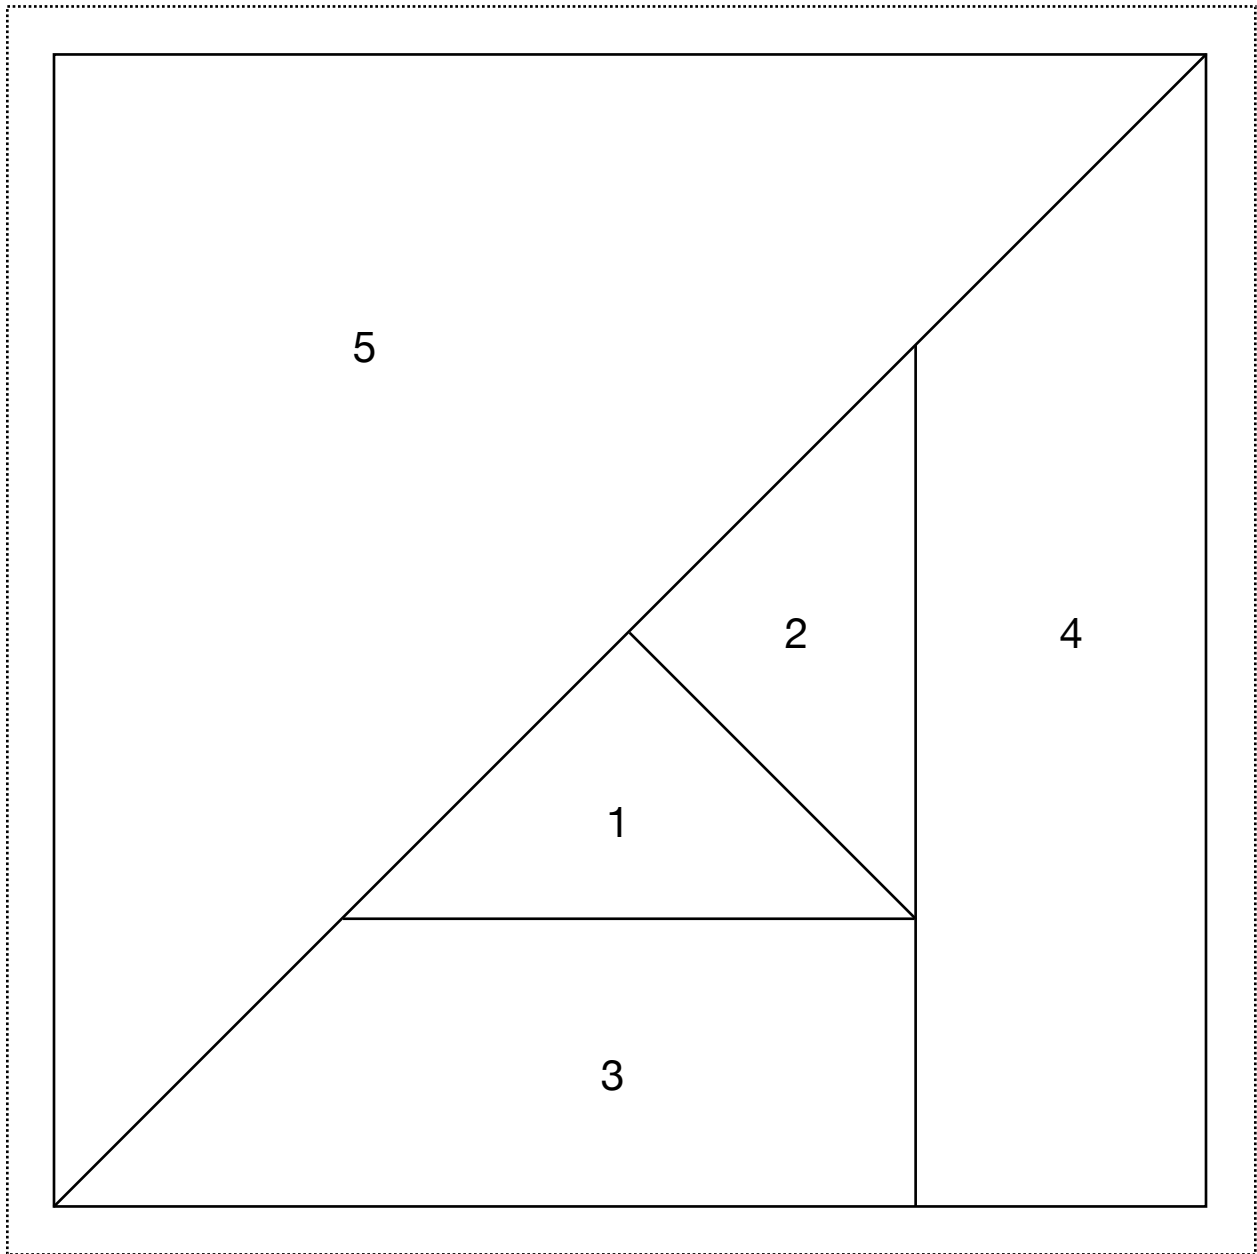

Year of Scrappy Triangles - Block 51

Note: Inner square measures 6"

Cut:

- 1 & 2. 3 1/2" square cut on diagonal
- 3. 2 1/2" x 5 1/2"
- 4. 2 1/2" x 7 1/2"
- 5. 8" square cut on diagonal