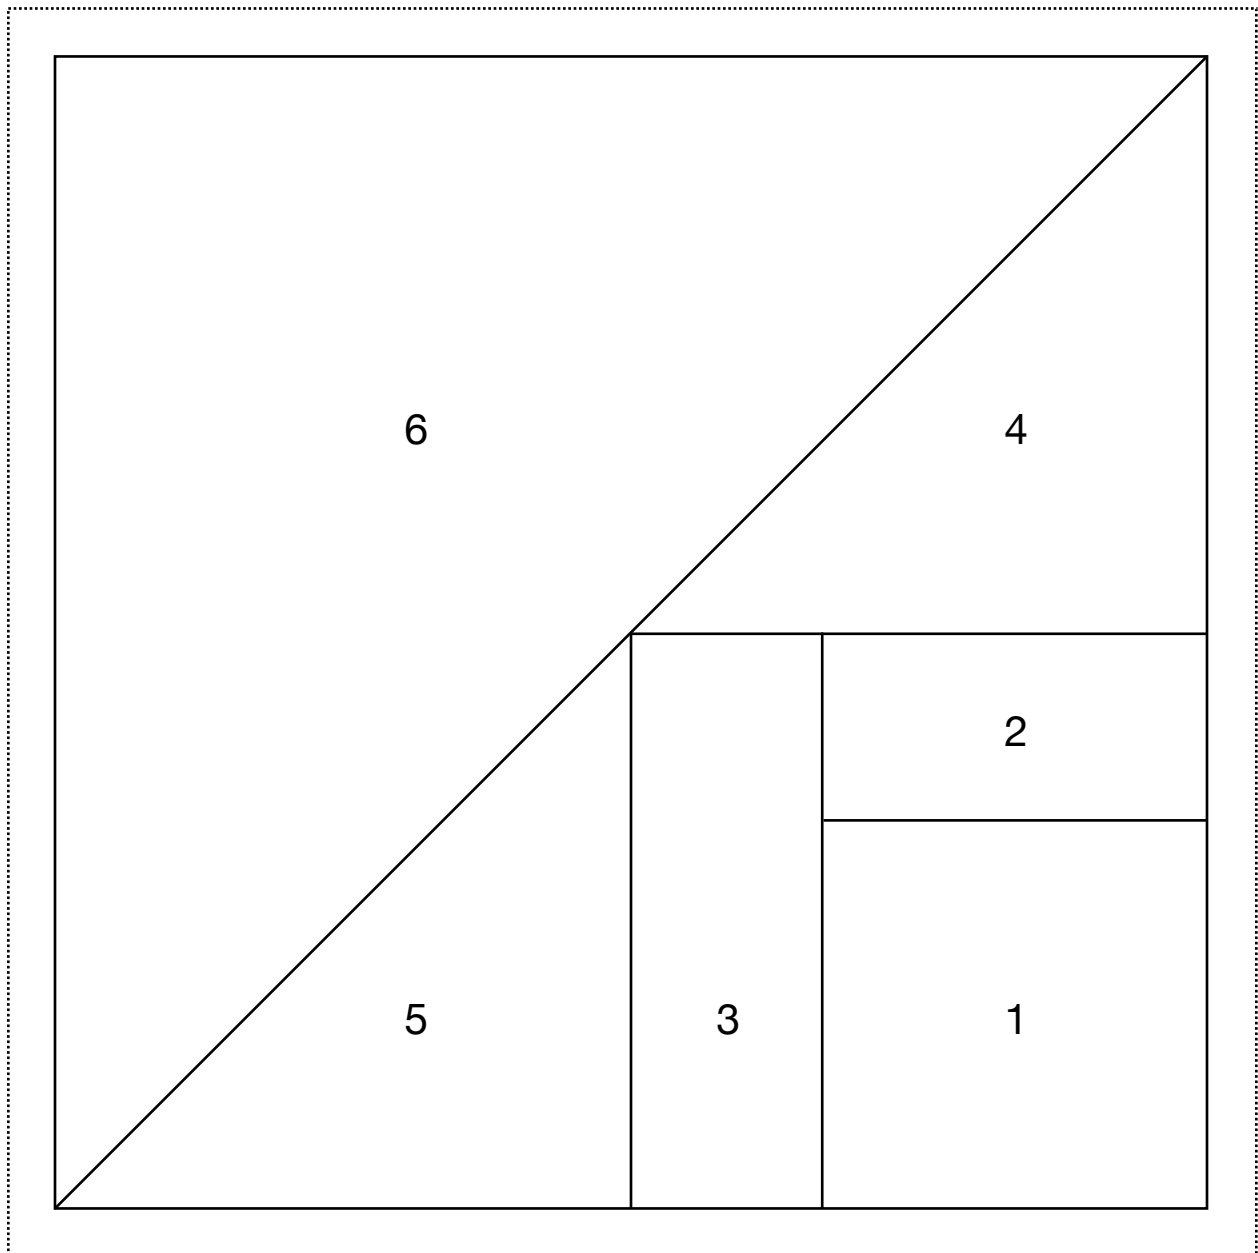

# Year of Scrappy Triangles - Block 52

Note: Inner square measures 6"

## Cut:

1. 3" square
2. 1 3/4" x 3"
3. 1 3/4" x 4 1/2"
- 4 & 5. 5" square cut on diagonal
6. 8" square cut on diagonal