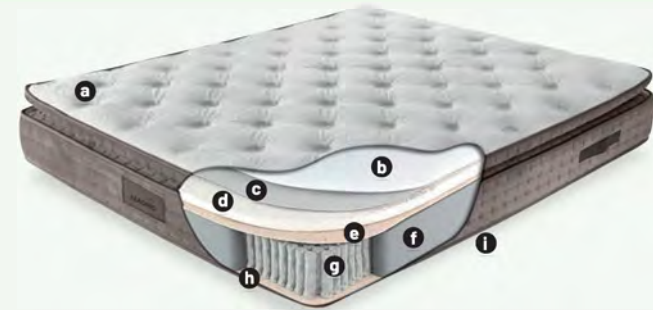

MADRID

MAPPLET

MADRID

SET WITH STORAGE BOX

AVAILABLE SIZE

- (cm)
- 90X200
 - 100X200
 - 120X200
 - 140X200
 - 160X200
 - 180X200

HEAD BOARD

- (cm)
- H : 130
 - D : 22 (7)
 - W : +16

CONCEPT MAGNUM TAUPE

AVAILABLE SIZE:

90X200 • 100X200 • 120X200 • 140X200 • 160X200 • 180X200 • 200X200

- a** Quality Cotton Fabric
- b** Siliconized Fiber
- c** Wadding
- d** HyperSoft Extra Comfort Foam
- e** 1250 gr/m² Wadding
- f** Fly Support Foam
- g** Pocket Spring
- h** Wadding
- i** Anti Slip Surface