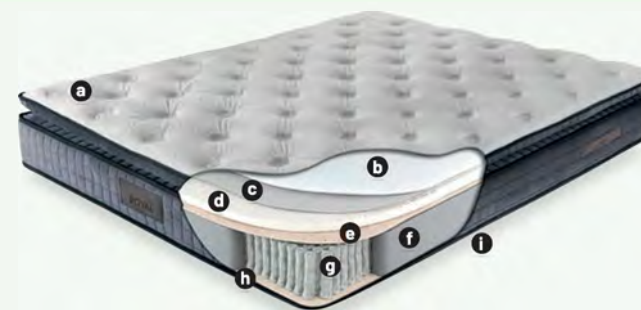

1x09

ROYAL

SET WITH STORAGE BOX

CONCEPT
FABRIC GRI

AVAILABLE SIZE:

90X200 • 100X200 • 120X200 • 140X200 • 160X200 • 180X200 • 200X200

- a** Quality Cotton Fabric
- b** Siliconized Fiber
- c** Wadding
- d** HyperSoft Extra Comfort Foam
- e** 1250 gr/m² Wadding
- f** Fly Support Foam
- g** Pocket Spring
- h** Wadding
- i** Anti Slip Surface

Woven

Pocket Spring

Quality Cotton Surface

5 Zone Support

Anti Bacterial

Comfort

Height

AVAILABLE SIZE