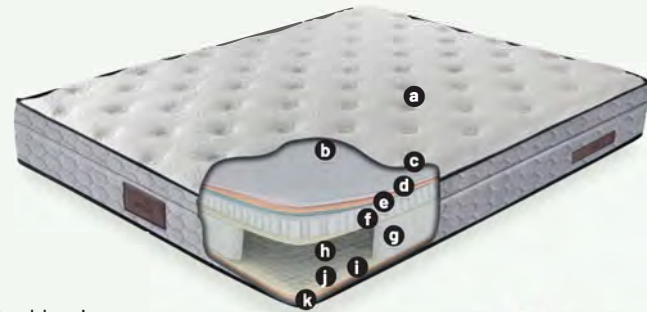

90X200 • 100X200 • 120X200 • 140X200 • 160X200 • 180X200 • 200X200

- a** Nanotechnology Knitted Fabric
- b** Siliconized Fiber
- c** Wadding
- d** HyperSoft Extra Comfort Foam
- e** 1250 gr/m² Wadding
- f** Fly Support Foam
- g** Pocket Spring
- h** Wadding
- i** Anti Slip Surface

EXTRA

EXTRA

MINA

SET WITH STORAGE BOX

AVAILABLE SIZE

- (cm)
- 90X200
 - 100X200
 - 120X200
 - 140X200
 - 160X200
 - 180X200

HEAD BOARD

- (cm)
- H : 130
 - D : 22
 - W : +12

CONCEPT ASGARD 20 SILVER

AVAILABLE SIZE:

- 90X200 • 100X200 • 120X200 • 140X200 • 160X200 • 180X200 • 200X200

- a** Nanotechnology Knitted Fabric
- b** Siliconized Fiber
- c** Hypersoft Extra Comfort Foam
- d** Wadding
- e** Micro Pocket 3D Balance
- f** 1250 gr/m² Wadding
- g** Fly Support Foam
- h** Bonel Spring
- i** 1250 gr/m² Wadding
- j** Siliconized Fiber
- k** Anti Slip Surface