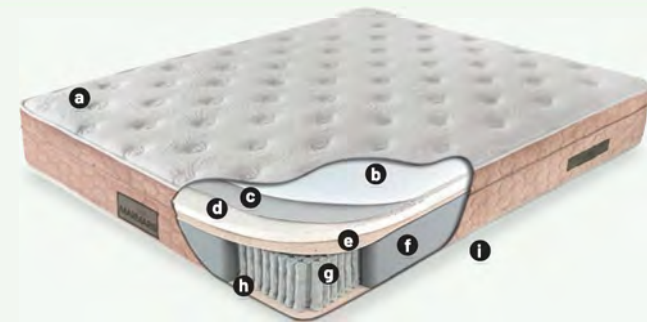

120

MARMARIS

BEDBOTTOM WITH SUPPORT

CONSEPT
21004 ROSE INK

AVAILABLE SIZE:

90X200 • 100X200 • 120X200 • 140X200 • 160X200 • 180X200 • 200X200

- a** Nanotechnology Knitted Fabric
- b** Siliconized Fiber
- c** Wadding
- d** HyperSoft Extra Comfort Foam
- e** 1250 gr/m² Wadding
- f** Fly Support Foam
- g** Pocket Spring
- h** Wadding
- i** Anti Slip Surface

AVAILABLE SIZE

- (cm)
- 90X200
 - 100X200
 - 120X200
 - 140X200
 - 160X200
 - 180X200

HEAD BOARD

- (cm)
- H : 127
 - D : 6
 - W : +4

Woven

Pocket Spring

Nanotechnology Knitted Fabric

5 Zone Support