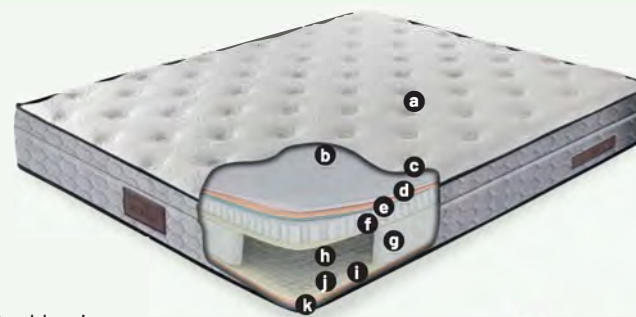

AVAILABLE SIZE:

90X200 • 100X200 • 120X200 • 140X200 • 160X200 • 180X200 • 200X200

- a** Nanotechnology Knitted Fabric
- b** Siliconized Fiber
- c** Hypersoft Extra Comfort Foam
- d** Wadding
- e** Micro Pocket 3D Balance
- f** 1250 gr/m² Wadding
- g** Fly Support Foam
- h** Bonel Spring
- i** 1250 gr/m² Wadding
- j** Siliconized Fiber
- k** Anti Slip Surface

DORA

DORA

SCARLET

SET WITH STORAGE BOX

AVAILABLE SIZE

- (cm)
- 90X200
 - 100X200
 - 120X200
 - 140X200
 - 160X200
 - 180X200

HEAD BOARD

- (cm)
- H : 127
 - D : 6
 - W : +4

CONCEPT ASGARD 20 SILVER

AVAILABLE SIZE:

90X200 • 100X200 • 120X200 • 140X200 • 160X200 • 180X200 • 200X200

- a** Nanotechnology Knitted Fabric
- b** Siliconized Fiber
- c** Hypersoft Extra Comfort Foam
- d** Wadding
- e** Micro Pocket 3D Balance
- f** 1250 gr/m² Wadding
- g** Fly Support Foam
- h** Bonel Spring
- i** 1250 gr/m² Wadding
- j** Siliconized Fiber
- k** Anti Slip Surface