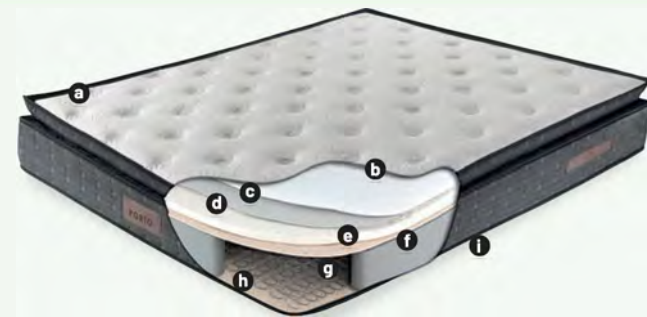

LIVE

LIVE

PORTO

SET WITH STORAGE BOX

AVAILABLE SIZE

- (cm)
- 90X200
 - 100X200
 - 120X200
 - 140X200
 - 160X200
 - 180X200

HEAD BOARD

- (cm)
- H : 127
 - D : 6
 - W : +4

CONCEPT KETEN ANTRACITE

AVAILABLE SIZE:

90X200 • 100X200 • 120X200 • 140X200 • 160X200 • 180X200 • 200X200

- a** Quality Cotton Fabric
- b** Siliconized Fiber
- c** Wadding
- d** HyperSoft Extra Comfort Foam
- e** 1250 gr/m² Wadding
- f** Fly Support Foam
- g** Bonel Spring
- h** Wadding
- i** Anti Slip Surface