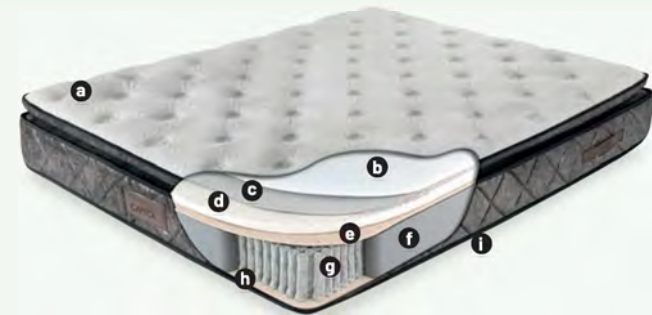

CAPITOL

DCM

DCM

CAPITOL

SET WITH STORAGE BOX

AVAILABLE SIZE

- (cm)
- 90X200
 - 100X200
 - 120X200
 - 140X200
 - 160X200
 - 180X200

HEAD BOARD

- (cm)
- H : 140
 - D : 24
 - W : +5

CONCEPT LUNES ANTRACITE

AVAILABLE SIZE (cm):

- 90X200 • 100X200 • 120X200 • 140X200 • 160X200 • 180X200 • 200X200

- a** Quality Cotton Fabric
- b** Siliconized Fiber
- c** Wadding
- d** HyperSoft Extra Comfort Foam
- e** 1250 gr/m² Wadding
- f** Fly Support Foam
- g** Pocket Spring
- h** Wadding
- i** Anti Slip Surface

Woven

Pocket Spring

Quality Cotton Surface

5 Zone Support

Anti Bacterial

Comfort

Height

SNAKE

90X200 • 100X200 • 120X200 • 140X200 • 160X200 • 180X200 • 200X200

- a** Nanotechnology Knitted Fabric
- b** Siliconized Fiber
- c** Wadding
- d** HyperSoft Extra Comfort Foam
- e** 1250 gr/m² Wadding
- f** Fly Support Foam
- g** Pocket Spring
- h** Wadding
- i** Anti Slip Surface