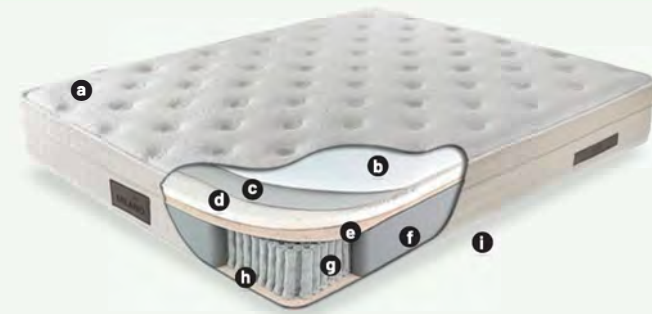

INTRA

INTRA

MILANO

SET WITH STORAGE BOX

CONCEPT
21001 EKRU

AVAILABLE SIZE

- (cm)
- 90X200
 - 100X200
 - 120X200
 - 140X200
 - 160X200
 - 180X200

HEAD BOARD

- (cm)
- H : 125
 - D : 8
 - W : +3

AVAILABLE SIZE:

90X200 • 100X200 • 120X200 • 140X200 • 160X200 • 180X200 • 200X200

- a** Nanotechnology Knitted Fabric
- b** Siliconized Fiber
- c** Wadding
- d** HyperSoft Extra Comfort Foam
- e** 1250 gr/m² Wadding
- f** Fly Support Foam
- g** Pocket Spring
- h** Wadding
- i** Anti Slip Surface