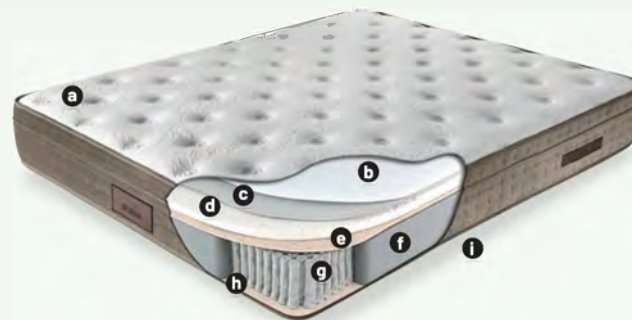

INCA

INCA

www.inca.it

SELENA

SET WITH STORAGE BOX

AVAILABLE SIZE

- (cm)
- 90X200
 - 100X200
 - 120X200
 - 140X200
 - 160X200
 - 180X200

HEAD BOARD

- (cm)
- H : 130
 - D : 8
 - W : +4

CONCEPT LETTO COMO TAUPE

AVAILABLE SIZE:

90X200 • 100X200 • 120X200 • 140X200 • 160X200 • 180X200 • 200X200

- a** Nanotechnology Knitted Fabric
- b** Siliconized Fiber
- c** Wadding
- d** HyperSoft Extra Comfort Foam
- e** 1250 gr/m² Wadding
- f** Fly Support Foam
- g** Pocket Spring
- h** Wadding
- i** Anti Slip Surface

Woven

Pocket Spring

Nanotechnology Knitted Fabric

5 Zone Support

Anti Bacterial

Comfort

Height

EXTRA
SOFIA