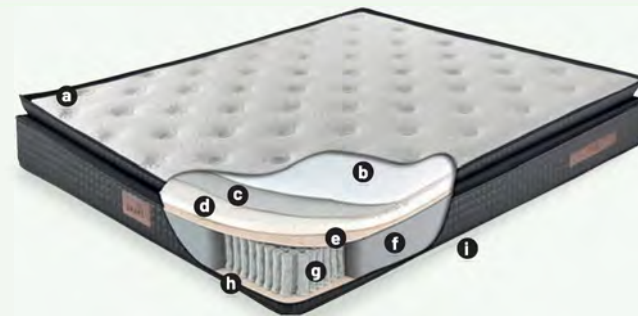

SNAKE

SET WITH STORAGE BOX

AVAILABLE SIZE

- (cm)
- 90X200
 - 100X200
 - 120X200
 - 140X200
 - 160X200
 - 180X200

HEAD BOARD

- (cm)
- H : 135
 - D : 10
 - W : +4

CONSEPT SNAKE 0001 BLACK

AVAILABLE SIZE:

90X200 • 100X200 • 120X200 • 140X200 • 160X200 • 180X200 • 200X200

- a** Nanotechnology Knitted Fabric
- b** Siliconized Fiber
- c** Wadding
- d** HyperSoft Extra Comfort Foam
- e** 1250 gr/m² Wadding
- f** Fly Support Foam
- g** Pocket Spring
- h** Wadding
- i** Anti Slip Surface