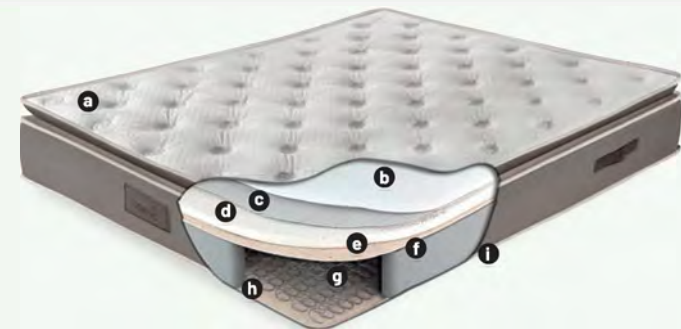

LUXE

LUXE

TORINO

SET WITH STORAGE BOX

AVAILABLE SIZE

- (cm)
- 90X200
 - 100X200
 - 120X200
 - 140X200
 - 160X200
 - 180X200

HEAD BOARD

- (cm)
- H : 127
 - D : 6
 - W : +4

CONCEPT PUNTO 134 TAUPE

AVAILABLE SIZE:

90X200 • 100X200 • 120X200 • 140X200 • 160X200 • 180X200 • 200X200

- a** Quality Cotton Fabric
- b** Siliconized Fiber
- c** Wadding
- d** HyperSoft Extra Comfort Foam
- e** 1250 gr/m² Wadding
- f** Fly Support Foam
- g** Bonel Spring
- h** Wadding
- i** Anti Slip Surface