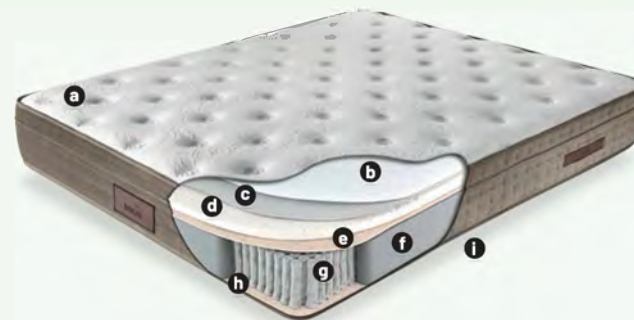

EXD

EXD

BERLIN

SET WITH STORAGE BOX

AVAILABLE SIZE

- (cm)
- 90X200
 - 100X200
 - 120X200
 - 140X200
 - 160X200
 - 180X200

HEAD BOARD

- (cm)
- H : 127
 - D : 6
 - W : +4

CONCEPT 21003 TAUPE

AVAILABLE SIZE:

90X200 • 100X200 • 120X200 • 140X200 • 160X200 • 180X200 • 200X200

- a** Nanotechnology Knitted Fabric
- b** Siliconized Fiber
- c** Wadding
- d** HyperSoft Extra Comfort Foam
- e** 1250 gr/m² Wadding
- f** Fly Support Foam
- g** Pocket Spring
- h** Wadding
- i** Anti Slip Surface