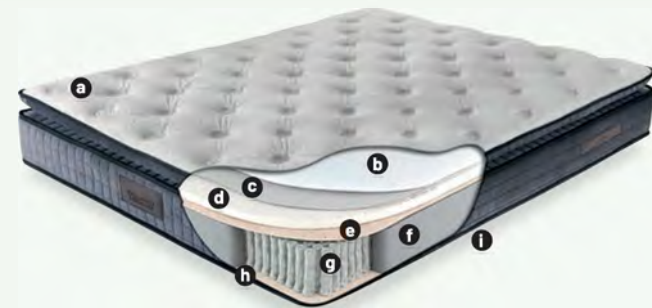

D&G

D&G

MILANO PREMIUM

SET WITH STORAGE BOX

AVAILABLE SIZE

- (cm)
- 90X200
 - 100X200
 - 120X200
 - 140X200
 - 160X200
 - 180X200

HEAD BOARD

- (cm)
- H : 125
 - D : 8
 - W : +3

CONCEPT FABRIC GRI

AVAILABLE SIZE:

90X200 • 100X200 • 120X200 • 140X200 • 160X200 • 180X200 • 200X200

- a** Quality Cotton Fabric
- b** Siliconized Fiber
- c** Wadding
- d** HyperSoft Extra Comfort Foam
- e** 1250 gr/m² Wadding
- f** Fly Support Foam
- g** Pocket Spring
- h** Wadding
- i** Anti Slip Surface