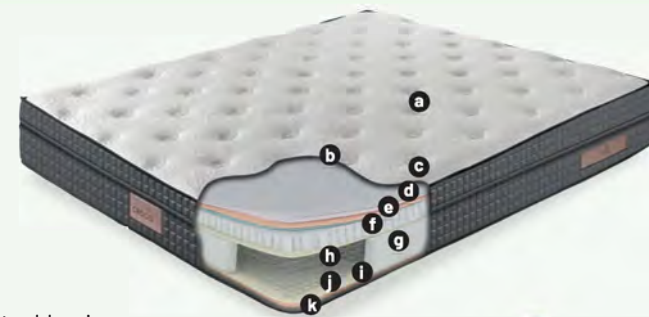

LINO

CROCO

SET WITH STORAGE BOX

AVAILABLE SIZE

- (cm)
- 90X200
 - 100X200
 - 120X200
 - 140X200
 - 160X200
 - 180X200

HEAD BOARD

- (cm)
- H : 127
 - D : 6
 - W : +4

CONSEPT SNAKE BRONS

AVAILABLE SIZE:

90X200 • 100X200 • 120X200 • 140X200 • 160X200 • 180X200 • 200X200

- a** Nanotechnology Knitted Fabric
- b** Siliconized Fiber
- c** Hypersoft Extra Comfort Foam
- d** Wadding
- e** Micro Pocket 3D Balance
- f** 1250 gr/m² Wadding
- g** Fly Support Foam
- h** Bonel Spring
- i** 1250 gr/m² Wadding
- j** Siliconized Fiber
- k** Anti Slip Surface