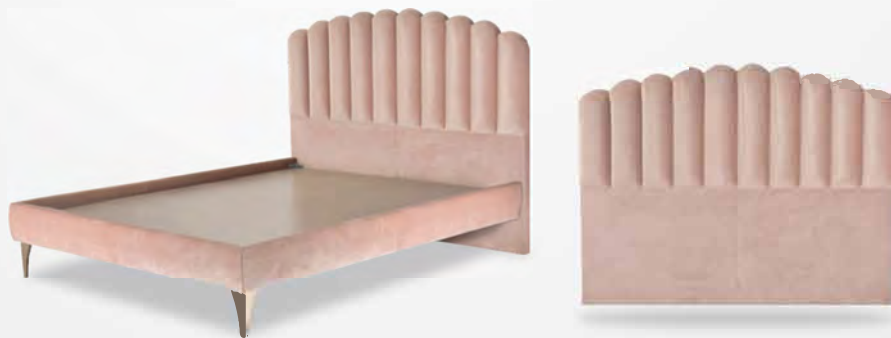

120

MARMARIS

BEDBOTTOM WITH SUPPORT

CONSEPT
21004 ROSE INK

AVAILABLE SIZE:

90X200 • 100X200 • 120X200 • 140X200 • 160X200 • 180X200 • 200X200

- a** Nanotechnology Knitted Fabric
- b** Siliconized Fiber
- c** Wadding
- d** HyperSoft Extra Comfort Foam
- e** 1250 gr/m² Wadding
- f** Fly Support Foam
- g** Pocket Spring
- h** Wadding
- i** Anti Slip Surface

AVAILABLE SIZE

- (cm)
- 90X200
 - 100X200
 - 120X200
 - 140X200
 - 160X200
 - 180X200

HEAD BOARD

- (cm)
- H : 127
 - D : 6
 - W : +4

Woven

Pocket Spring

Nanotechnology Knitted Fabric

5 Zone Support