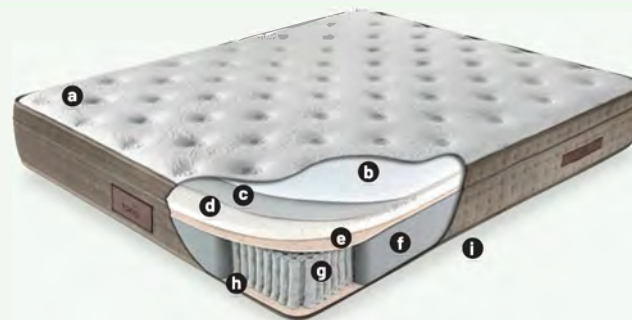

SET WITH STORAGE BOX

AVAILABLE SIZE

- (cm)
- 90X200
 - 100X200
 - 120X200
 - 140X200
 - 160X200
 - 180X200

HEAD BOARD

- (cm)
- H : 125
 - D : 8
 - W : +4

CONCEPT 22104 LETTO TAUPE

AVAILABLE SIZE:

- 90X200 • 100X200 • 120X200 • 140X200 • 160X200 • 180X200 • 200X200

- a** Nanotechnology Knitted Fabric
- b** Siliconized Fiber
- c** Wadding
- d** HyperSoft Extra Comfort Foam
- e** 1250 gr/m² Wadding
- f** Fly Support Foam
- g** Pocket Spring
- h** Wadding
- i** Anti Slip Surface