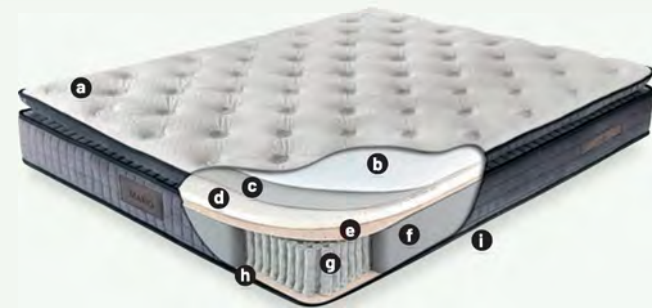

MARIO

MARIO

MARIO

SET WITH STORAGE BOX

AVAILABLE SIZE

- (cm)
- 90X200
 - 100X200
 - 120X200
 - 140X200
 - 160X200
 - 180X200

HEAD BOARD

- (cm)
- H : 130
 - D : 8
 - W : +4

CONCEPT FABRIC GRI

AVAILABLE SIZE:

90X200 • 100X200 • 120X200 • 140X200 • 160X200 • 180X200 • 200X200

- a** Quality Cotton Fabric
- b** Siliconized Fiber
- c** Wadding
- d** HyperSoft Extra Comfort Foam
- e** 1250 gr/m² Wadding
- f** Fly Support Foam
- g** Pocket Spring
- h** Wadding
- i** Anti Slip Surface