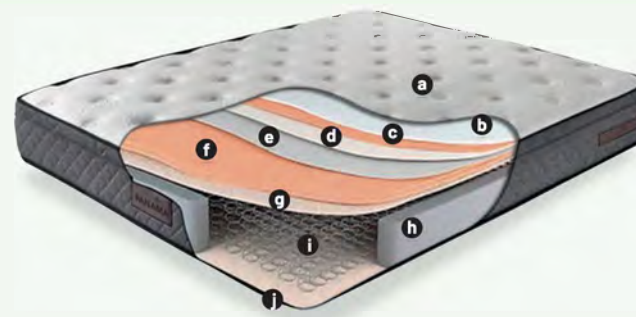

PANAMA

SET WITH STORAGE BOX

AVAILABLE SIZE

- (cm)
- 90X200
 - 100X200
 - 120X200
 - 140X200
 - 160X200
 - 180X200

HEAD BOARD

- (cm)
- H : 127
 - D : 6
 - W : +4

CONCEPT SOHO ANTRACITE

AVAILABLE SIZE:

- 90X200 • 100X200 • 120X200 • 140X200 • 160X200 • 180X200 • 200X200

- a** Nanotechnology Knitted Fabric
- b** Siliconized Fiber
- c** Wadding
- d** HyperSoft Comfort Foam
- e** Wadding
- f** High Density Feather Foam
- g** 1500 gr / m² Felt
- h** Fly Support Foam
- i** Felt
- j** Bonel Spring