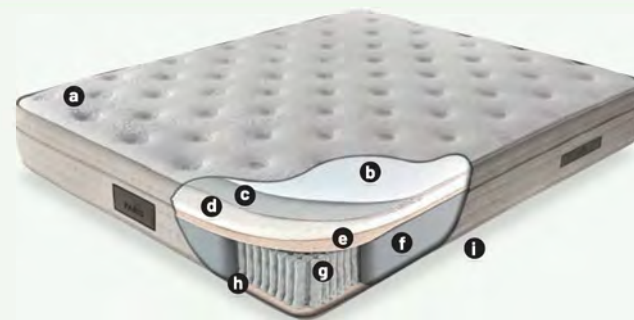

SET WITH STORAGE BOX

CONCEPT
21002 LIGHT GREY

AVAILABLE SIZE:

90X200 • 100X200 • 120X200 • 140X200 • 160X200 • 180X200 • 200X200

- a** Nanotechnology Knitted Fabric
- b** Siliconized Fiber
- c** Wadding
- d** HyperSoft Extra Comfort Foam
- e** 1250 gr/m² Wadding
- f** Fly Support Foam
- g** Pocket Spring
- h** Wadding
- i** Anti Slip Surface

Woven

Pocket Spring

Nanotechnology Knitted Fabric

5 Zone Support

Anti Bacterial

Comfort

Height

AVAILABLE SIZE