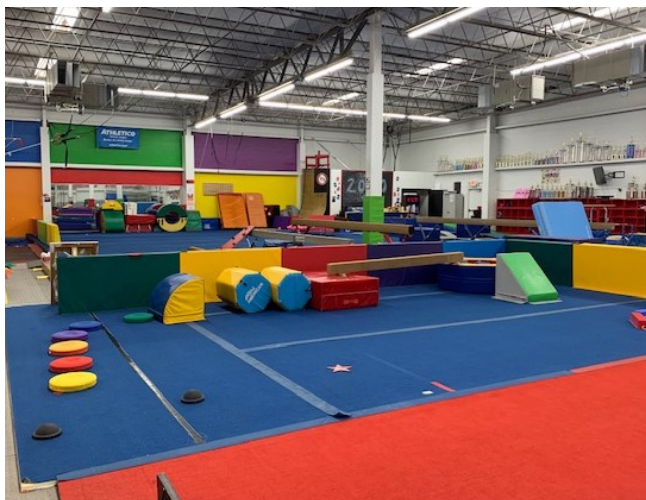

## OUR FACILITY

Camp is held at our clean, bright, and air-conditioned gym! 22,000 square feet of gymnastics equipment and activities = PURE FUN!