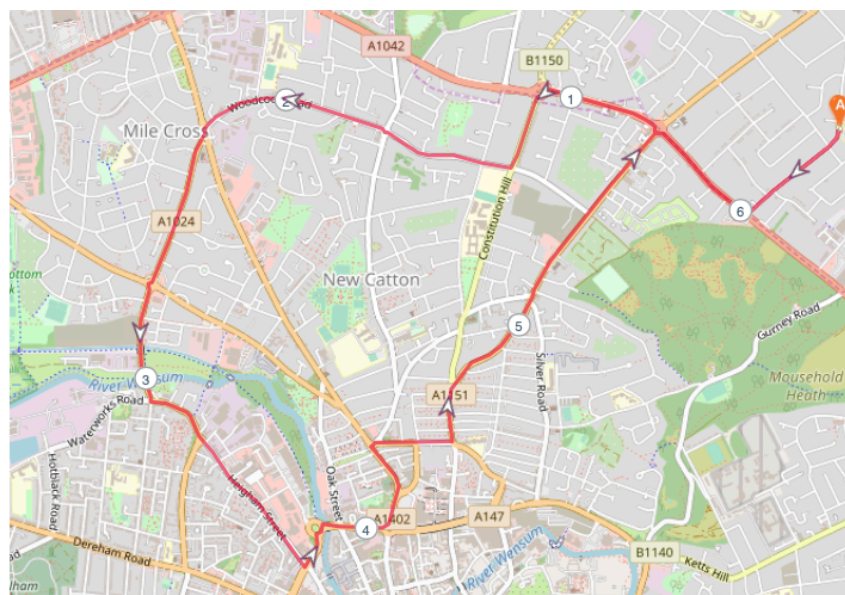

Turn right onto **Mousehold Lane A1042**

Stay on Ring Road A 1042 until

Turn left into **Constitution Hill B1150** (Second Roundabout)

Turn right into **Woodcock Road**

Turn left into **Angel Road** at roundabout

Turn left into **Waterloo Road**

turn Left onto **Magdalen Road B1150**

Turn right into **Denmark Road**

Turn Left into **Sprowston Road A1151**

At Roundabout turn right onto Ring Road **Mousehold Lane A1042**

Left into **Corbet Avenue** and back to the school

Medium Route (6.385 miles)