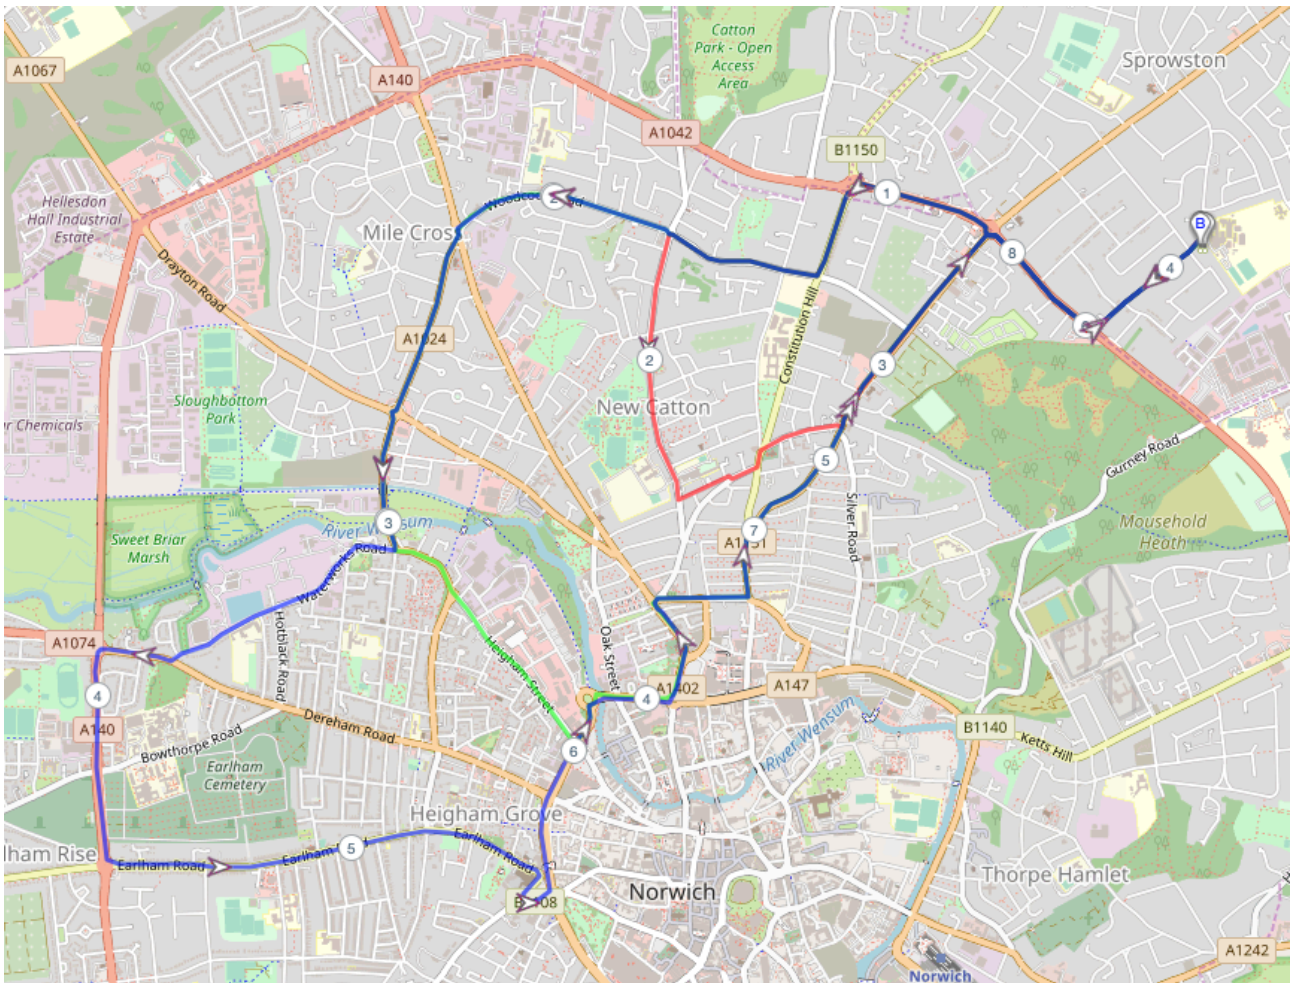

# NRR Route 14

## Short Route (4.118 miles)

Left into **Cannerby Lane**

Turn right onto **Mousehold Lane A1042**

Stay on Ring Road A 1042 until

Turn left into **Constitution Hill B1150** ( Second Roundabout)

Turn right into **Woodcock Road**

**Mile Cross road A1042**

Stay on **Mile Cross Road A1042** until traffic lights at **WaterWorks/**

**Road A1042 traffic lights**

Turn left and stay on road until it becomes **Heigham Street** ( past  
Robinsons VW etc)

### As per Medium Route

Stay on Mile Cross Road A1042 until traffic lights at **WaterWorks**