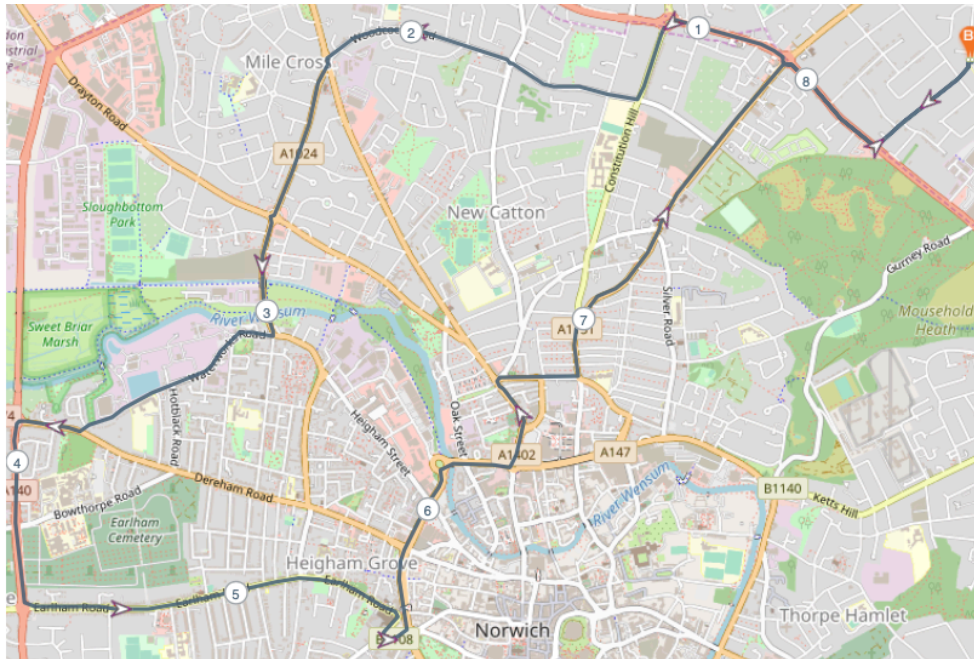

**Mile Cross road A1042**

Stay on **Mile Cross Road A1042** until traffic lights at **WaterWorks/**

**Road A1042 traffic lights**

Turn left and stay on road until it becomes **Heigham Street** ( past  
Robinsons VW etc)

Turn sharp right onto **Magpie Street**

Turn left on to **Magdalen Road A1151** (Artichoke Pub)

Bear right at traffic light onto **Sprowston Road A1151**

At roundabout turn right onto **Mousehold Lane A1042**

Turn left in **Corbet Avenue** and back to school

### As per Medium Route

Stay on Mile Cross Road A1042 until traffic lights at **WaterWorks**