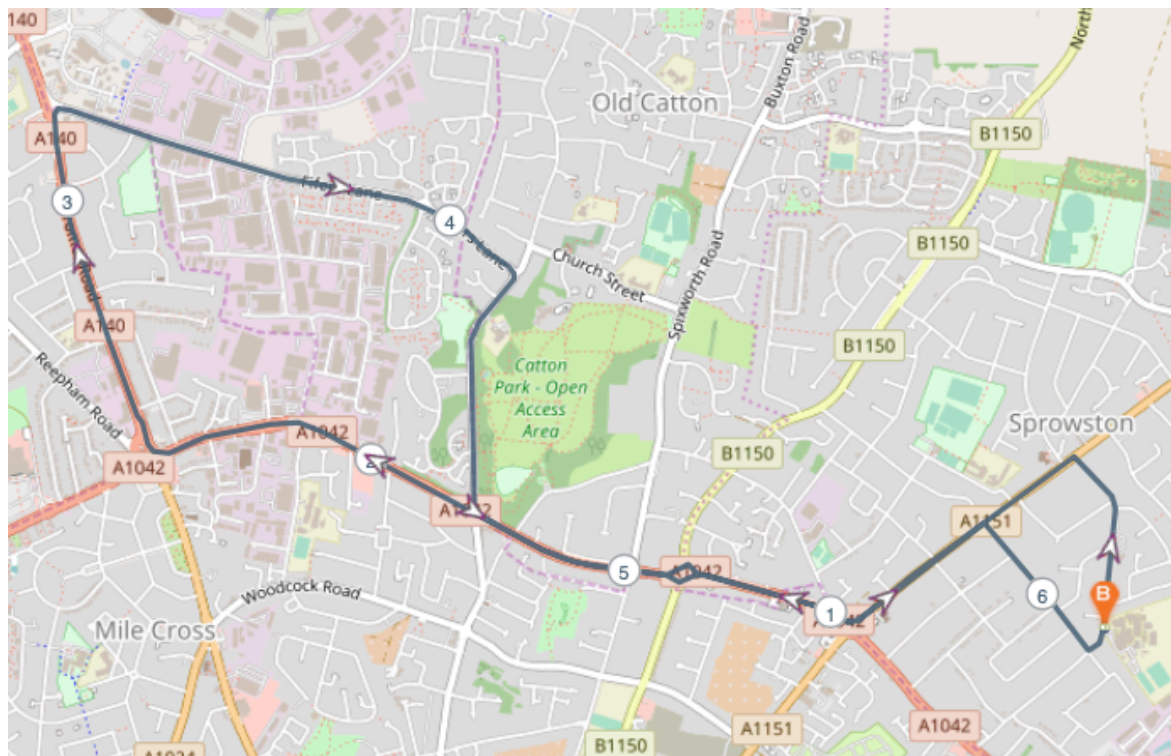

## Short Route (4.378 Miles)

Turn right onto **Cannerby Lane**

Turn left onto **Wroxham Road, A1151**

At roundabout, Turn right onto **Chartwell Road, A1042**

Turn right onto **Saint Faiths Road**

Turn right onto **Church Street**

Turn right onto **Spixworth Road**

Turn slight left onto **Chartwell Road, A1042**

At roundabout, take exit 3 onto Chartwell Road, A1042

Keep left onto Chartwell Road, A1042

Left into **Corbett Avenue**

### Medium Route (6.207 miles )

Turn right onto **Cannerby Lane**

Turn left onto **Wroxham Road, A1151**

At roundabout, Turn right onto **Chartwell Road, A1042**

Turn right onto **Cromer Road**

Turn right onto **Fifers Lane**

### Long Route (7.898 Miles)

As for medium but stay on ring road A1042 on return and then

Turn left into **Salhouse Road**

Turn Left into **Falcon Road East**

Turn left into **Wroxham Road**

turn left into **Cannerby lane** and back to school.