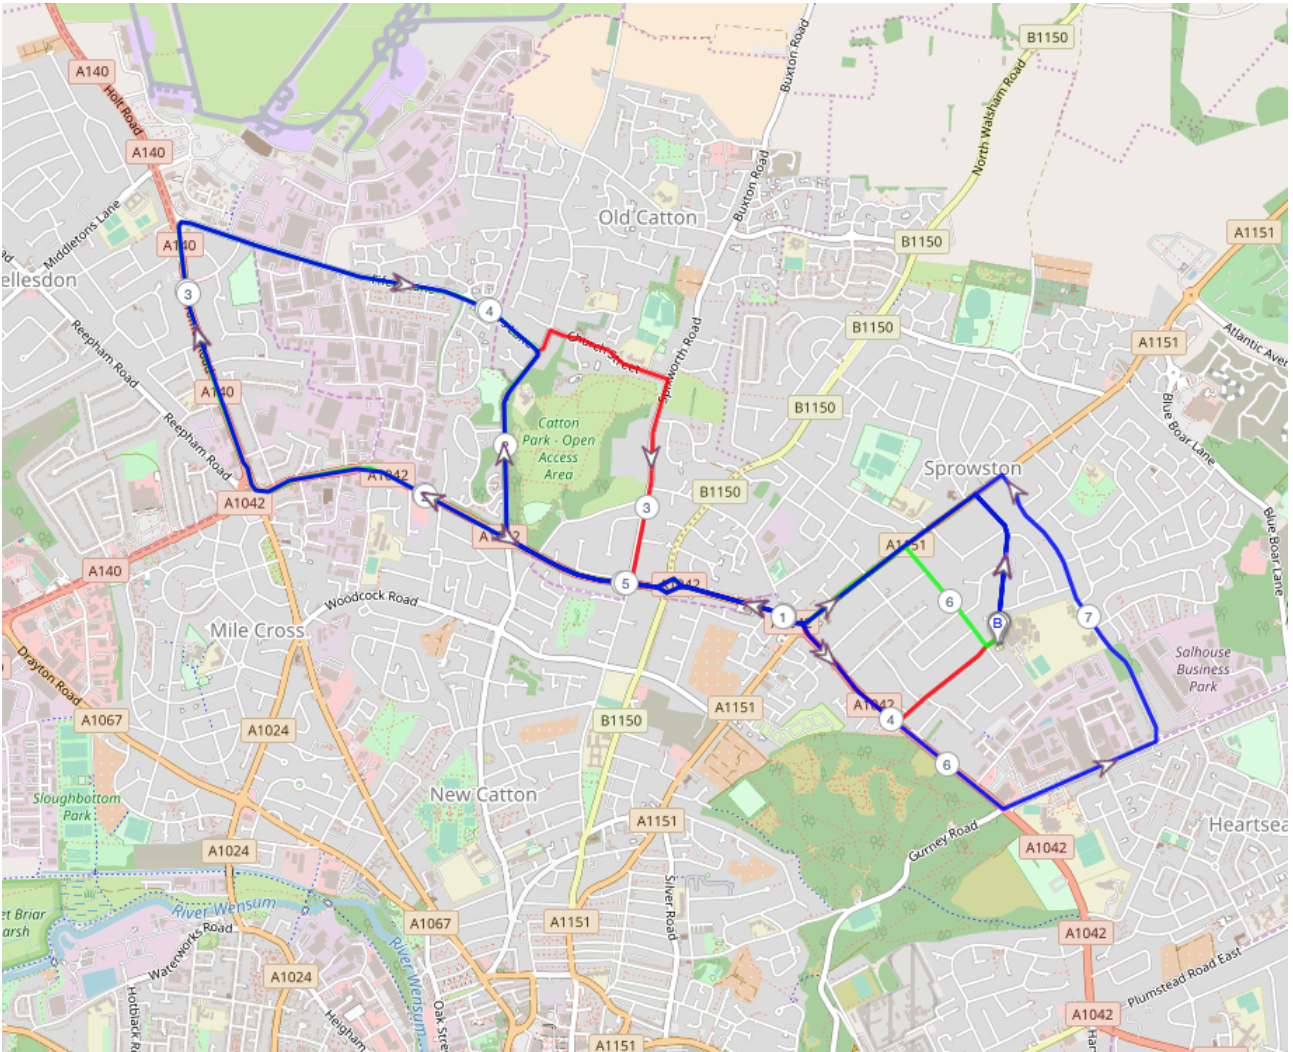

# NRR Route 15

## Short Route (4.378 Miles)

Turn right onto **Cannerby Lane**

Turn left onto **Wroxham Road, A1151**

At roundabout, Turn right onto **Chartwell Road, A1042**

Turn right onto **Saint Faiths Road**

Turn right onto **Church Street**

### Medium Route (6.207 miles )

Turn right onto **Cannerby Lane**

Turn left onto **Wroxham Road, A1151**

At roundabout, Turn right onto **Chartwell Road, A1042**

Turn right onto **Cromer Road**

Turn right onto **Fifers Lane**

### Long Route (7.898 Miles)

As for medium but stay on ring road A1042 on return and then

Turn left into **Salhouse Road**

Turn Left into **Falcon Road East**

Turn left into **Wroxham Road**

turn left into **Cannerby lane** and back to school.