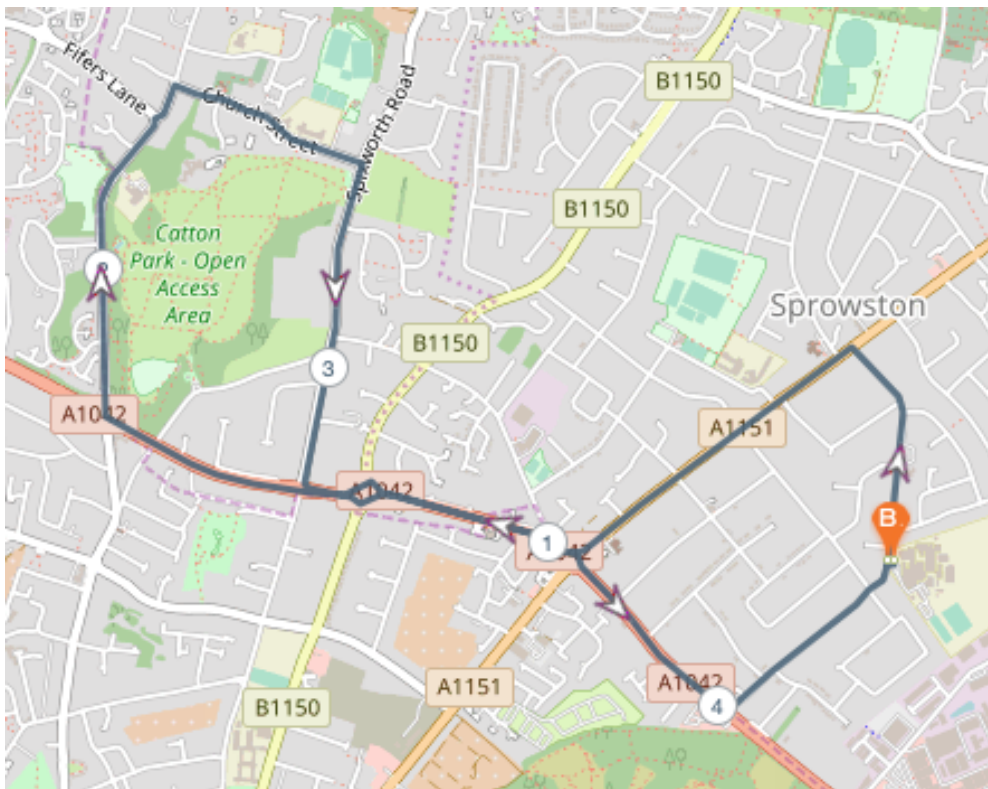

# NRR Route 15

## Short Route (4.378 Miles)

Turn right onto **Cannerby Lane**

Turn left onto **Wroxham Road, A1151**

At roundabout, Turn right onto **Chartwell Road, A1042**

Turn right onto **Saint Faiths Road**

Turn right onto **Church Street**

### Medium Route (6.207 miles )

Turn right onto **Cannerby Lane**

Turn left onto **Wroxham Road, A1151**

At roundabout, Turn right onto **Chartwell Road, A1042**

Turn right onto **Cromer Road**

Turn right onto **Fifers Lane**

### Long Route (7.898 Miles)

As for medium but stay on ring road A1042 on return and then

Turn left into **Salhouse Road**

Turn Left into **Falcon Road East**

Turn left into **Wroxham Road**

turn left into **Cannerby lane** and back to school.