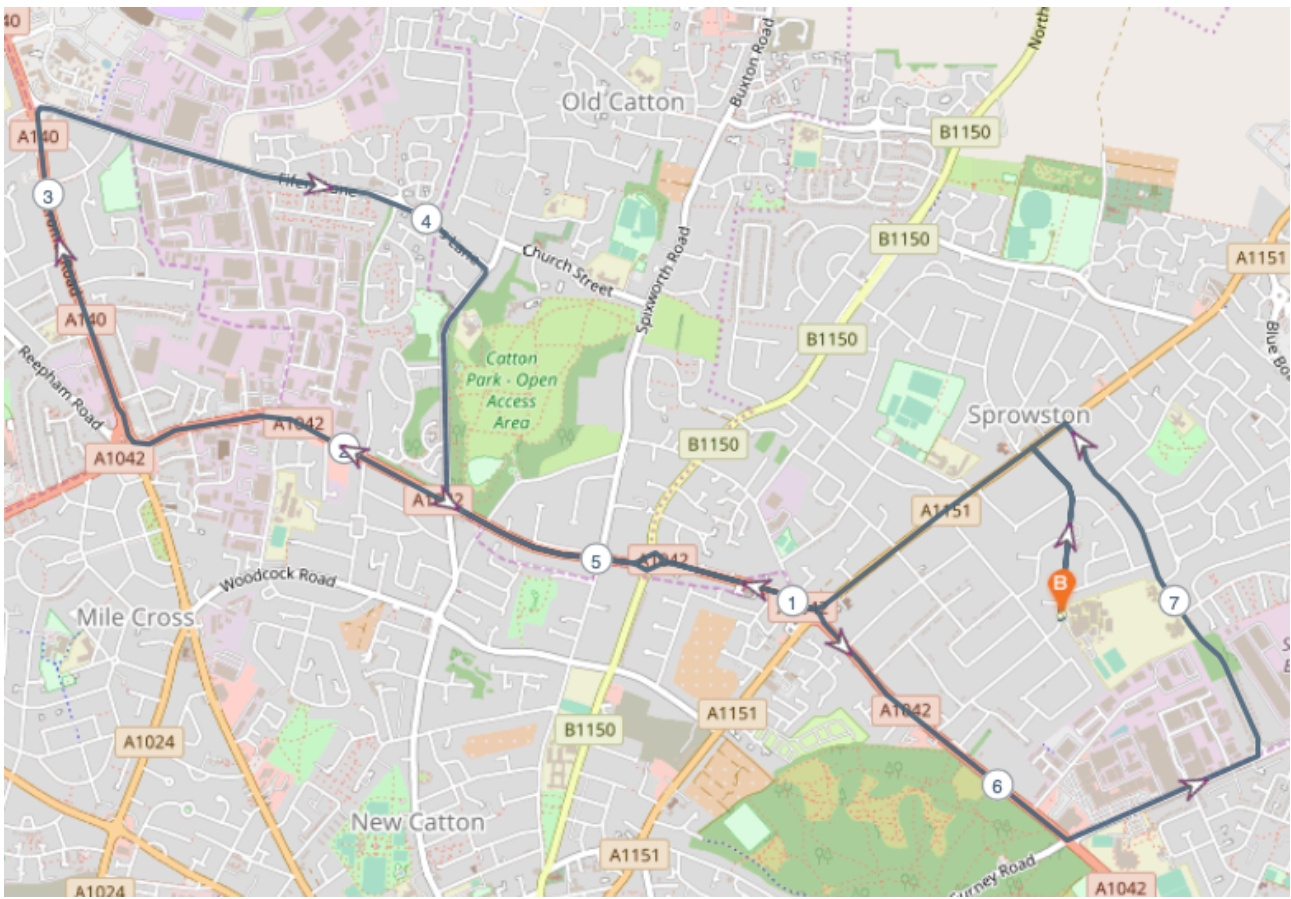

## Short Route (4.378 Miles)

Turn right onto **Cannerby Lane**

Turn left onto **Wroxham Road, A1151**

At roundabout, Turn right onto **Chartwell Road, A1042**

Turn right onto **Saint Faiths Road**

Turn right onto **Church Street**

### Medium Route (6.207 miles )

Turn right onto **Cannerby Lane**

Turn left onto **Wroxham Road, A1151**

At roundabout, Turn right onto **Chartwell Road, A1042**

Turn right onto **Cromer Road**

Turn right onto **Fifers Lane**

Turn on the bend onto St Faiths Road

Turn left onto **Chartwell Road, A1042**

At roundabout, take exit 1 onto **Wroxham Road, A1151**

Turn right onto **Russell Avenue**

Turn left onto **Cannerby Lane** and back into school.

### Long Route (7.898 Miles)

As for medium but stay on ring road A1042 on return and then

Turn left into **Salhouse Road**

Turn Left into **Falcon Road East**

Turn left into **Wroxham Road**

turn left into **Cannerby lane** and back to school.