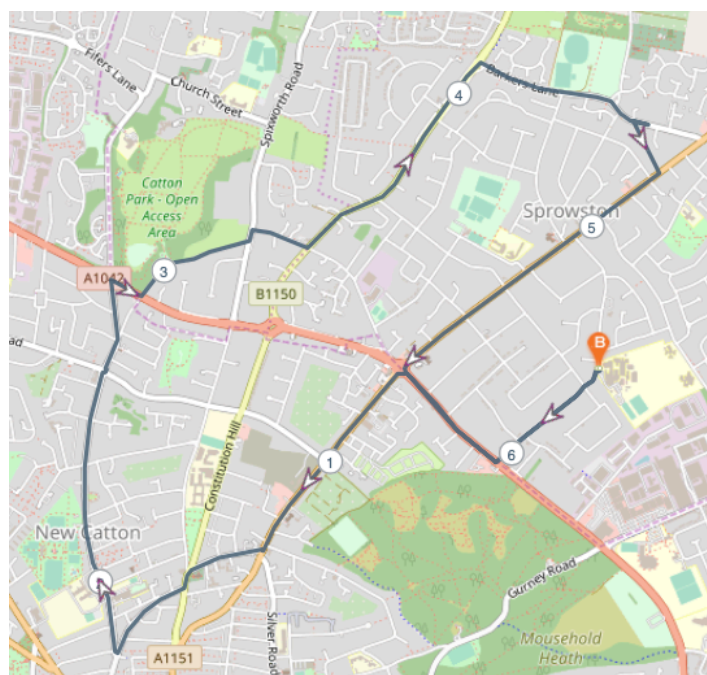

### Short Route (4.537 miles)

Turn left onto **Cannerby Lane**

Turn right onto **Mousehold Lane, A1042**

At Wroxham Road roundabout turn left onto **Sprowston Road**

Turn right onto **Denmark Road**

Turn right onto **Constitution Hill, B1150**

At roundabout straight over onto **North Walsham Road B1150** ( if busy there are new pedestrian lights to the right near Air Cadets)

Turn right onto **Barkers Lane** ( traffic lights with pedestrian barriers in road)

Turn slight right onto **Church Lane**

Turn right onto **Wroxham Road, A1151**

Turn left onto **Cannerby Lane**

Run back into school.

### Medium Route(6.321 miles)

As Per Short Route then at the end of **Denmark Road**

Turn **left** onto **Constitution Hill, B1150** and

Turn right onto **Waterloo Road** ( Staggered traffic light junction)