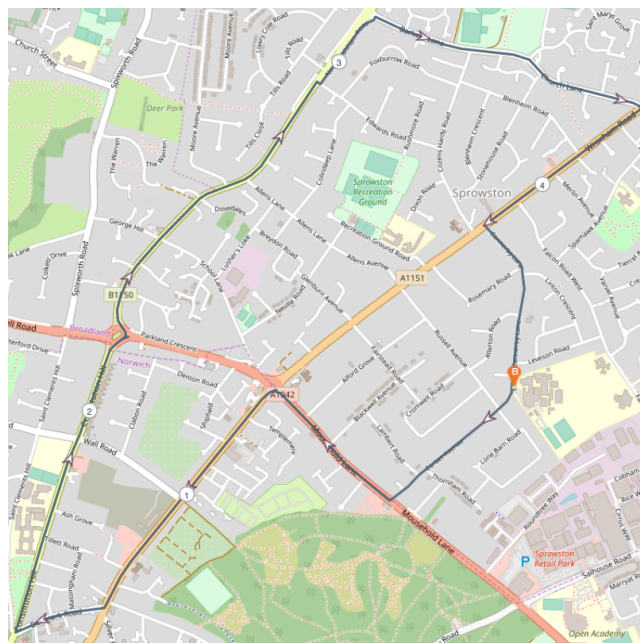

## NRR Route 18

### Short Route (4.537 miles)

Turn left onto **Cannerby Lane**

Turn right onto **Mousehold Lane, A1042**

At Wroxham Road roundabout turn left onto **Sprowston Road**

Turn right onto **Denmark Road**

Turn right onto **Constitution Hill, B1150**

Turn slight right onto **Church Lane**

Turn right onto **Wroxham Road, A1151**

Turn left onto **Cannerby Lane**

Run back into school.

Turn left onto **Barkers Lane**

Turn slight right onto **Church Lane**

Turn right onto **Wroxham Road, A1151**

Turn left onto **Cannerby Lane** and run back to school