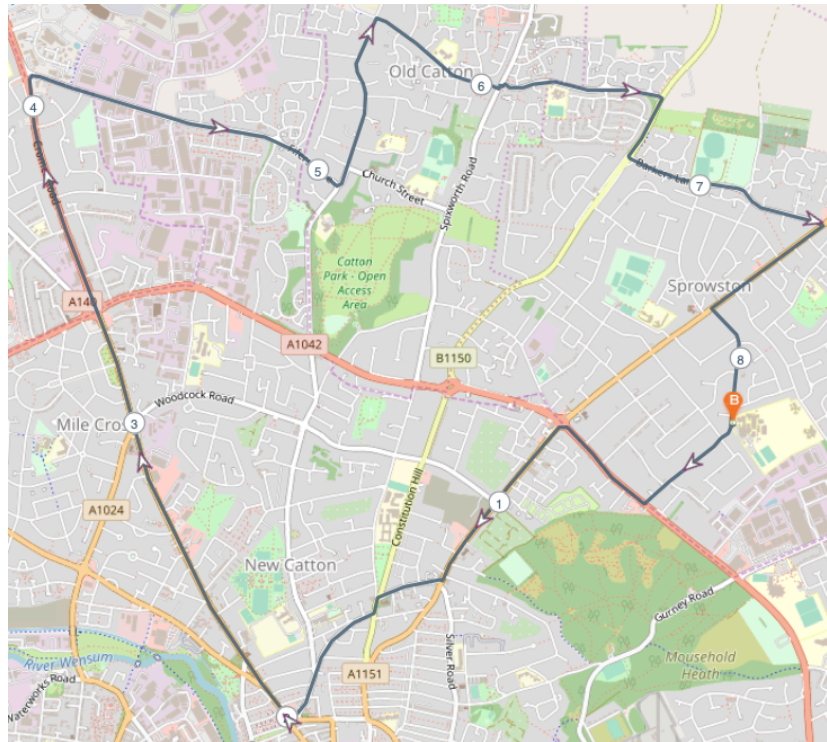

Turn sharp right onto **Angel Road**

Keep left onto **Catton Grove Road**

Turn sharp right **onto Chartwell Road, A1042** ( cross over at lights)

then Turn left onto **Oak Lane**

Turn sharp left onto **Spixworth Road**

immediate right onto **George Hill**

Turn left onto **North Walsham Road B1150.**

Turn right onto **Barkers Lane** ( traffic lights with pedestrian barriers  
in road)

Turn slight right onto **Church Lane**

Turn right onto **Wroxham Road, A1151**

Run down to Wroxham road roundabout turn left onto **Household  
lane A1042**

Turn left onto **Corbet Avenue** and back to school

## Long Route(8.213 miles)

As Per medium Route then at the end of **Denmark Road**

Turn left onto **Constitution Hill, B1150** and

Turn right onto **Waterloo Road** ( Staggered traffic light junction)

Turn right onto **Aylsham Road, A1402**