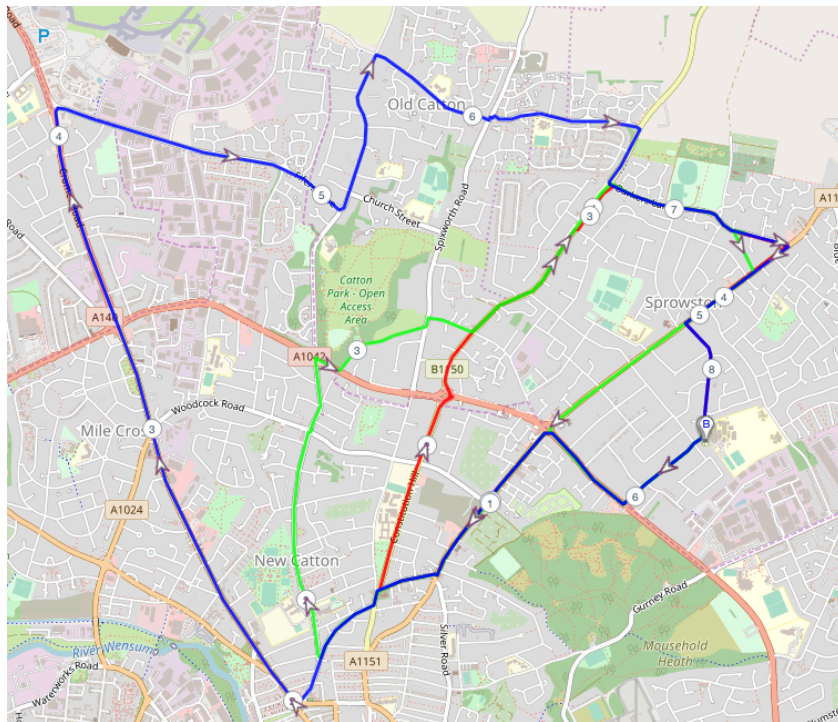

## NRR Route 18

### Short Route (4.537 miles)

Turn left onto **Cannerby Lane**

Turn right onto **Mousehold Lane, A1042**

At Wroxham Road roundabout turn left onto **Sprowston Road**

Turn right onto **Denmark Road**

Turn right onto **Constitution Hill, B1150**

Turn slight right onto **Church Lane**

Turn right onto **Wroxham Road, A1151**

Turn left onto **Cannerby Lane**

Run back into school.

Turn right onto **Wroxham Road, A1151**

Run down to Wroxham road roundabout turn left onto **Household  
lane A1042**

Turn left onto **Corbet Avenue** and back to school