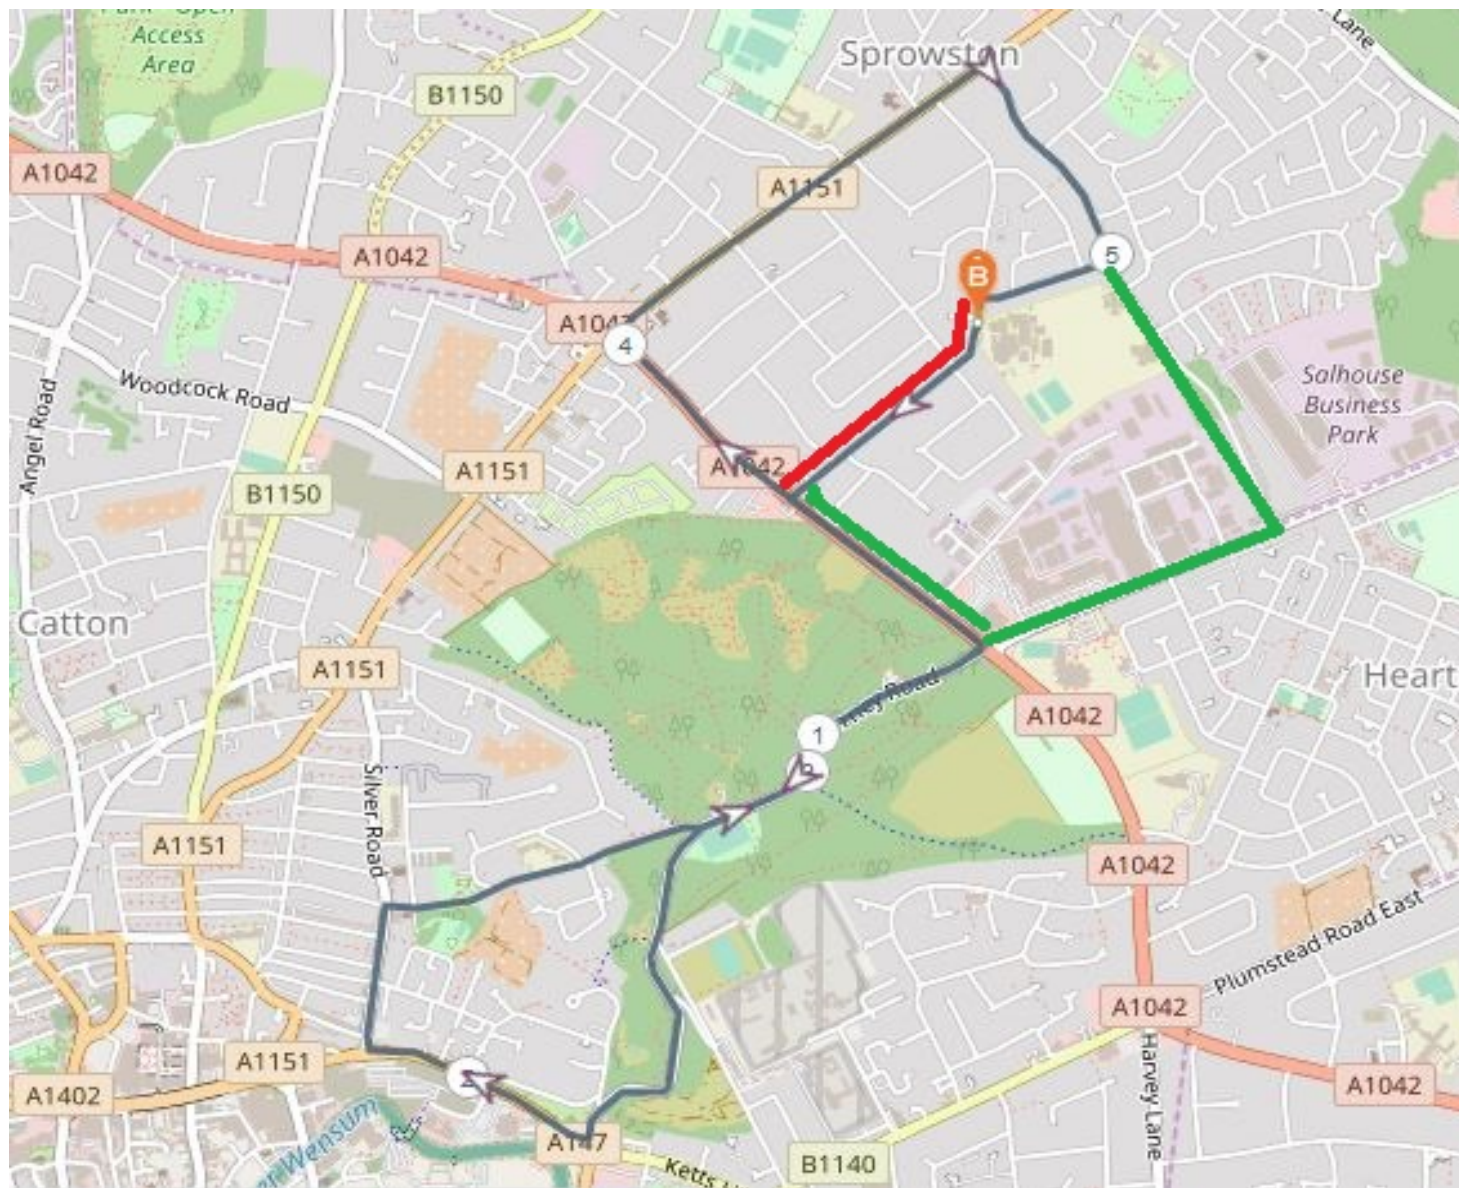

Thursday Route

Short Route - 4 Miles
Medium Route - 5.2 miles
Longer Route - 6.8 miles

Leave Academy turn left down Corbett Avenue.
At Ring Road Turn Left.
Run down Gurney Road.
Turn Right into Barrack Street.
Turn Right into Silver Road.
Turn Right into Mousehold Avenue.
Follow to Gurney Road and continue to Ring Road.

Turn Left On Ring Road.

Short Route

Turn Right into Corbett Avenue and back to club.

Other Routes

Continue to Sprowston Rd Roundabout turn Right.

Follow to Falcon Road East turn right.

Medium Route

Turn Right Leveson Road then turn left back to Academy.

Long Route

Continue to Salhouse Rd Turn Right.

Continue to Ring Road Turn Right.

Turn Right into Corbett Avenue and back to club.