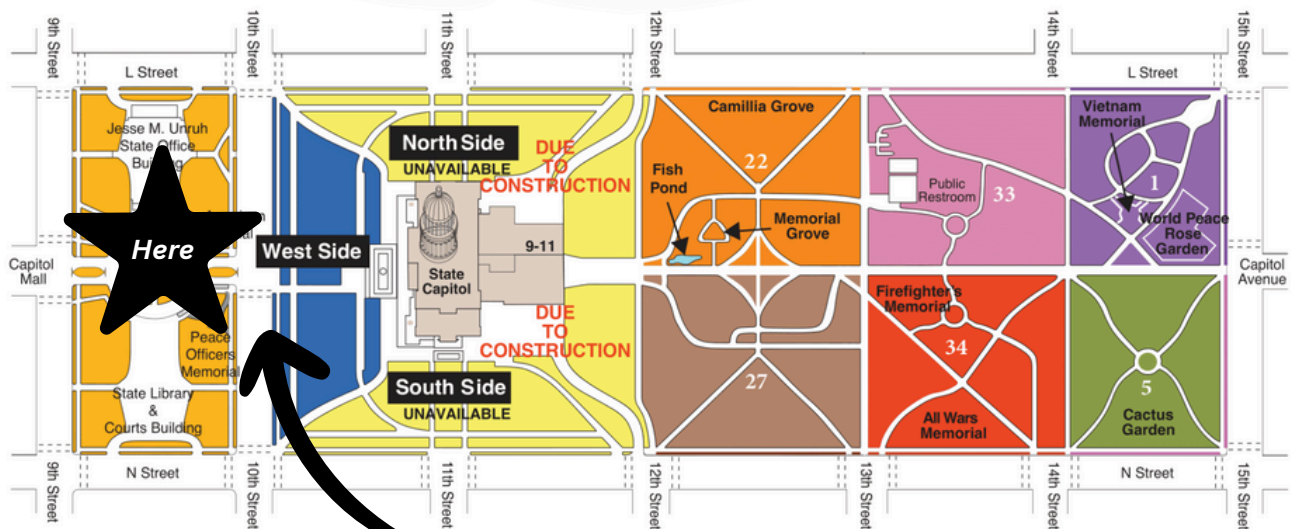

Parking Instructions

Parking

The [California State Capitol](#) is easily accessible, located in downtown Sacramento. For specific directions, click [HERE](#). There are metered parking spots surrounding the Capitol. If you would like to park in a garage, the closest garage to the Capitol is located on 10th and L Streets. The rate for the garage is \$1.50 per half hour. The maximum charge on a weekday is \$20. There is no free parking.

Passengers can be dropped off on the West Side of the Capitol on 10th and Capitol Mall Streets. The Capitol reserves parking directly in front of the Capitol on 10th Street between L and N Streets for bus use.

Click [HERE](#) to find additional garages and daily parking rates.

State Capitol

Event area and passenger drop off

Questions? Contact Us!

info@thearcca.org | (916) 552-6619