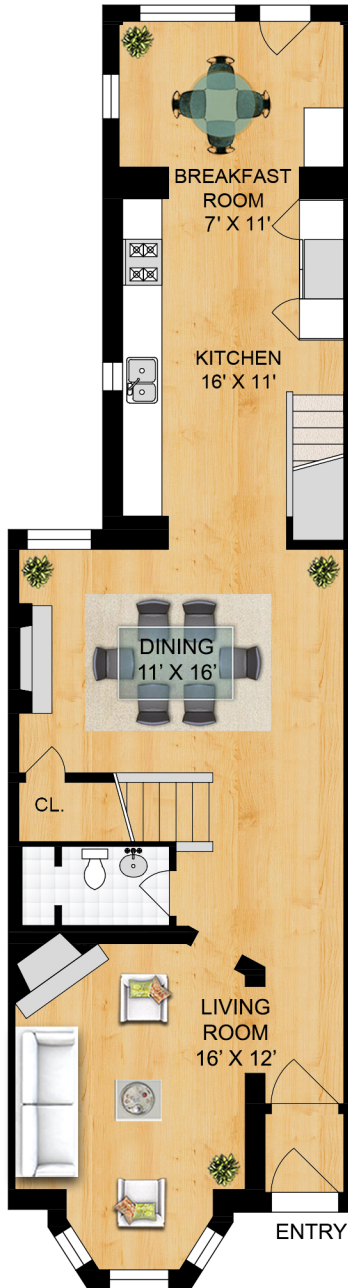

# 1333 MASSACHUSETTS AVE. SE WASHINGTON D.C. 20003

ESTIMATED TOTAL  
SQUARE FOOTAGE:  
2,744 SF

BASEMENT:  
825 SF

FIRST FLOOR:  
961 SF

SECOND FLOOR:  
958 SF

ALL MEASUREMENTS ARE APPROXIMATE. WHILE DEEMED RELIABLE,  
NO INFORMATION ON THESE FLOOR PLANS SHOULD BE RELIED  
UPON WITHOUT INDEPENDENT VERIFICATION