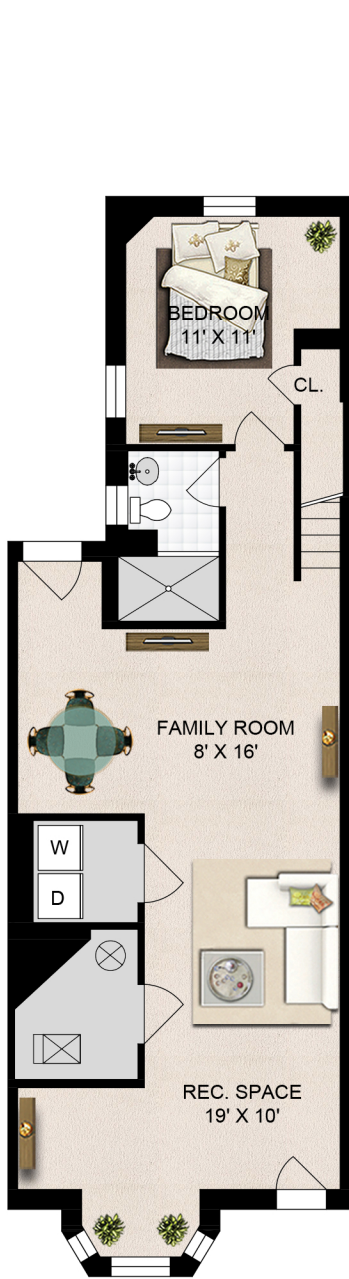

# 1333 MASSACHUSETTS AVE. SE WASHINGTON D.C. 20003

ESTIMATED TOTAL  
SQUARE FOOTAGE:  
2,744 SF

BASEMENT:  
825 SF

FIRST FLOOR:  
961 SF

SECOND FLOOR:  
958 SF

ALL MEASUREMENTS ARE APPROXIMATE. WHILE DEEMED RELIABLE,  
NO INFORMATION ON THESE FLOOR PLANS SHOULD BE RELIED  
UPON WITHOUT INDEPENDENT VERIFICATION