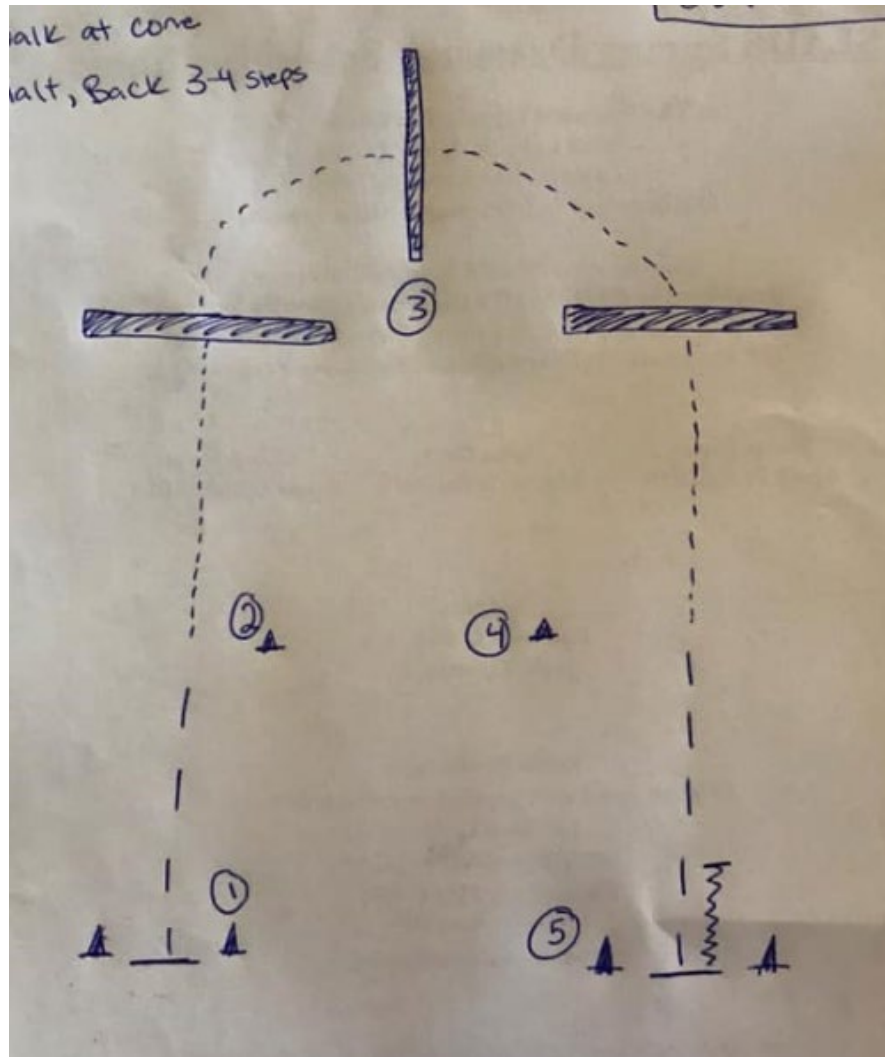

St Clair Saddle Club

PO Box 303 • 1239 Gravois Rd • St. Clair, MO 63077
www.stclairsaddleclub.com • contact@stclairsaddleclub.com

W/T Horsemanship

Pattern 1

- ① Walk straight ahead.
- ② Trot at cone.
- ③ Trot U-shape over pole.
- ④ Walk at cone.
- ⑤ Halt, back 3-4 steps.