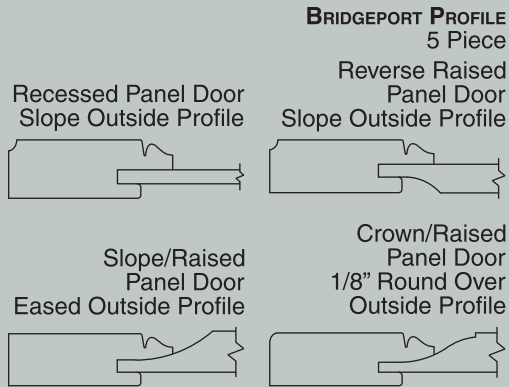

wood doors

Bridgeport

Wood Species
Brazilian Cherry
Cherry
Clear Alder
Sapele