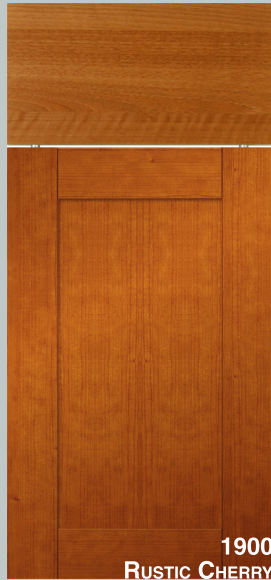

thermofoil doors

3DL

1900
RUSTIC CHERRY