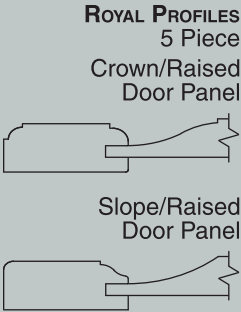

Wood Species
Oak
Qtr. Sawn
White Oak
Walnut