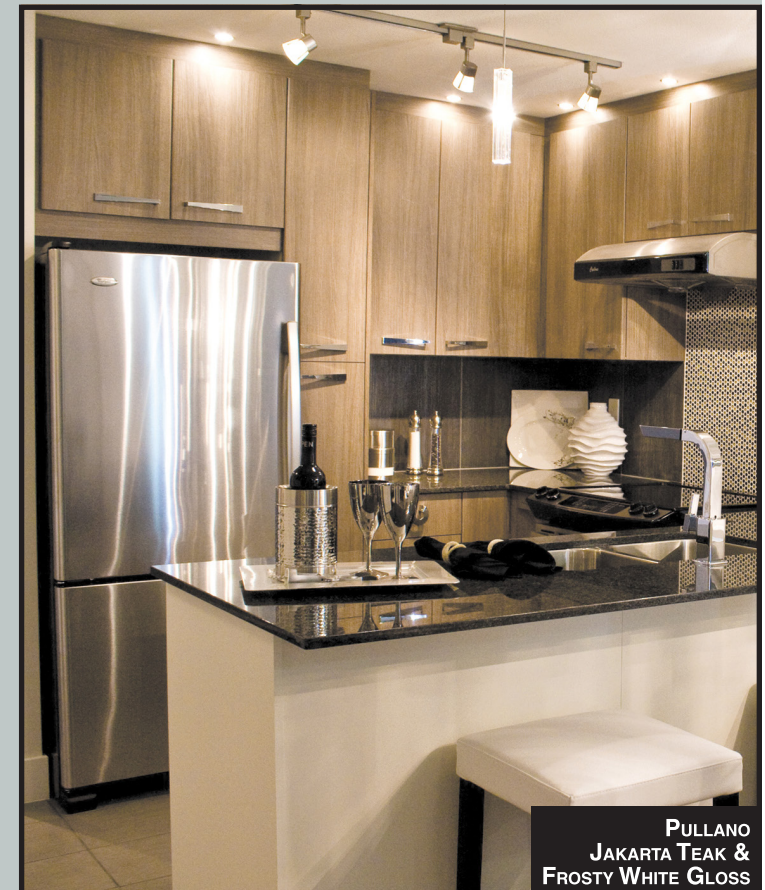

PULLANO
JAKARTA TEAK &
FROSTY WHITE GLOSS