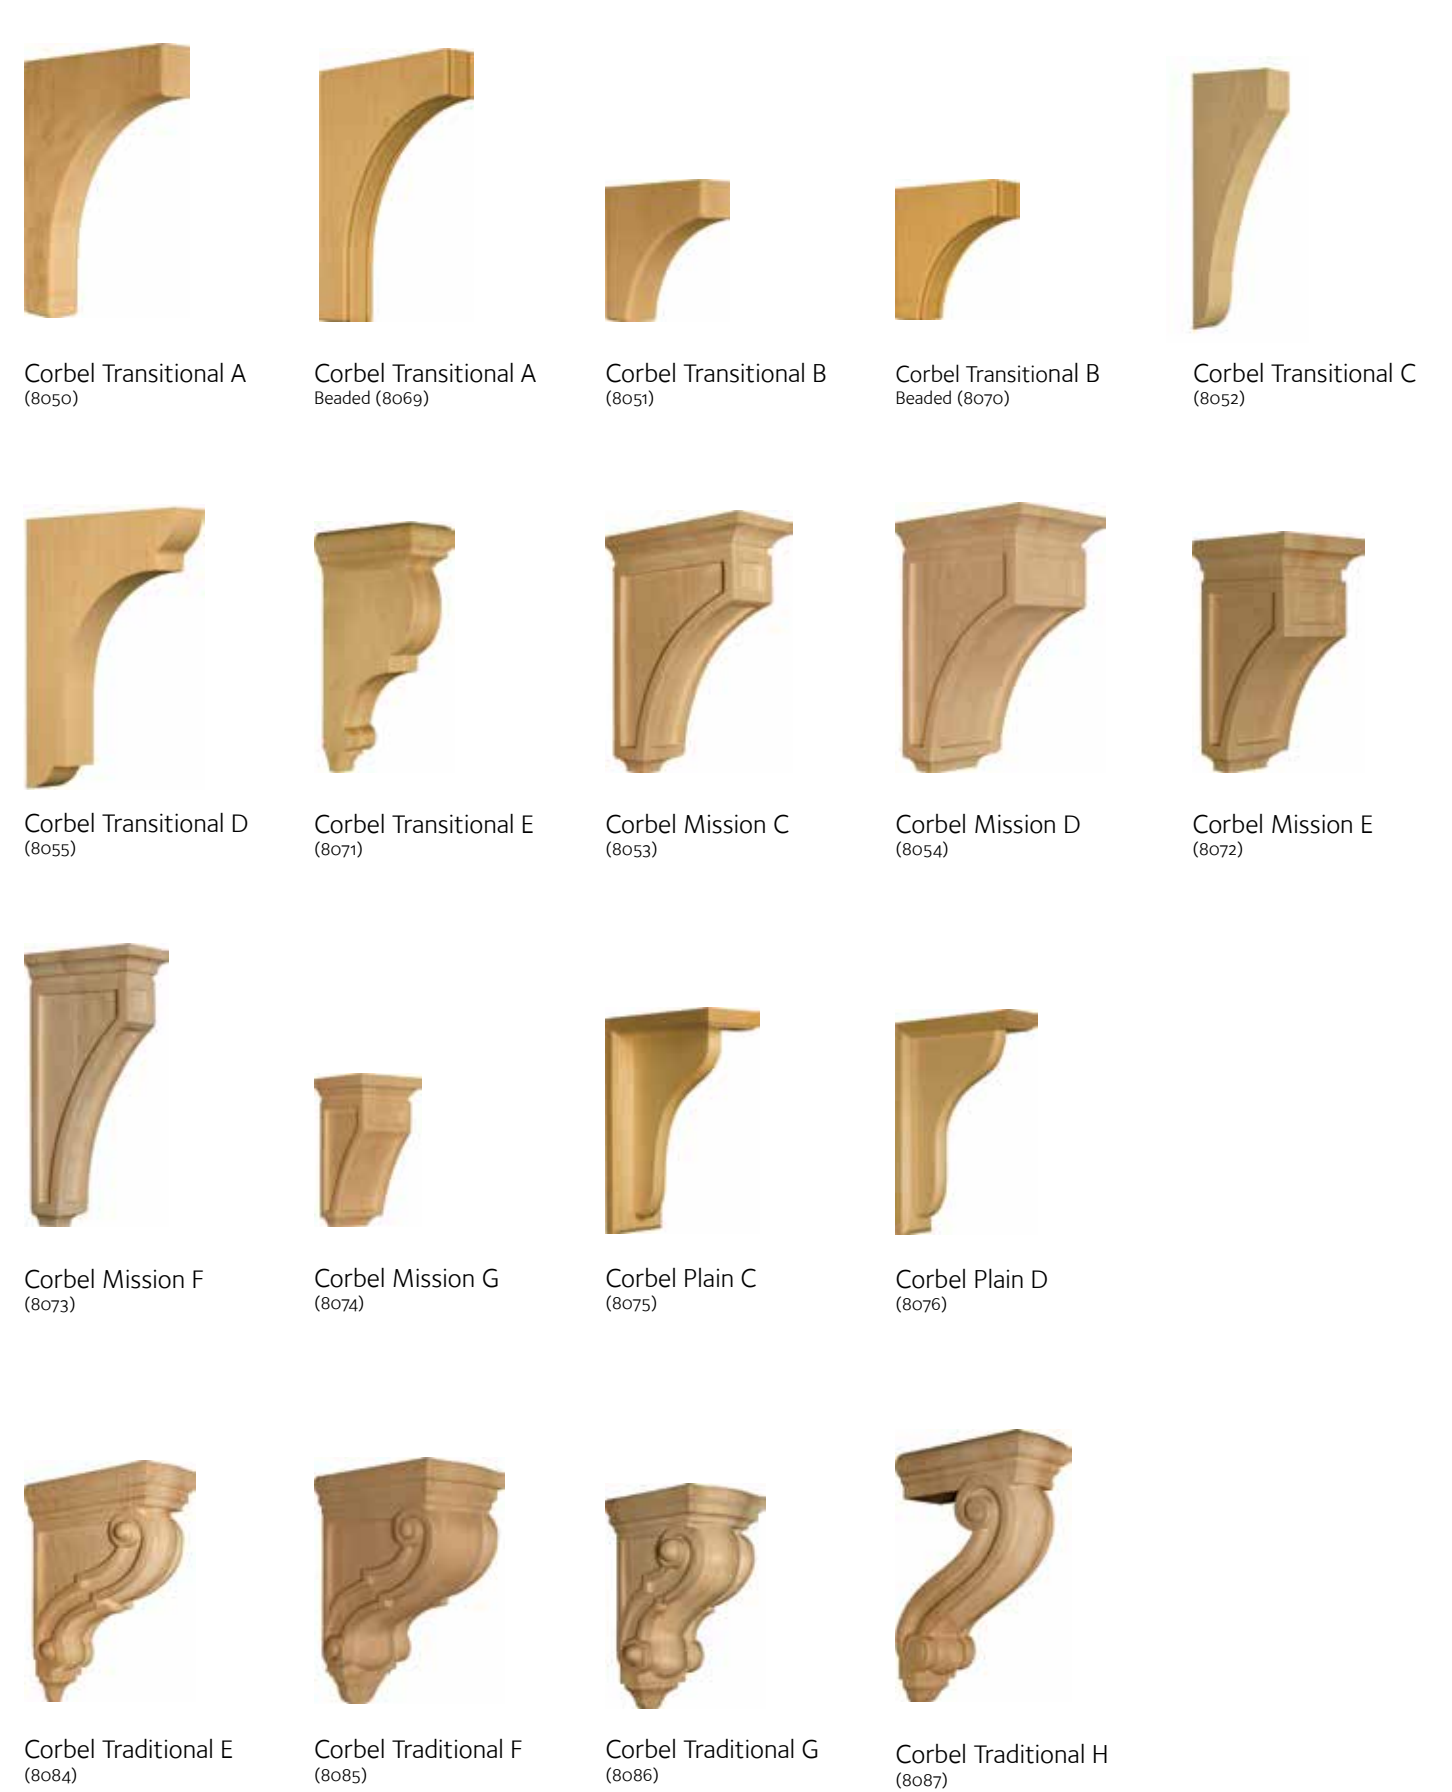

C - 4-1/4" (8157)
 D - 5-3/8" (8166)

E - 3-1/4" (8148)
 F - 4-1/4" (8151)
 G - 5-1/4" (8154)

FLUTED MOLDING

3 -1/2" (8220)

INSERT MOLDINGS

VALANCES

CORBELS

CORBELS