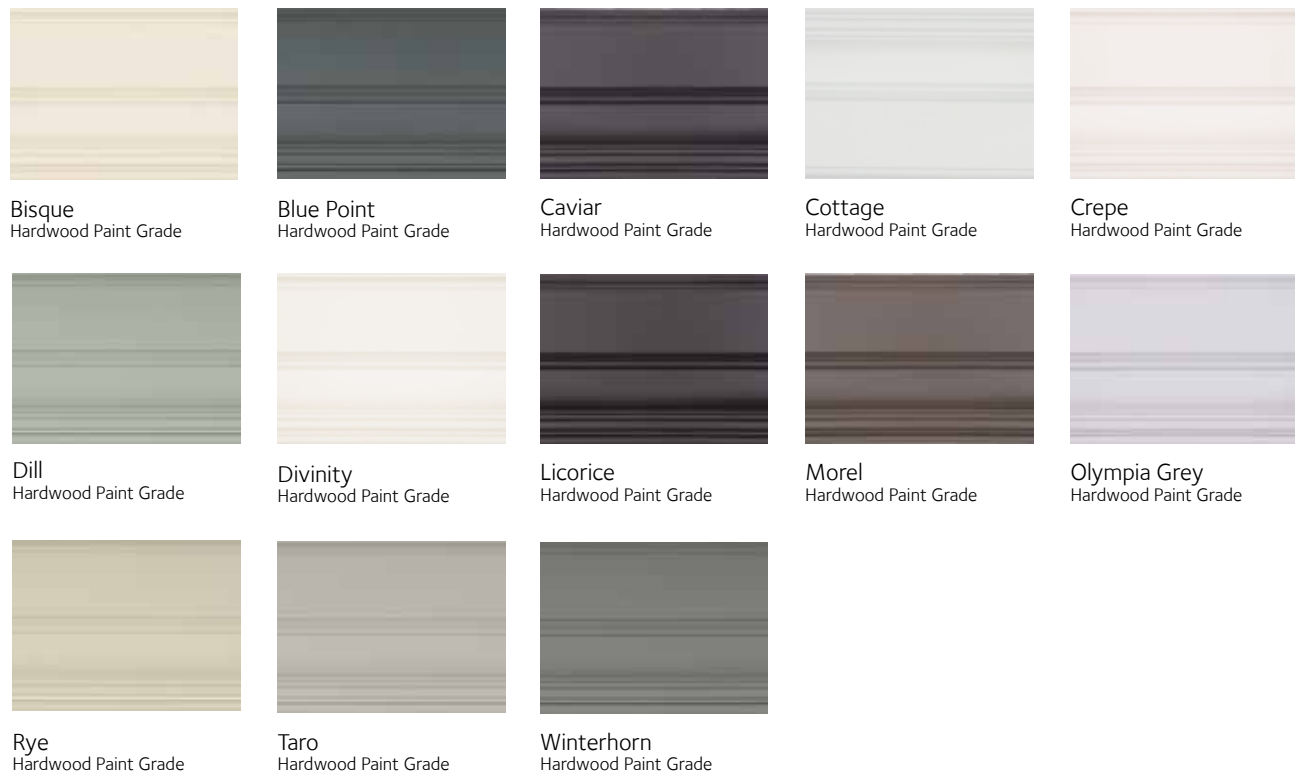

EXCLUSIVE COLLECTION