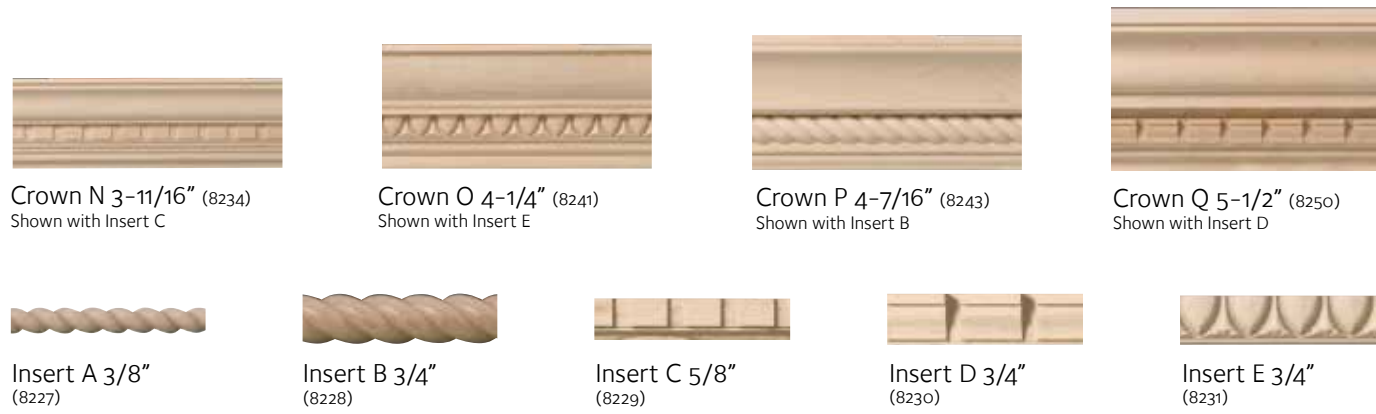

C - 4-1/4" (8157)
 D - 5-3/8" (8166)

E - 3-1/4" (8148)
 F - 4-1/4" (8151)
 G - 5-1/4" (8154)

FLUTED MOLDING

3 -1/2" (8220)

INSERT MOLDINGS

VALANCES

CORBELS

CORBELS