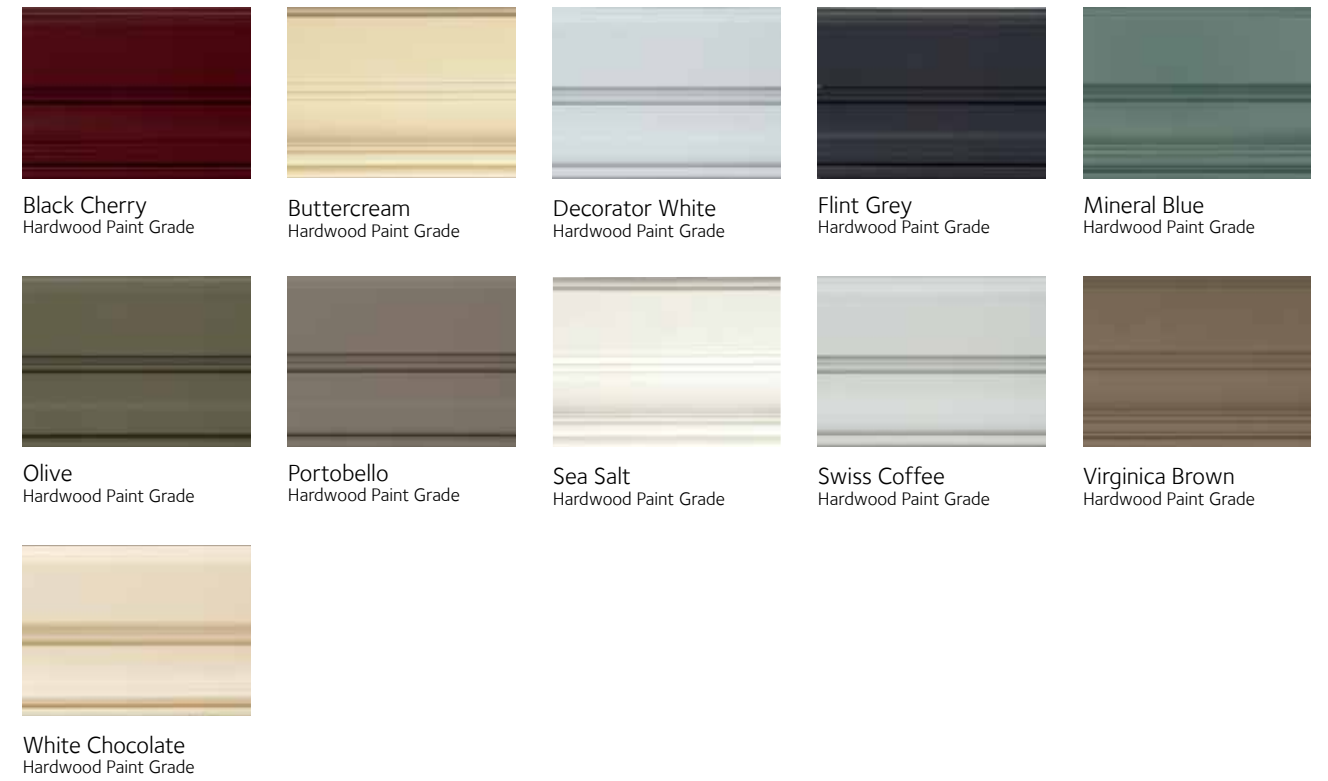

ELITE COLLECTION