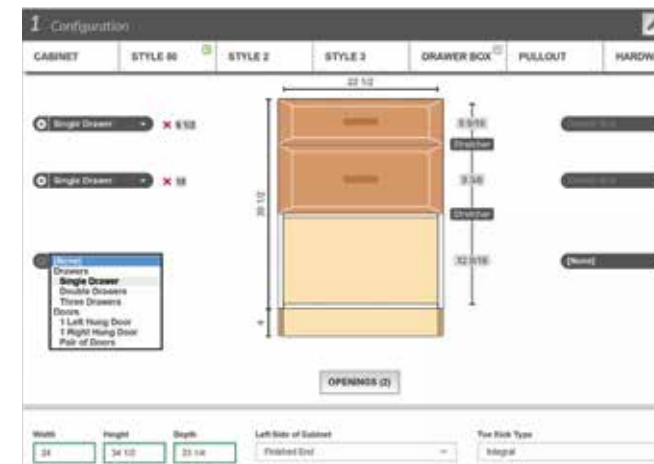

EASY TO ORDER

Anytime® online ordering quickly calculates sizing and pricing for your Streamline™ custom cabinet components.

ENDLESS POSSIBILITIES

Choose from a variety of RTA cabinet configurations, custom color edge banding, and cabinet materials with blind tenon construction.