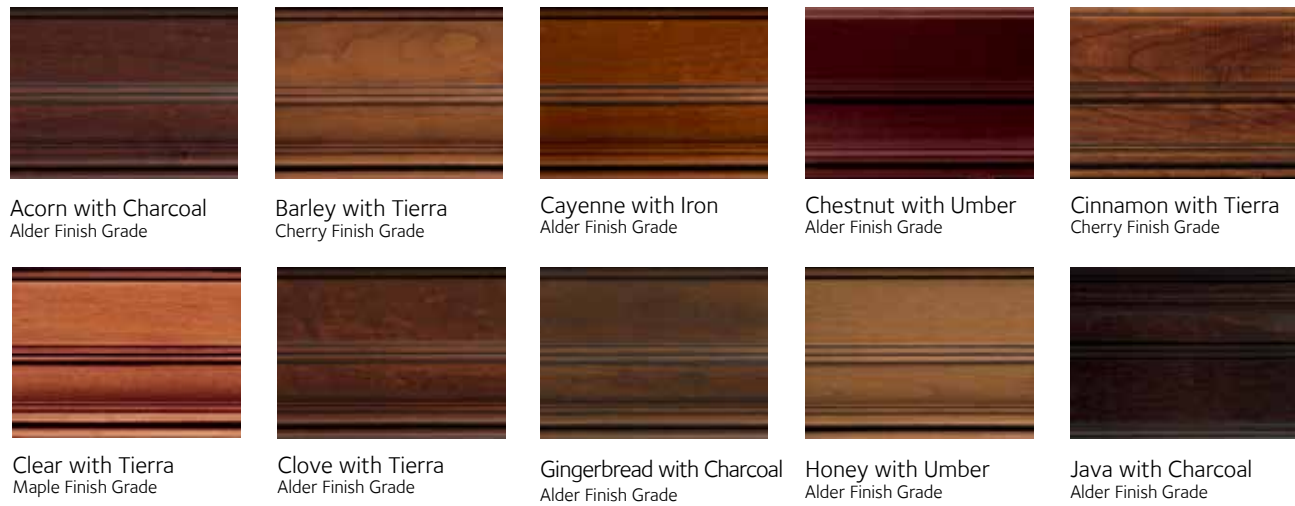

Cinnamon
Cherry Finish Grade

Clove
Cherry Finish Grade

Gingerbread
Alder Finish Grade

Honey
Alder Finish Grade

Hot Cocoa
Alder Finish Grade

Java
Alder Finish Grade

Molasses
Alder Finish Grade

Nutmeg
Alder Finish Grade

Oatmeal
Cherry Finish Grade

Paprika
Alder Finish Grade

Pretzel
Alder Finish Grade

Red Delicious
Beech Finish Grade

Saffron
Alder Finish Grade

Sesame
Alder Finish Grade

Smoked Chili
Alder Finish Grade

Toasted Almond
Alder Finish Grade

Wild Rice
Alder Finish Grade

Due to natural color variations in wood and catalog printing, we recommend ordering a sample for accurate color selection. View additional options on Decore.com

CHOICE COLLECTION