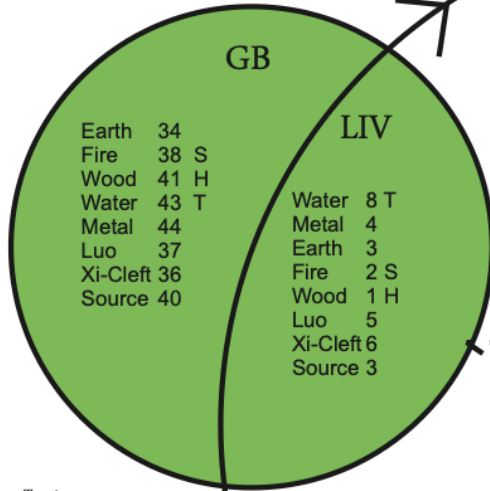

Element	Fire	Earth	Metal	Water	Wood
Color	Red	Yellow	White	Blue/black	Green
Flavor	Bitter	Sweet	Pungent	Salty	Sour
Sense	Tongue	Mouth	Nose	Ears	Eyes
Emotion	Joy	Worry	Sadness	Fear	Anger
Tissue	Pulse	Muscles	Skin	Bones	Tendons
Climate	Heat	Humidity	Dryness	Cold	Wind
Sounds	Laughing	Singing	Crying	Groaning	Shouting
Odor	Scorched	Fragrant	Rotting	Putrid	Rancid
Seasons	Summer	Autumn	Autumn	Winter	Spring
Direction	South	Center	West	North	East

Copyright 2004 www.AcupunctureProducts.com

FIRE

Fire promotes earth
Fire controls metal

YIN
Negative
Solid Organs
Inner (shadow)
Front
Cold

YANG
Positive
Hollow Organs
Outer (light)
Back
Heat

EARTH

Earth promotes metal
Earth controls water

WOOD

Wood promotes fire
Wood controls earth

GB

First point on
Elbow or knee

Earth 34
Fire 38 S
Wood 41 H
Water 43 T
Metal 44

Fifth point on Finger tips or Toe tips
(Tsing points)

S = Sedation point
H = Horary point
T = Tonification point

WATER

Water promotes wood
Water controls fire

SHEN
Constructive

METAL

Metal promotes water
Metal controls wood