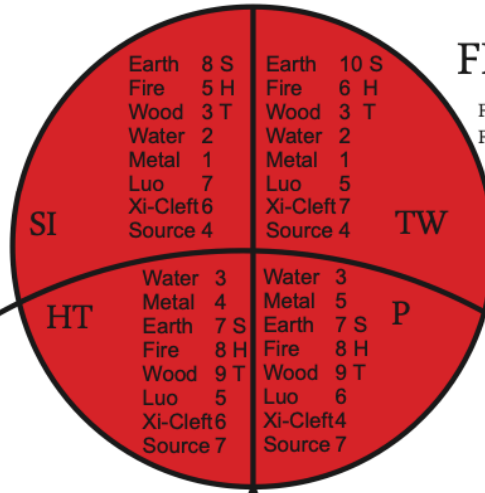

Element	Fire	Earth	Metal	Water	Wood
Color	Red	Yellow	White	Blue/black	Green
Flavor	Bitter	Sweet	Pungent	Salty	Sour
Sense	Tongue	Mouth	Nose	Ears	Eyes
Emotion	Joy	Worry	Sadness	Fear	Anger
Tissue	Pulse	Muscles	Skin	Bones	Tendons
Climate	Heat	Humidity	Dryness	Cold	Wind
Sounds	Laughing	Singing	Crying	Groaning	Shouting
Odor	Scorched	Fragrant	Rotting	Putrid	Rancid
Seasons	Summer	Autumn	Autumn	Winter	Spring
Direction	South	Center	West	North	East

Copyright 2004 www.AcupunctureProducts.com

FIRE

Fire promotes earth
Fire controls metal

YIN
Negative
Solid Organs
Inner (shadow)
Front
Cold

YANG
Positive
Hollow Organs
Outer (light)
Back
Heat

EARTH

Earth promotes metal
Earth controls water

WOOD

Wood promotes fire
Wood controls earth

GB

First point on
Elbow or knee

Earth 34
Fire 38 S
Wood 41 H
Water 43 T
Metal 44

Fifth point on Finger tips or Toe tips
(Tsing points)

S = Sedation point
H = Horary point
T = Tonification point

WATER

Water promotes wood
Water controls fire

SHEN
Constructive

METAL

Metal promotes water
Metal controls wood