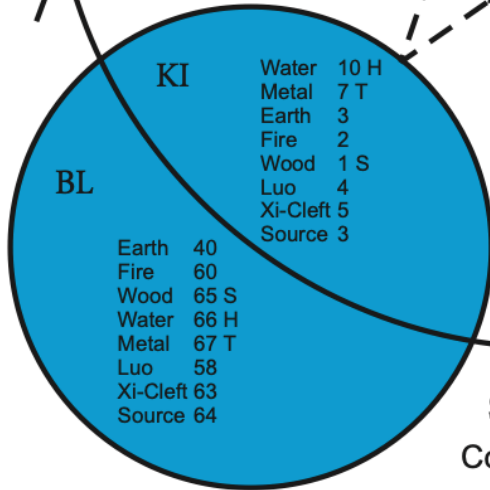

Element	Fire	Earth	Metal	Water	Wood
Color	Red	Yellow	White	Blue/black	Green
Flavor	Bitter	Sweet	Pungent	Salty	Sour
Sense	Tongue	Mouth	Nose	Ears	Eyes
Emotion	Joy	Worry	Sadness	Fear	Anger
Tissue	Pulse	Muscles	Skin	Bones	Tendons
Climate	Heat	Humidity	Dryness	Cold	Wind
Sounds	Laughing	Singing	Crying	Groaning	Shouting
Odor	Scorched	Fragrant	Rotting	Putrid	Rancid
Seasons	Summer	Autumn	Autumn	Winter	Spring
Direction	South	Center	West	North	East

Copyright 2004 www.AcupunctureProducts.com

FIRE

Fire promotes earth
Fire controls metal

YIN
Negative
Solid Organs
Inner (shadow)
Front
Cold

YANG
Positive
Hollow Organs
Outer (light)
Back
Heat

EARTH

Earth promotes metal
Earth controls water

WOOD

Wood promotes fire
Wood controls earth

GB

First point on
Elbow or knee

Earth 34
Fire 38 S
Wood 41 H
Water 43 T
Metal 44

Fifth point on Finger tips or Toe tips
(Tsing points)

S = Sedation point
H = Horary point
T = Tonification point

WATER

Water promotes wood
Water controls fire

SHEN
Constructive

METAL

Metal promotes water
Metal controls wood