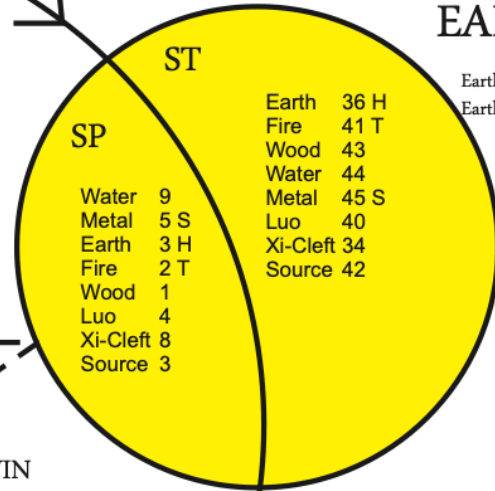

Element	Fire	Earth	Metal	Water	Wood
Color	Red	Yellow	White	Blue/black	Green
Flavor	Bitter	Sweet	Pungent	Salty	Sour
Sense	Tongue	Mouth	Nose	Ears	Eyes
Emotion	Joy	Worry	Sadness	Fear	Anger
Tissue	Pulse	Muscles	Skin	Bones	Tendons
Climate	Heat	Humidity	Dryness	Cold	Wind
Sounds	Laughing	Singing	Crying	Groaning	Shouting
Odor	Scorched	Fragrant	Rotting	Putrid	Rancid
Seasons	Summer	Autumn	Autumn	Winter	Spring
Direction	South	Center	West	North	East

Copyright 2004 www.AcupunctureProducts.com

FIRE

Fire promotes earth
Fire controls metal

YIN
Negative
Solid Organs
Inner (shadow)
Front
Cold

YANG
Positive
Hollow Organs
Outer (light)
Back
Heat

EARTH

Earth promotes metal
Earth controls water

WOOD

Wood promotes fire
Wood controls earth

GB

First point on
Elbow or knee

Earth 34
Fire 38 S
Wood 41 H
Water 43 T
Metal 44

Fifth point on Finger tips or Toe tips
(Tsing points)

S = Sedation point
H = Horary point
T = Tonification point

WATER

Water promotes wood
Water controls fire

SHEN
Constructive

METAL

Metal promotes water
Metal controls wood