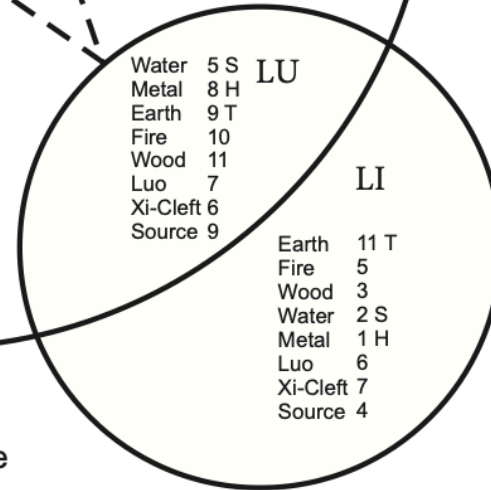

Element	Fire	Earth	Metal	Water	Wood
Color	Red	Yellow	White	Blue/black	Green
Flavor	Bitter	Sweet	Pungent	Salty	Sour
Sense	Tongue	Mouth	Nose	Ears	Eyes
Emotion	Joy	Worry	Sadness	Fear	Anger
Tissue	Pulse	Muscles	Skin	Bones	Tendons
Climate	Heat	Humidity	Dryness	Cold	Wind
Sounds	Laughing	Singing	Crying	Groaning	Shouting
Odor	Scorched	Fragrant	Rotting	Putrid	Rancid
Seasons	Summer	Autumn	Autumn	Winter	Spring
Direction	South	Center	West	North	East

Copyright 2004 www.AcupunctureProducts.com

FIRE

Fire promotes earth
Fire controls metal

YIN
Negative
Solid Organs
Inner (shadow)
Front
Cold

YANG
Positive
Hollow Organs
Outer (light)
Back
Heat

EARTH

Earth promotes metal
Earth controls water

WOOD

Wood promotes fire
Wood controls earth

GB

First point on
Elbow or knee

Earth 34
Fire 38 S
Wood 41 H
Water 43 T
Metal 44

Fifth point on Finger tips or Toe tips
(Tsing points)

S = Sedation point
H = Horary point
T = Tonification point

WATER

Water promotes wood
Water controls fire

SHEN
Constructive

METAL

Metal promotes water
Metal controls wood