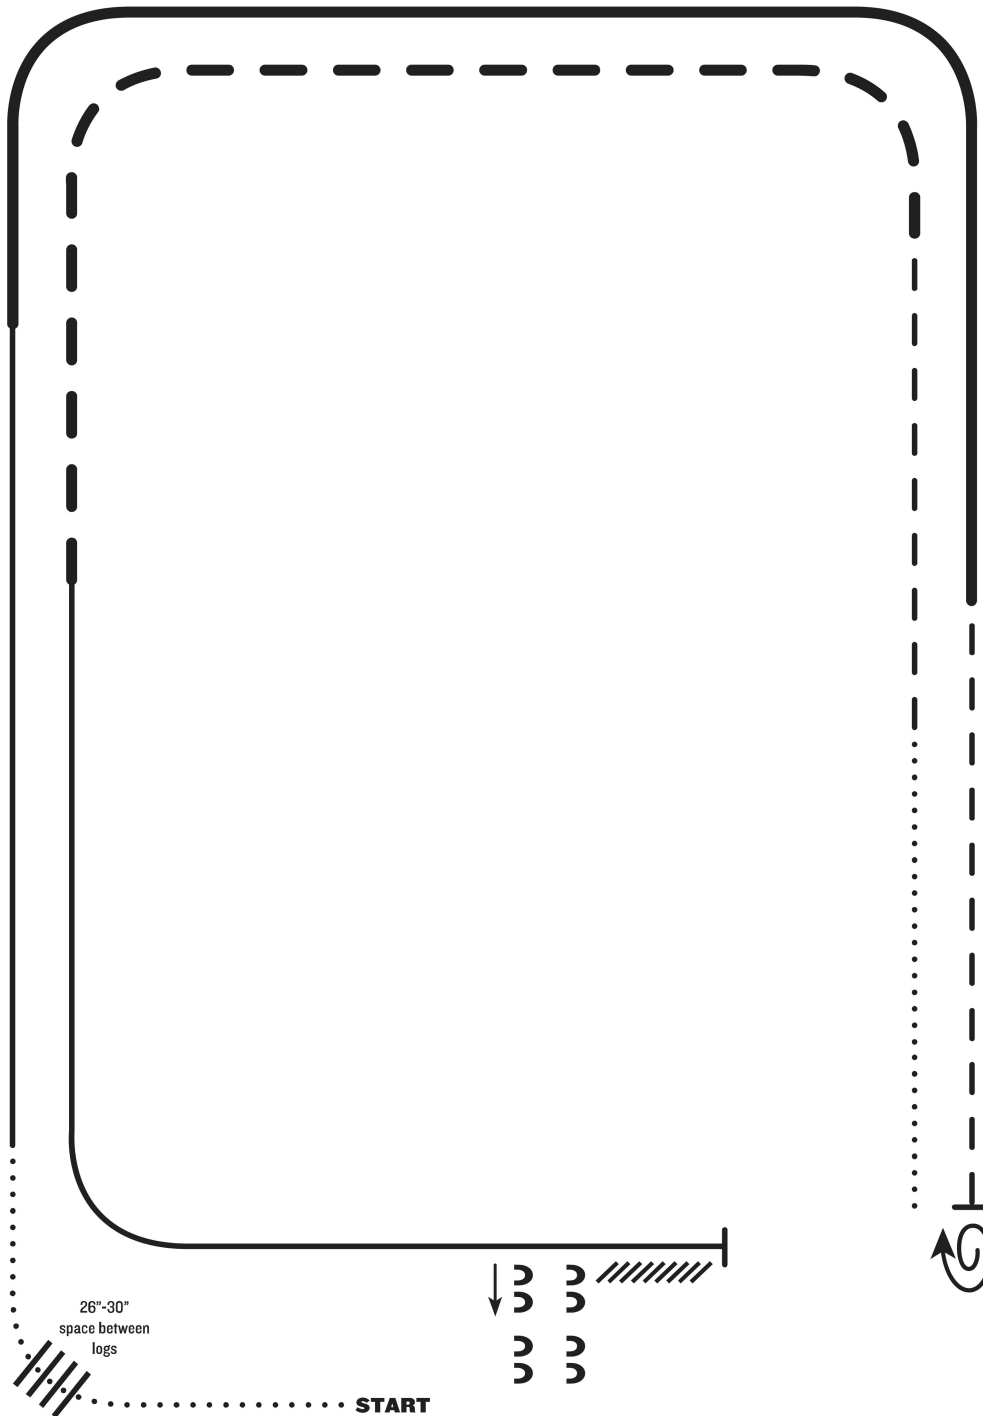

# RANCH RIDING - PATTERN 6

## LEGEND

.....	Walk
....	Extended Walk
- - -	Trot
- - - -	Extended Trot
————	Lope
—————	Extended Lope
//////	Back
\\	Lead Change

1. Walk
2. Walk over logs
3. Lope right lead
4. Extended lope right lead
5. Trot
6. Stop, 1 1/2 turn right
7. Walk
8. Trot
9. Extended trot
10. Lope left lead
11. Stop and back
12. Side pass right

Note: The drawn description of this pattern is only intended for the general depiction of the pattern. Exhibitors should utilize the arena space to best exhibit their horses.