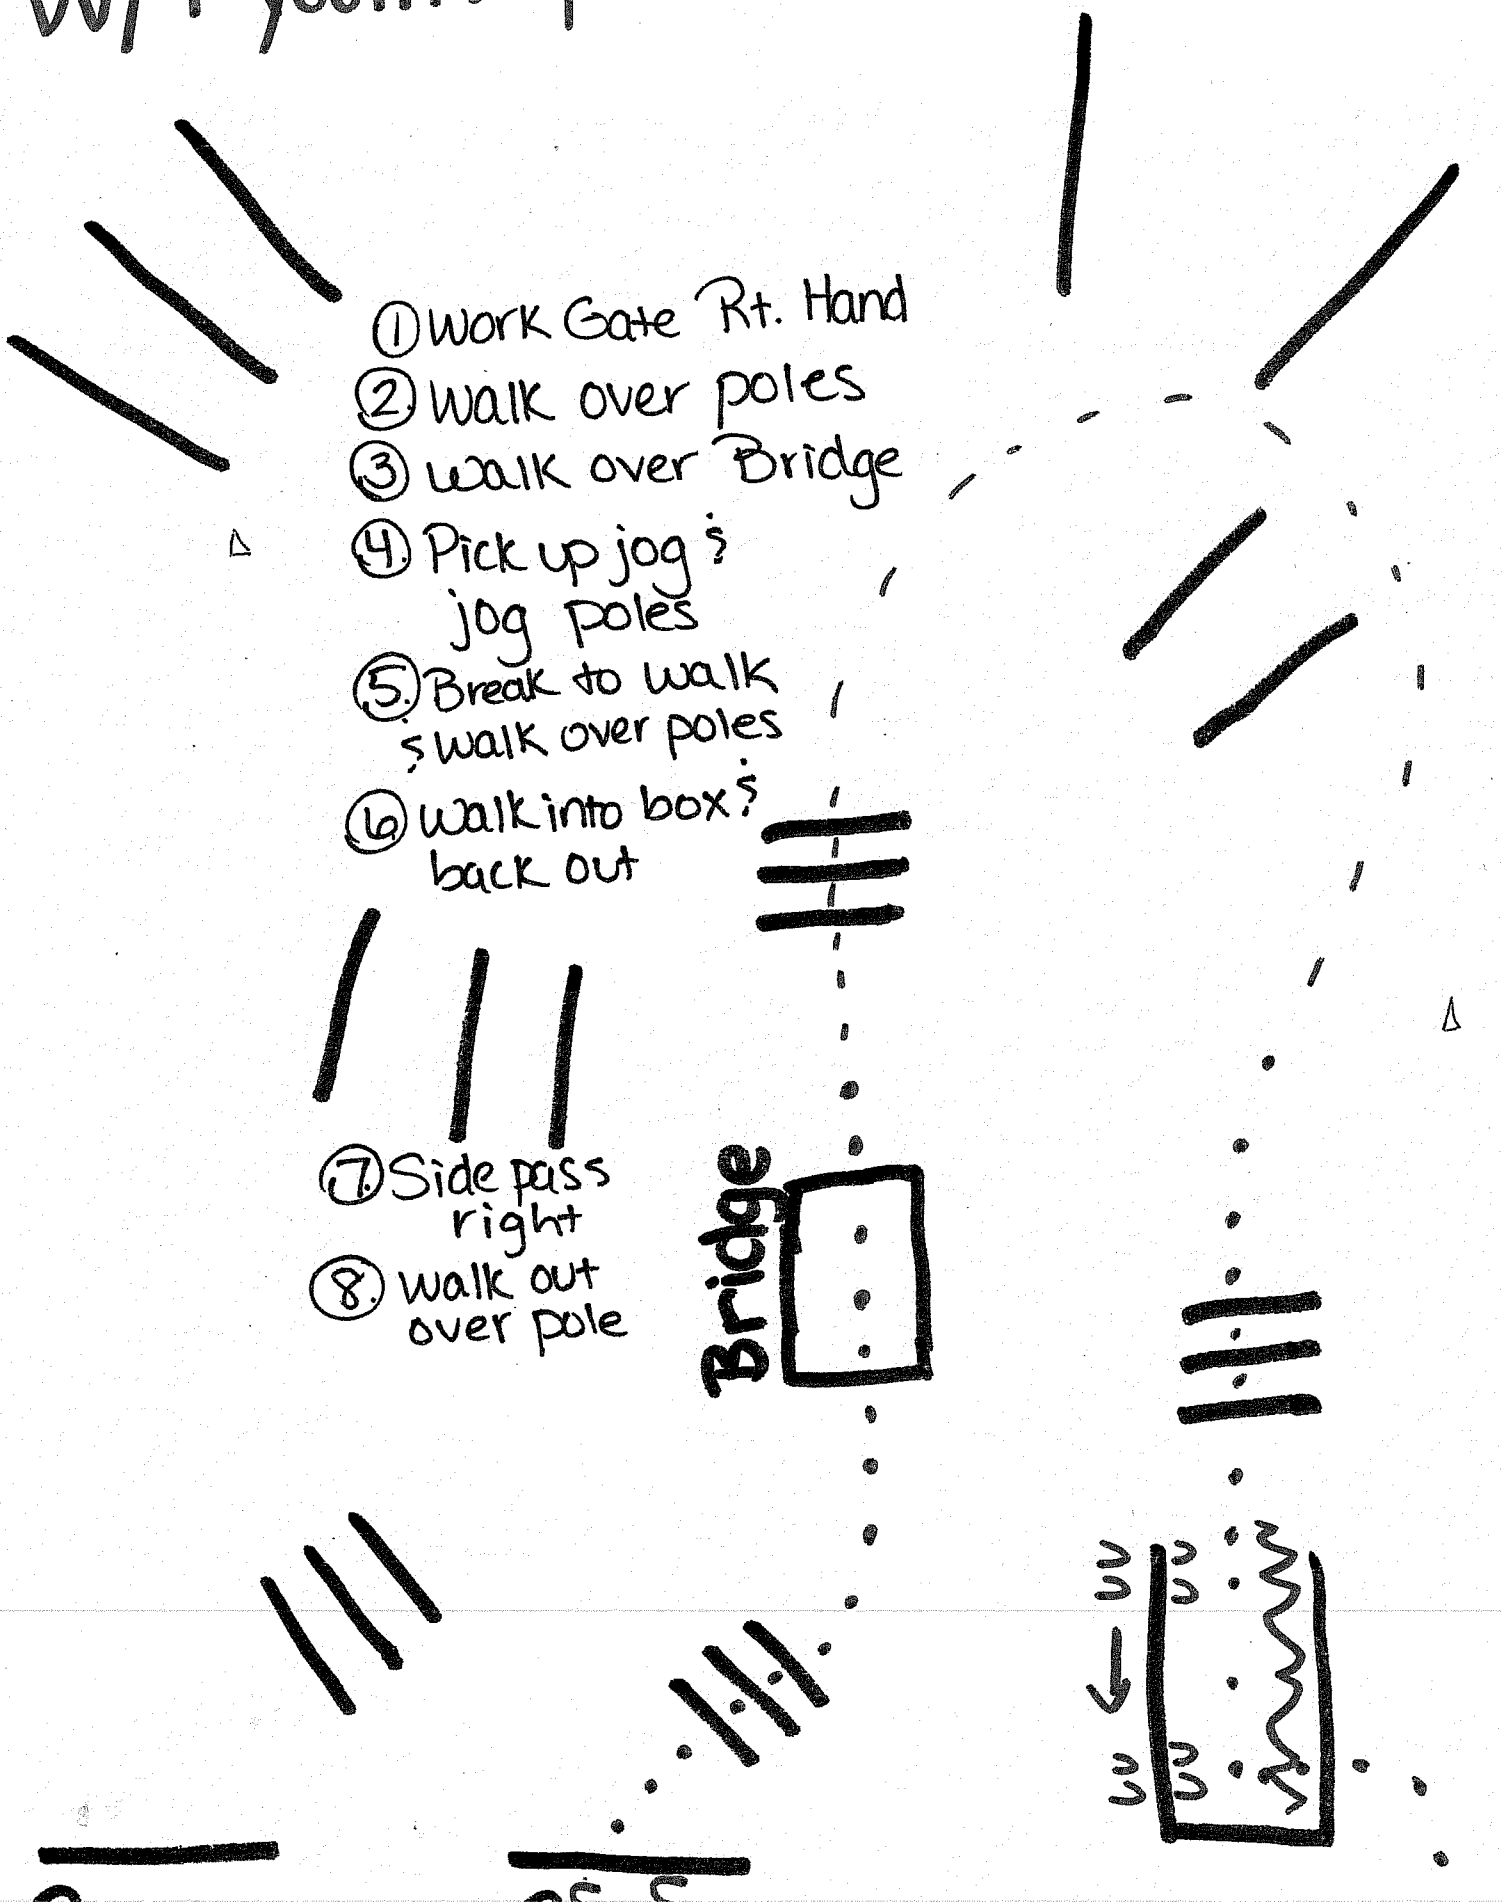

Gate

Gate

Bridge

3.

4.

A

W/T youth: Open Novice June 18th

- ① Work Gate Rt. Hand
- ② Walk over poles
- ③ Walk over Bridge
- ④ Pick up jog & jog poles
- ⑤ Break to walk & walk over poles
- ⑥ Walk into box & back out

- ⑦ Side pass right
- ⑧ Walk out over pole

Gate

Gate

Jr., Int., & Sr Trail June 18th

- ① Work Gate Rt Handed
- ② Walk over poles
- ③ Walk over Bridge
- ④ Pick up Jog & Jog Poles
- ⑤ Left lead lope 3 poles
- ⑥ Simple lead Change to right lead lope & over 2 poles
- ⑦ Break to walk & walk poles & into box
- ⑧ back out
- ⑨ Side pass Right
- ⑩ Walk over pole & out

Gate

Gate

W/T Ranch Trail June 18th

- ① work gate right handed
- ② walk over poles
- ③ walk over bridge
- ④ Jog over poles
- ⑤ Extend trot between cones as shown
- ⑥ walk over poles & into box
- ⑦ Back out
- ⑧ Side pass Right
- ⑨ walk out over pole

W/J/L Ranch Trail June 18th

- ① Work Gate Right Hand
- ② walk over poles
- ③ walk over bridge
- ④ Jog over poles
- ⑤ At cone pick up Right lead
↳ Canter 2 poles
- ⑥ At cone walk over poles & into box
- ⑦ back out
- ⑧ Side pass
- ⑨ Right out over pole