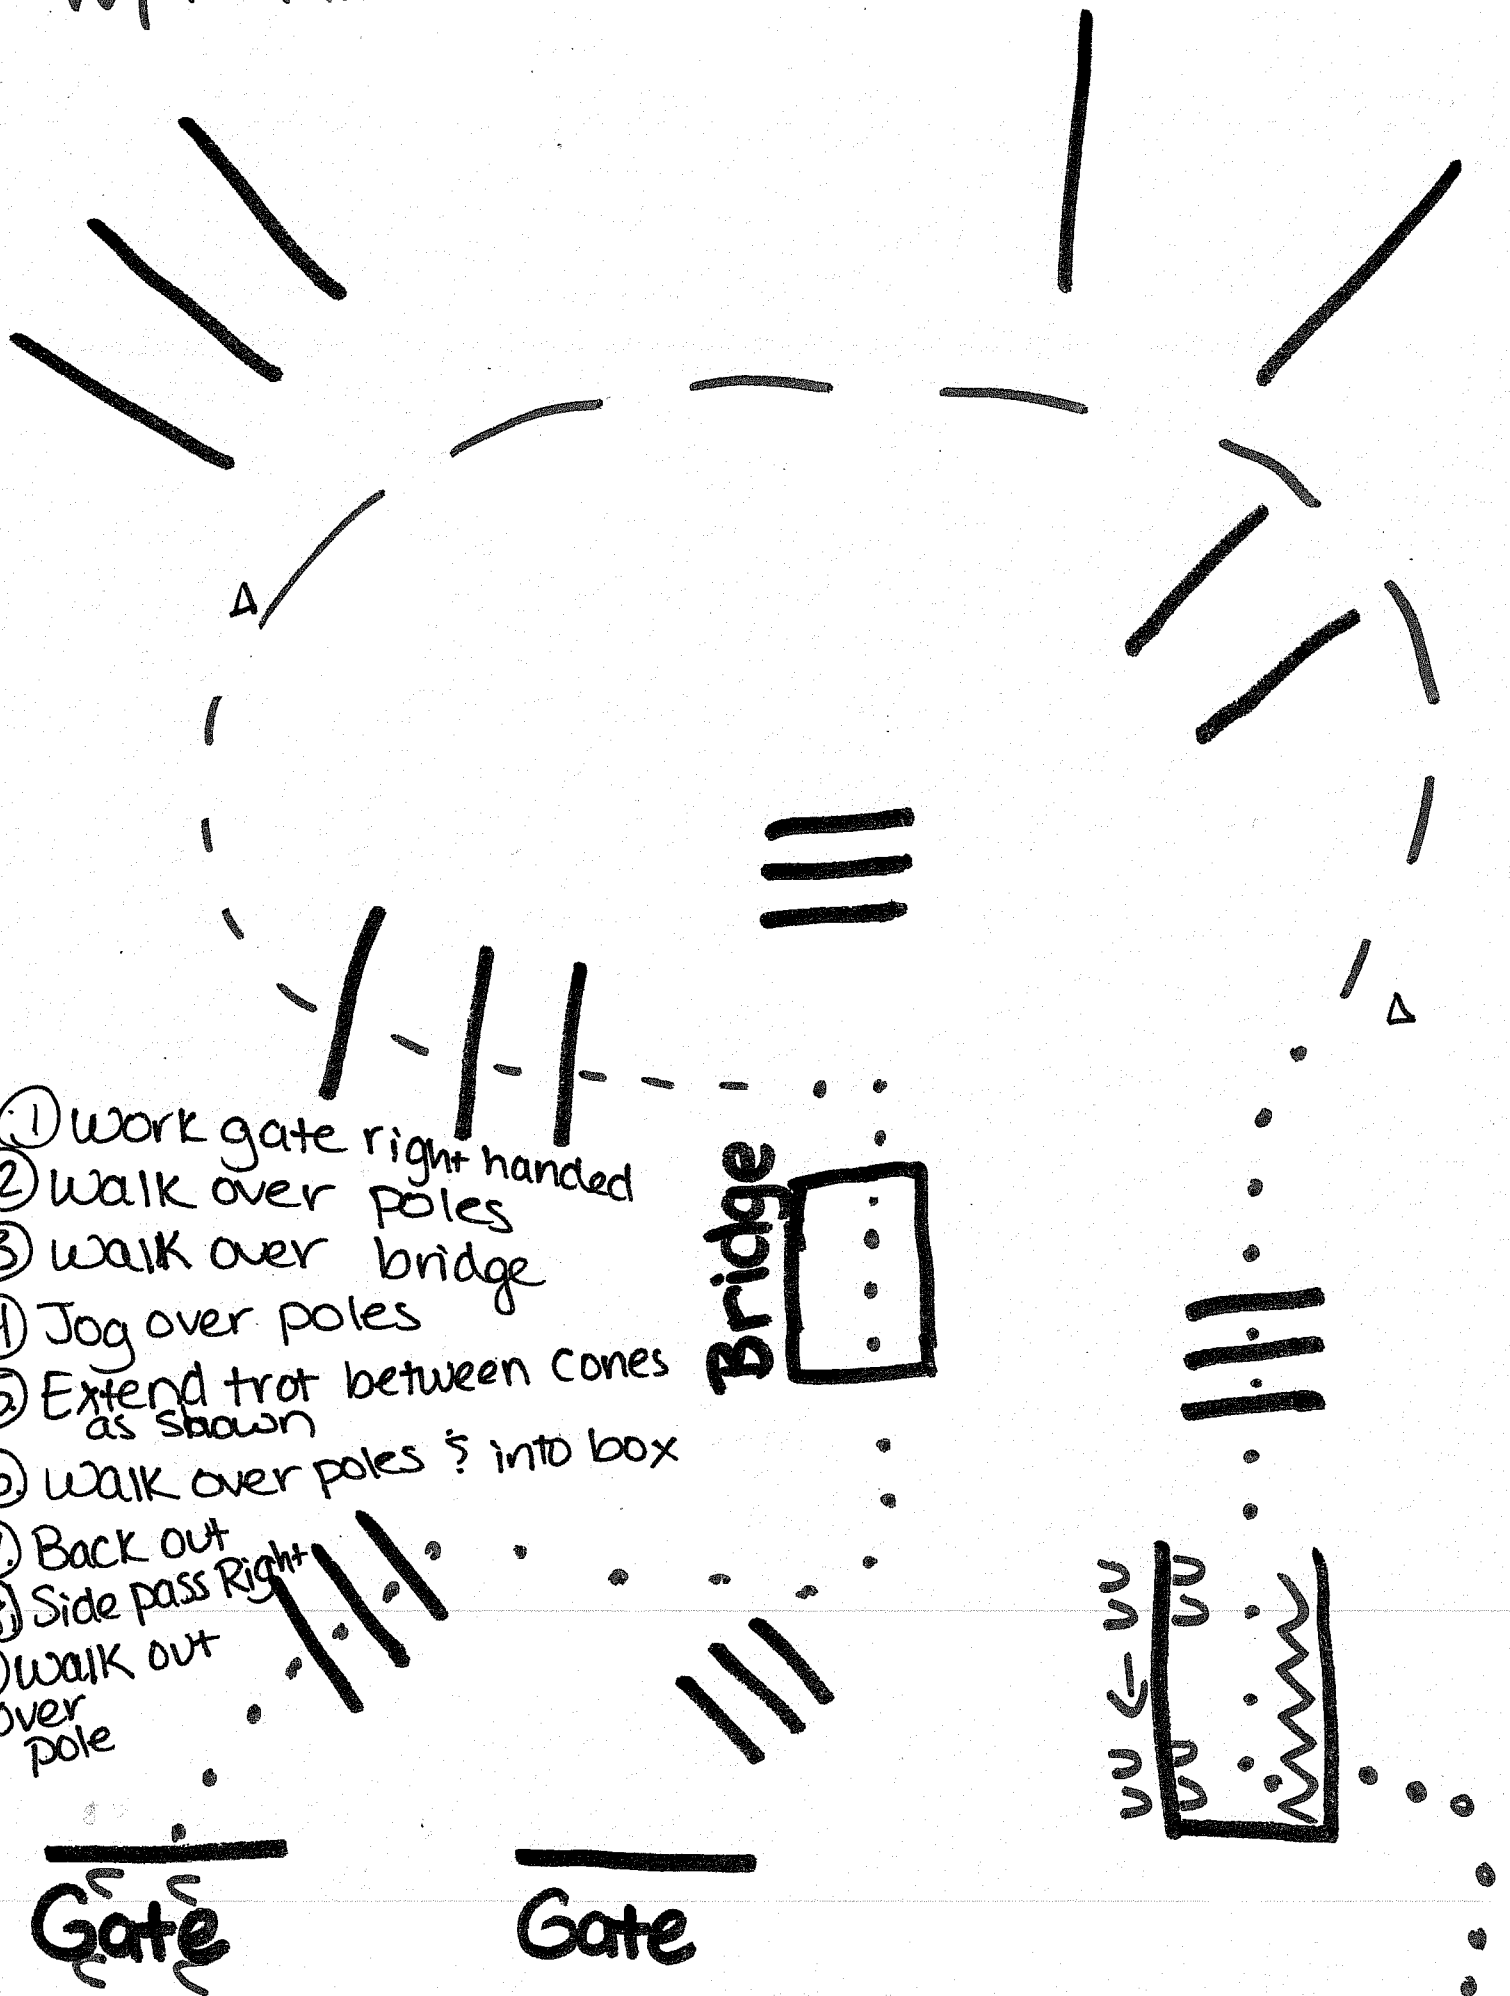

VSE

June 18th

- ① work gate Rt Handed
- ② walk over Poles
- ③ walk over Bridge
- ④ Pickup Jog & Jog Poles
- ⑤ Break to walk & walk over poles
- ⑥ walk into box & back out
- ⑦ side pass Right
- ⑧ walk out over pole

- ⑦ Side pass right
- ⑧ Walk out over pole

Gate

Gate

Jr., Int., & Sr Trail June 18th

- ① Work Gate Rt Handed
- ② Walk over poles
- ③ Walk over Bridge
- ④ Pick up Jog & Jog Poles
- ⑤ Left lead lope 3 poles
- ⑥ Simple lead Change to right lead lope & over 2 poles
- ⑦ Break to walk & walk poles & into box
- ⑧ back out
- ⑨ Side pass Right
- ⑩ Walk over pole & out

Gate

Gate

W/T Ranch Trail June 18th

- ① work gate right handed
- ② walk over poles
- ③ walk over bridge
- ④ Jog over poles
- ⑤ Extend trot between cones as shown
- ⑥ walk over poles & into box
- ⑦ Back out
- ⑧ Side pass Right
- ⑨ walk out over pole

W/J/L Ranch Trail June 18th

- ① Work Gate Right Hand
- ② walk over poles
- ③ walk over bridge
- ④ Jog over poles
- ⑤ At cone pick up Right lead
↳ Canter 2 poles
- ⑥ At cone walk over poles & into box
- ⑦ back out
- ⑧ Side pass
- ⑨ Right out over pole