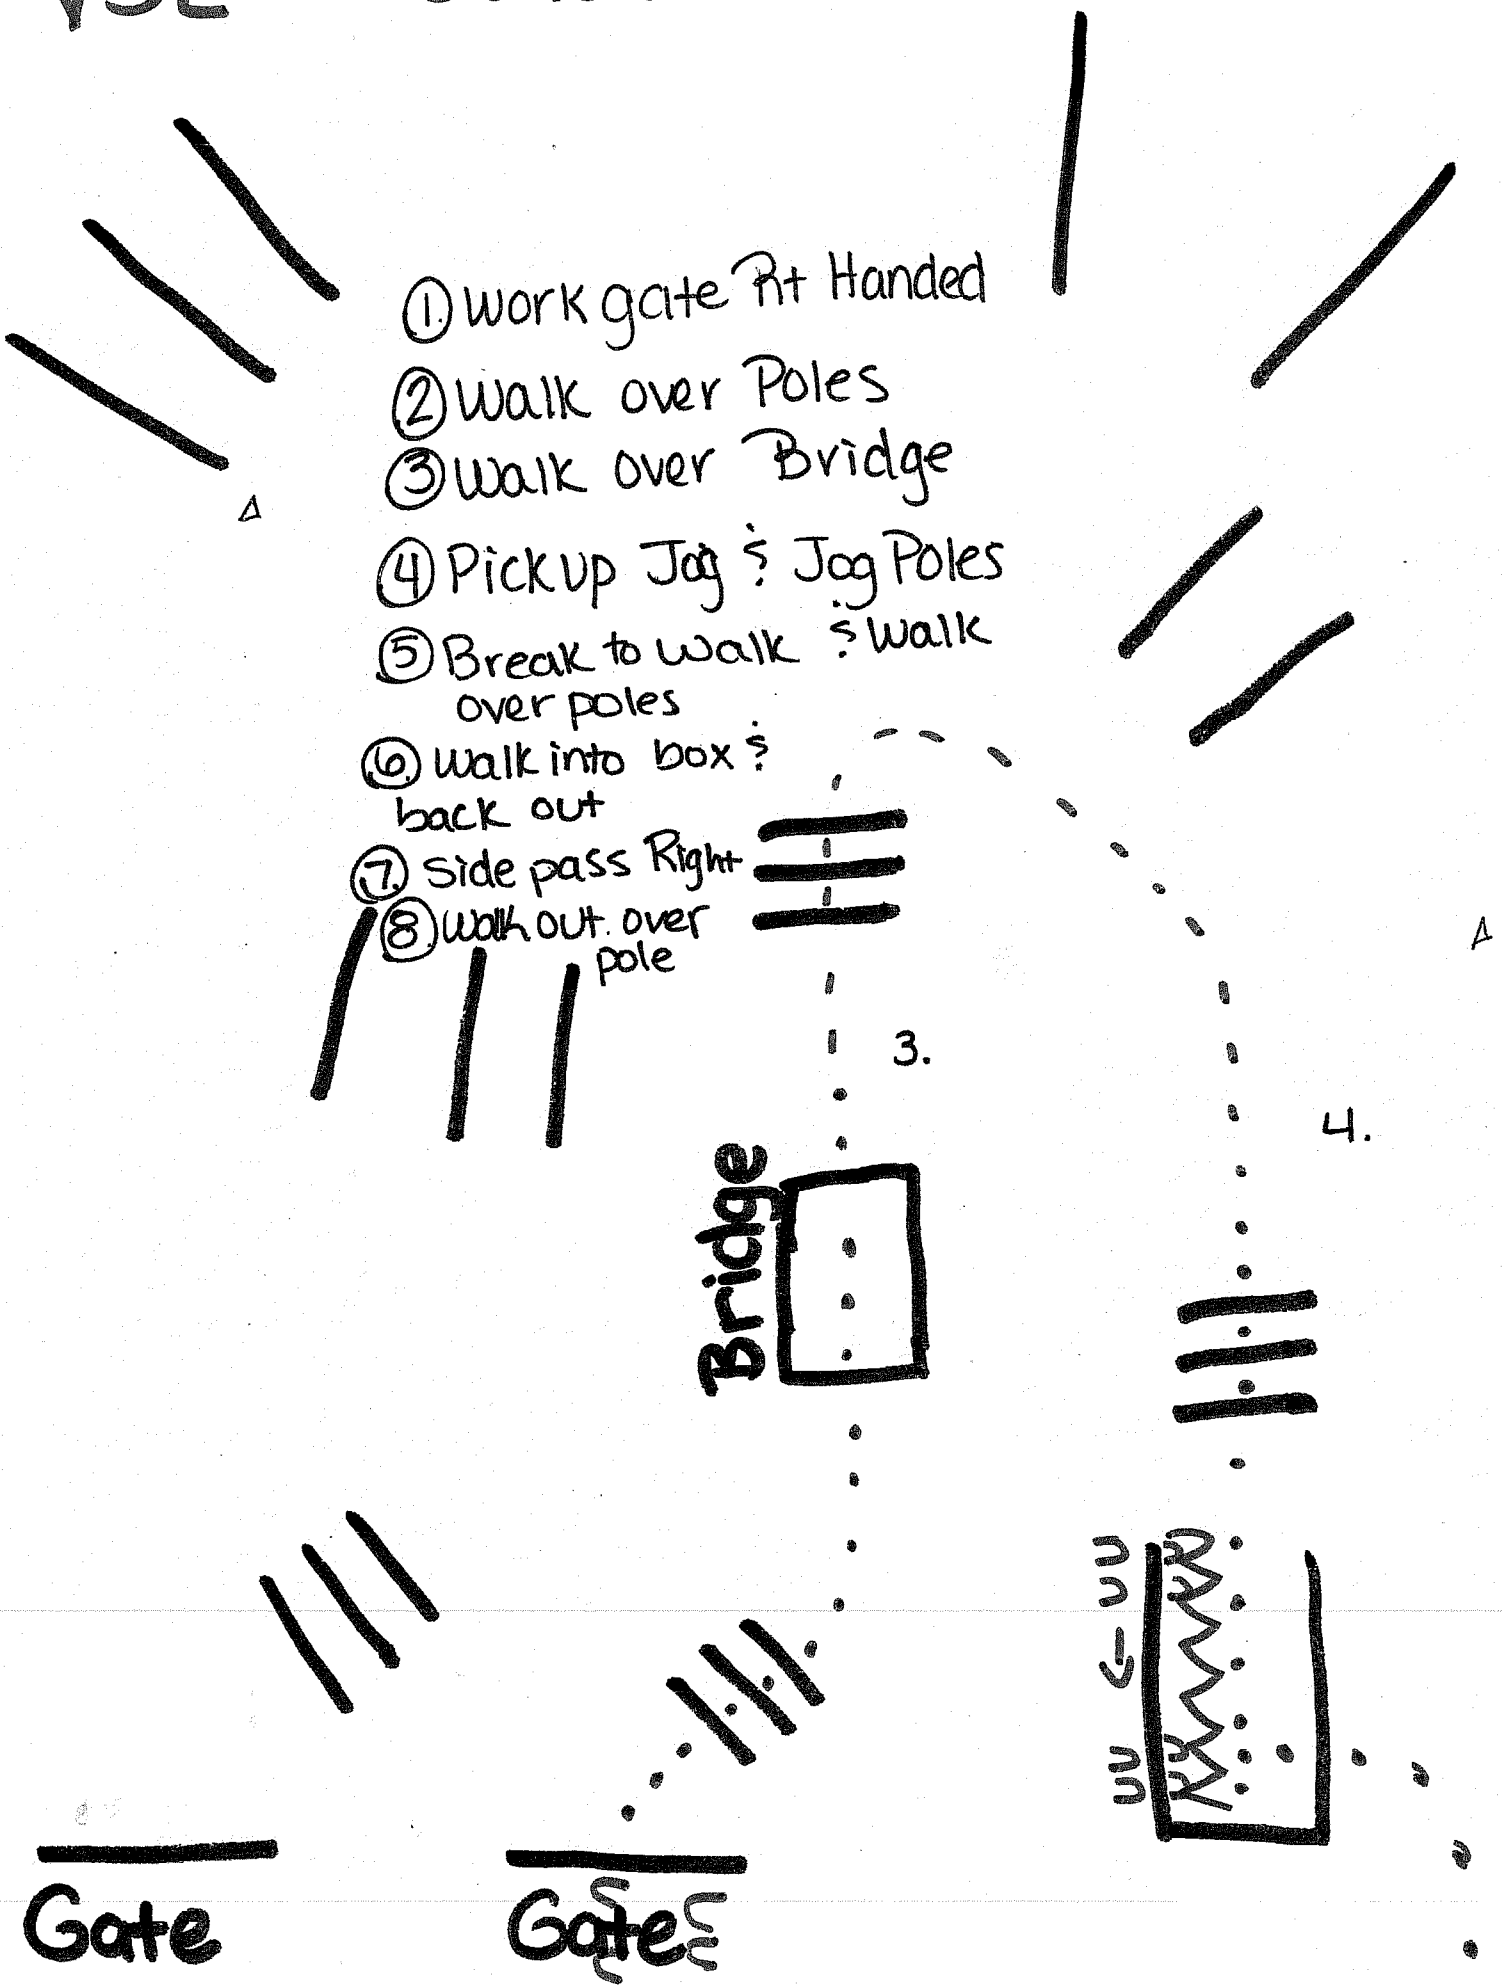

VSE

June 18th

- ① work gate Rt Handed
- ② walk over Poles
- ③ walk over Bridge
- ④ Pickup Jog & Jog Poles
- ⑤ Break to walk & walk over poles
- ⑥ walk into box & back out
- ⑦ side pass Right
- ⑧ walk out over pole

Gate

Gate

Bridge

3.

4.

A

W/T youth: Open Novice June 18th

- ① Work Gate Rt. Hand
- ② Walk over poles
- ③ Walk over Bridge
- ④ Pick up jog & jog poles
- ⑤ Break to walk & walk over poles
- ⑥ Walk into box & back out

Gate

Gate

W/T Ranch Trail June 18th

- ① work gate right handed
- ② walk over poles
- ③ walk over bridge
- ④ Jog over poles
- ⑤ Extend trot between cones as shown
- ⑥ walk over poles & into box
- ⑦ Back out
- ⑧ Side pass Right
- ⑨ walk out over pole

W/J/L Ranch Trail June 18th

- ① Work Gate Right Hand
- ② walk over poles
- ③ walk over bridge
- ④ Jog over poles
- ⑤ At cone pick up Right lead
↳ Canter 2 poles
- ⑥ At cone walk over poles & into box
- ⑦ back out
- ⑧ Side pass
- ⑨ Right out over pole