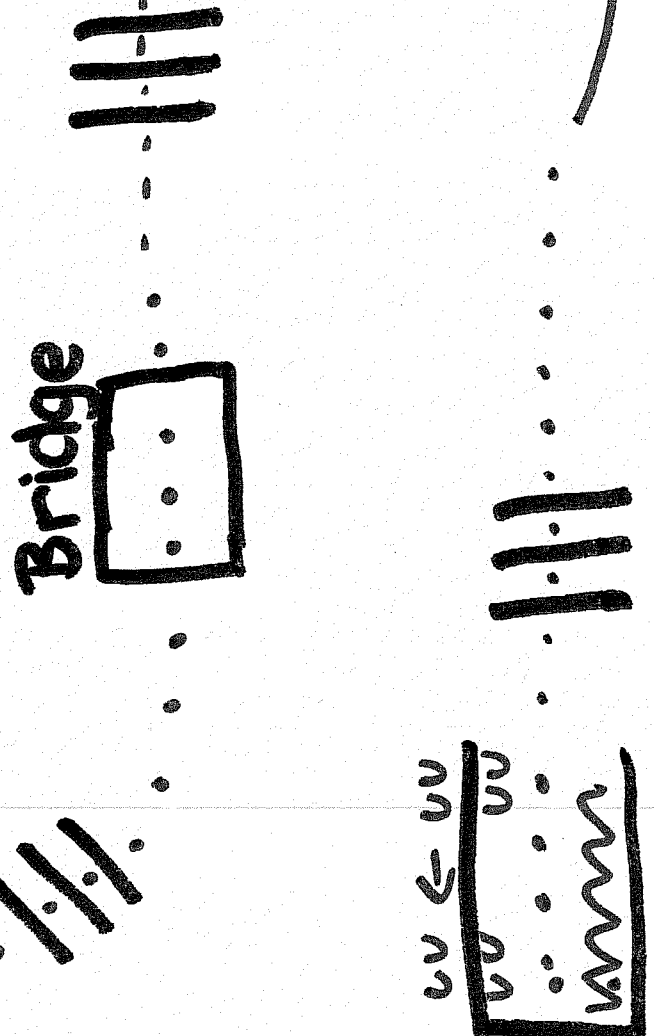

- ⑦ Side pass right
- ⑧ Walk out over pole

Gate

Gate

Jr., Int., & Sr Trail June 18th

- ① Work Gate Rt Handed
- ② Walk over poles
- ③ Walk over Bridge
- ④ Pick up Jog & Jog Poles
- ⑤ Left lead lope 3 poles
- ⑥ Simple lead Change to right lead lope & over 2 poles
- ⑦ Break to walk & walk poles & into box
- ⑧ back out
- ⑨ Side pass Right
- ⑩ Walk over pole & out

Gate

Gate

W/T Ranch Trail June 18th

- ① work gate right handed
- ② walk over poles
- ③ walk over bridge
- ④ Jog over poles
- ⑤ Extend trot between cones as shown
- ⑥ walk over poles & into box
- ⑦ Back out
- ⑧ Side pass Right
- ⑨ walk out over pole