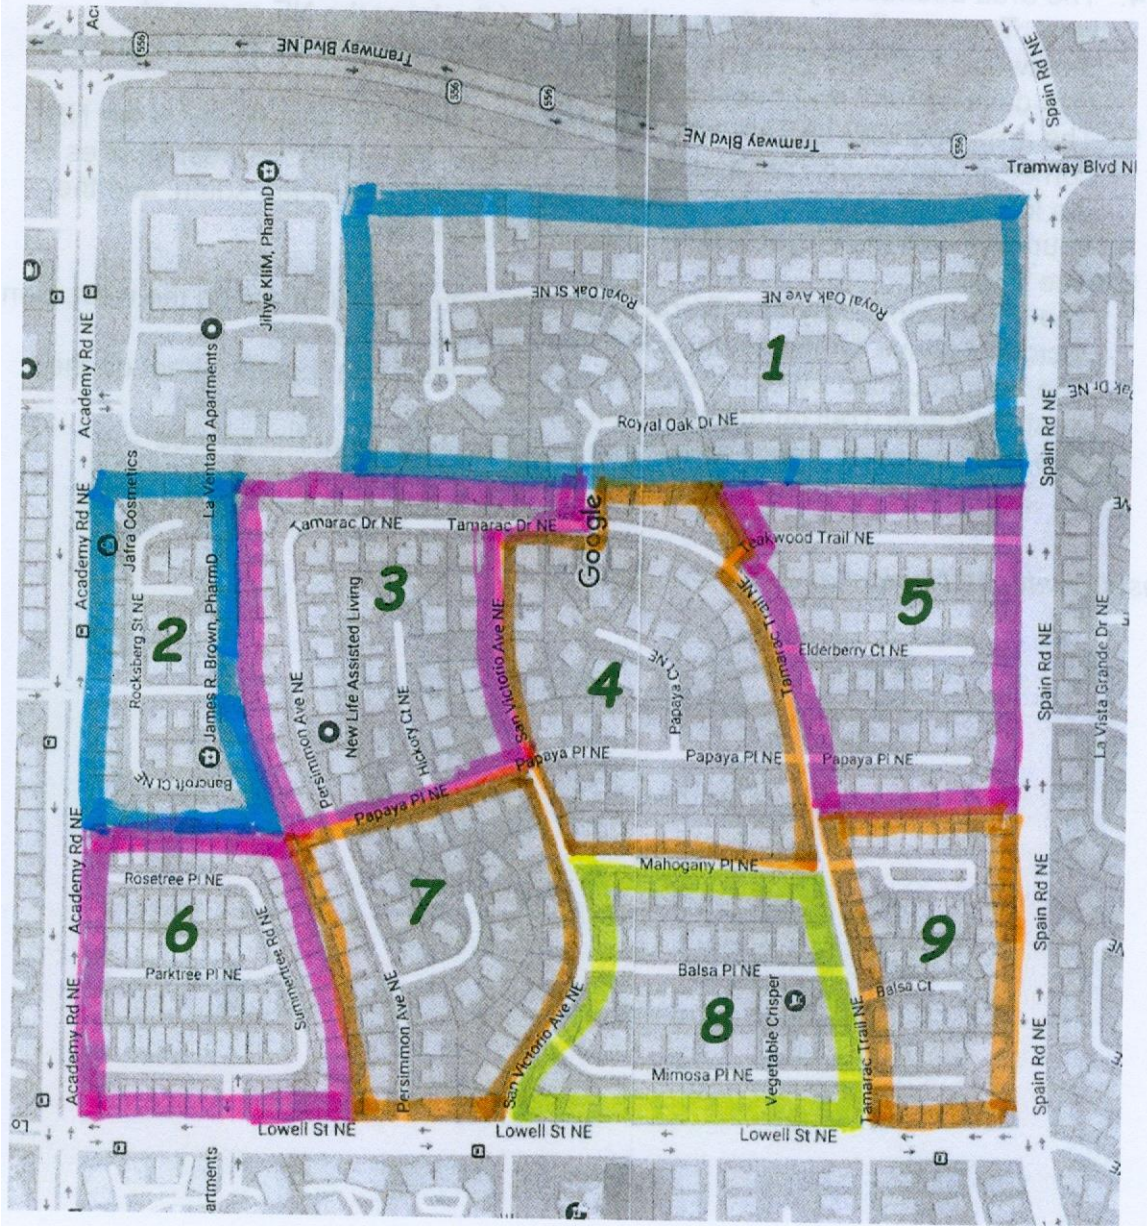

MAP OF PRORA DISTRICTS

1 – Royal Oak

2 – Coachmen Estates

6 – Terraces

3, 4, 5, 7, 8 – Peppertree 9 – Peppertree Place & Sun Terrace at Peppertree

PRORA Districts:

1. Albuquerque Ranch Estates and Royal Oak developments
2. Coachman Estates
3. The area bounded by Coachman Estates on the north, Papaya Place on the west, San Victorio Avenue on the south, and Albuquerque Ranch Estates and Royal Oak developments on the east
4. The area bounded by San Victorio Avenue on the north, Mahogany Place on the west, Tamarac Trail and the south lot line of the lot at the NE corner of Teakwood Trail and Tamarac Drive on the south, and the boundary with Royal Oak development and Tamarac Drive on the east
5. The area bounded by Tamarac Trail and the south lot line of the lot at the NE corner of Teakwood Trail and Tamarac Drive on the north, the west lot lines of the lots on the west side of Papaya Place, Spain Road on the south, and the boundary with the Royal Oak development on the east
6. The Terraces
7. The area bounded by The Terraces on the north, Lowell Street on the west, San Victorio Avenue on the south, and Papaya Place on the east
8. The area bounded by San Victorio Avenue on the north, Lowell Street on the west, Tamarac Trail on the south, and Mahogany Place on the east
9. The residences on Peppertree Place and Sun Terrace at Peppertree