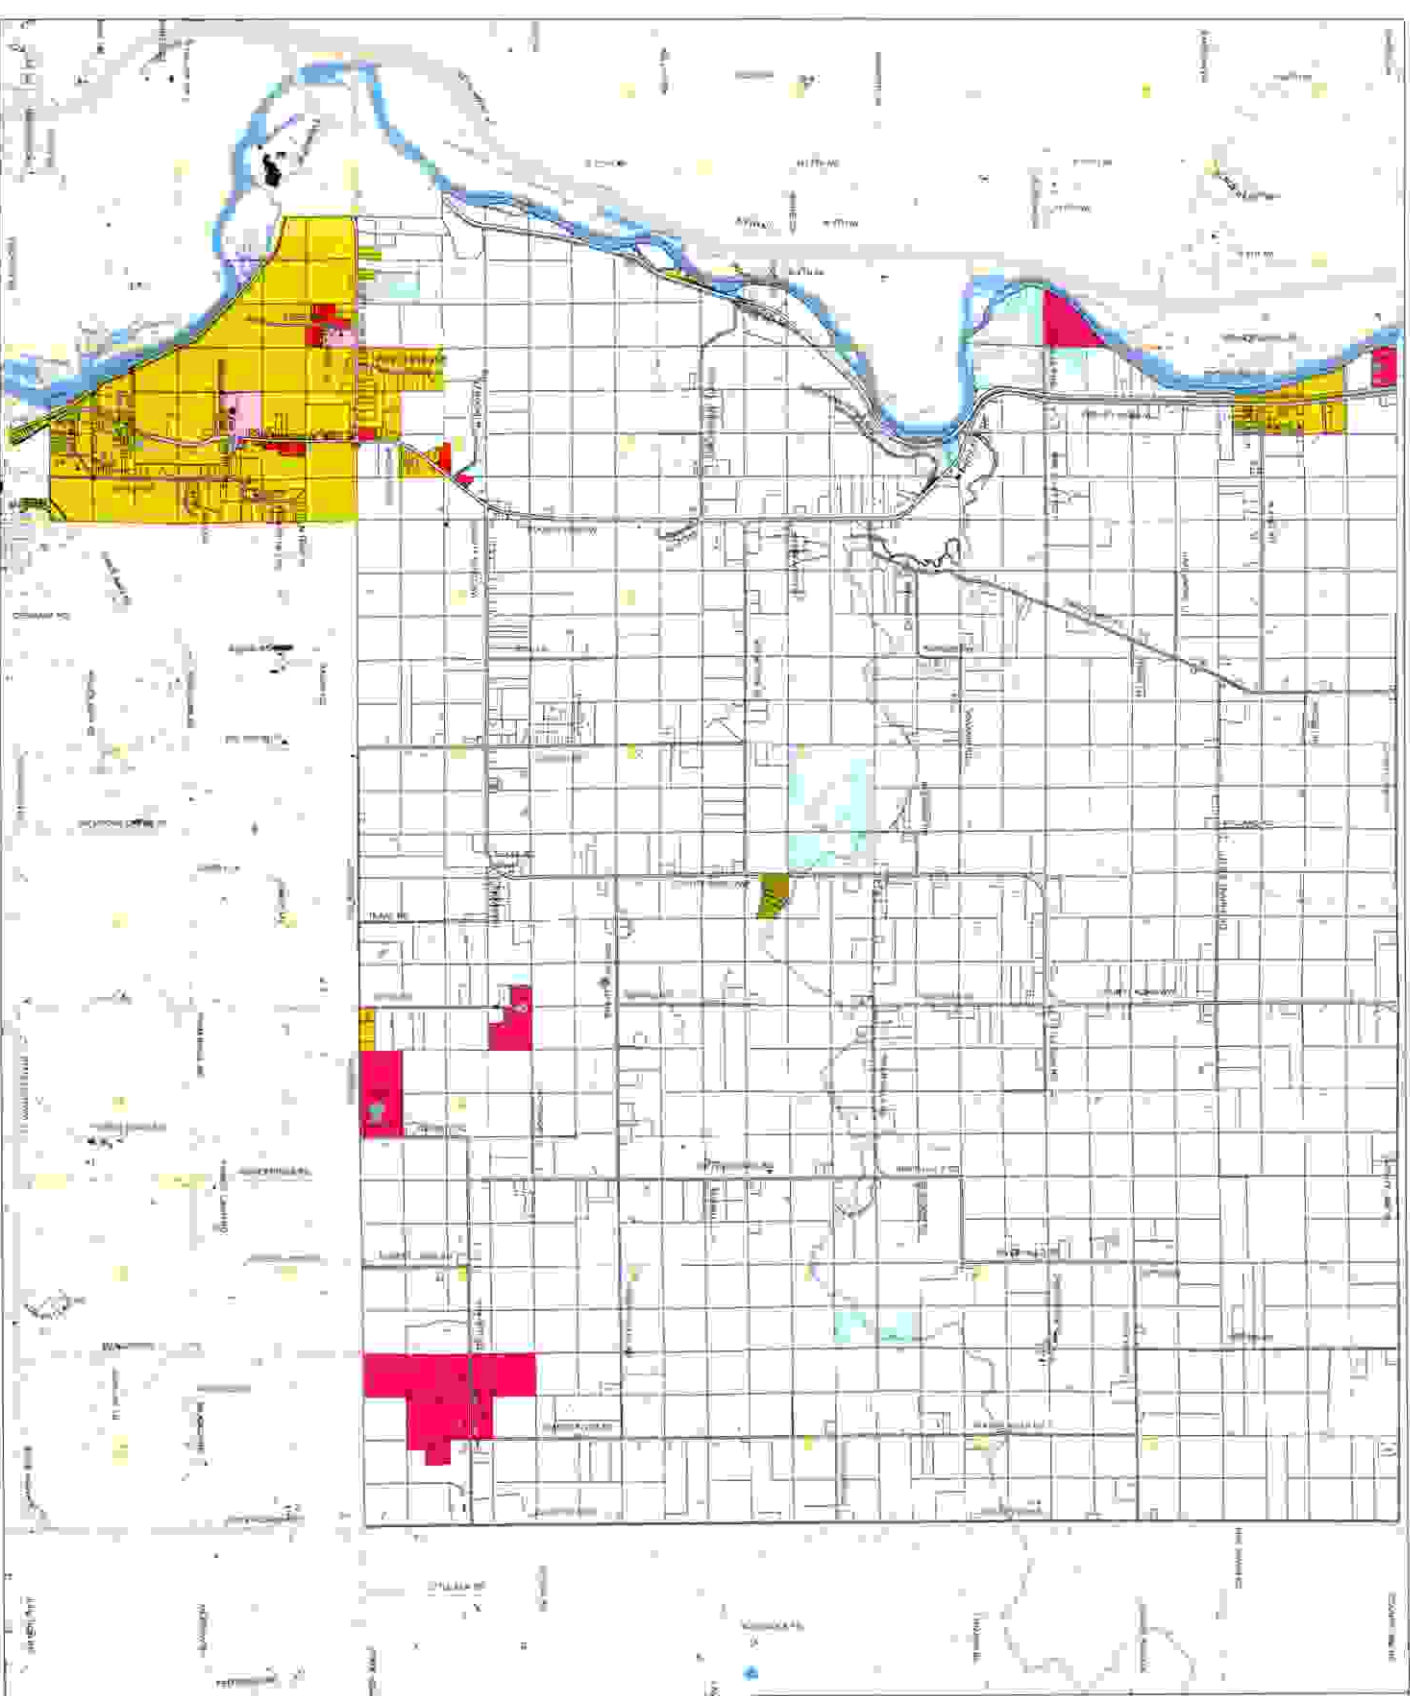

TOWN OF TEXAS - ZONING

CLASSIFICATIONS

Other Zoning

Features