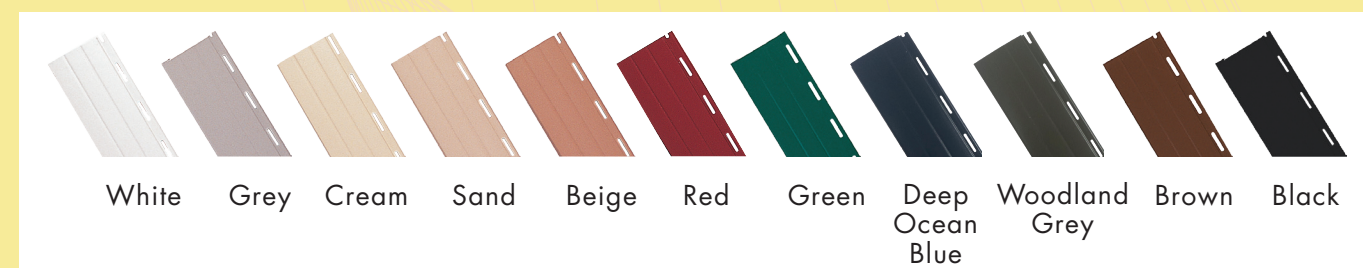

“ Save on your energy costs while protecting your most valuable asset. ”

Rollashield shutters not only offer protection and peace of mind, they provide a more comfortable and eco friendly environment. Lightweight yet extremely strong the curtain area consists of an aluminium skin injected with a polyurethane foam for added strength and insulation qualities.

Manufactured right here in Australia, discover for yourself why more and more people are taking advantage of this truly multi-functional product.

FEATURES AND BENEFITS.

- ✓ Up to **40%** Energy Savings on Heating & Cooling
- ✓ Security/Peace of Mind
- ✓ Insulating Qualities
- ✓ Privacy
- ✓ Airflow Control
- ✓ Bushfire Protection
- ✓ Storm Protection
- ✓ Noise Reduction
- ✓ Light Control
- ✓ Internal Controls
- ✓ Value For Money

STANDARD PROFILE COLOURS.