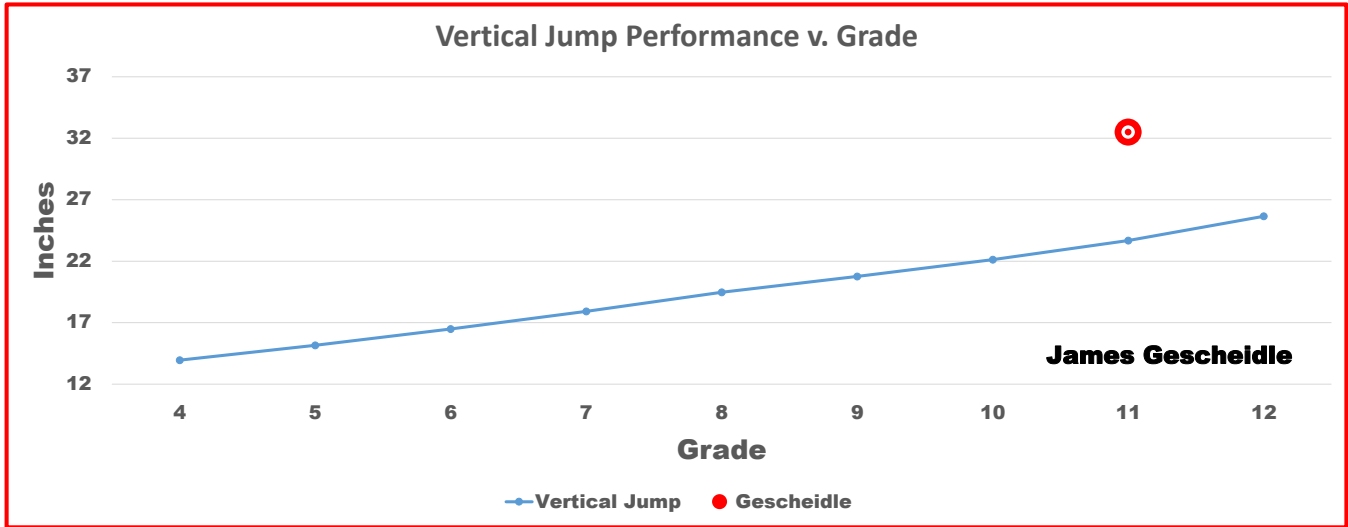

Zybek Sports SAT® Comparison and Targets for James Gescheidle

This graph illustrates how James Gescheidle compares to the other LBs in the 40 yard dash by grade

This graph illustrates how James Gescheidle compares to the other LBs in the 3-Cone by grade

This graph illustrates how James Gescheidle compares to the other LBs in the ProAgility by grade

SAT[®] Comparison and Targets for James Gescheidle

This graph illustrates how James Gescheidle compares to the other LBs in the Broad Jump by grade

This graph illustrates how James Gescheidle compares to the other LBs in the Vertical Jump by grade

Athlete Performance

SAT®

James Gescheidle

Highland HS

Position: **LB**

Graduation: **2024**

It's On You®