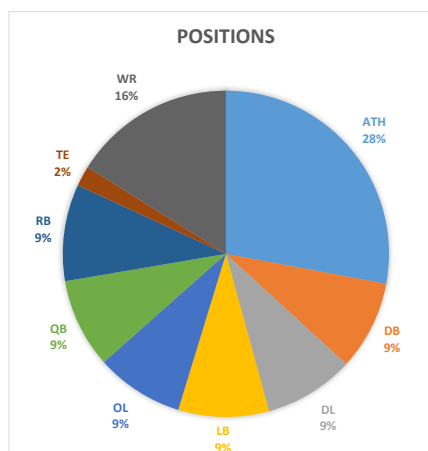

Zybek Sports SAT® 2020-2023 Information and Rank for James Gescheidle

Grade	Grad Year	Group Size
12	2023	4246
11	2024	3440
10	2025	2463
9	2026	1840
8	2027	1234
7	2028	951
6	2029	768
5	2030	651
4	2031	538
3	2032	340
2	2033	306
1	2034	44

Numbers by graduation

Numbers by Position		
ATH		5146
DB		1629
DL		1644
LB		1656
OL		1606
QB		1633
RB		1765
TE		370
WR		2962
		18,411

Details for LB position group for James Gescheidle

Average for LBs tested in 20/23

Grad. Year	Number	Height	Reach Height	Grade
2023	303	70.1	90.4	College
2022	389	70.3	90.5	12
2023	303	70.1	90.4	11
2024	216	69.4	89.5	10
2025	109	69.8	90.3	9
2026	87	67.7	86.8	8
2027	32	66.3	84.1	7
2028	20	63.0	81.8	6
2029	29	58.9	76.8	5
2030	12	56.5	75.4	4
2031	10	56.9	73.7	3

Averages for LB position group:

40 Yard	5.387 sec.	ProAgility	4.821 sec.
20 Yard	3.107 sec.	ProAgility Split	2.535 sec.
10 Yard	1.878 sec.	Broad Jump	97.48 in.
3-Cone	8.123 sec.	Vertical Jump	25.81 in.

Zybek Sports Rank and Recommendations for James Gescheidle

Compared to **18,411** Athletes tested 2020/2023

	10 YD Dash	20 YD Dash	40 YD Dash	ProAgility Split	ProAgility	3 Cone Drill	Vertical Jump	Broad Jump
Sample size	21470	20497	21615	19465	19621	14215	17148	21269
Rank	790	638	859	5849	4973	3901	825	3432
Percentage	96.3%	96.9%	96.0%	70.0%	74.7%	72.6%	95.2%	83.9%

Compared to **3,440** Athletes graduating in 2024 tested 2020/2023

	10 YD Dash	20 YD Dash	40 YD Dash	ProAgility Split	ProAgility	3 Cone Drill	Vertical Jump	Broad Jump
Sample size	2770	2600	2765	2600	2616	1733	2538	2766
Rank	66	54	97	582	454	414	71	353
Percentage	97.6%	97.9%	96.5%	77.6%	82.6%	76.1%	97.2%	87.2%

Compared to **1,656** LBs tested 2020 / 2023

	10 YD Dash	20 YD Dash	40 YD Dash	ProAgility Split	ProAgility	3 Cone Drill	Vertical Jump	Broad Jump
Sample size	1385	1358	1411	1363	1381	1057	1219	1339
Rank	59	39	32	601	477	362	80	362
Percentage	95.7%	97.1%	97.7%	55.9%	65.5%	65.8%	93.4%	73.0%

Compared to **216** all 2024 LB athletes tested 2020 / 2023

	10 YD Dash	20 YD Dash	40 YD Dash	ProAgility Split	ProAgility	3 Cone Drill	Vertical Jump	Broad Jump
Sample size	180	177	180	166	168	131	168	176
Rank	6	6	8	35	30	10	11	45
Percentage	96.7%	96.6%	95.6%	78.9%	82.1%	92.4%	93.5%	74.4%

Recommendations for James

	10 YD Dash	20 YD Dash	40 YD Dash	ProAgility Split	ProAgility	3 Cone Drill	Vertical Jump	Broad Jump
Current Performance	1.645	2.750	4.798	2.456	4.627	7.851	32.50	106
Suggested Target	1.645	2.723	4.606	2.333	4.581	7.694	33.2	108.1
Improvement	Maintain	0.027	0.192	0.123	0.046	0.157	0.650	2.1