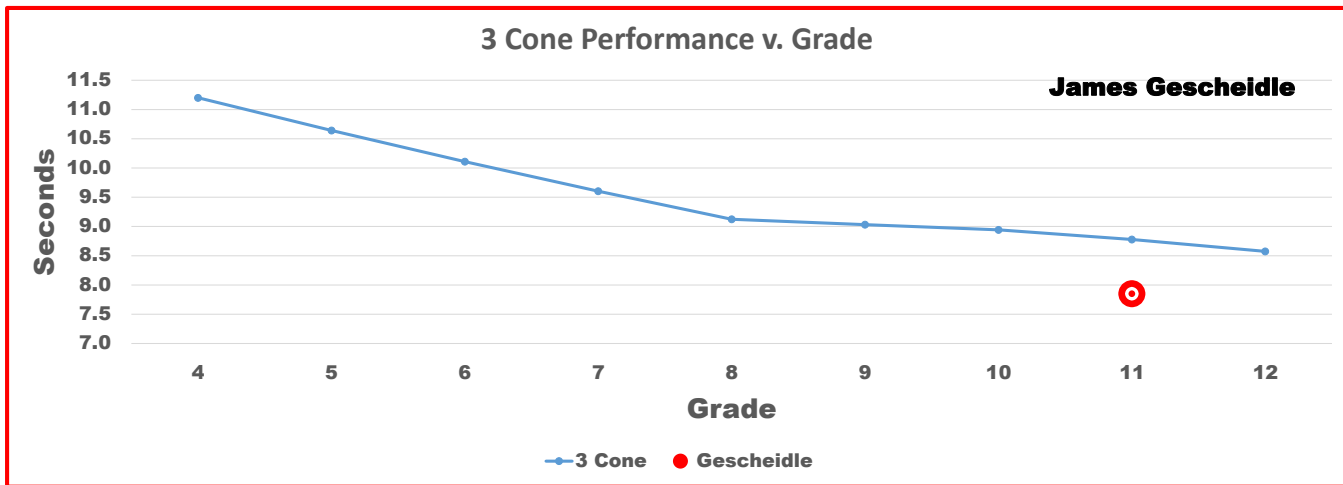

Recommendations for James

	10 YD Dash	20 YD Dash	40 YD Dash	ProAgility Split	ProAgility	3 Cone Drill	Vertical Jump	Broad Jump
Current Performance	1.645	2.750	4.798	2.456	4.627	7.851	32.50	106
Suggested Target	1.645	2.723	4.606	2.333	4.581	7.694	33.2	108.1
Improvement	Maintain	0.027	0.192	0.123	0.046	0.157	0.650	2.1

Zybek Sports SAT® Comparison and Targets for James Gescheidle

This graph illustrates how James Gescheidle compares to the other LBs in the 40 yard dash by grade

This graph illustrates how James Gescheidle compares to the other LBs in the 3-Cone by grade