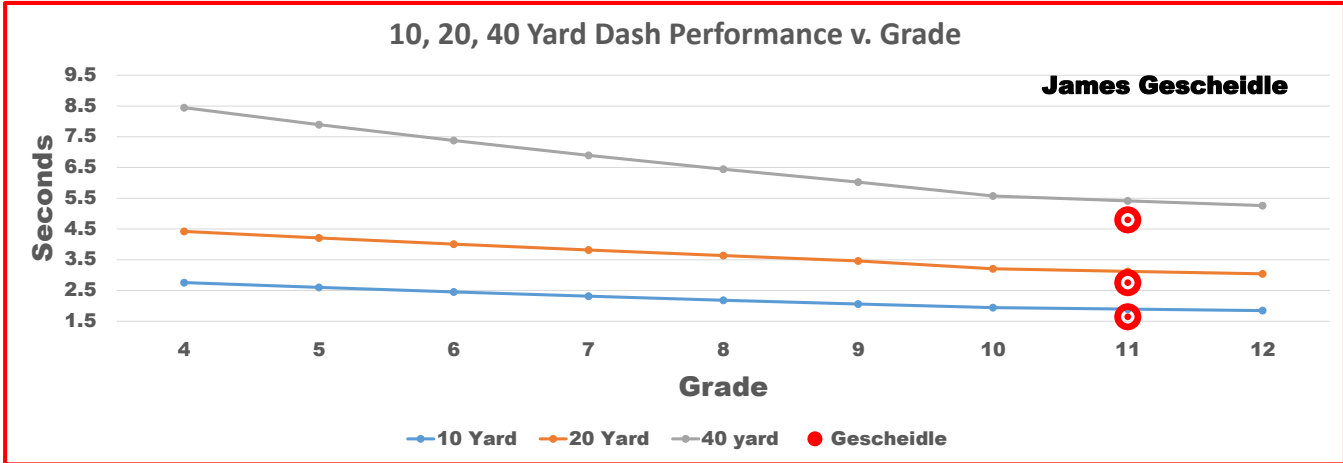

Zybek Sports SAT® Comparison and Targets for James Gescheidle

This graph illustrates how James Gescheidle compares to the other LBs in the 40 yard dash by grade