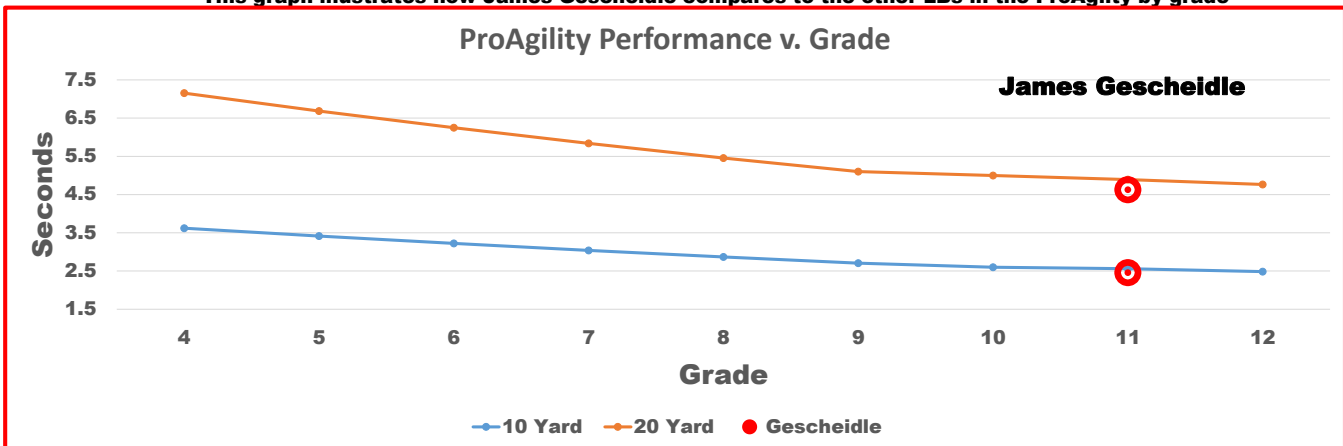

Zybek Sports SAT® Comparison and Targets for James Gescheidle

This graph illustrates how James Gescheidle compares to the other LBs in the 40 yard dash by grade

This graph illustrates how James Gescheidle compares to the other LBs in the 3-Cone by grade

This graph illustrates how James Gescheidle compares to the other LBs in the ProAgility by grade

SAT[®] Comparison and Targets for James Gescheidle

This graph illustrates how James Gescheidle compares to the other LBs in the Broad Jump by grade