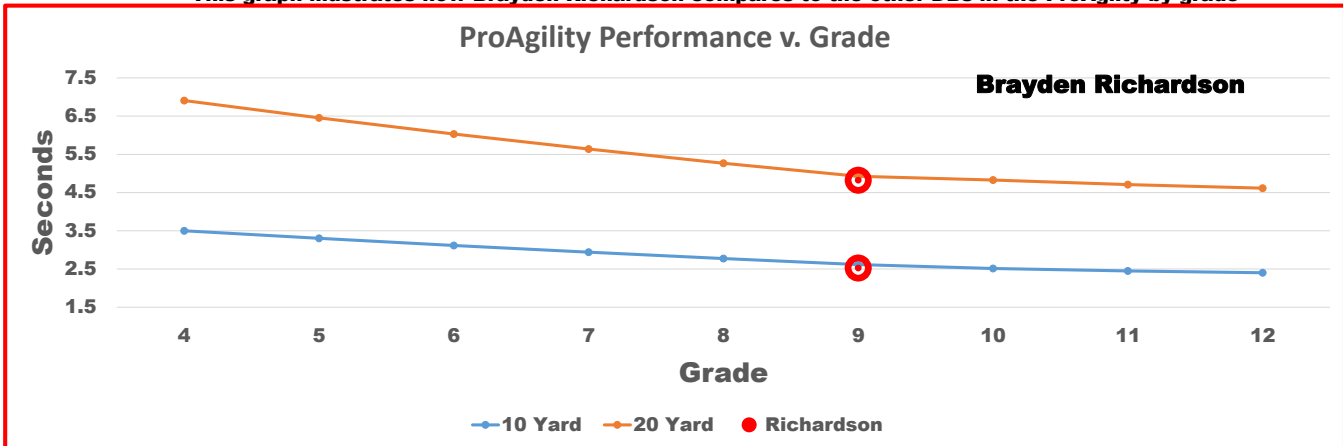

Zybek Sports SAT[®] Comparison and Targets for Brayden Richardson

This graph illustrates how Brayden Richardson compares to the other DBs in the 40 yard dash by grade

This graph illustrates how Brayden Richardson compares to the other DBs in the 3-Cone by grade

This graph illustrates how Brayden Richardson compares to the other DBs in the ProAgility by grade

SAT[®] Comparison and Targets for Brayden Richardson

This graph illustrates how Brayden Richardson compares to the other DBs in the Broad Jump by grade