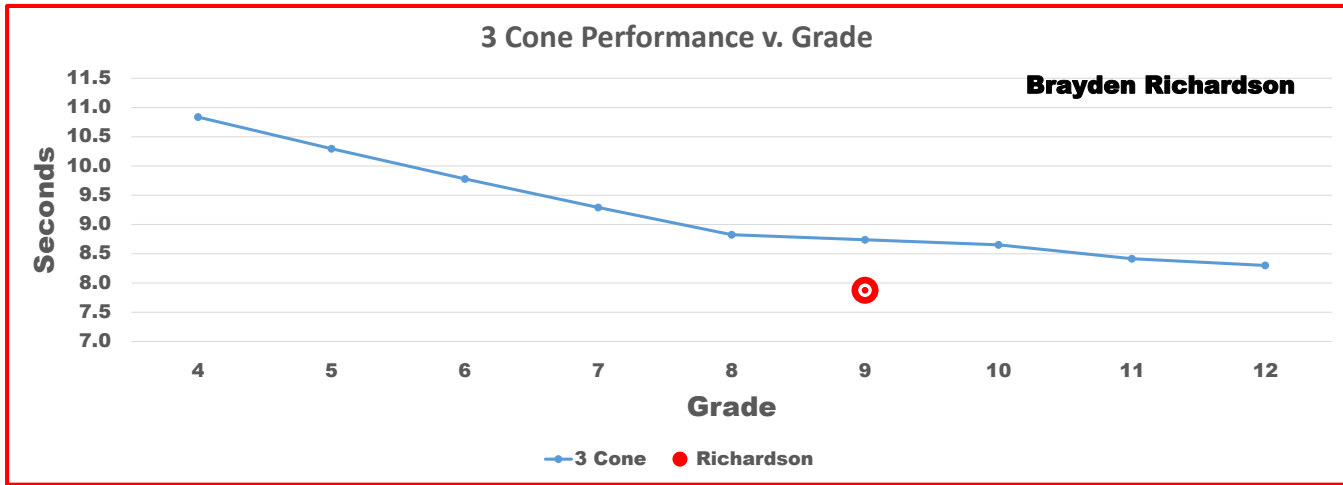

This graph illustrates how Brayden Richardson compares to the other DBs in the 3-Cone by grade