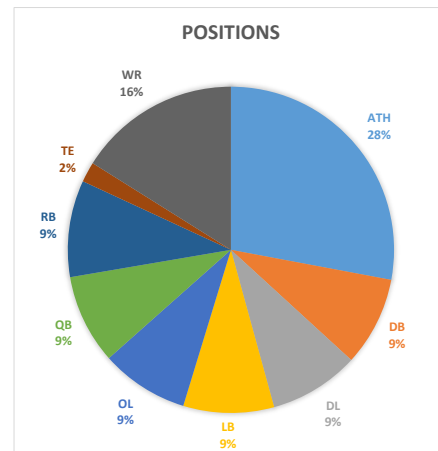

Zybek Sports SAT® 2020-2023 Information and Rank for Brayden Richardson

Grade	Grad Year	Group Size
12	2023	4246
11	2024	3440
10	2025	2463
9	2026	1840
8	2027	1234
7	2028	951
6	2029	768
5	2030	651
4	2031	538
3	2032	340
2	2033	306
1	2034	44

Numbers by Position	ATH	5146
	DB	1629
	DL	1644
	LB	1656
	OL	1606
	QB	1633
	RB	1765
	TE	370
		18,411

Details for DB position group for Brayden Richardson Average for DBs tested in 20/23

Grad. Year	Number	Height	Reach Height	Grade
2023	285	69.1	89.5	College
2022	356	69.5	89.4	12
2023	285	69.1	89.5	11
2024	219	69.3	89.9	10
2025	156	68.1	88.2	9
2026	55	66.7	86.3	8
2027	19	62.4	80.9	7
2028	17	62.1	80.9	6
2029	11	57.7	75.3	5
2030	15	56.0	71.4	4
2031	9	54.3	69.8	3

Numbers by graduation

Averages for DB position group:

40 Yard	5.204 sec.	ProAgility	4.682 sec.
20 Yard	3.022 sec.	ProAgility Split	2.468 sec.
10 Yard	1.85 sec.	Broad Jump	103 in.
3-Cone	7.939 sec.	Vertical Jump	27.48 in.

Zybek Sports Rank and Recommendations for Brayden Richardson

Compared to **18,411** Athletes tested 2020/2023

	10 YD Dash	20 YD Dash	40 YD Dash	ProAgility Split	ProAgility	3 Cone Drill	Vertical Jump	Broad Jump
Sample size	21470	20497	21615	19465	19621	14215	17148	21269
Rank	3228	2247	2074	7943	8480	4133	1983	1318
Percentage	85.0%	89.0%	90.4%	59.2%	56.8%	70.9%	88.4%	93.8%

Compared to **1,840** Athletes graduating in 2026 tested 2020/2023

	10 YD Dash	20 YD Dash	40 YD Dash	ProAgility Split	ProAgility	3 Cone Drill	Vertical Jump	Broad Jump
Sample size	1536	1405	1533	1296	1320	838	1223	1481
Rank	107	53	34	255	273	104	48	13
Percentage	93.0%	96.2%	97.8%	80.3%	79.3%	87.6%	96.1%	99.1%

Compared to **1,629** DBs tested 2020 / 2023

	10 YD Dash	20 YD Dash	40 YD Dash	ProAgility Split	ProAgility	3 Cone Drill	Vertical Jump	Broad Jump
Sample size	1343	1333	1363	1339	1341	1025	1146	1335
Rank	407	332	335	910	1002	536	368	279
Percentage	69.7%	75.1%	75.4%	32.0%	25.3%	47.7%	67.9%	79.1%

Compared to **55** all 2026 DB athletes tested 2020 / 2023

	10 YD Dash	20 YD Dash	40 YD Dash	ProAgility Split	ProAgility	3 Cone Drill	Vertical Jump	Broad Jump
Sample size	46	46	46	43	43	41	42	46
Rank	4	3	3	11	16	6	7	2
Percentage	91.3%	93.5%	93.5%	74.4%	62.8%	85.4%	83.3%	95.7%

Recommendations for Brayden

	10 YD Dash	20 YD Dash	40 YD Dash	ProAgility Split	ProAgility	3 Cone Drill	Vertical Jump	Broad Jump
Current Performance	1.744	2.852	4.905	2.524	4.824	7.877	29.75	113
Suggested Target	1.692	2.823	4.856	2.448	4.583	7.719	30.3	115.3
Improvement	0.052	0.029	0.049	0.076	0.241	0.158	0.595	2.3