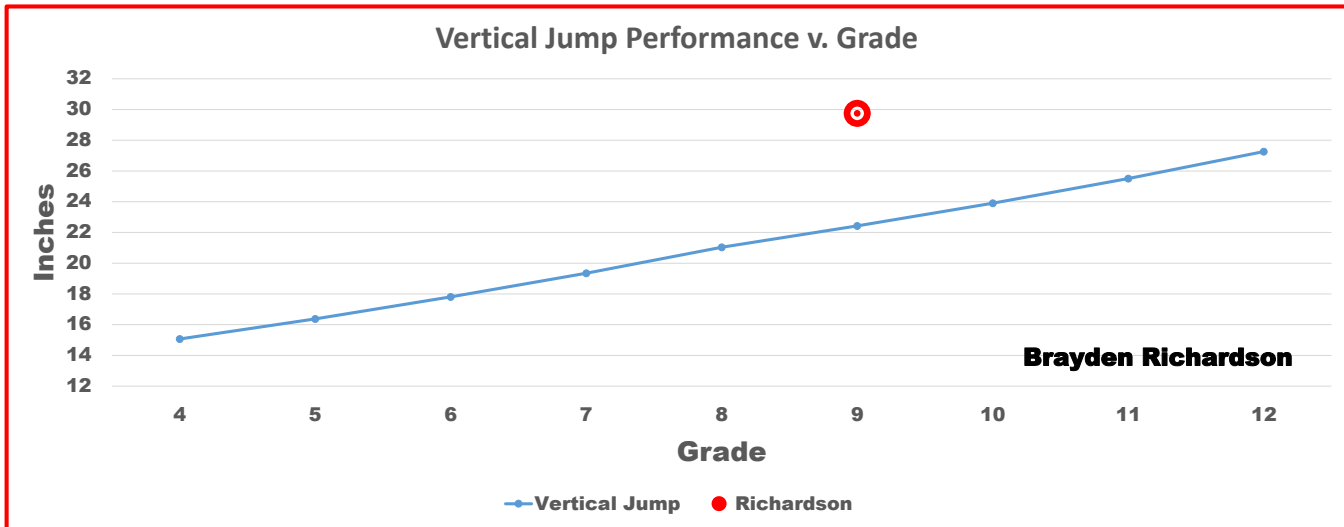

Zybek Sports SAT[®] Comparison and Targets for Brayden Richardson

This graph illustrates how Brayden Richardson compares to the other DBs in the 40 yard dash by grade

This graph illustrates how Brayden Richardson compares to the other DBs in the 3-Cone by grade

This graph illustrates how Brayden Richardson compares to the other DBs in the ProAgility by grade

SAT[®] Comparison and Targets for Brayden Richardson

This graph illustrates how Brayden Richardson compares to the other DBs in the Broad Jump by grade

This graph illustrates how Brayden Richardson compares to the other DBs in the Vertical Jump by grade

Athlete Performance

SAT®

Brayden Richardson

Sleepy Hollow

Position: **DB**

Graduation: **2026**

It's On You®