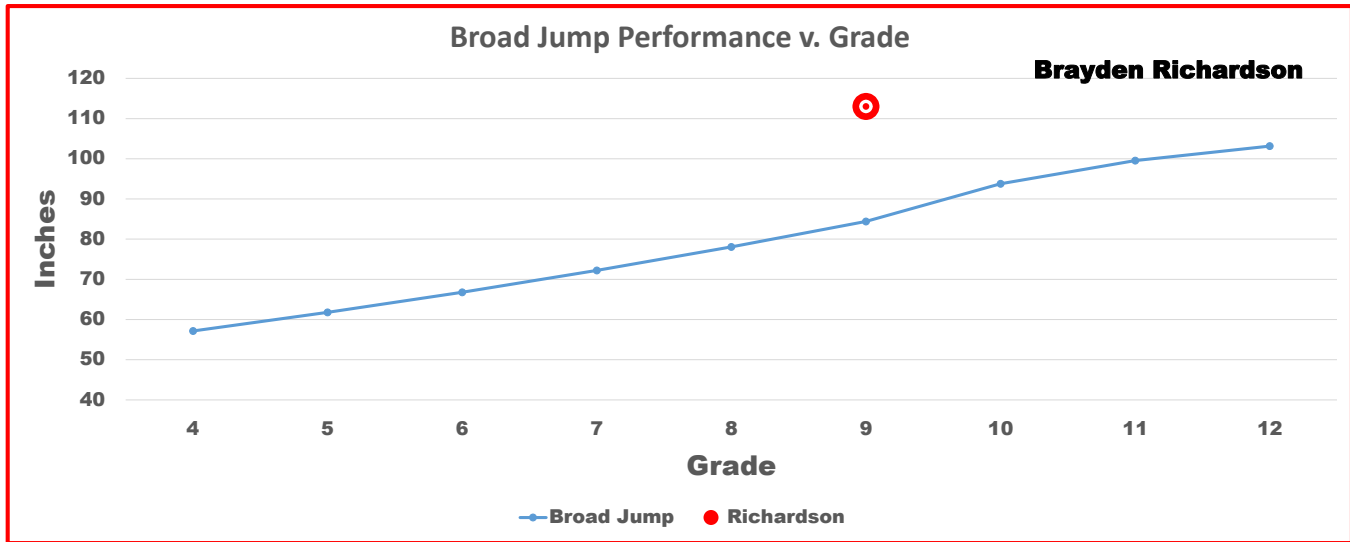

Zybek Sports SAT[®] Comparison and Targets for Brayden Richardson

This graph illustrates how Brayden Richardson compares to the other DBs in the 40 yard dash by grade

This graph illustrates how Brayden Richardson compares to the other DBs in the 3-Cone by grade

This graph illustrates how Brayden Richardson compares to the other DBs in the ProAgility by grade

SAT[®] Comparison and Targets for Brayden Richardson

This graph illustrates how Brayden Richardson compares to the other DBs in the Broad Jump by grade