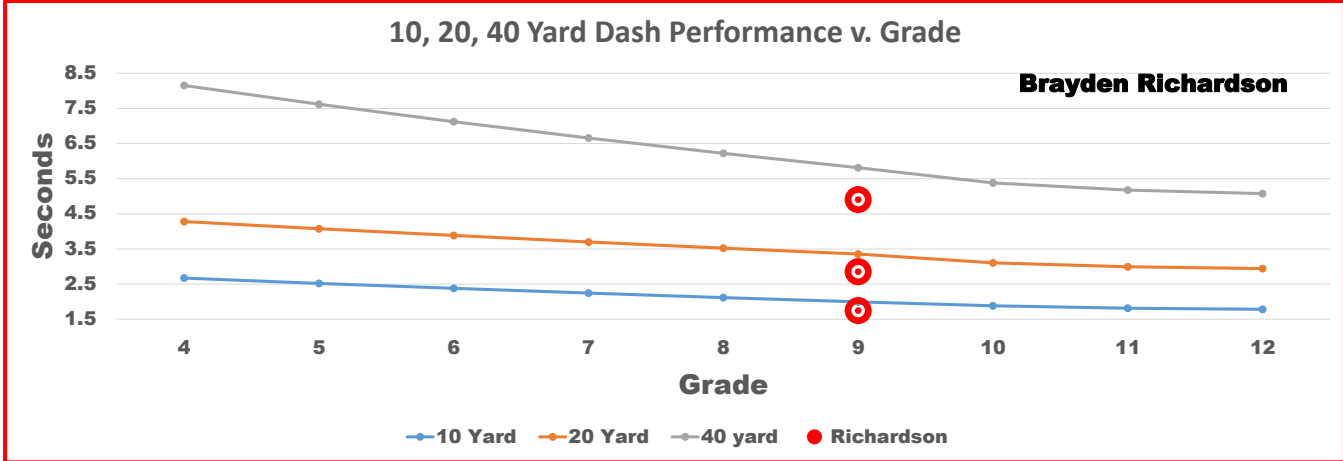

Zybek Sports SAT® Comparison and Targets for Brayden Richardson

This graph illustrates how Brayden Richardson compares to the other DBs in the 40 yard dash by grade