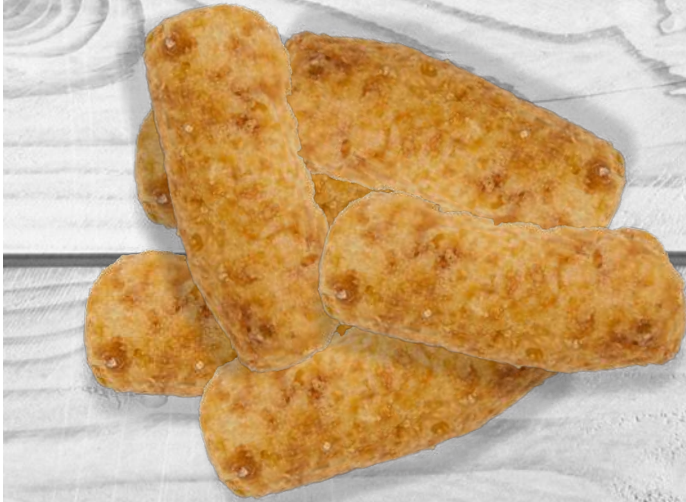

TASTE THE EXTRAORDINARY

PEANUT PUFFS