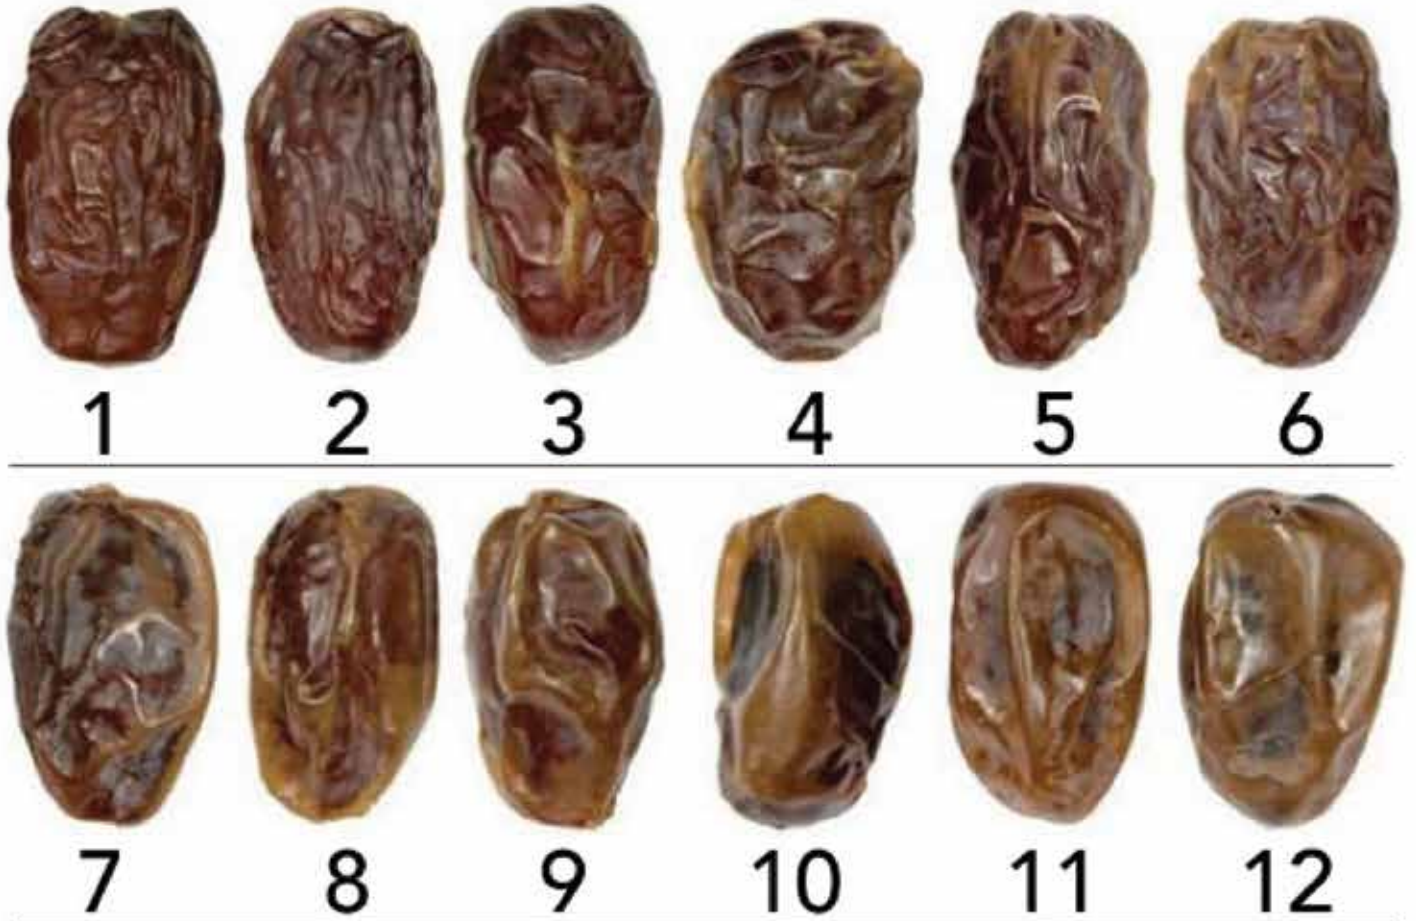

TASTE THE EXTRAORDINARY

MEDJOOL DATES GRADE CHART

Item #	Product Name	Min. Weight per Unit	Max. Weight per Unit	Avg. Weight per Unit	Tolerance Div. from Avg.	Percentage of Loss Skin
119-074	Natures Envy Medjool Dates Large	18g	23g	20.5g	0.5	Up to 15% of the Surface
119-075	Natures Envy Medjool Dates Large	18g	23g	20.5g	0.5	Up to 15% of the Surface
119-079	MedjoolPlus Choice Dates Large	18g	23g	20.5g	0.5	Up to 15% of the Surface
119-080	MedjoolPlus Choice Dates Jumbo	20g	25g	22.5g	0.5	Up to 15% of the Surface
119-081	MedjoolPlus Delight Dates Giant	23g	27g	25g	0.5	Up to 15% of the Surface
119-083	MedjoolPlus Premium Dates Super Jumbo	23g	27g	25g	0.5	Up to 10% of the Surface for 10% of the fruit
119-084	MedjoolPlus Delight Dates Large	18g	23g	20.5g	0.5	Up to 15% of the Surface
119-085	MedjoolPlus Delight Dates Jumbo	20g	25g	22.5g	0.5	Up to 15% of the Surface
119-087	MedjoolPlus Super Juicy Extra Jumbo Dates	23g	27g	25g	0.5	Up to 10% of the Surface for 10% of the fruit

TASTE THE EXTRAORDINARY

MEDJOOOL DATES GRADE CHART

Type	Acceptable Loose Skin	Tolerance Loose Skin	Tolerance % by Net Weight
Premium	1,2	3,4	10%
Delight	3,4,5	6,7	10%
Classic	3,4,5,6,7	8,9	10%
Supreme	6,7,8	9,10	12%