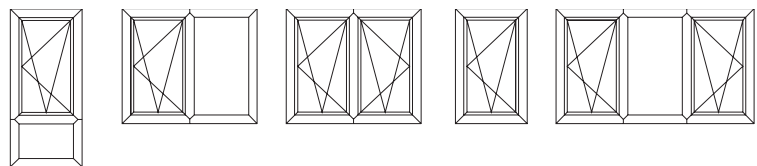

Styles and shapes

REHAU range at a glance

TOTAL70

Casement windows including french windows

Comprehensive range of styles, (chamfered and sculptured) and a variety of colour options.

Bay & bow windows

Full range of compatible ancillary profiles which provide most attractive means of achieving the desired look.

Rio flush fit windows

Providing an attractive means of replicating traditional timber casement windows.

Tilt & turn windows

A choice of styles which have the option of the window tilting inwards or being fully opened inwards.