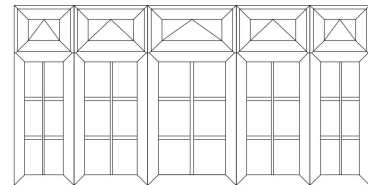

Outside

Choose from 3 jointing options

Let in the light with bay and bow windows

Create a wonderful sense of space and light with REHAU bay & bow windows.

Bay and bow windows are an elegant and attractive external feature in your home, whilst internally they create a wonderful sense of space and light. Whether you frame a beautiful view or simply flood your room with sunlight, a bay or bow window will enhance your home.

**Space
and light**

**Strength and
performance**

**Customise
your look**

**Bay and bow window
styles and shapes**

Contemporary, versatile style with tilt and turn windows

A functional alternative to opening out windows creating the look and feel of the continent.