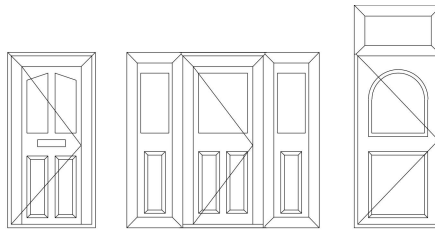

Heritage & vertical sliding windows

Vertical & sliding windows

The most authentic replication of a traditional vertically sliding window, with a choice of sash options, run through sash horns, georgian bars and traditional style furniture.

AGILA doors

Front composite entrance doors

A beautiful range of composite door panel options that compliment the choice of REHAU frame.