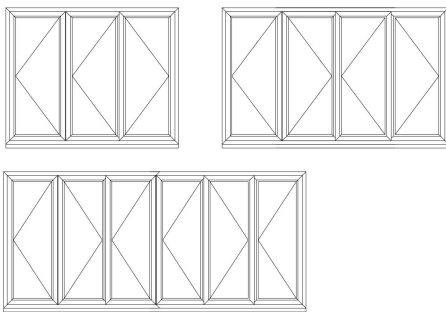

Transform your home

Open up your home with the AGILA multi-fold door and bring the outside in.

As a popular alternative to more traditional french doors and sliding patio doors, multi-fold doors can create an open plan feel for any type of building. The multi-facet panes fold back into a concertina style, allowing a wide opening offering unrestricted access.

The REHAU multi-fold door is a sophisticated door system which meets the demands of almost any property, enabling you to choose the number of panes to suit your needs. Dependent upon the size of the opening you can have up to a maximum number of 7 panes, covering a span of almost 5.5 metres and with the option of the master door being located on the right or left side, you have complete flexibility.

Integrated low threshold track is completely reversible allowing for doors to open in or out.

AGILA multi-fold door styles and shapes

Up to 7 window panes

5.5 metre span

Open plan feel

AGILA multi-fold doors