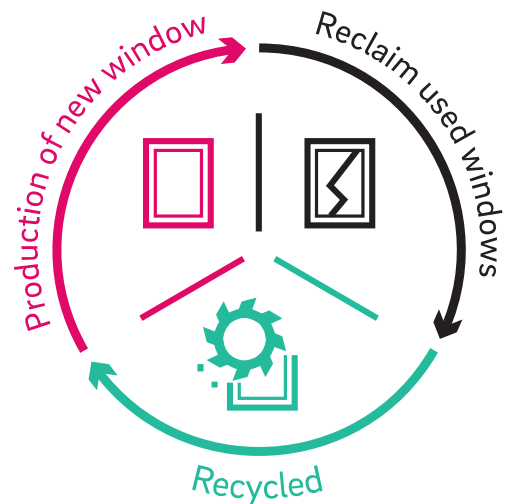

REHAU window systems have been tested in accordance with and meet the highest requirements of BS7412 for the standard of a manufactured window.

Enhanced security

REHAU windows and doors are tested to the highest security standards giving you an added level of security to your home and family.

Weather performance

Independently tested REHAU windows and doors achieve the highest BSI ratings for wind, water and air protecting your home from the elements.

Excellent sustainability

As a manufacturer, we are conscious of the impact our actions have on people and the environment. The use of recycled materials is one of our strategic objectives. By making our own processes more efficient and creating new opportunities for recycling, our aim is to make it as easy as possible for everyone to make the choice of using recycled products.