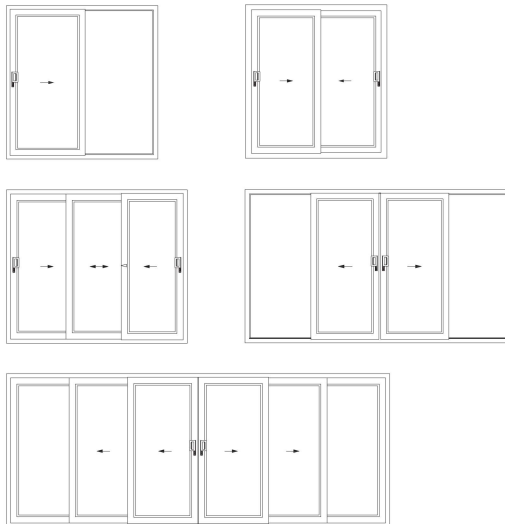

Heritage & vertical sliding windows

Vertical & sliding windows

The most authentic replication of a traditional vertically sliding window, with a choice of sash options, run through sash horns, georgian bars and traditional style furniture.

AGILA doors

Front composite entrance doors

A beautiful range of composite door panel options that compliment the choice of REHAU frame.

Sliding doors

Multi-pane configurations and large overall sizes provide homeowners with greater choice. Enhanced security and hardware guarantees provide peace of mind.