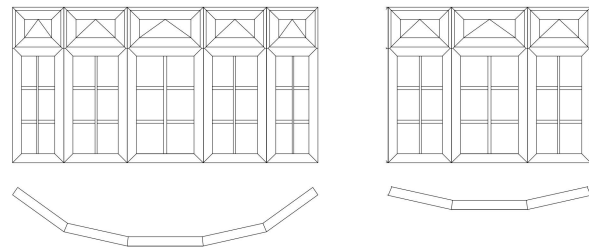

Styles and shapes

REHAU range at a glance

TOTAL70

Casement windows including french windows

Comprehensive range of styles, (chamfered and sculptured) and a variety of colour options.

Bay & bow windows

Full range of compatible ancillary profiles which provide most attractive means of achieving the desired look.