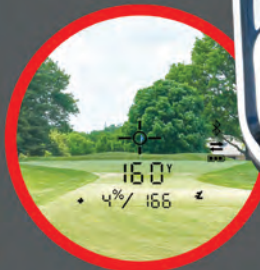

Bushnell® GOLF

Nelly Korda
Major Champion

2023 COLLECTION

NEW **PRO
X3**

Dual Display

SKU# 202250

THE WORLD'S BEST JUST GOT EVEN BETTER

- Slope with "Elements" Compensated Distances with Adjustable Home Elevation
- Dual Display
- Patented Locking Slope-Switch Technology
- Patented PinSeeker with Visual JOLT
- Integrated BITE Magnetic Cart Mount
- IPX7 Fully Waterproof
- Rubber Armored Metal Housing
- Ranges 600+ Yards to a Flag
- 7x Magnification
- Bluetooth Connectivity to Bushnell Mobile App
- Premium Carry Case & CR2 Battery Included

Slope ON

Slope OFF

SKU# 362151 (White)

SKU# 362150 (Black)

EVOLUTIONARY GPS WATCH FEATURING BUSHNELL'S PATENTED SLOPE

- Patented Slope Compensated Distances
- Dynamic Green Mapping (front/center/back distances are shown based on golfer's line of play)
- Color Touchscreen Display
- GreenView with Moveable Pin Placement
- HoleView with Shot Planning
- 38,000+ Preloaded Courses
- Scorekeeping with Statistics
- Auto Course Recognition
- Auto Hole Advance
- Shot Distance Calculator
- 12+ Hour Battery Life
- Bushnell Golf Mobile App Included

GreenView

HoleView with Shot Planning

SKU# 362110 (Black)

SKU# 362111 (Neon Orange)

SKU# 362112 (Bright Royal Blue)

SKU# 362113 (Gray Camo)

EASY-TO-USE, CONVENIENT GOLF GPS WITH BITE MAGNETIC MOUNT

- Front/Center/Back Distances
- GreenView with Moveable Pin Placement
- Integrated BITE Magnetic Cart Mount
- Up to 6 Hazards per Hole
- 38,000+ Preloaded Courses
- Auto Course Recognition
- Auto Hole Advance
- Shot Distance Calculator
- 15+ Hour Battery Life
- Bushnell Golf Mobile App Included