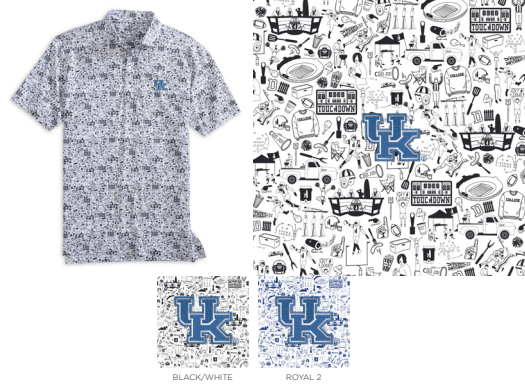

BLACK

METEOR

ROYAL 2

JMKO1890 (VAUGHN)
SIZES S-XXL / 58128

BLACK

METEOR

ROYAL 2

JMKO3620 (FREEBORNE)
SIZES S-XXL / 58128

BLACK

ROYAL 2

SEAL 2

WHITE

JMKO3900 (SURGE)
SIZES S-XXL / 58128

SNOW

JMKO4460 (SULLY)
SIZES S-XXL / 65148

HEATHER BLACK

LIGHT GRAY

ROYAL 2

JMJK2280 (CADE)
SIZES S-XXL / 74158

SEAL

JMJK2470 (HOLTON)
SIZES S-XXL / 74158

LIGHT GRAY

JBPO2010 (LYNDON) - BOYS
SIZES S-XXL / 3880

JBPO7000 (TAILGATER 2.0) - BOYS
SIZES S-XXL / 3880

JBKO3980 (FREEMAN) - BOYS
SIZES S-XXL / 4088

JBKO4460 (SULLY) - BOYS
SIZES S-XXL / 4088

JWST1010 (MEREDITH) - WOMENS
SIZES XS-XL / 2858

JWLT1000 (VALERIE) - WOMENS
SIZES XS-XL / 4288

JWKO1080 (SUSIE) - WOMENS
SIZES XS-XL / TBD