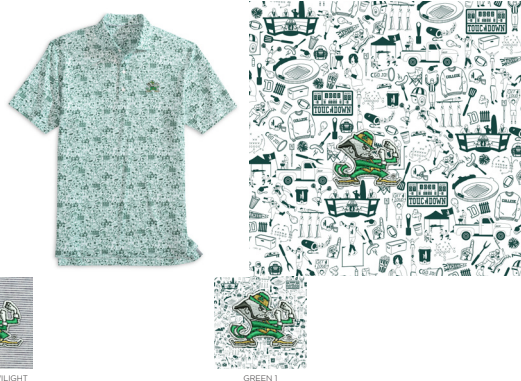

UNIVERSITY OF NOTRE DAME JOHNNIE-O COLLEGIATE COLLECTION

+3.95 EMBROIDERY CHARGE

JMST3160 (HEATHERED SPENCER)
SIZES S-XXL / 2858

JMLT2620 (TALON)
SIZES S-XXL / 60130

JMPO4690 (HURON)
SIZES S-XXL / 58128

JMPO8200 (CLIPPER)
SIZES S-XXL / 58128

JMPO2010 (LYNDON)
SIZES S-XXL / 58128

JMPO7500 (HINSON)
SIZES S-XXL / 58128

JMPO7000 (TAILGATER 2.0)
SIZES S-XXL / 58128

JMWL8820 (ARCHIE)
SIZES S-XXL / 70148

JMSH1700 (CROSS COUNTRY SHORTS)
SIZES S-XXL / 60128

JMVT1370 (CROSSWIND)
SIZES S-XXL / 84188

JMKO3980 (FREEMAN)
SIZES S-XXL / 52118

JMKO1890 (VAUGHN)
SIZES S-XXL / 58128

JMKO3900 (SURGE)
SIZES S-XXL / 58128

JMKO4460 (SULLY)
SIZES S-XXL / 65148

JMJK2280 (CADE)
SIZES S-XXL / 74158

JMJK2470 (HOLTON)
SIZES S-XXL / 74158

JBPO2010 (LYNDON) - BOYS
SIZES S-XXL / 3880

JBPO7000 (TAILGATER 2.0) - BOYS
SIZES S-XXL / 3880

JBKO3980 (FREEMAN) - BOYS
SIZES S-XXL / 4088

JBKO4460 (SULLY) - BOYS
SIZES S-XXL / 4088