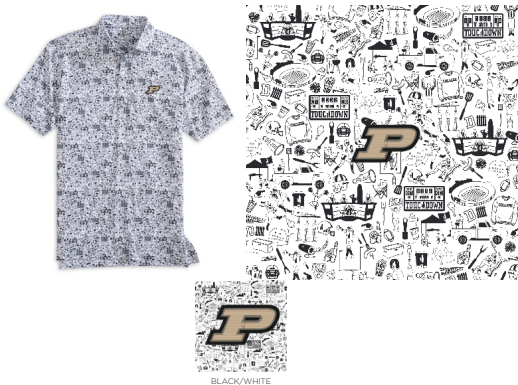

## JOHNNIE-O COLLEGIATE COLLECTION

+3.95 EMBROIDERY CHARGE

JMST3160 (HEATHERED SPENCER)  
SIZES S-XXL / 2858

CHARCOAL HEATHER GRAY

JMLT2620 (TALON)  
SIZES S-XXL / 60130

HEATHER BLACK LIGHT GRAY

JMPO4690 (HURON)  
SIZES S-XXL / 58128

HEATHER BLACK LIGHT GRAY WHITE

JMPO8200 (CLIPPER)  
SIZES S-XXL / 58128

BLACK SEAL

JMPO2010 (LYNDON)  
SIZES S-XXL / 58128

CHARCOAL METEOR

JMPO7500 (HINSON)  
SIZES S-XXL / 58128

BLACK SEAL

JMPO7000 (TAILGATER 2.0)  
SIZES S-XXL / 58128

BLACK/WHITE

JMWL8820 (ARCHIE)  
SIZES S-XXL / 70148

BLACK LIGHT GRAY

JMSH1700 (CROSS COUNTRY SHORTS)  
SIZES S-XXL / 60128

BLACK LIGHT KHAKI QUARRY STONE

JMVT1680 (DAVE)  
SIZES S-XXL / 58128

BLACK QUARRY

JMVT1370 (CROSSWIND)  
SIZES S-XXL / 84188