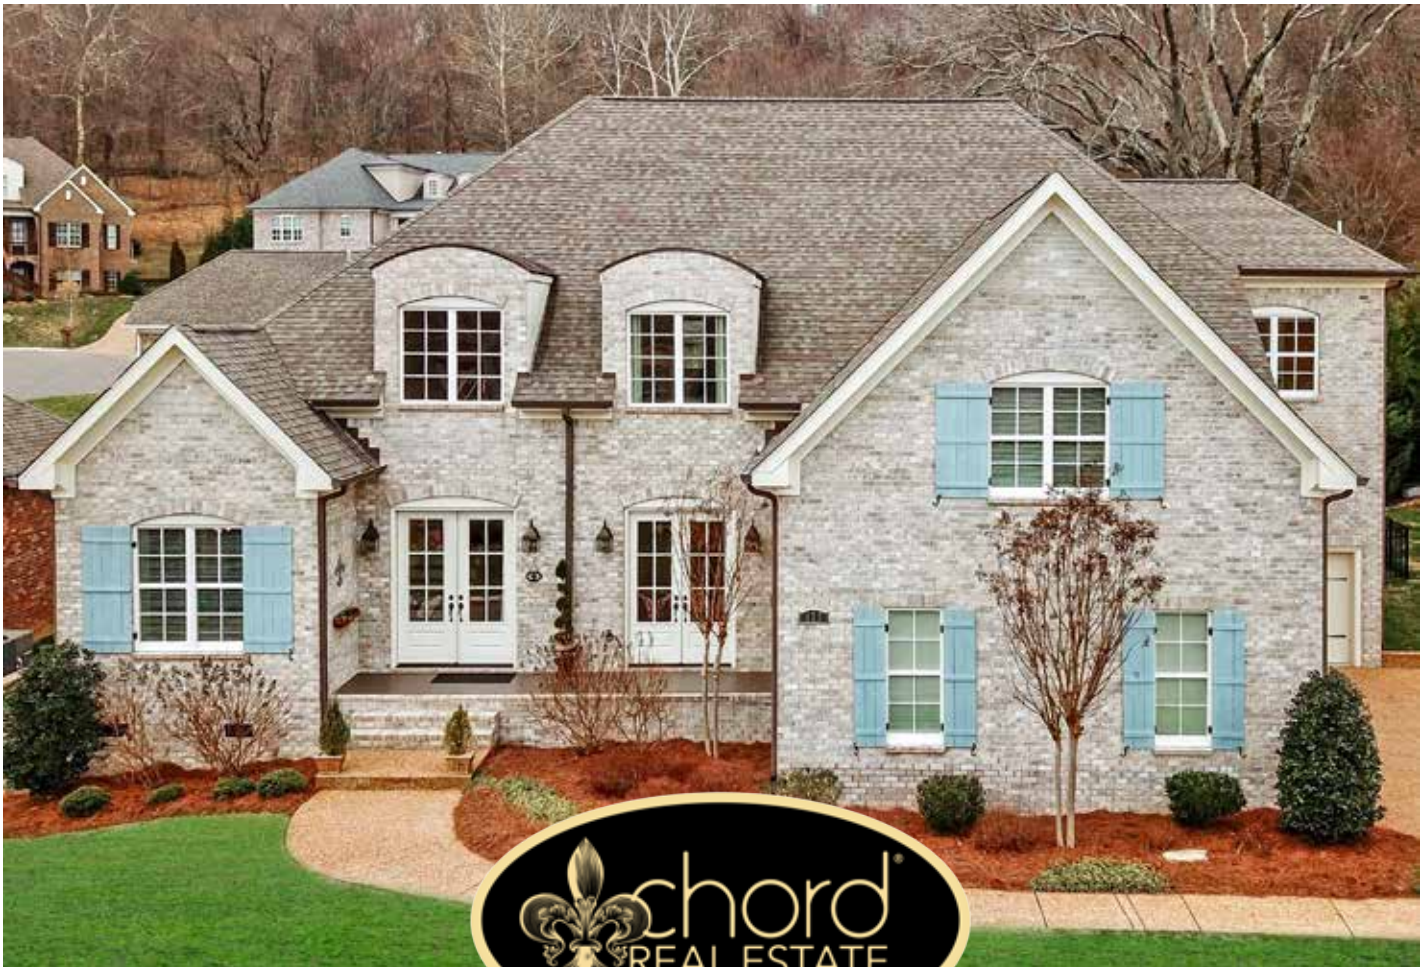

SUNDAY MORNING
KIDS PROGRAMMING
KICKING OFF AUGUST 16

YOUTH CITY GROUPS
LAUNCHING AUGUST 12

Just 5 miles south of Berry Farms!

PRESENTED FOR SALE at **\$829,467**

125 Azalea Lane
Franklin, Tennessee

Custom-built **Berry Farms** French beauty in the gated enclave of **Belle Vista!**