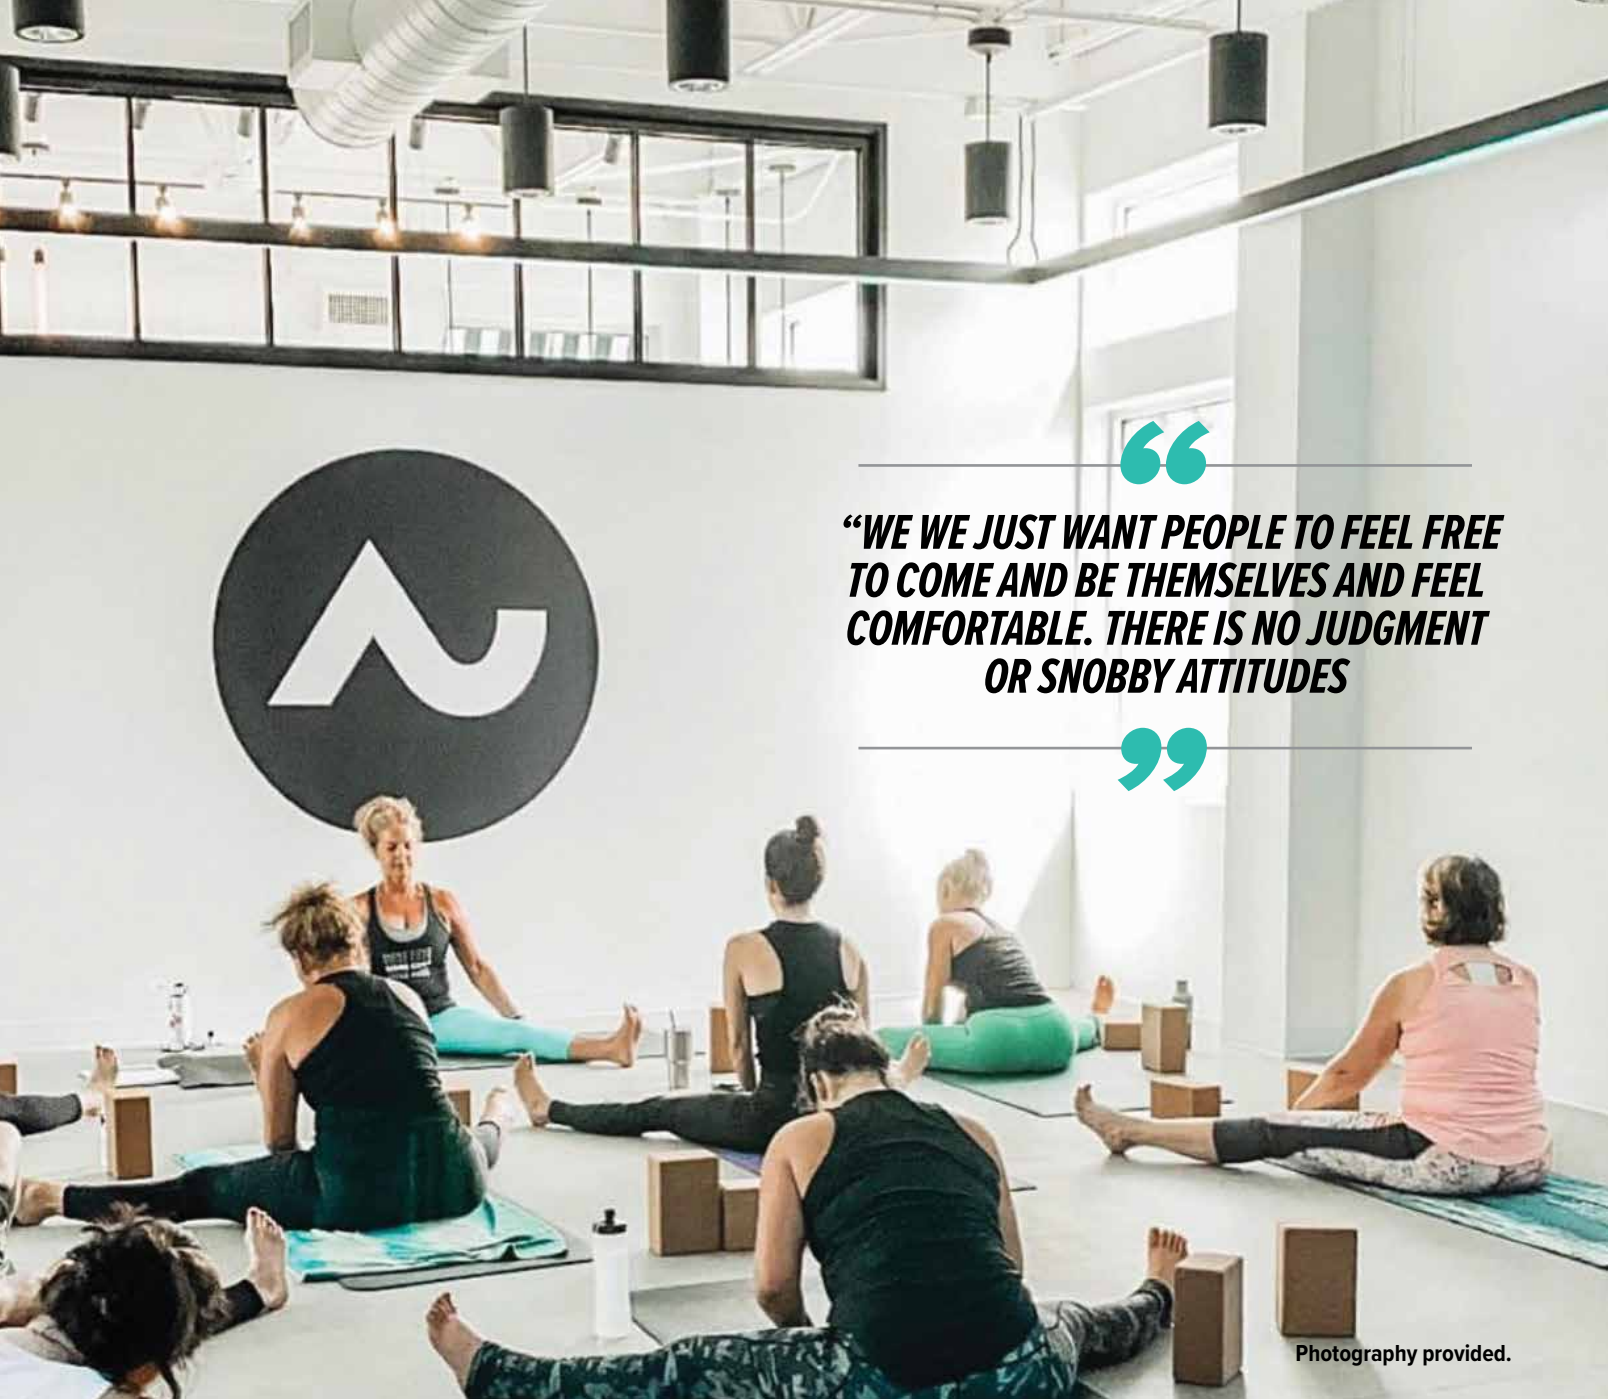

“

“WE WE JUST WANT PEOPLE TO FEEL FREE TO COME AND BE THEMSELVES AND FEEL COMFORTABLE. THERE IS NO JUDGMENT OR SNOBBY ATTITUDES

”

Photography provided.

< FROM PAGE 6

hour,” she adds. “We also have a lot of guys who are athletes who are doing yoga a couple times a week to increase their flexibility, because they recognize that a lack of flexibility inhibits their ability to play well.”

Free Flow Yoga also offers a class designed for teen girls who are in high school and college. And the studio has attracted its fair share of seniors and the elderly, not to mention people who have been through injury or a car accident and want to get back to movement. “We have some couples who are older and have their injuries and issues, and we have tailored classes to help them,” says Banker, noting that her instructors commonly help seniors who have had a hip or knee replaced.

Finally, the facility also features a Wi-Fi-equipped café, including a grab-and-go that features locally made juices and health foods from &3Foods and Nashville Craft Beverage Co. “They are two outstanding local chefs who prepare everything on-site and re-stock our cooler a couple of times a week,” Banker advises. “It’s great for people who are coming to or from work. They can stop in, take a class, get their food and get on with their day,” she says.

SAFETY PRECAUTIONS IN THE AGE OF COVID-19

Of course, at Free Flow Yoga, they are also taking precautions to protect clients from COVID-19, limiting all class sizes to half-capacity, wearing masks, and implementing very strict protocols for cleaning and disinfecting surfaces. Banker & Co. are also prepar-