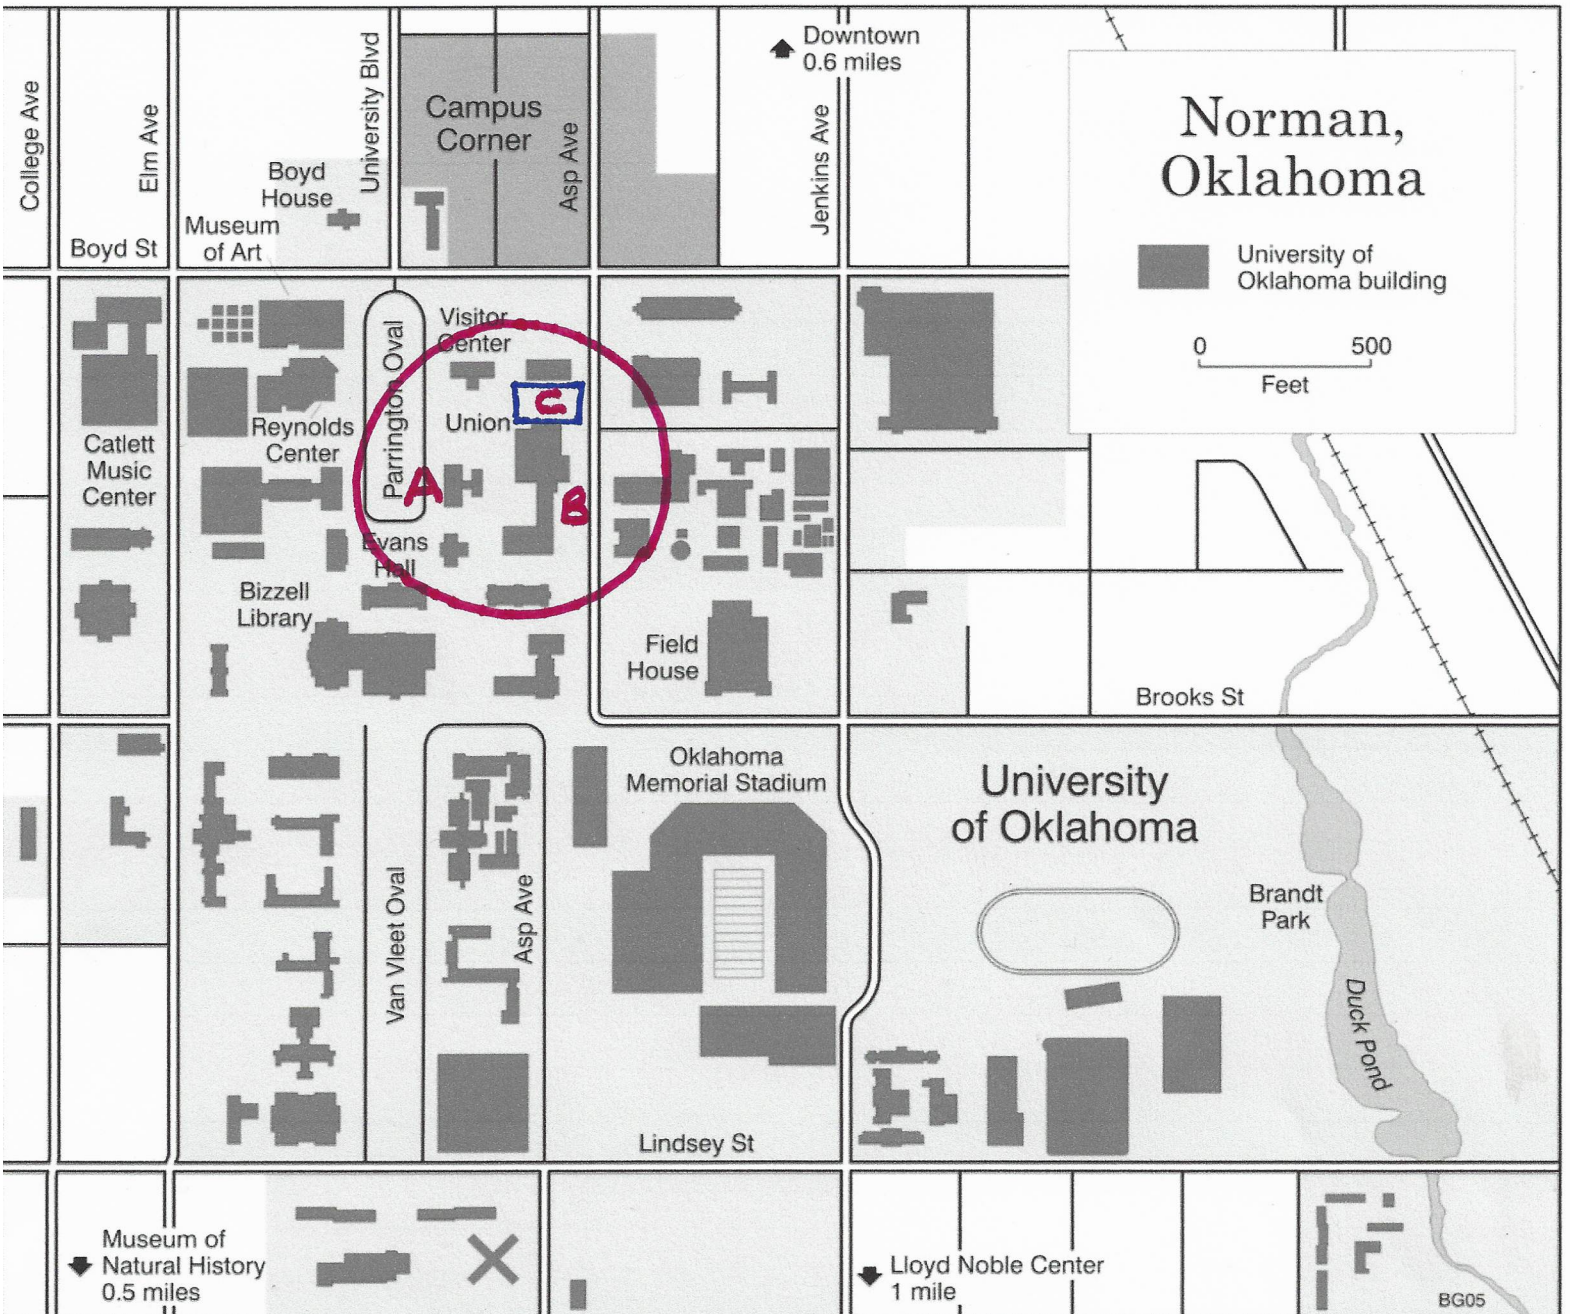

UNIVERSITY SCHOOL REUNION ACTIVITIES MAIN CAMPUS

**A = MONNET HALL - UNI ARCHIVES
FRIDAY AT 3:00 PM**

**B = OKLAHOMA MEMORIAL UNION
SATURDAY ACTIVITIES**

C = PARKING GARAGE