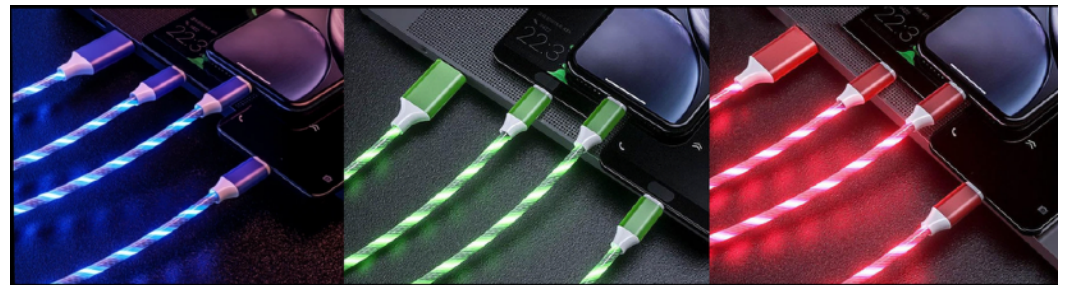

PCS X BOX	
PRODUCT SIZE	
G.W WEIGHT	
COLORS	BLUE,RED,GREEN,MULTI

3 IN 1 LED CABLE 4FT

- ANDROID
 - IPHONE
 - TYPE C
- 3 IN 1 FAST CHARGING CABLE
LED TURNS ON WHEN CHARGING
4 COLORS AVAILABLE

PCS X BAG	100XBAG
PRODUCT SIZE	
G.W WEIGHT	
COLORS	BLUE,RED,GREEN,MULTI