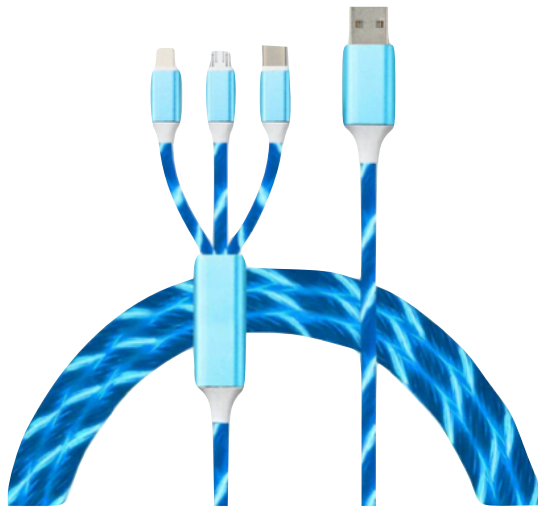

COLOR:

RED/BLUE
GOLD/BLACK
ROSE/WHITE

PCS X BAG	20PCS
PRODUCT SIZE	
G.W WEIGHT	
COLORS	BLACK

AUXILIARY CORD

AUDIO CONNECTION
AUX CABLE

6F-AVAILABLE
10FT -AVAILABLE

TypeC to Lightning 6ft

USB C to LIGHTNING CABLE: This short 6ft USB C Lightning cable iPhone charger features Power Delivery (PD) for a faster charge from a USB C Charger wall adapter – much faster than from a standard USB wall charger cube block for Apple iPhone Lightning

USB TYPE C TO IPHONE LIGHTNING CABLE

PCS X BAG	20PCS
PRODUCT SIZE	6FT LONG
G.W WEIGHT	
COLORS	BLACK

6ft FAST CHARGING LED

- ANDROID
- IPHONE
- TYPE C

FAST CHARGING CABLE
LED COLOR BRIGHT LIGHT
6FT LONG
4 COLORS

PCS X BOX	
PRODUCT SIZE	
G.W WEIGHT	
COLORS	BLUE,RED,GREEN,MULTI

3 IN 1 LED CABLE 4FT

- ANDROID
 - IPHONE
 - TYPE C
- 3 IN 1 FAST CHARGING CABLE
LED TURNS ON WHEN CHARGING
4 COLORS AVAILABLE

PCS X BAG	100XBAG
PRODUCT SIZE	
G.W WEIGHT	
COLORS	BLUE,RED,GREEN,MULTI