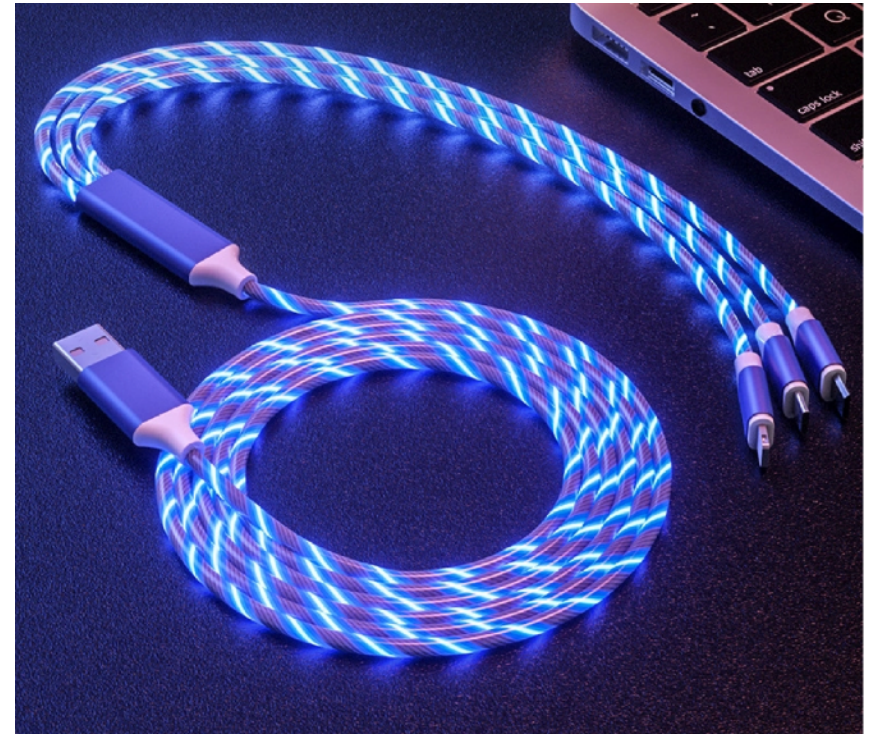

3 IN 1 LED CABLE 4FT

1. ANDROID
   - IPHONE
   - TYPE C
2. 3 IN 1 FAST CHARGING CABLE
   LED TURNS ON WHEN CHARGING
   4 COLORS AVAILABLE