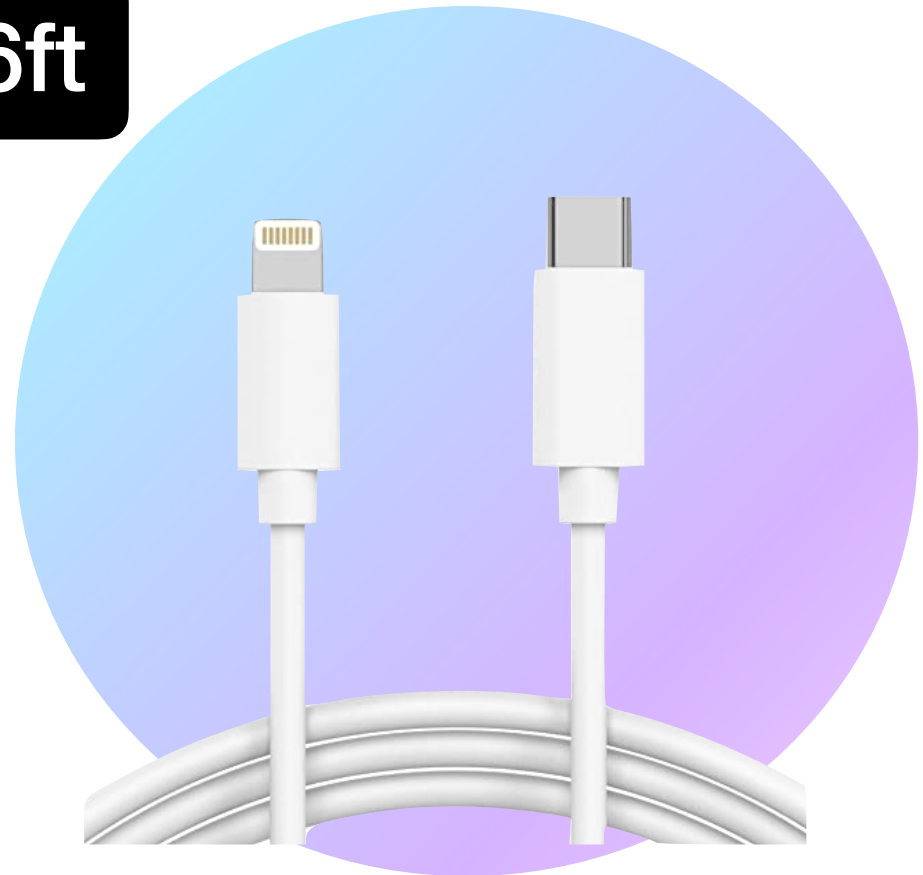

COLOR:

RED/BLUE
GOLD/BLACK
ROSE/WHITE

PCS X BAG	20PCS
PRODUCT SIZE	
G.W WEIGHT	
COLORS	BLACK

AUXILIARY CORD

AUDIO CONNECTION
AUX CABLE

6F-AVAILABLE
10FT -AVAILABLE

TypeC to Lightning 6ft

USB C to LIGHTNING CABLE: This short 6ft USB C Lightning cable iPhone charger features Power Delivery (PD) for a faster charge from a USB C Charger wall adapter – much faster than from a standard USB wall charger cube block for Apple iPhone Lightning

USB TYPE C TO IPHONE LIGHTNING CABLE

PCS X BAG	20PCS
PRODUCT SIZE	6FT LONG
G.W WEIGHT	
COLORS	BLACK

6ft FAST CHARGING LED

- ANDROID
- IPHONE
- TYPE C

FAST CHARGING CABLE
LED COLOR BRIGHT LIGHT
6FT LONG
4 COLORS