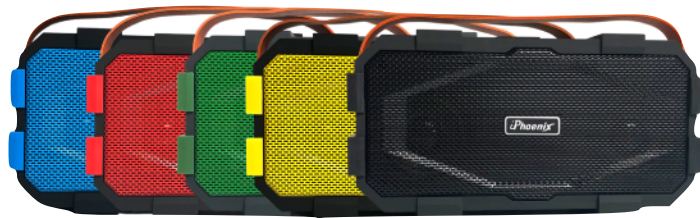

IPHOENIX

MORE PRODUCTS

SMALL SPEAKERS+ACCESSORIES AND MORE

SH-9133

- WIRELESS BT MINI SPEAKER
- TWS CONNECTION
- FM SCAN RADIO
- USB/TF INPUT
- LED LIGHTS
- STRAP INCLUDED
- RECHARGEABLE BATTERY

PCS X BOX	30PCS
PRODUCT SIZE	
G.W WEIGHT	
COLORS	BLACK

SH-102AMBT

- AM/FM RADIO
- DIGITAL SCREEN
- LED FLASH LIGHT
- NUMBERED BUTTONS
- BT WIRELESS
- USB/TF/AUX INPUT
- RECHARGEABLE BATTERY

PCS X BOX	60PCS
PRODUCT SIZE	
G.W WEIGHT	
COLORS	BLACK

IP-222

- BT WIRELESS SPEAKER
- RECHARGEABLE SPEAKER
- FM SCAN RADIO
- WATER RESISTANT
- TWS CONNECTION
- USB/TF/AUX INPUT
- LED FLASH LIGHT

PCS X BOX	
PRODUCT SIZE	
G.W WEIGHT	
COLORS	BLACK

IP-225

- WIRELESS BT MINI SPEAKER
- TWS CONNECTION
- FM SCAN RADIO
- USB/TF INPUT
- SOLAR CHARGING
- RECHARGEABLE BATTERY

PCS X BOX	
PRODUCT SIZE	
G.W WEIGHT	
COLORS	BLACK

S01-S SELFIE TRIPOD

- Multi-purpose SELFIE/TRIPOD
- Comes with LED Light
- Comes with detachable BT button
- Transform from selfie to tripod
- Screen can rotate 360 to adjust phone.

PCS X BOX	100PCS
PRODUCT SIZE	
G.W WEIGHT	
COLORS	BLACK