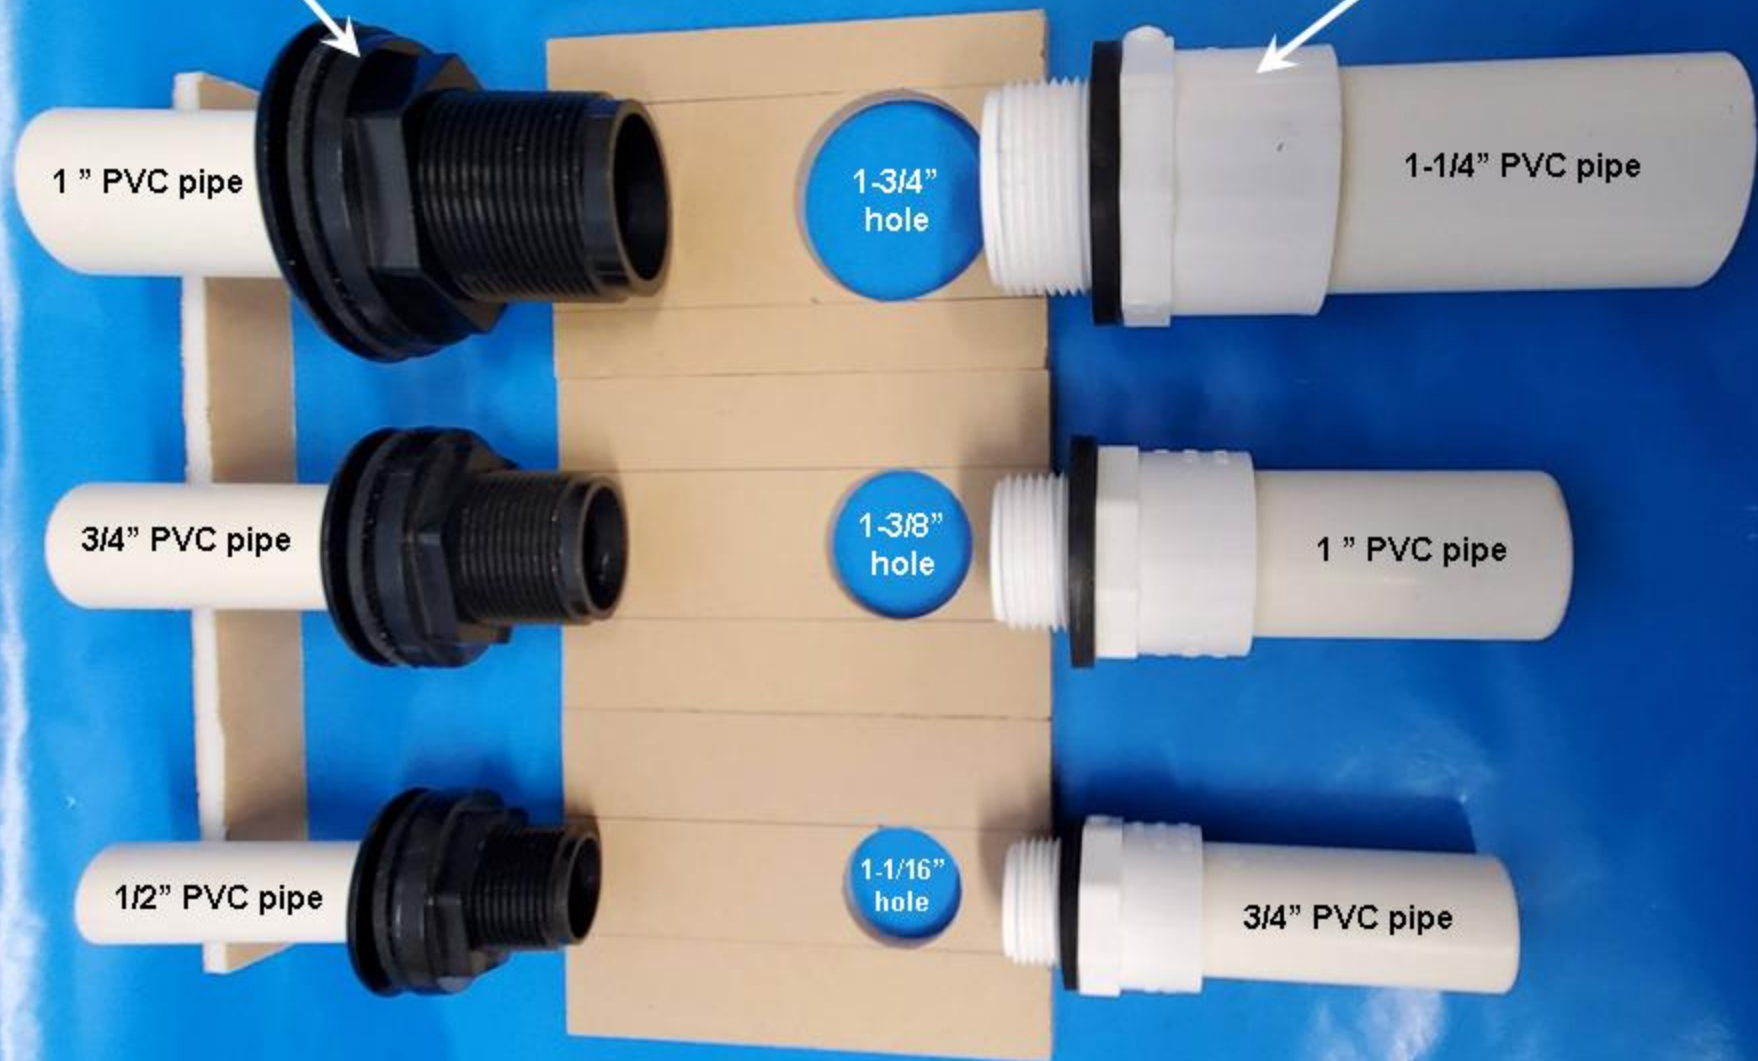

Flanged Style

“Bulkhead Sizes”

PVC Fitting Style

***NOTE; 1" PVC Pipe is most common size used for Wet Dry trickle filters & Refugium sumps**