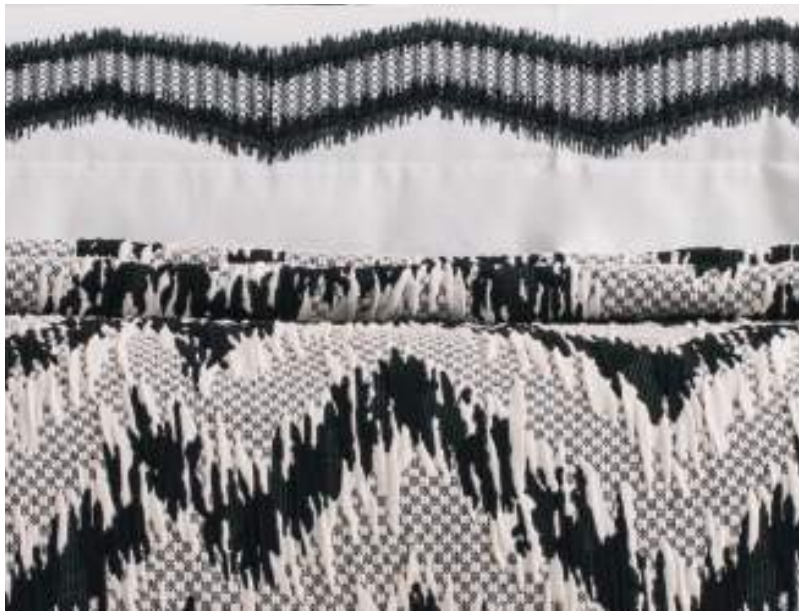

Norcia

Praia

Monarola

Reine

Apollonia

Lazio

Positano

Yatak Örtüsü / *Bedsread*
250x240 cm (1 adet/piece)

Elit Yatak Örtüsü / *Elite Bedsread*
260x250 cm (1 adet/piece)

Nevresim / *Duvet Cover*
200x220 cm (1 adet/piece)

Yatak Çarşafı / *Bed Sheet*
240x260 cm (1 adet/piece)

Yatak Şalı / *Bed Shawl*
180x140 cm (1 adet/piece)