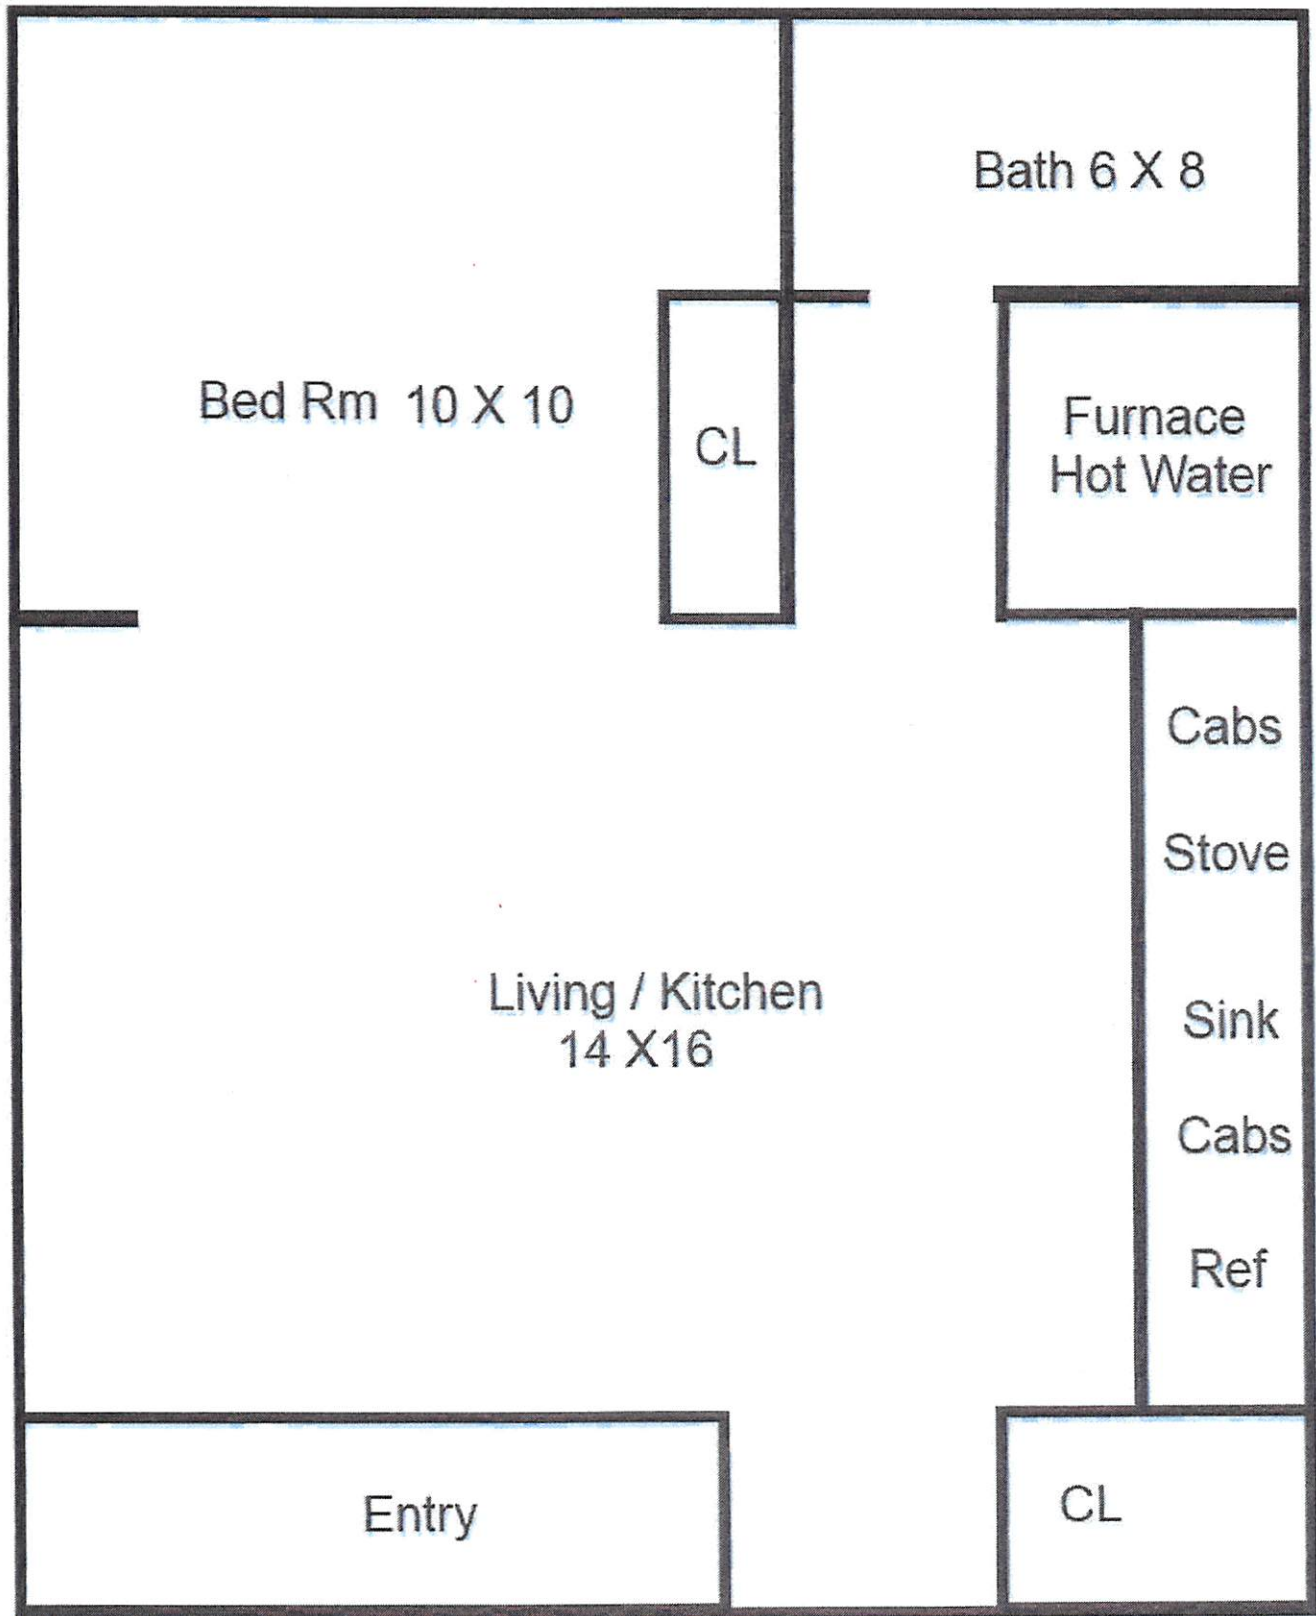

Countryside Place

Studio Apt. Floor Plan

Note: Not to Scale. Approx. 580 Sq. Feet

14 / MG