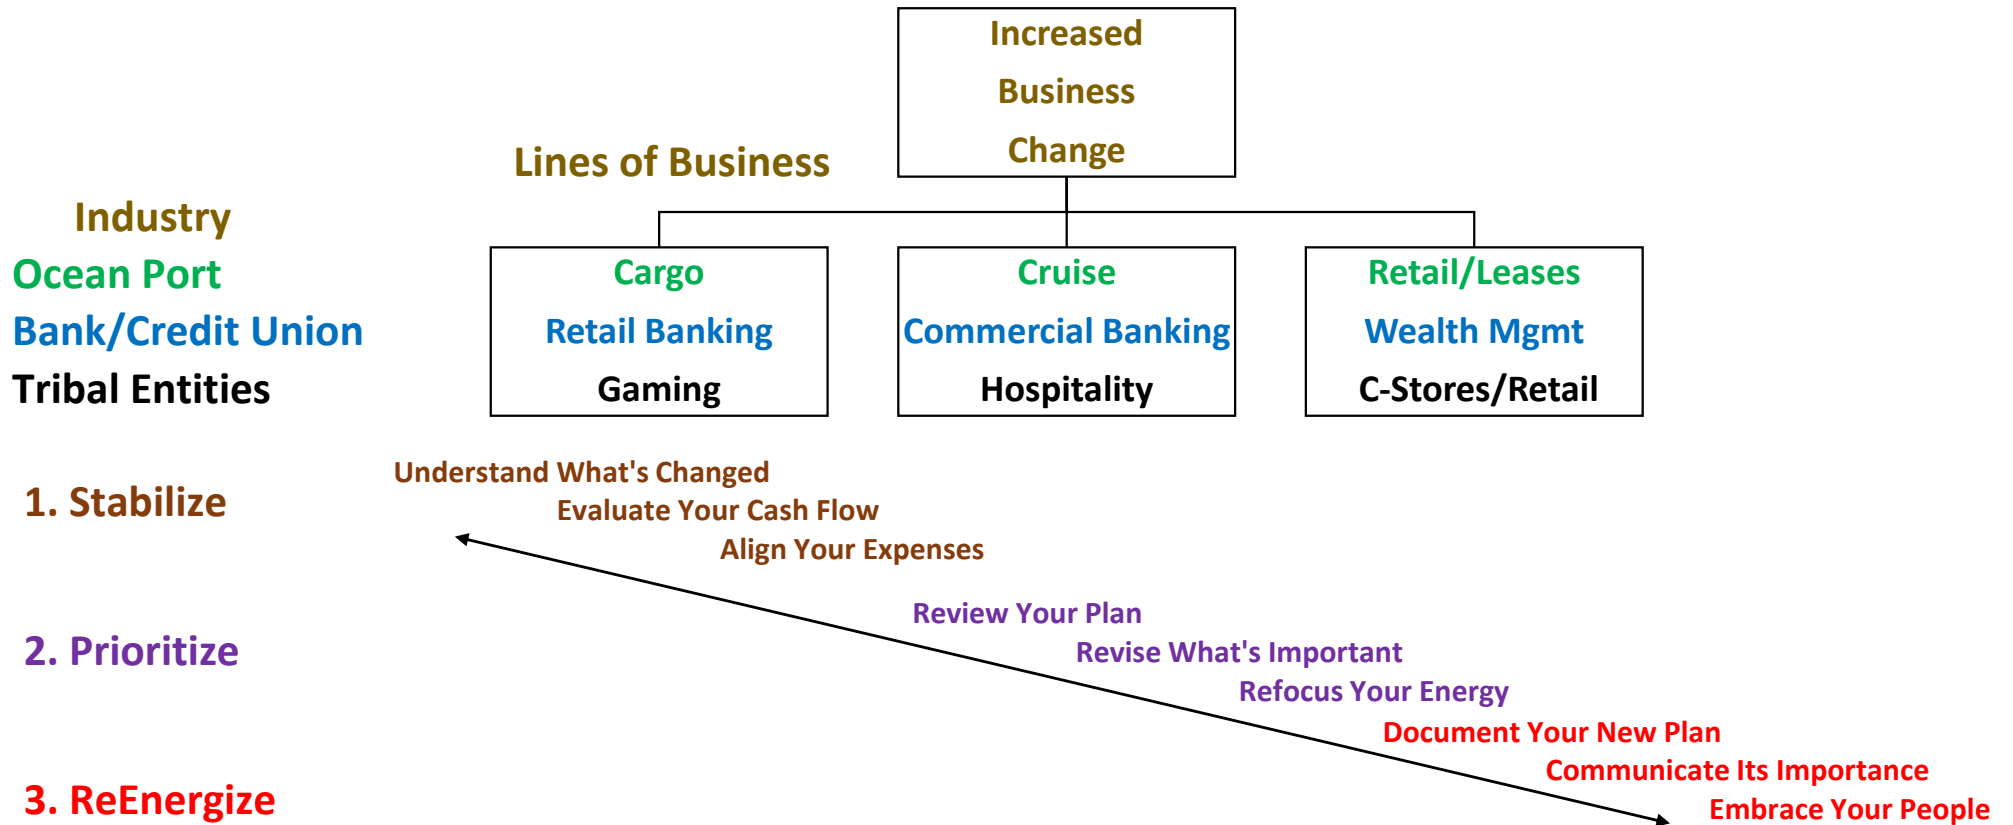

The SPR Technique

Strategic Business Solutions, Inc.

Wales, WI 53183

P: 262-442-8725

E: Strategy@execpc.com

W: www.MyResearchPartner.com