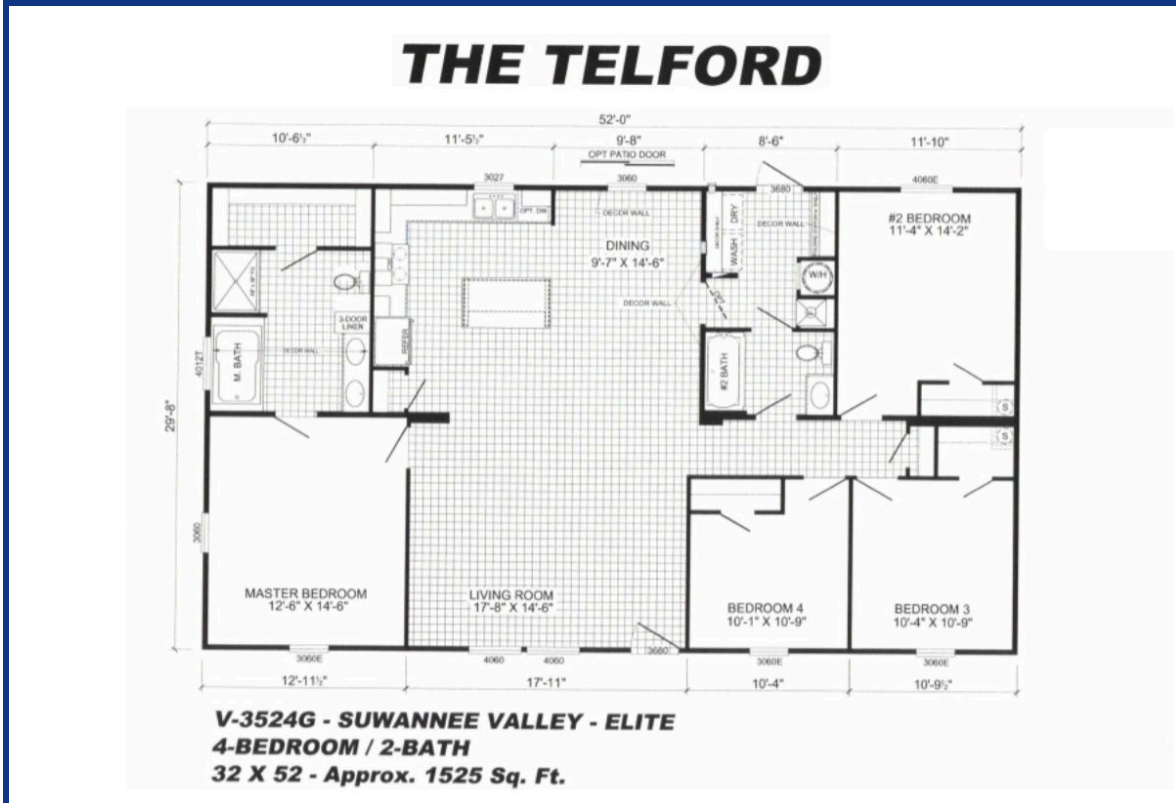

Suwannee Valley Telford V-3524G-E

4 BEDS 2 BATHS 1560 SQ. FT

Telford V-3524G-E

Select Home Center
5741 2nd Street North
Folkston, GA 31537

(912)208-6065
<http://www.selecthomecenter.com>