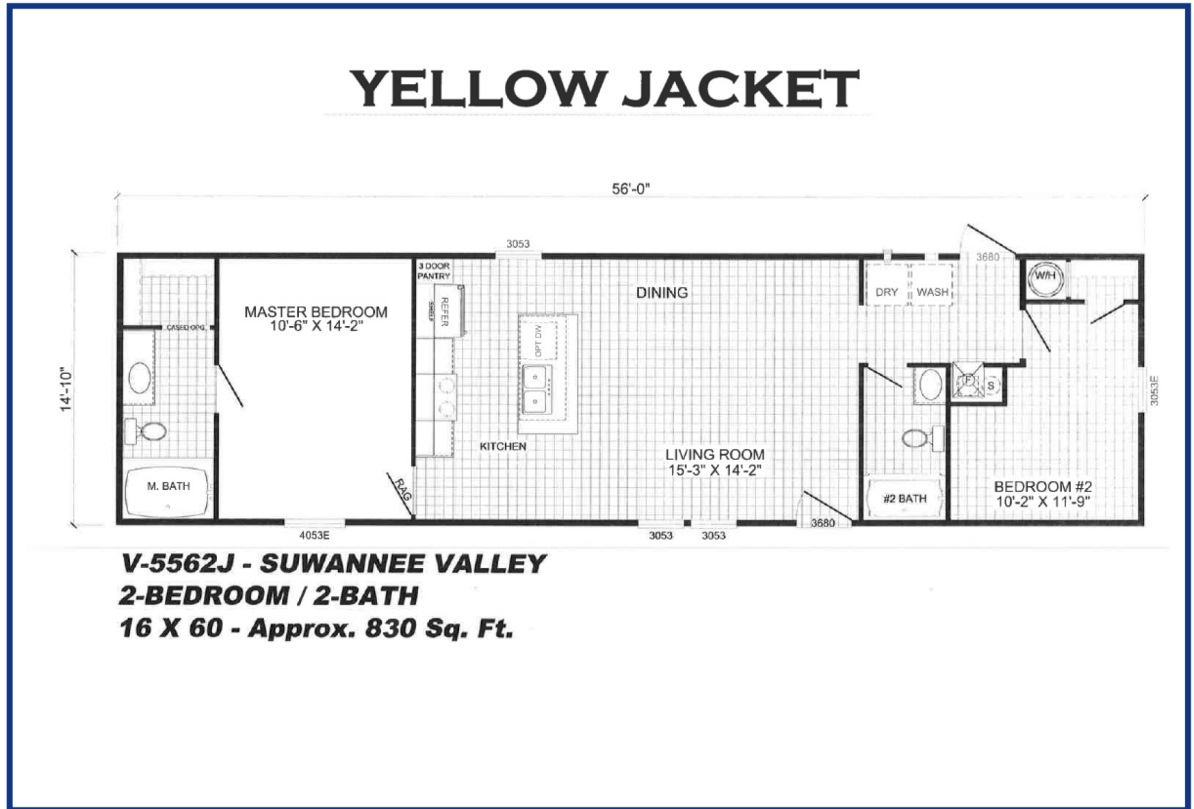

Suwannee Valley
The Yellow Jacket V-5562J

2 BEDS 2 BATHS 830 SQ. FT

The Yellow Jacket V-5562J

Special Pricing for Crawford County Estates from Select Home Center!!!

Includes: Delivery, Setup, HVAC, Masonry Underpinning with Stucco, Decks, Electric, Plumbing, and FREE Lifetime Home Warranty!!!