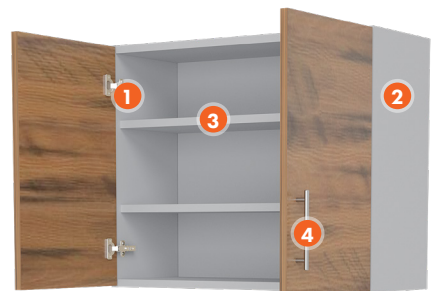

### CABINET CONSTRUCTION

- 1 Soft close, concealed, 6-way adjustable stainless steel hinges
- 2 Cabinets manufactured from 3/4" All-Weatherboard® cabinet construction
- 3 Full depth All-Weatherboard® cabinet construction adjustable shelves
- 4 Optional stainless steel Euro-style handles
- 5 Soft close, side mounted, ball bearing stainless steel drawer glides
- 6 Drawer Box: 3/4" All-Weatherboard® cabinet construction, 4-sides and bottom panel
- 7 Sure level adjustable pedestal leg