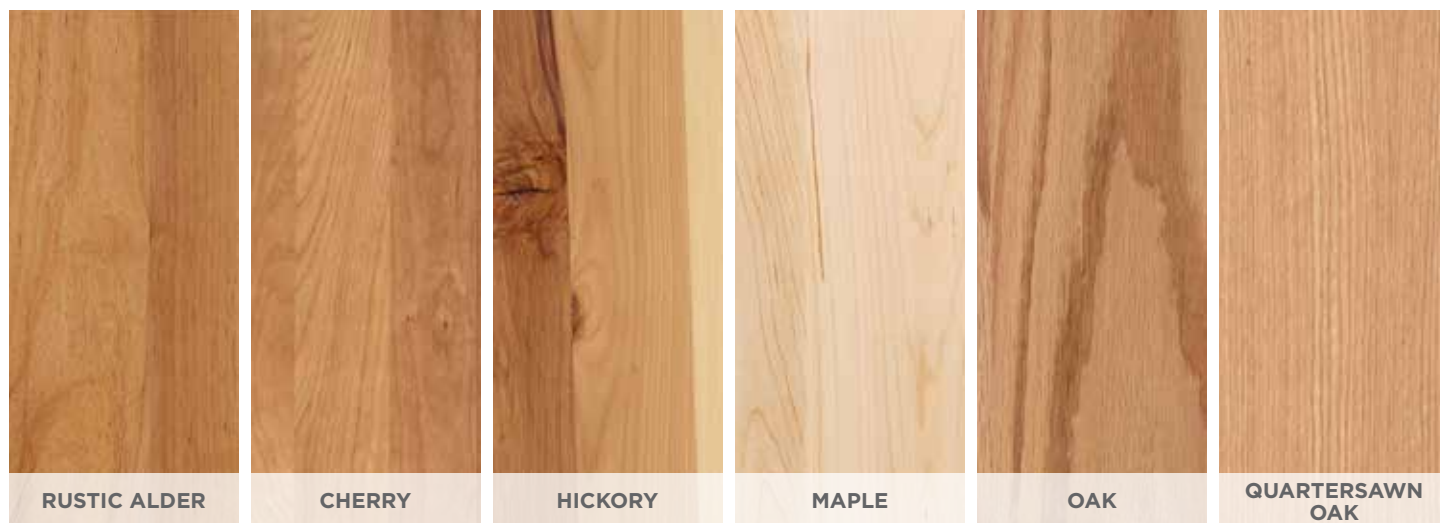

RUSTIC ALDER

Ranging from pale pink-brown to tan. Featuring knotholes, burls and mineral streaks.

CHERRY

Reddish-brown hues that mellow (darken) over time with a smooth, straight-grain pattern.

HICKORY

Dramatic color contrasts from light cream to dark reddish-brown. Features a random grain pattern with burls and knots.