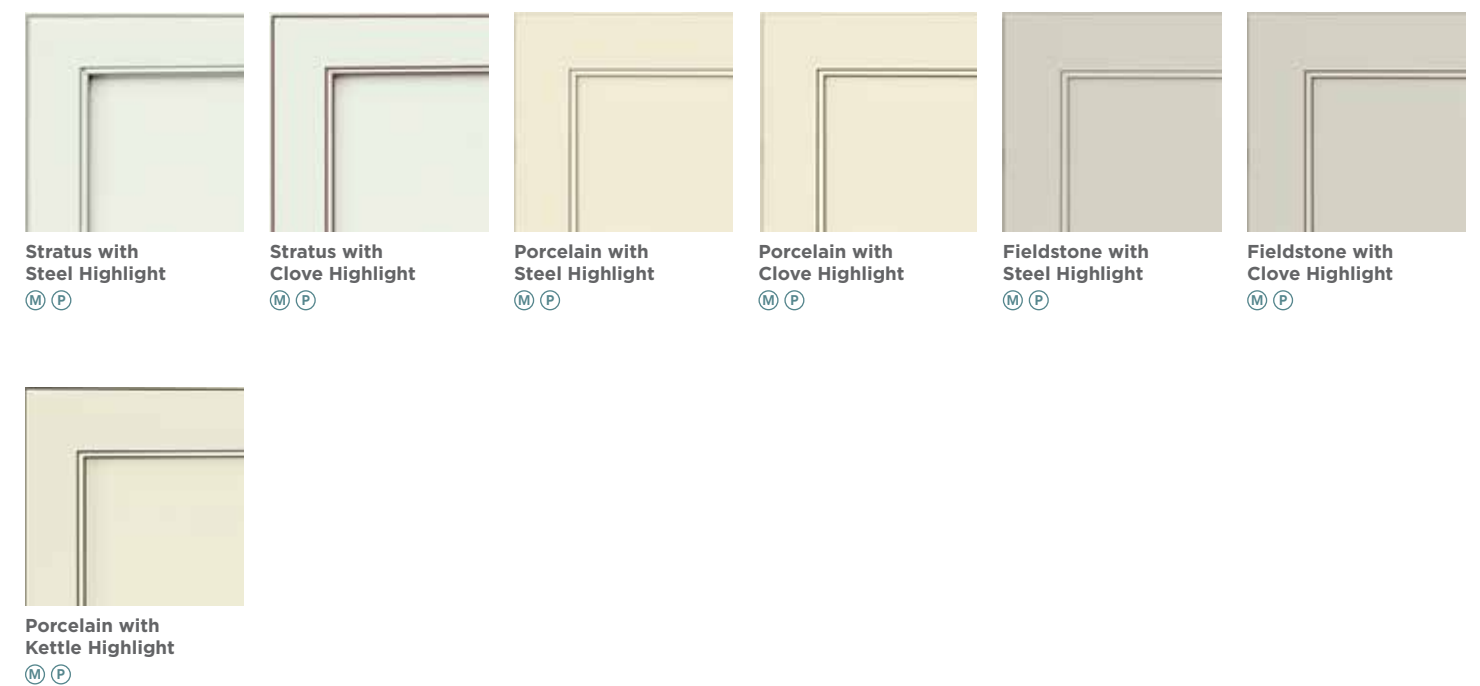

Paints with Highlights

FINISHES ARE THE
START OF SOMETHING
wonderful.

Wolf Artisan™ offers 23 finish options in stain and paint that put your unique personality front and center in any room.