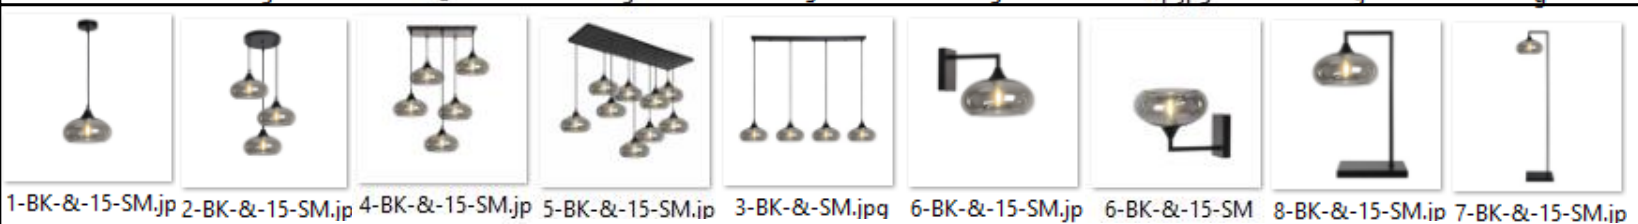

8WH
£45.41

6WH
£19.44

Net RRP
found on
slides 11-15

BLACK METAL
AND
CABLES
WITH
AMBER GLASS

Net RRP
found on
slides 11-15

BLACK METAL
AND
CABLES
WITH
SILVER GLASS

Net RRP found on slides 11-15

BLACK METAL
AND
CABLES
WITH
SMOKE GLASS