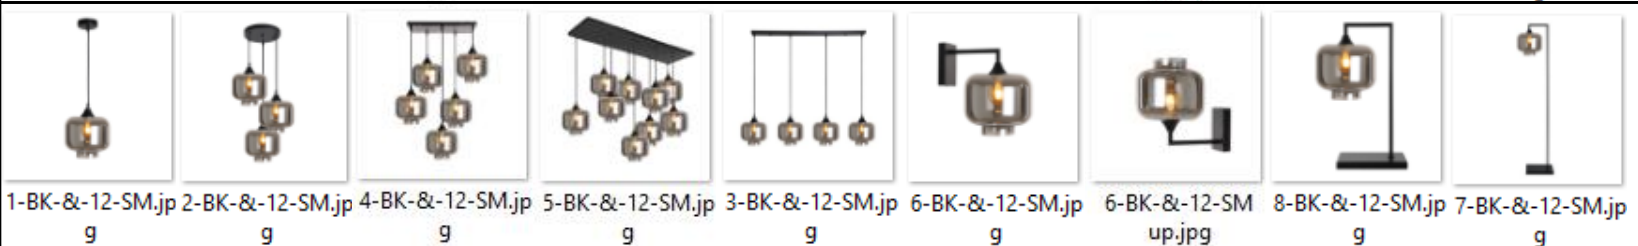

8WH
£45.41

6WH
£19.44

Net RRP
found on
slides 11-15

BLACK METAL
AND
CABLES
WITH
AMBER GLASS

Net RRP
found on
slides 11-15

BLACK METAL
AND
CABLES
WITH
SILVER GLASS

Net RRP found on slides 11-15

BLACK METAL
AND
CABLES
WITH
SMOKE GLASS