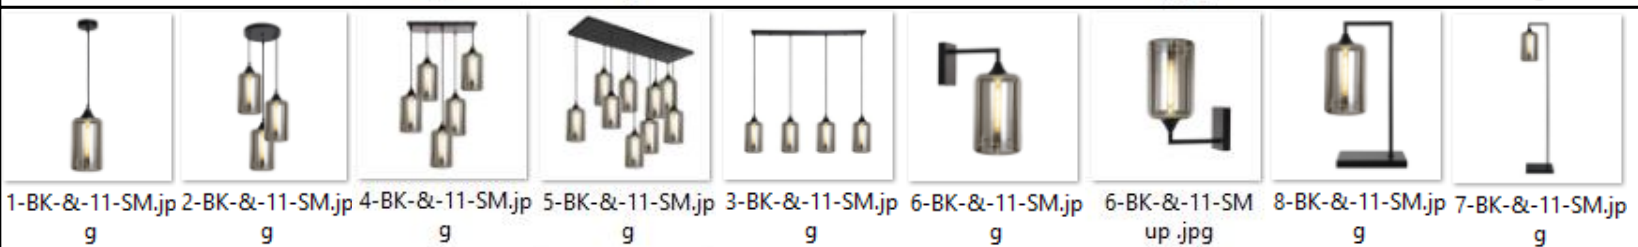

8WH
£45.41

6WH
£19.44

Net RRP
found on
slides 11-15

BLACK METAL
AND
CABLES
WITH
AMBER GLASS

Net RRP
found on
slides 11-15

BLACK METAL
AND
CABLES
WITH
SILVER GLASS

Net RRP found on slides 11-15

BLACK METAL
AND
CABLES
WITH
SMOKE GLASS