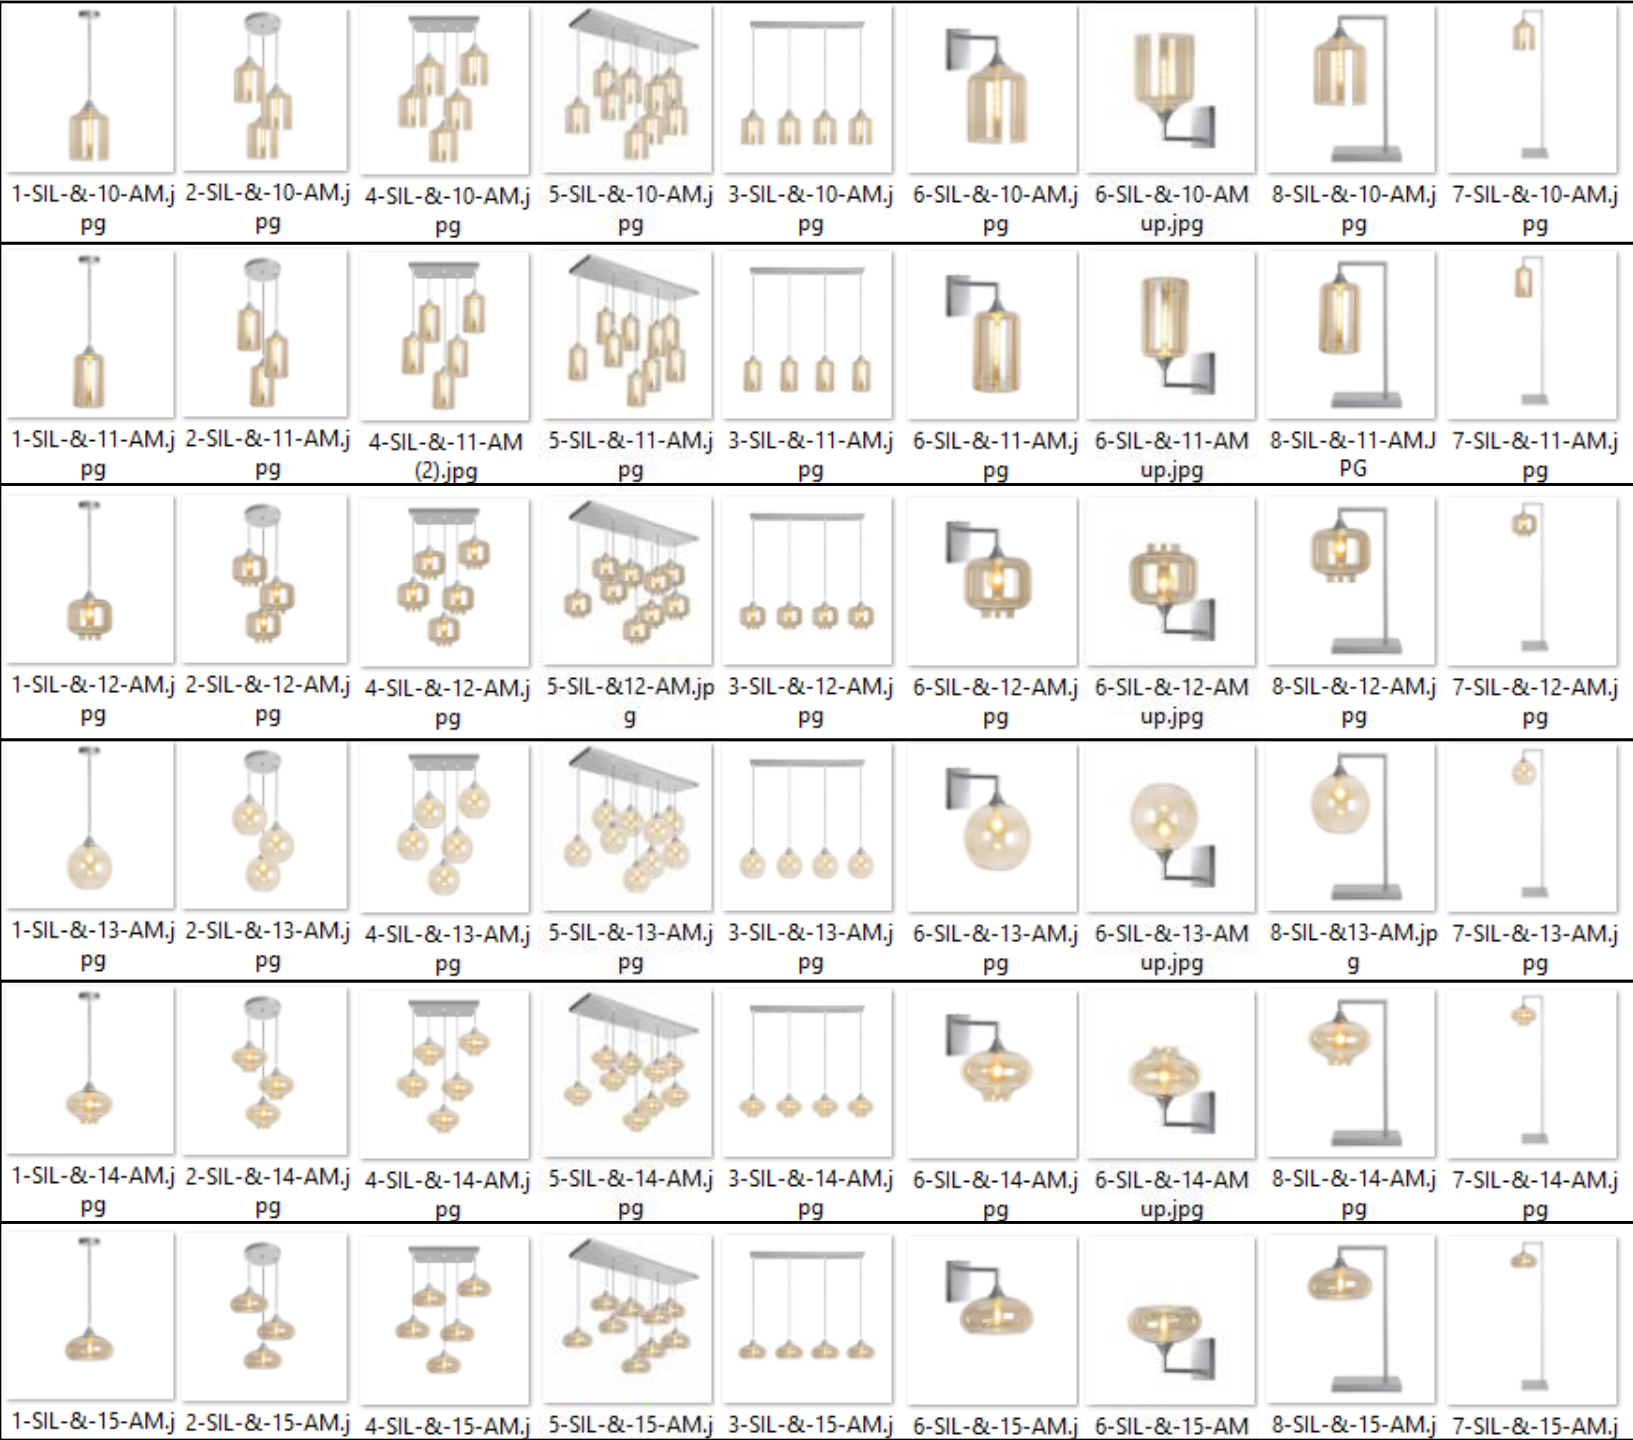

Net RRP
found on
slides 11-15

GOLD METAL

AND

CABLES

WITH

SMOKE GLASS

Net RRP
found on
slides 11-15

SILVER METAL
AND
CABLES
WITH
AMBER GLASS