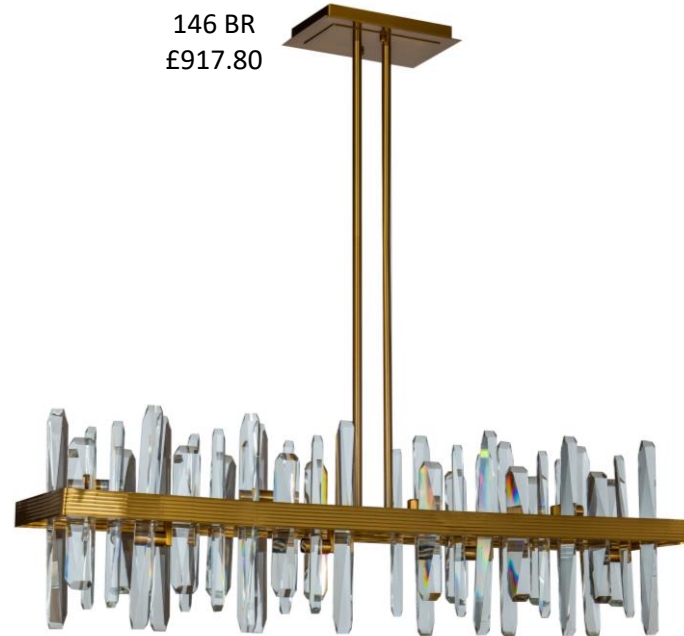

145 CH/S
£917.80

358 CH/S
£193.80

142 MB
£425.18

145 BR
£1076.16

146 BR
£917.80

359 BR
£193.80

164 BRA/CLE
£285.39

167 BRA/CLE
£349.10

165 BRA/CLE
£377.09

168 BRA/CLE
£477.99

166 BRA/CLE
£399.44

169 BRA/CLE
£565.49

170 PC/SMO
£314.43

173 PC/SMO
£387.37

171 PC/SMO
£393.92

174 PC/SMO
£554.15

172 PC/SMO
£442.99

175 PC/SMO
£625.22

176 PC/CLR
£264.26

178 PC/CLR
£318.61

360 PC/CLR
£117.00
(Wall Light)

177 PC/CLR
£381.13

179 PC/CLR
£364.79

128 CH/S
£951.00