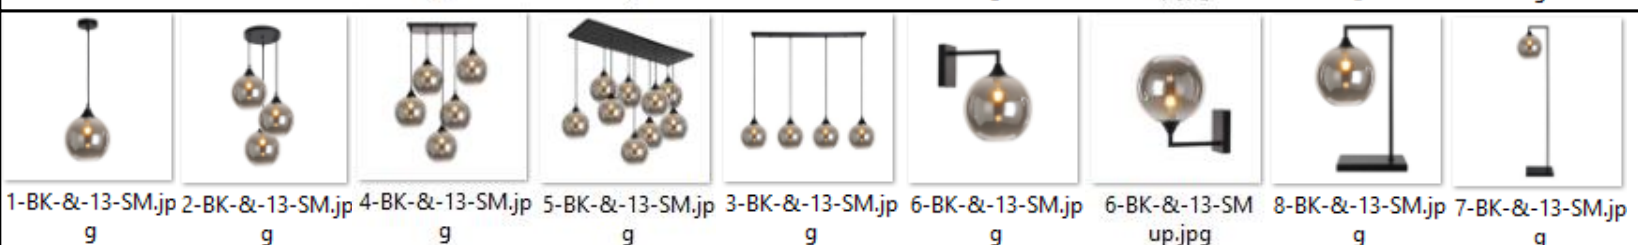

8WH
£45.41

6WH
£19.44

Net RRP
found on
slides 11-15

BLACK METAL
AND
CABLES
WITH
AMBER GLASS

Net RRP
found on
slides 11-15

BLACK METAL
AND
CABLES
WITH
SILVER GLASS

Net RRP found on slides 11-15

BLACK METAL
AND
CABLES
WITH
SMOKE GLASS