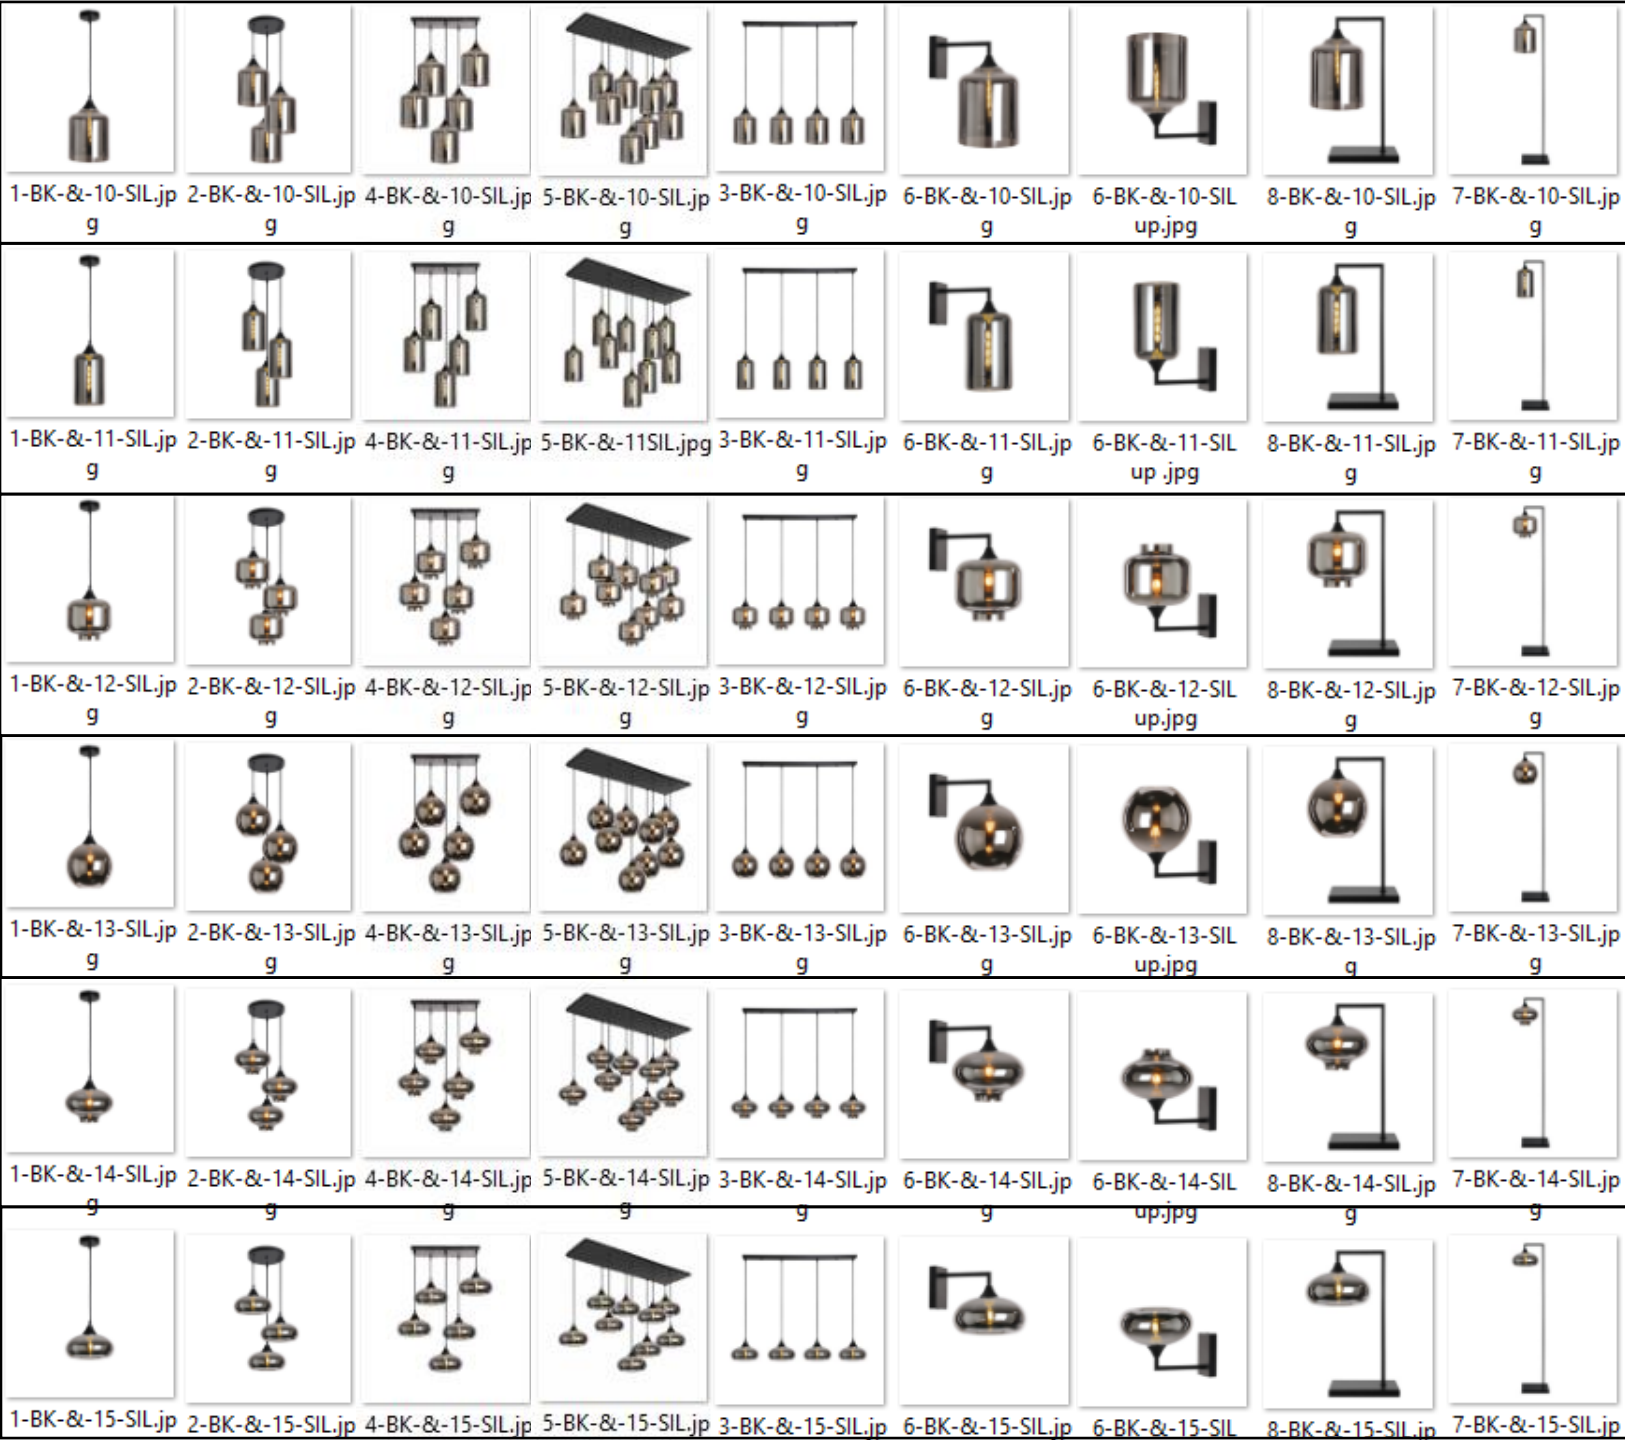

8WH
£45.41

6WH
£19.44

Net RRP
found on
slides 11-15

BLACK METAL
AND
CABLES
WITH
AMBER GLASS

Net RRP
found on
slides 11-15

BLACK METAL
AND
CABLES
WITH
SILVER GLASS

Net RRP found on slides 11-15

BLACK METAL
AND
CABLES
WITH
SMOKE GLASS