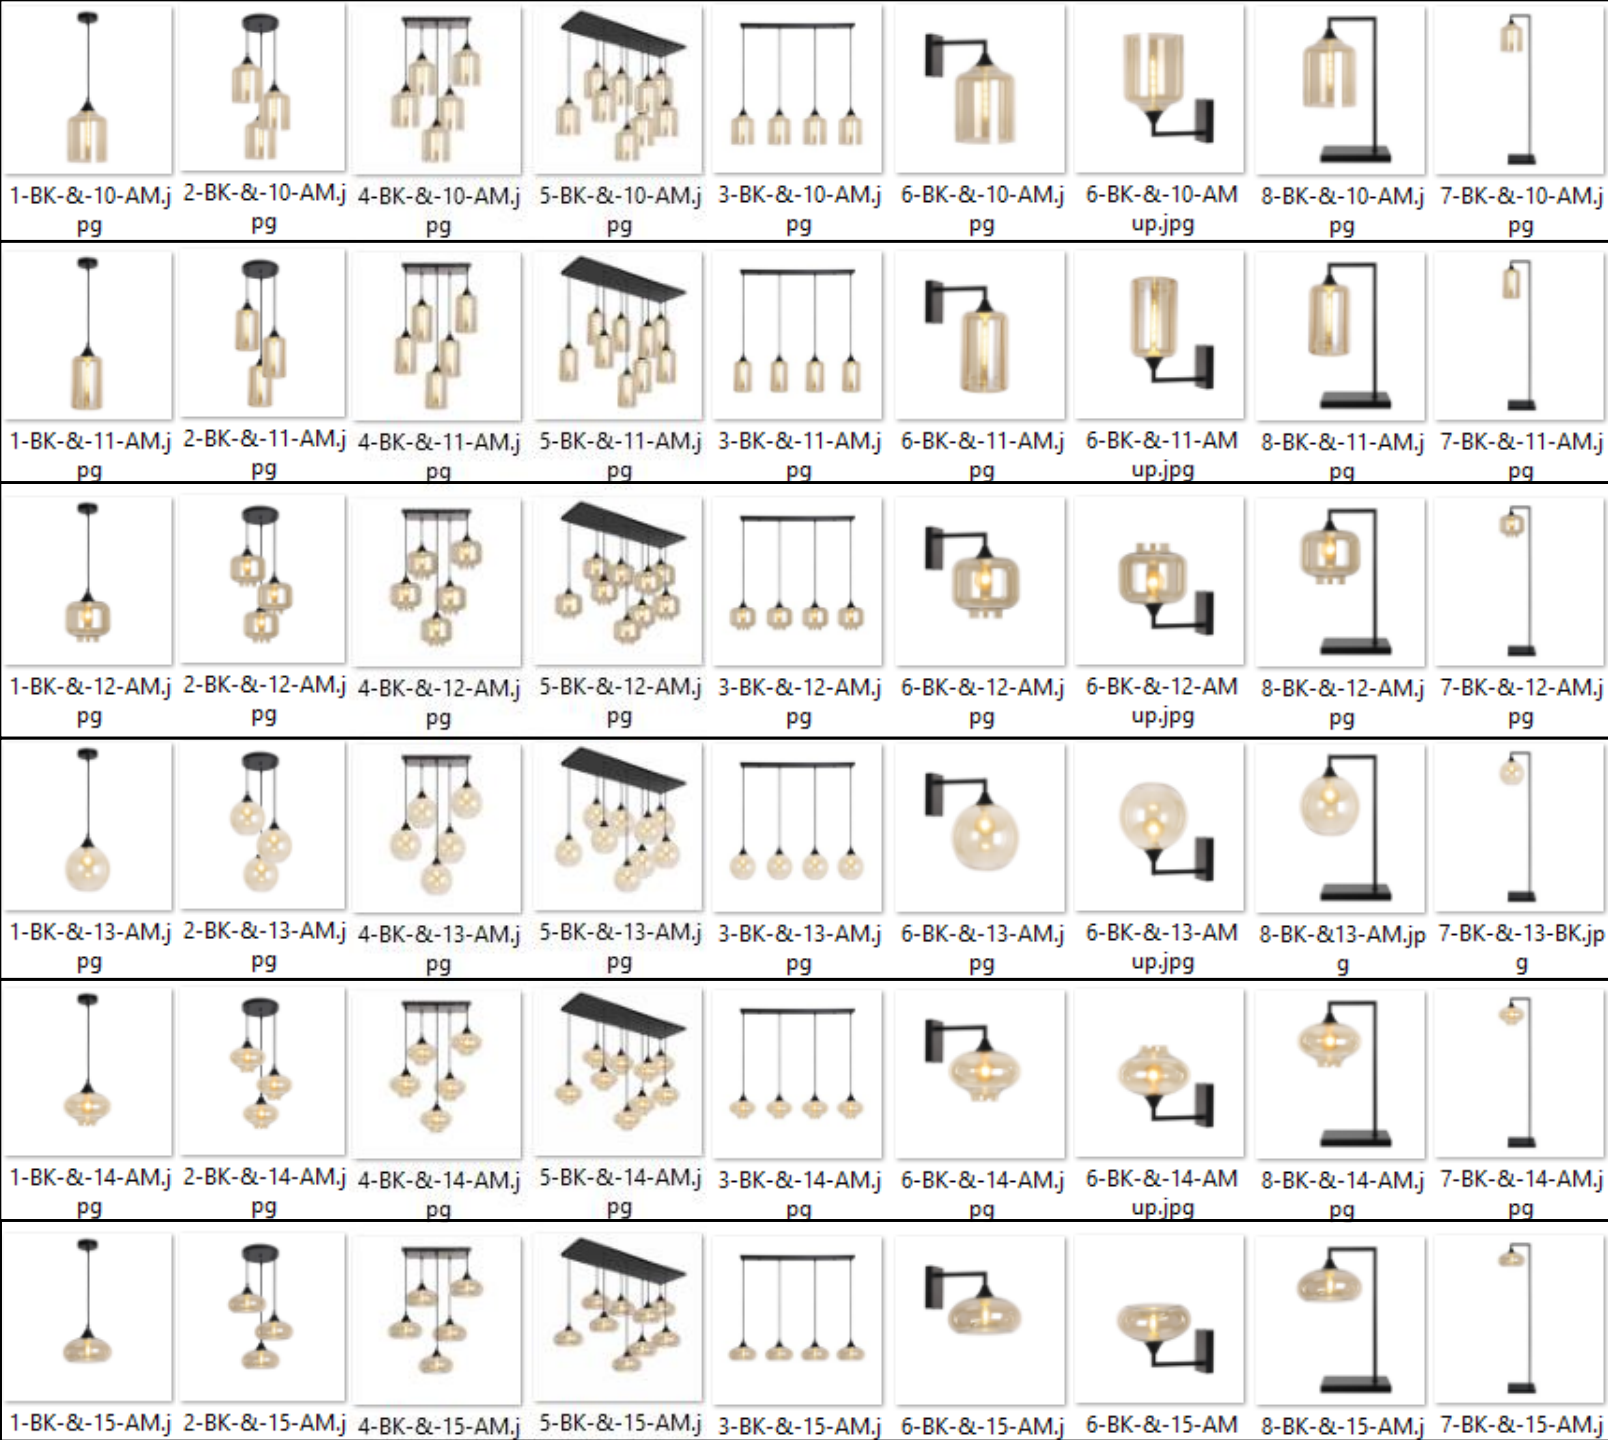

1WH
£15.85

Net RRP
found on
slides 11-15

BLACK METAL
AND
CABLES
WITH
AMBER GLASS