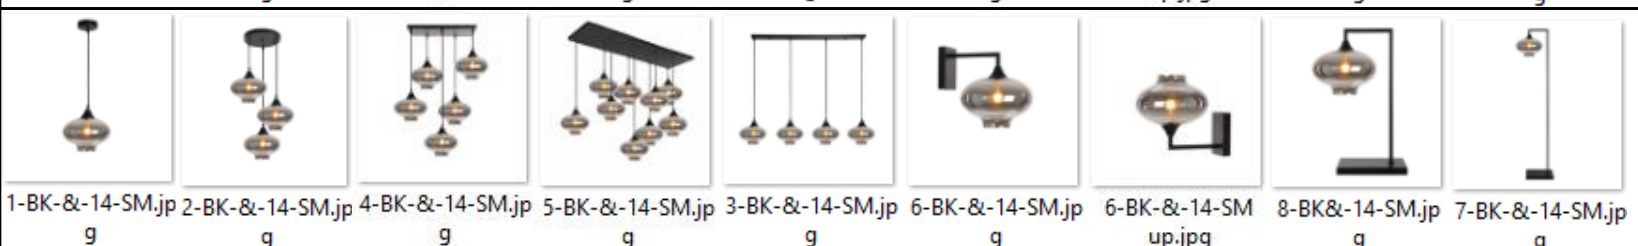

8WH
£45.41

6WH
£19.44

Net RRP
found on
slides 11-15

BLACK METAL
AND
CABLES
WITH
AMBER GLASS

Net RRP
found on
slides 11-15

BLACK METAL
AND
CABLES
WITH
SILVER GLASS

Net RRP found on slides 11-15

BLACK METAL
AND
CABLES
WITH
SMOKE GLASS