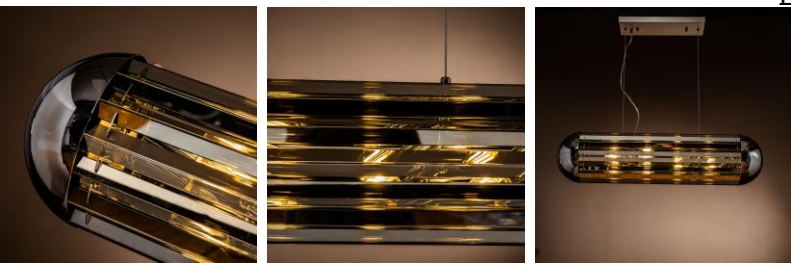

165 BRA/CLE
£377.09

168 BRA/CLE
£477.99

166 BRA/CLE
£399.44

169 BRA/CLE
£565.49

170 PC/SMO
£314.43

173 PC/SMO
£387.37

171 PC/SMO
£393.92

174 PC/SMO
£554.15

172 PC/SMO
£442.99

175 PC/SMO
£625.22

176 PC/CLR
£264.26

178 PC/CLR
£318.61

360 PC/CLR
£117.00
(Wall Light)

177 PC/CLR
£381.13

179 PC/CLR
£364.79

128 CH/S
£951.00