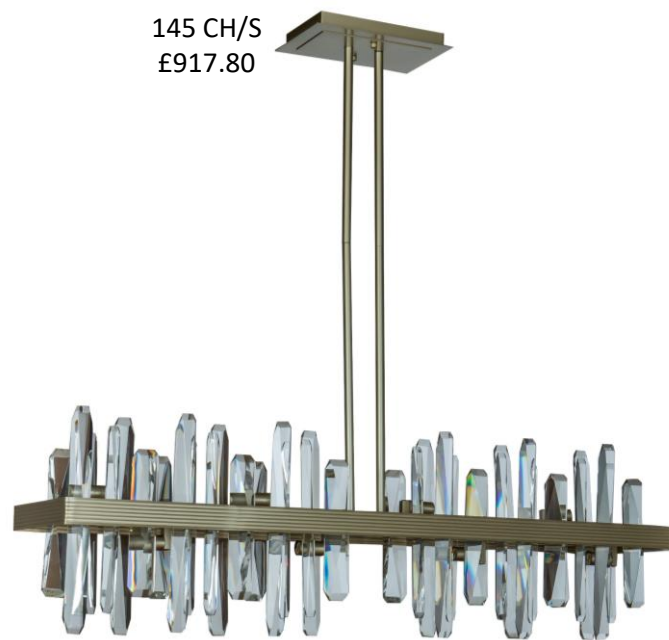

145 CH/S
£917.80