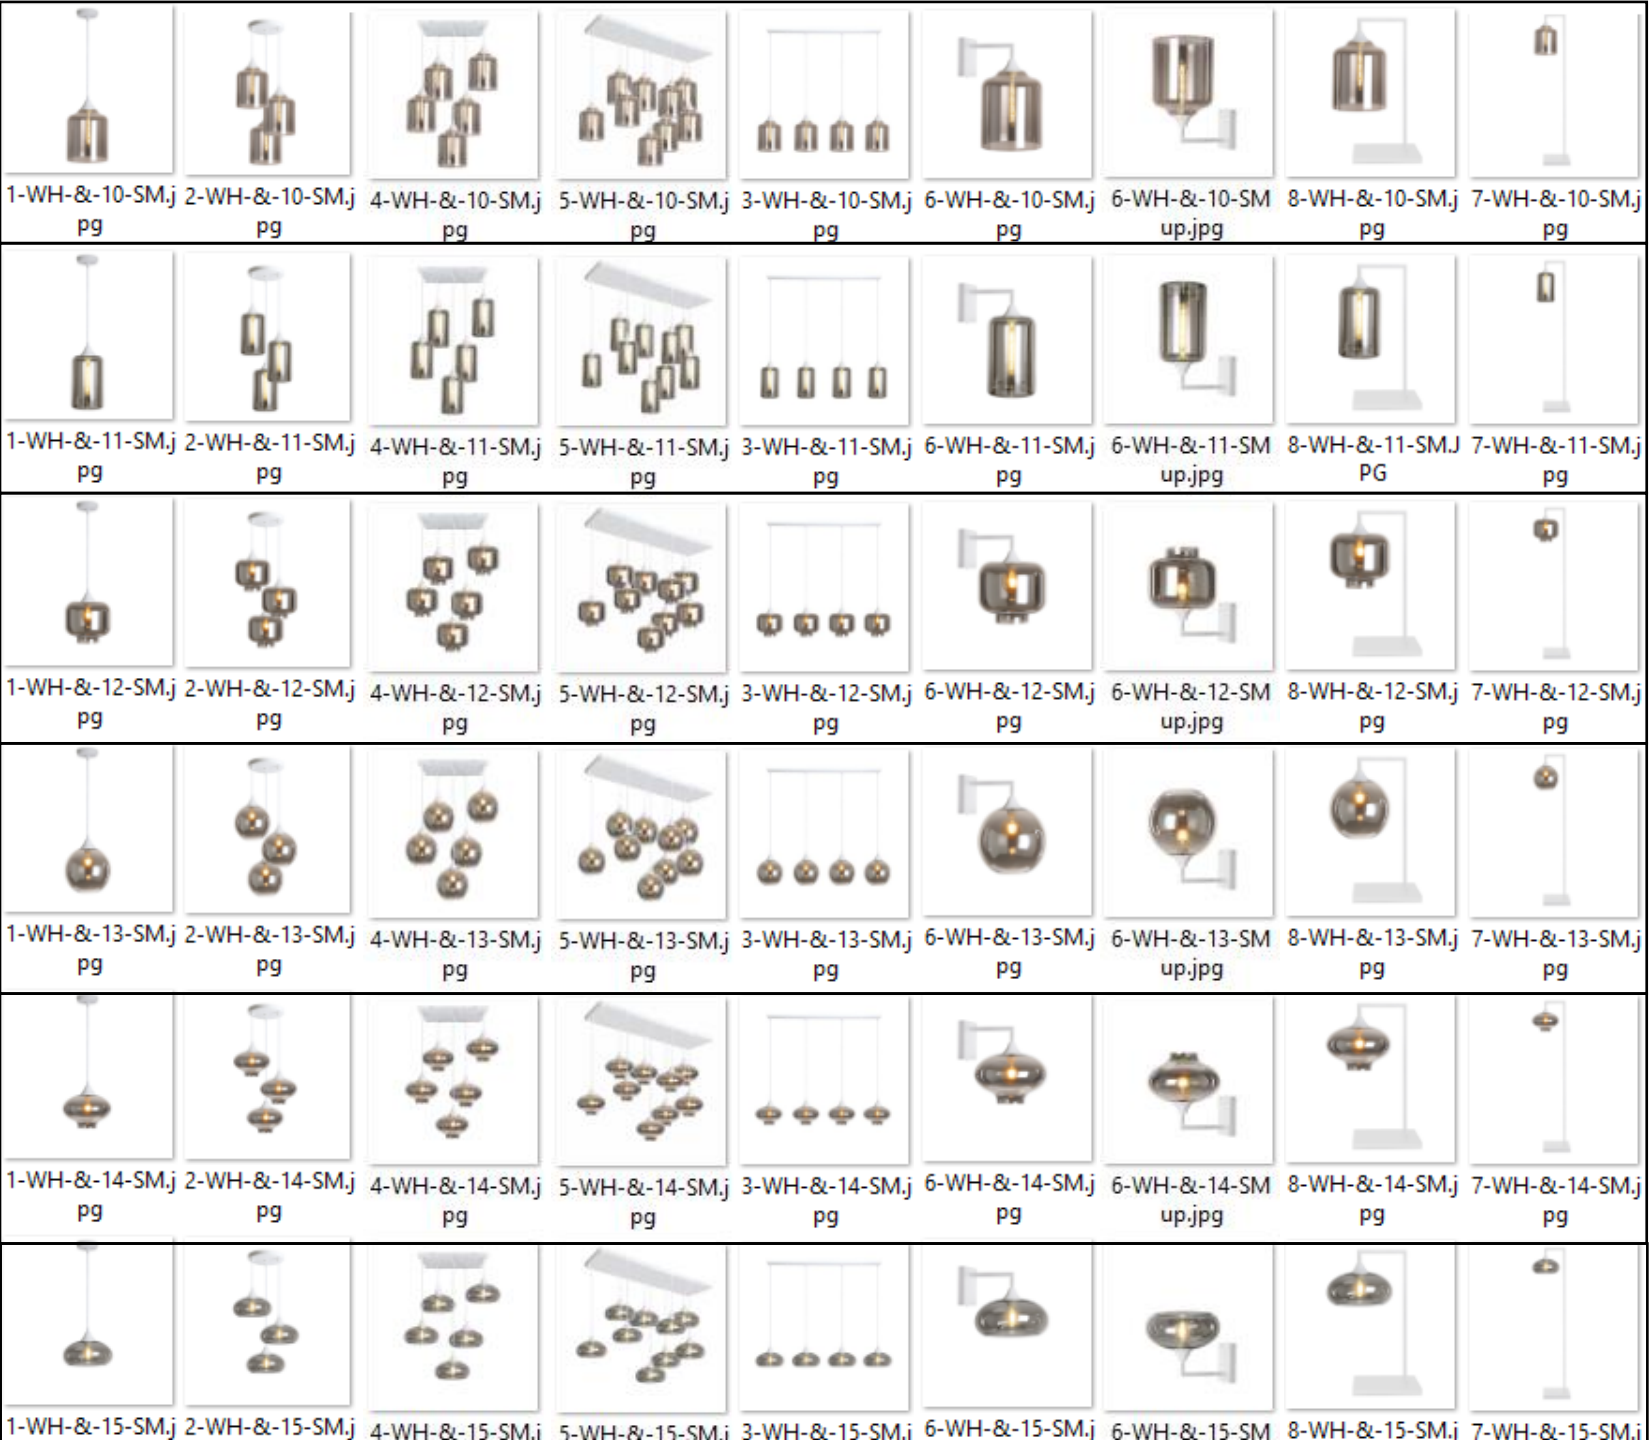

Net RRP
found on
slides 11-15

WHITE METAL
AND
CABLES
WITH
SMOKE GLASS