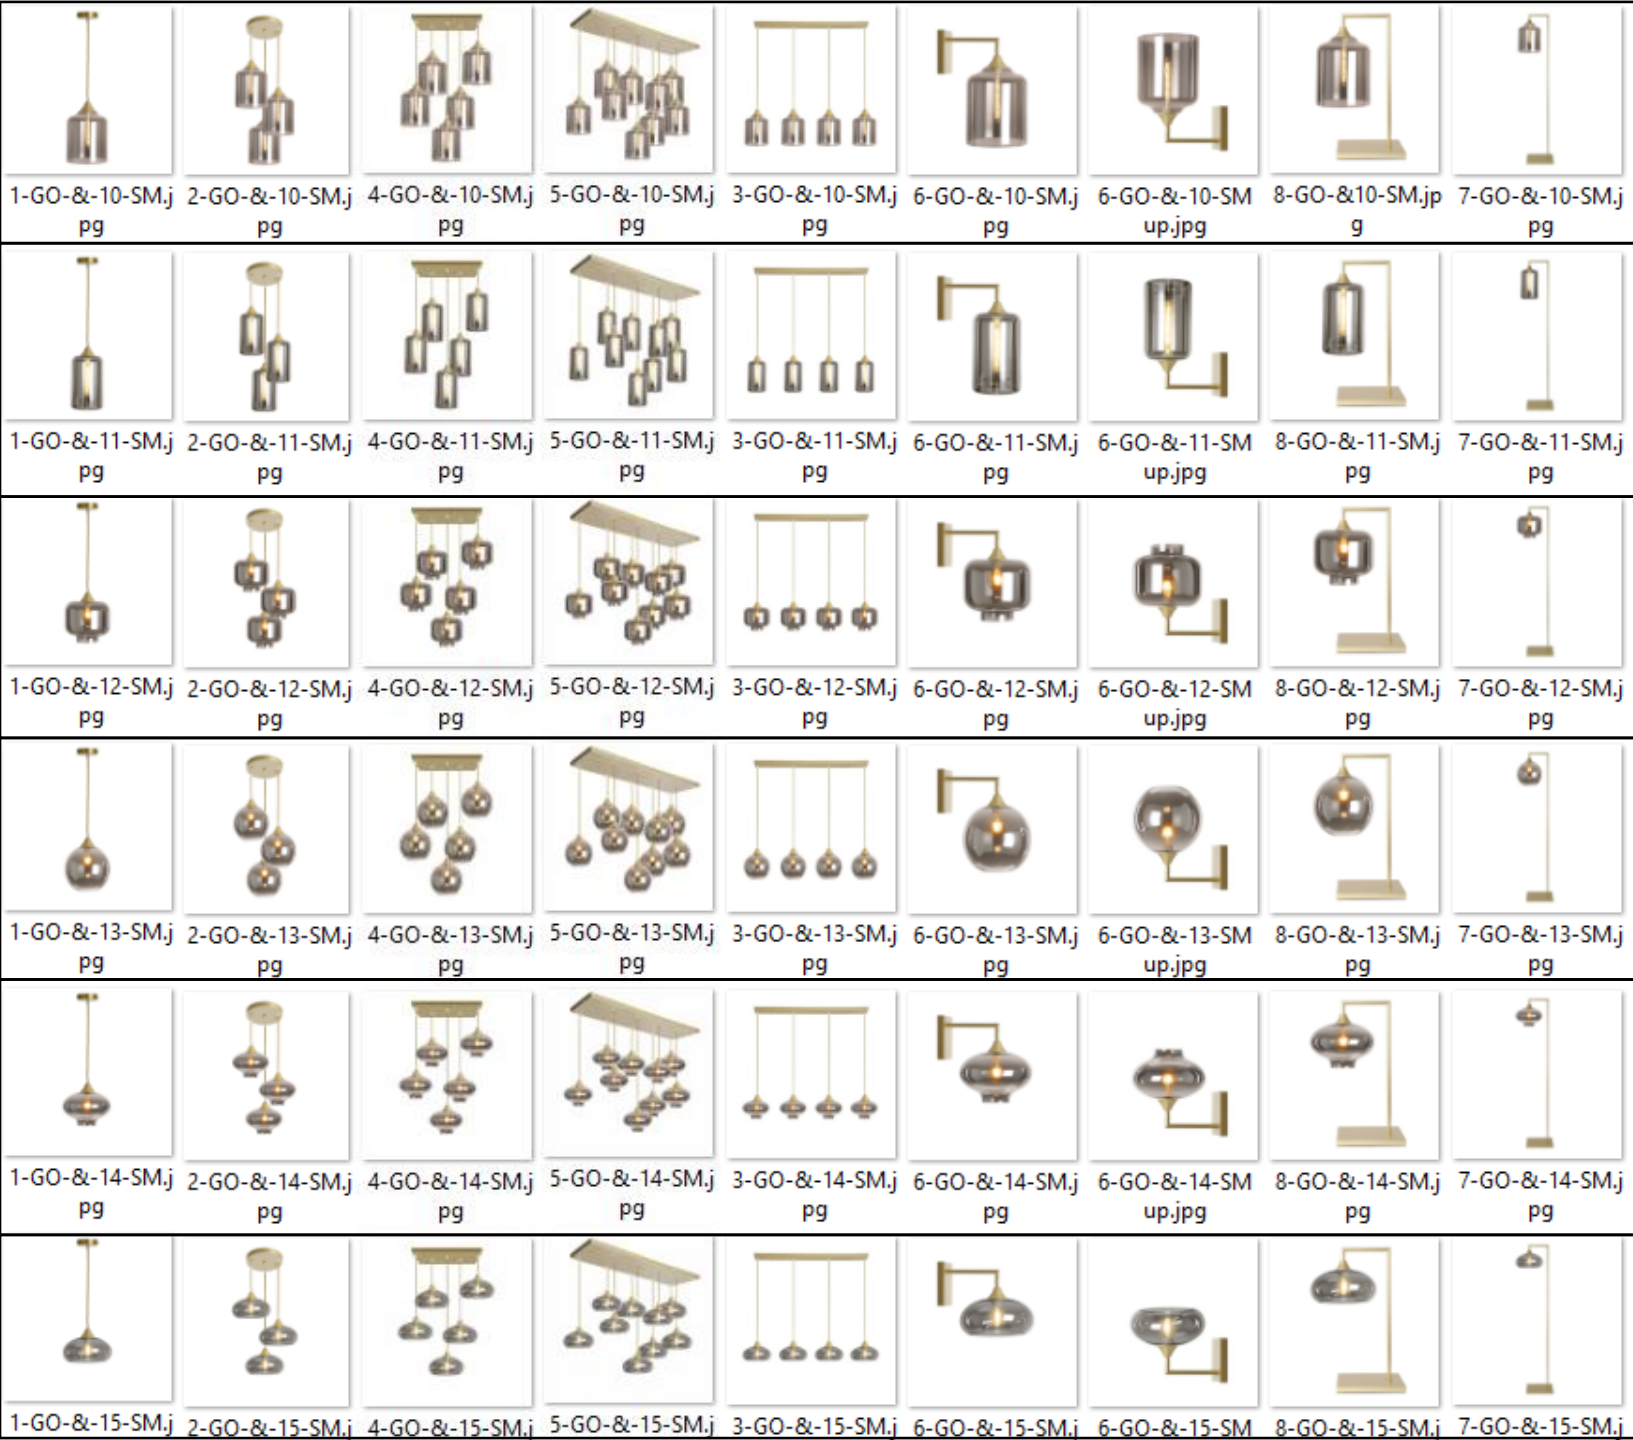

Net RRP found on slides 11-15

GOLD METAL
AND
CABLES
WITH
AMBER GLASS

Net RRP
found on
slides 11-15

GOLD METAL

AND

CABLES

WITH

SILVER GLASS