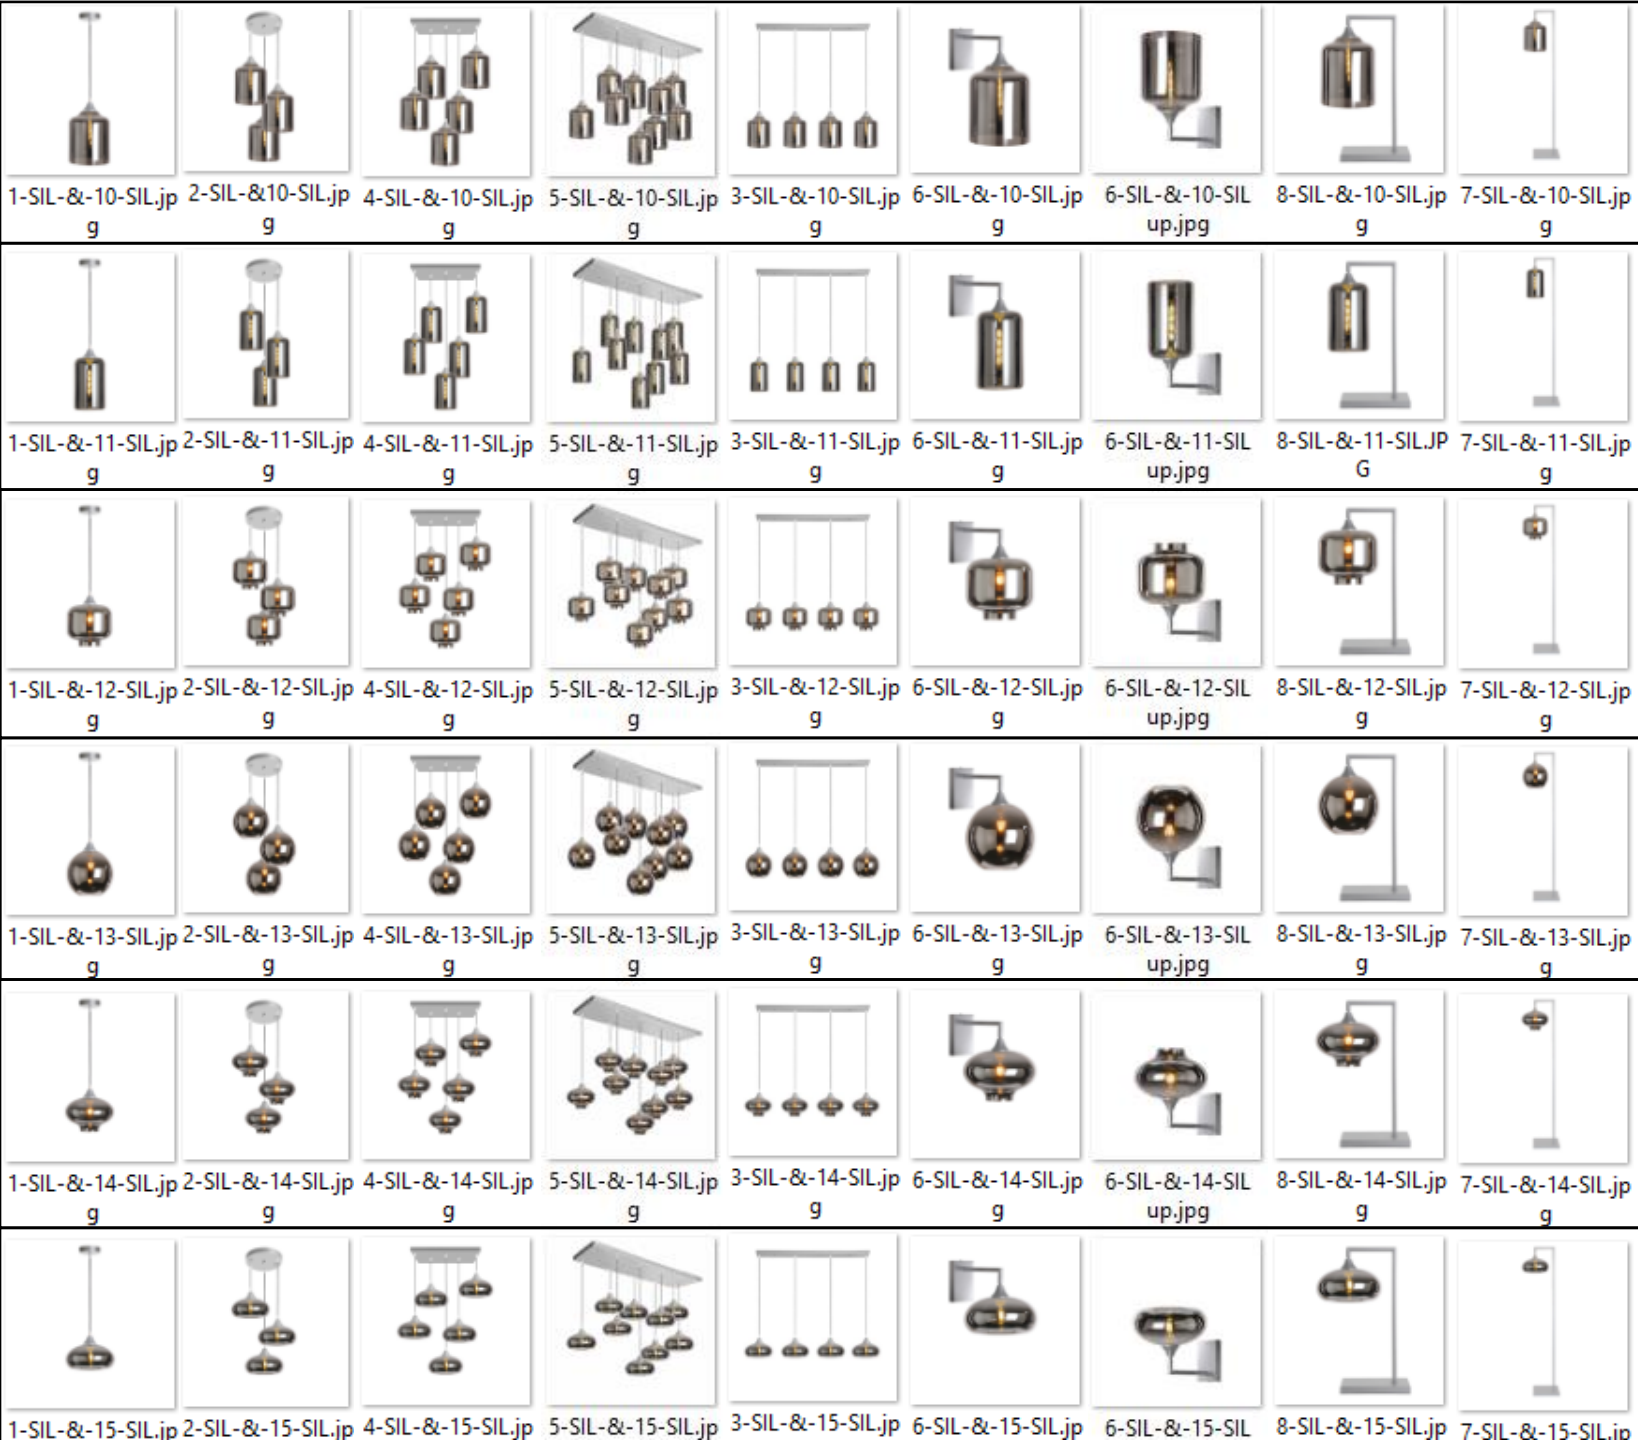

Net RRP
found on
slides 11-15

GOLD METAL

AND

CABLES

WITH

SMOKE GLASS

Net RRP
found on
slides 11-15

SILVER METAL
AND
CABLES
WITH
AMBER GLASS