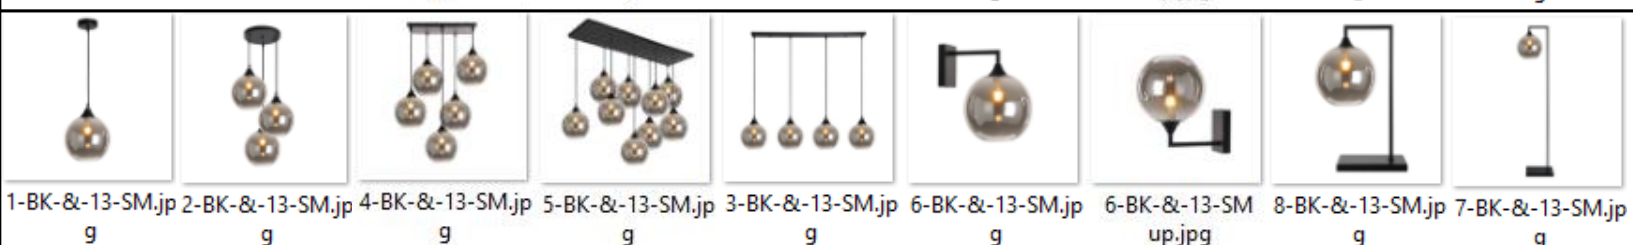

Net RRP found on slides 11-15

BLACK METAL
AND
CABLES
WITH
SMOKE GLASS