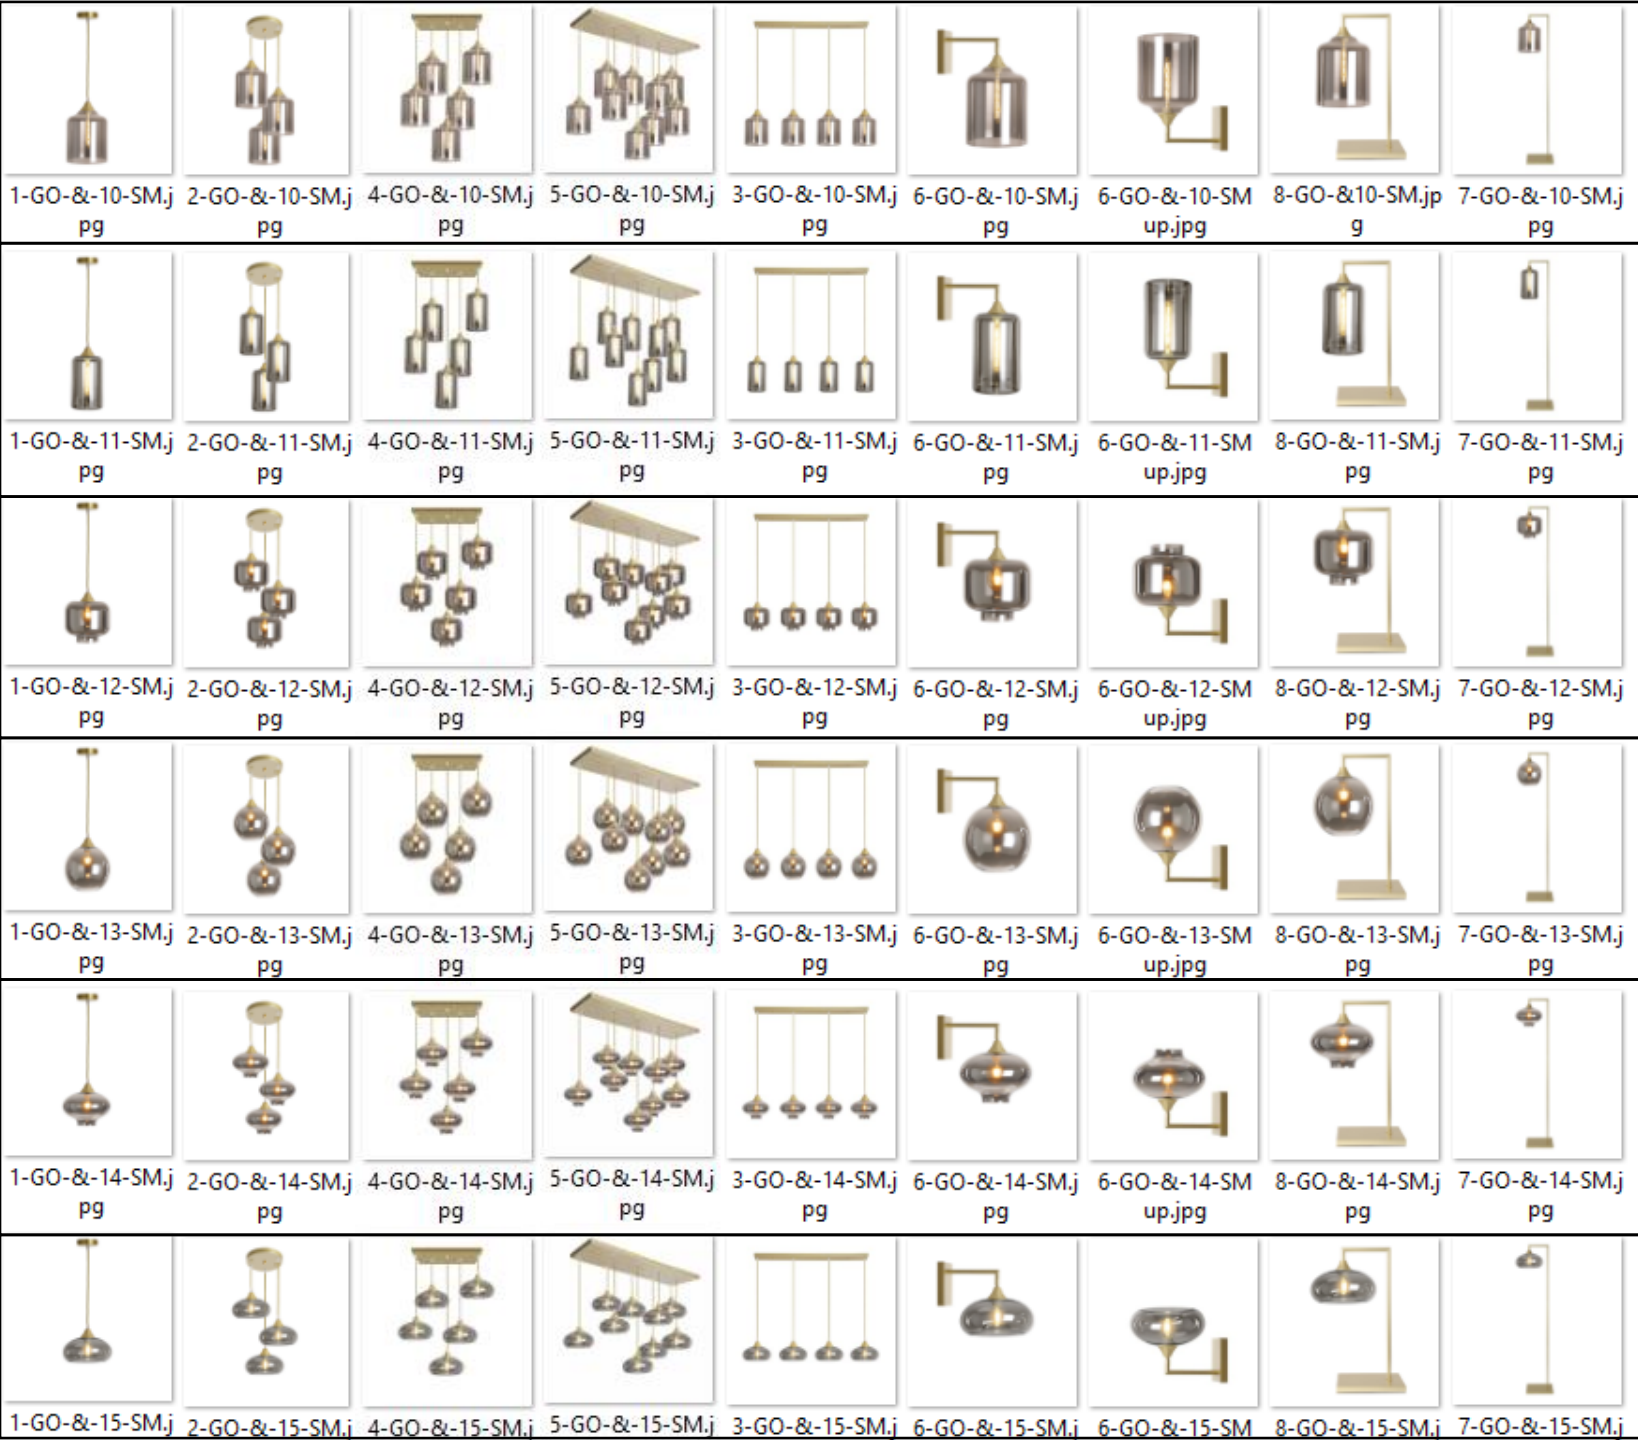

Net RRP
found on
slides 11-15

GOLD METAL

AND

CABLES

WITH

SILVER GLASS

Net RRP
found on
slides 11-15

GOLD METAL
AND
CABLES
WITH
SMOKE GLASS