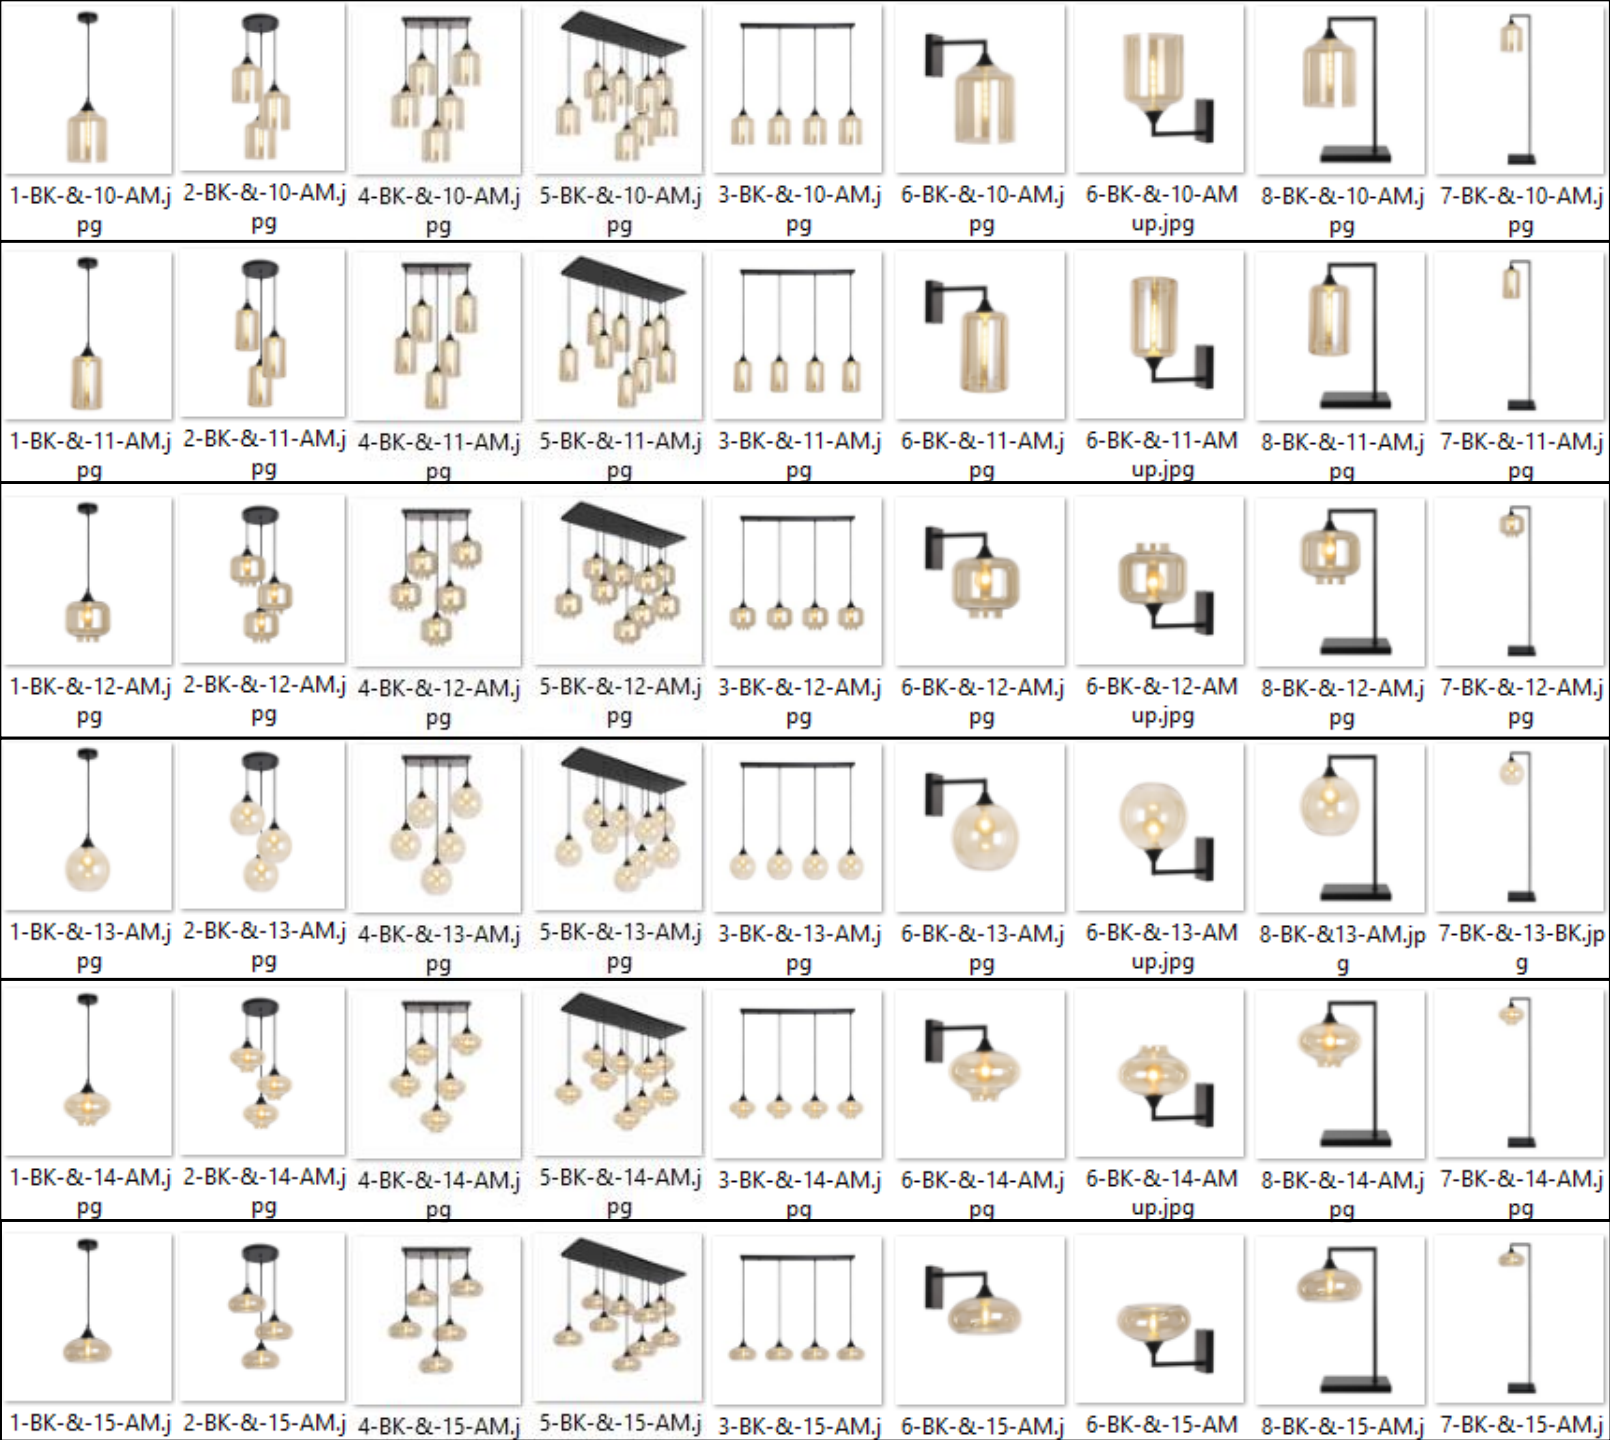

Net RRP
found on
slides 11-15

BLACK METAL

AND

CABLES

WITH

AMBER GLASS