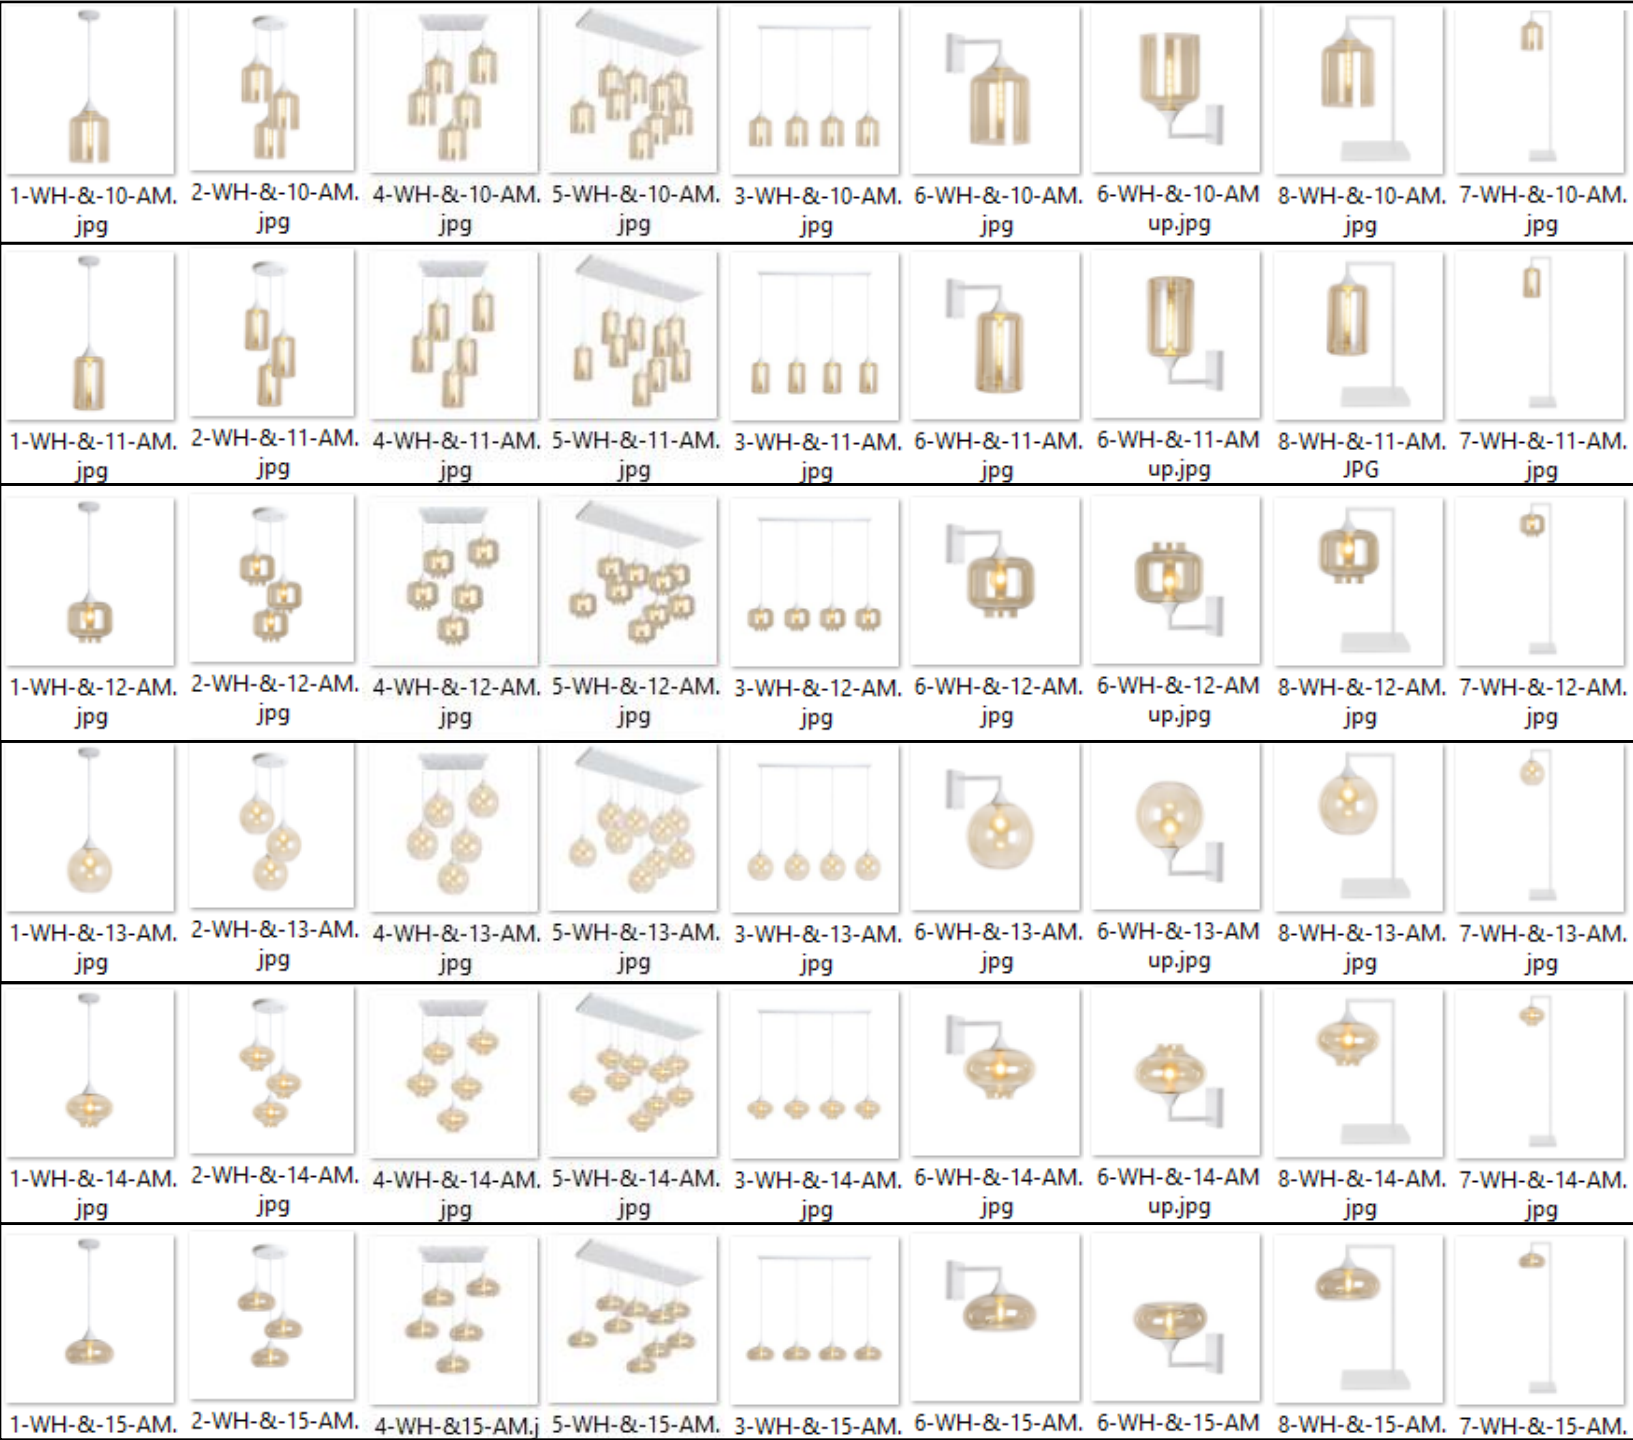

Net RRP
found on
slides 11-15

SILVER METAL
AND
CABLES
WITH
AMBER GLASS

Net RRP found on slides 11-15

SILVER METAL
AND
CABLES
WITH
SILVER GLASS

Net RRP
found on
slides 11-15

SILVER METAL
AND
CABLES
WITH
SMOKE GLASS