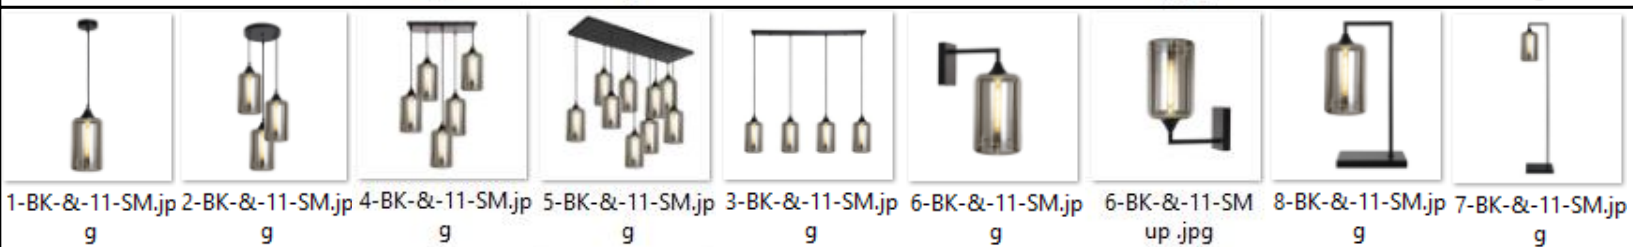

Net RRP found on slides 11-15

BLACK METAL
AND
CABLES
WITH
SMOKE GLASS