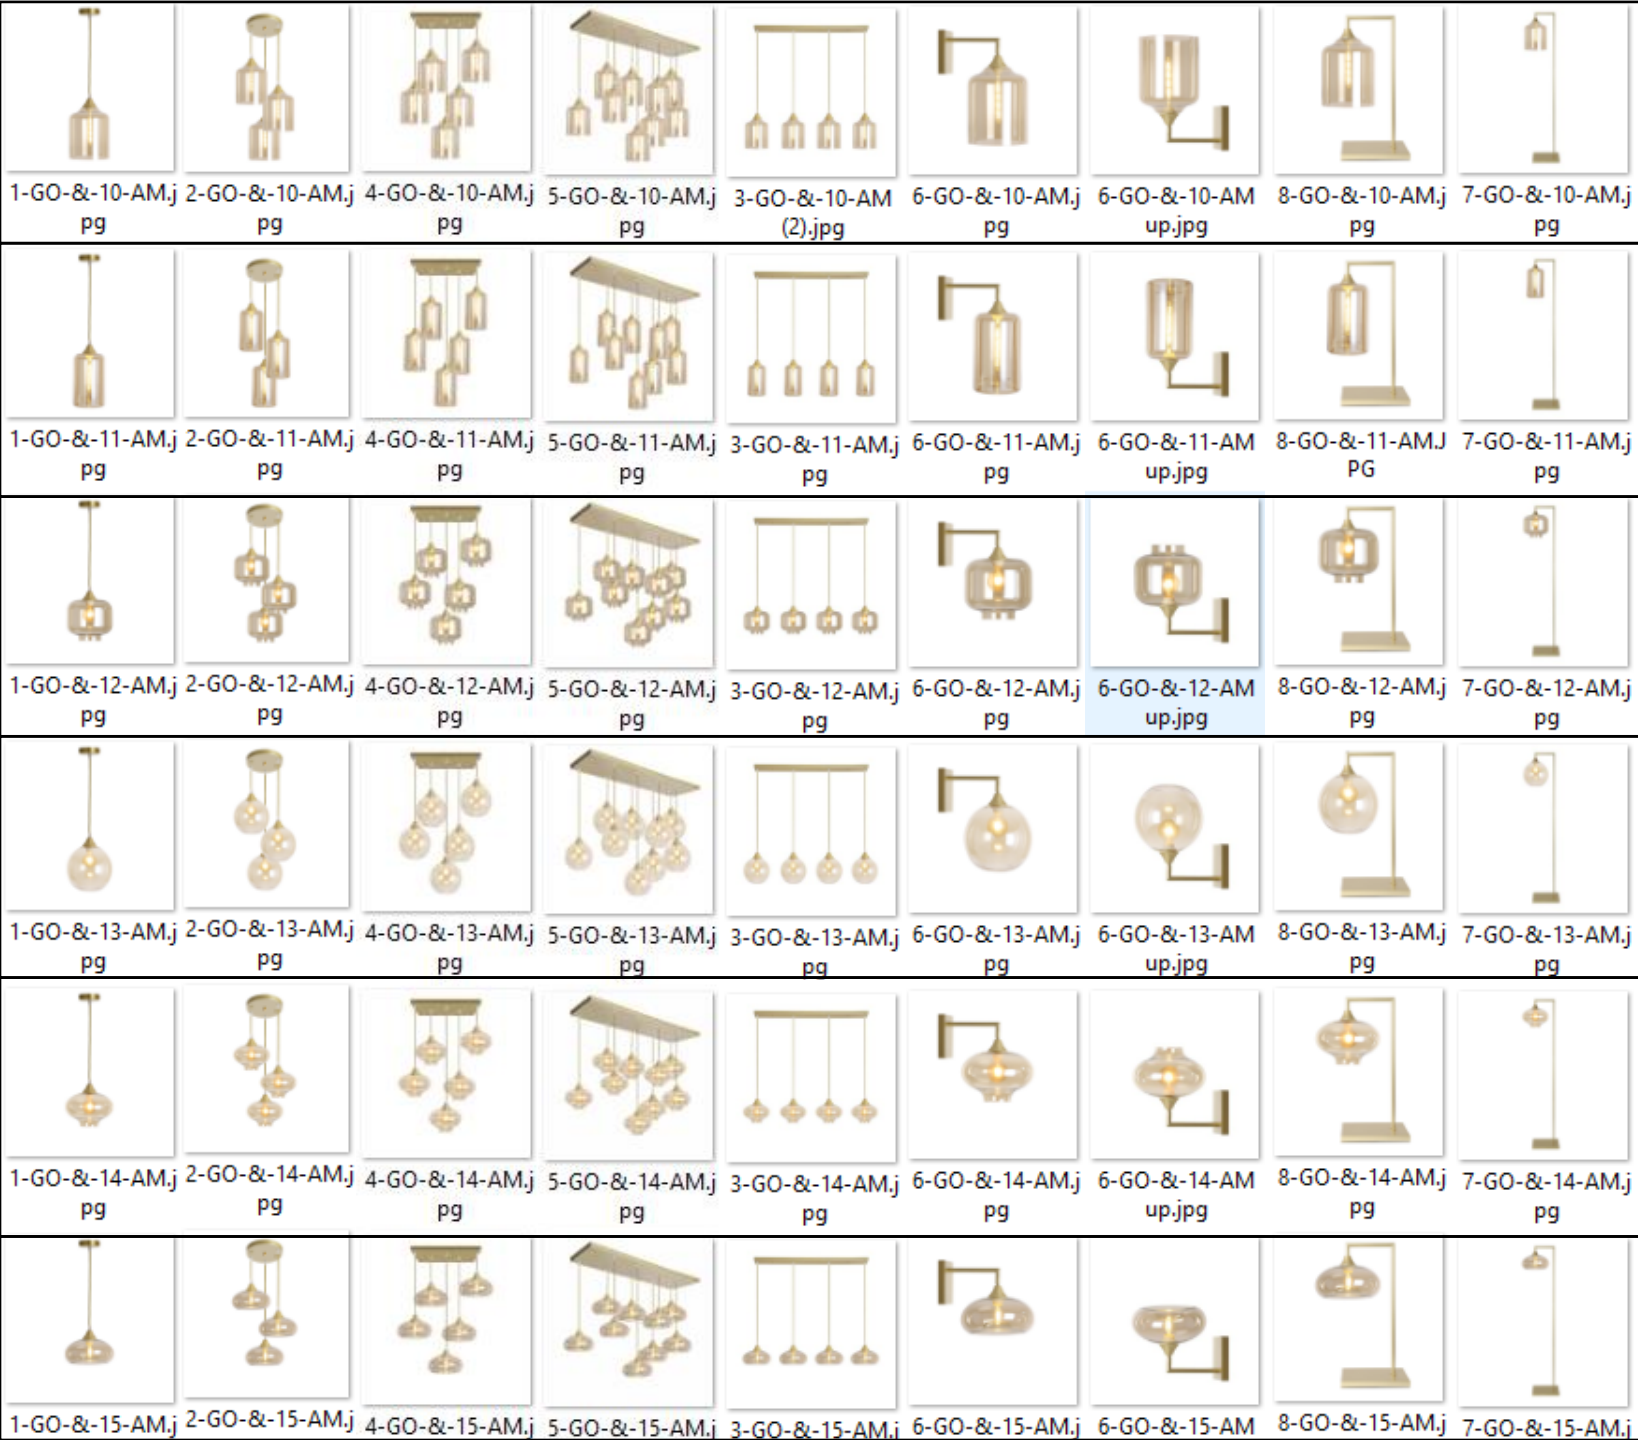

AMBER GLASS

Net RRP
found on
slides 11-15

BLACK METAL
AND
CABLES
WITH
SILVER GLASS

Net RRP found on slides 11-15

BLACK METAL
AND
CABLES
WITH
SMOKE GLASS

Net RRP
found on
slides 11-15

GOLD METAL
AND
CABLES
WITH
AMBER GLASS