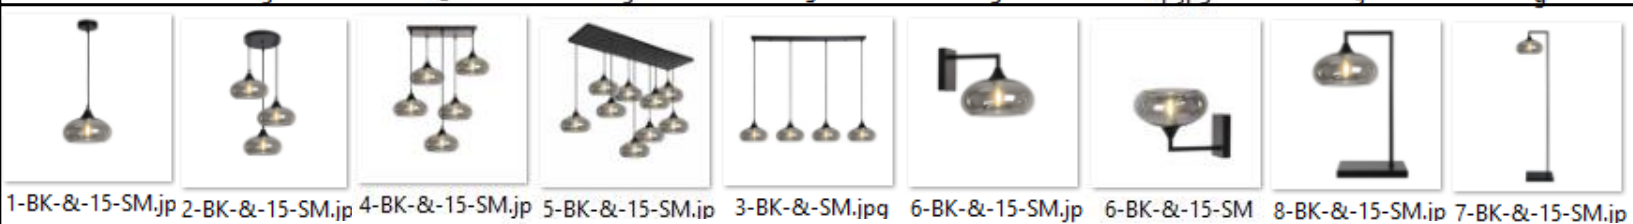

Net RRP found on slides 11-15

BLACK METAL
AND
CABLES
WITH
SMOKE GLASS