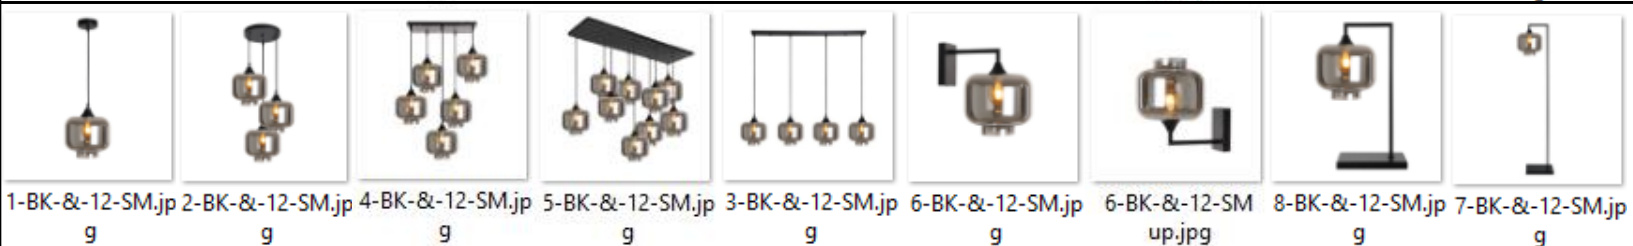

Net RRP found on slides 11-15

BLACK METAL
AND
CABLES
WITH
SMOKE GLASS