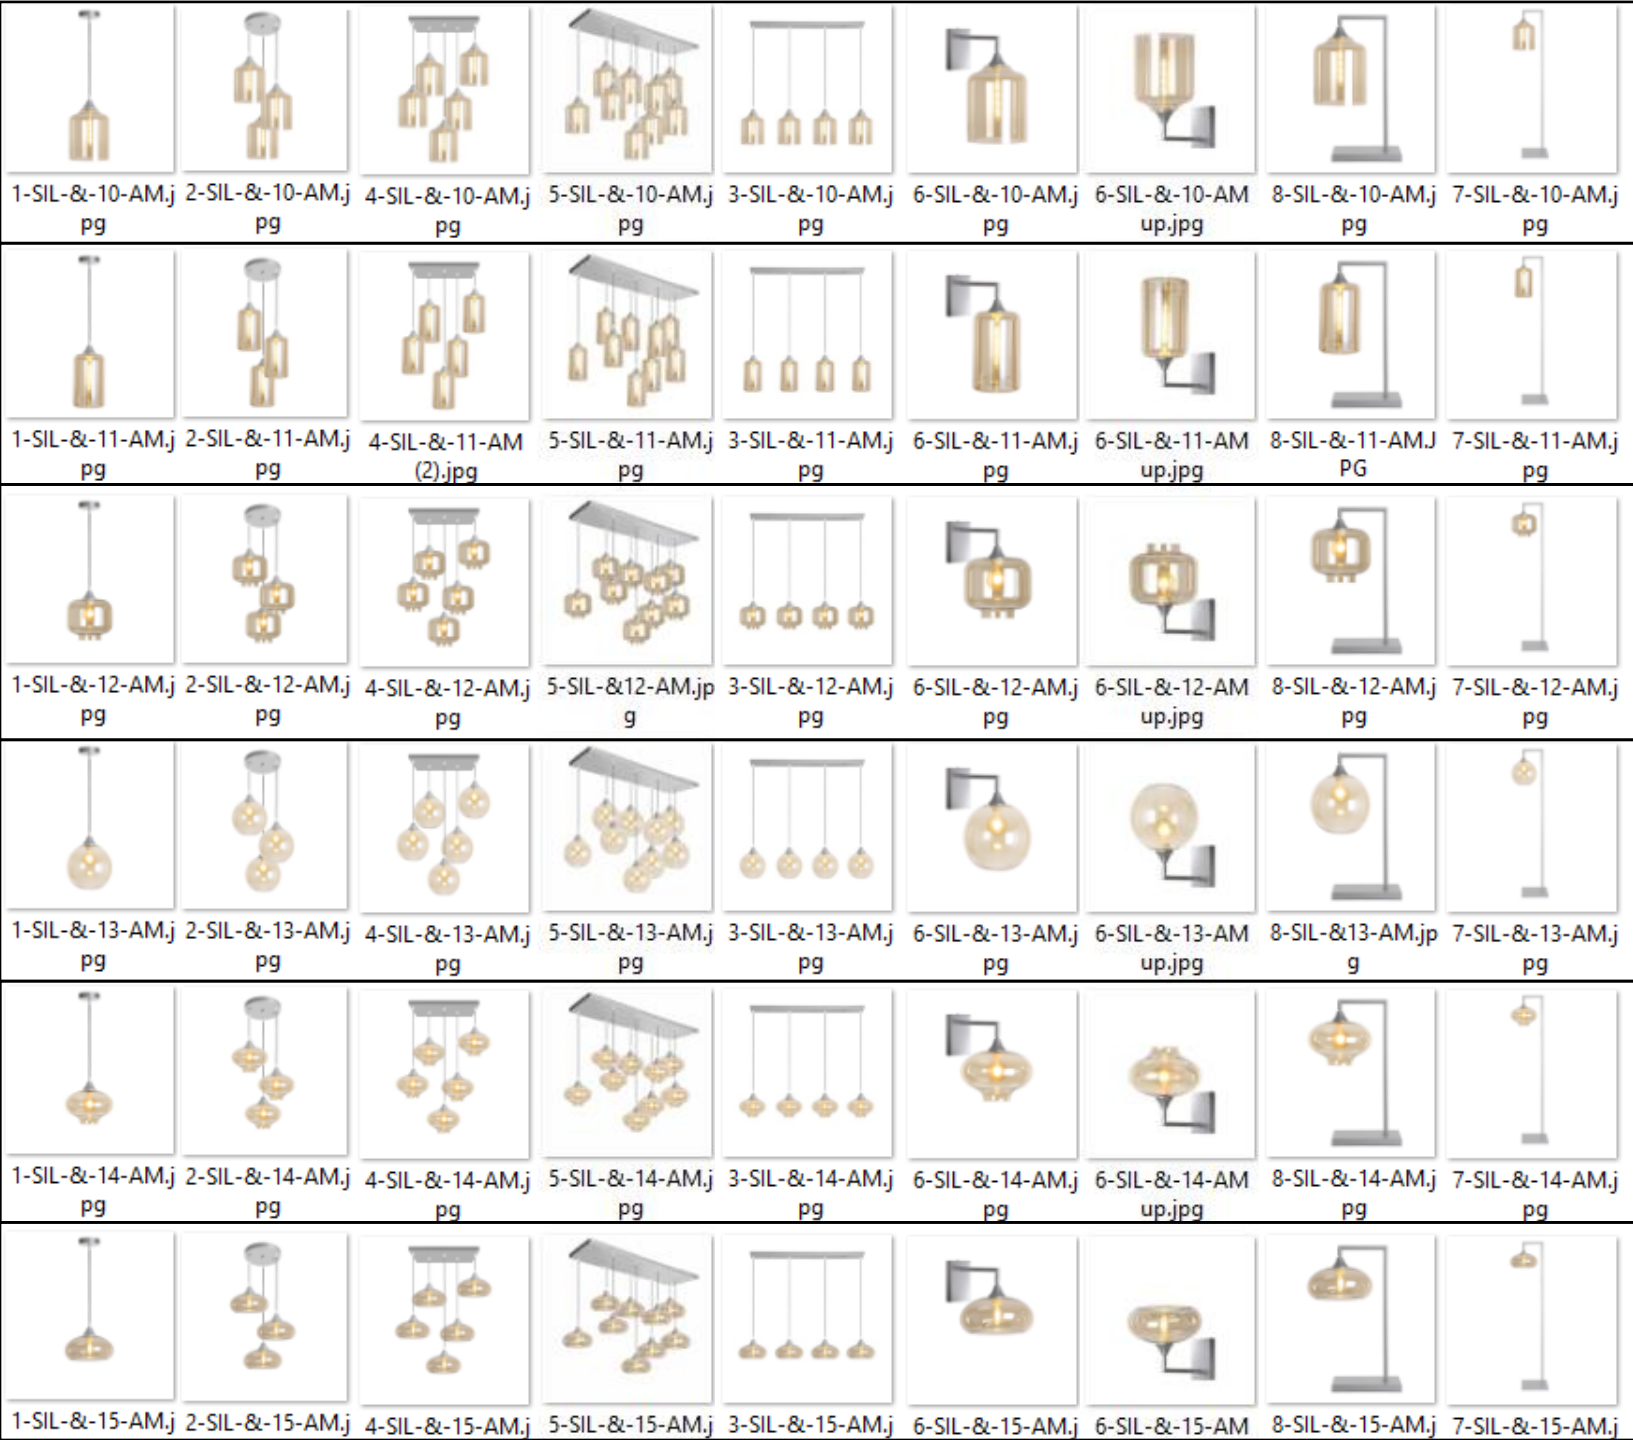

Net RRP
found on
slides 11-15

GOLD METAL

AND

CABLES

WITH

SILVER GLASS

Net RRP
found on
slides 11-15

GOLD METAL
AND
CABLES
WITH
SMOKE GLASS