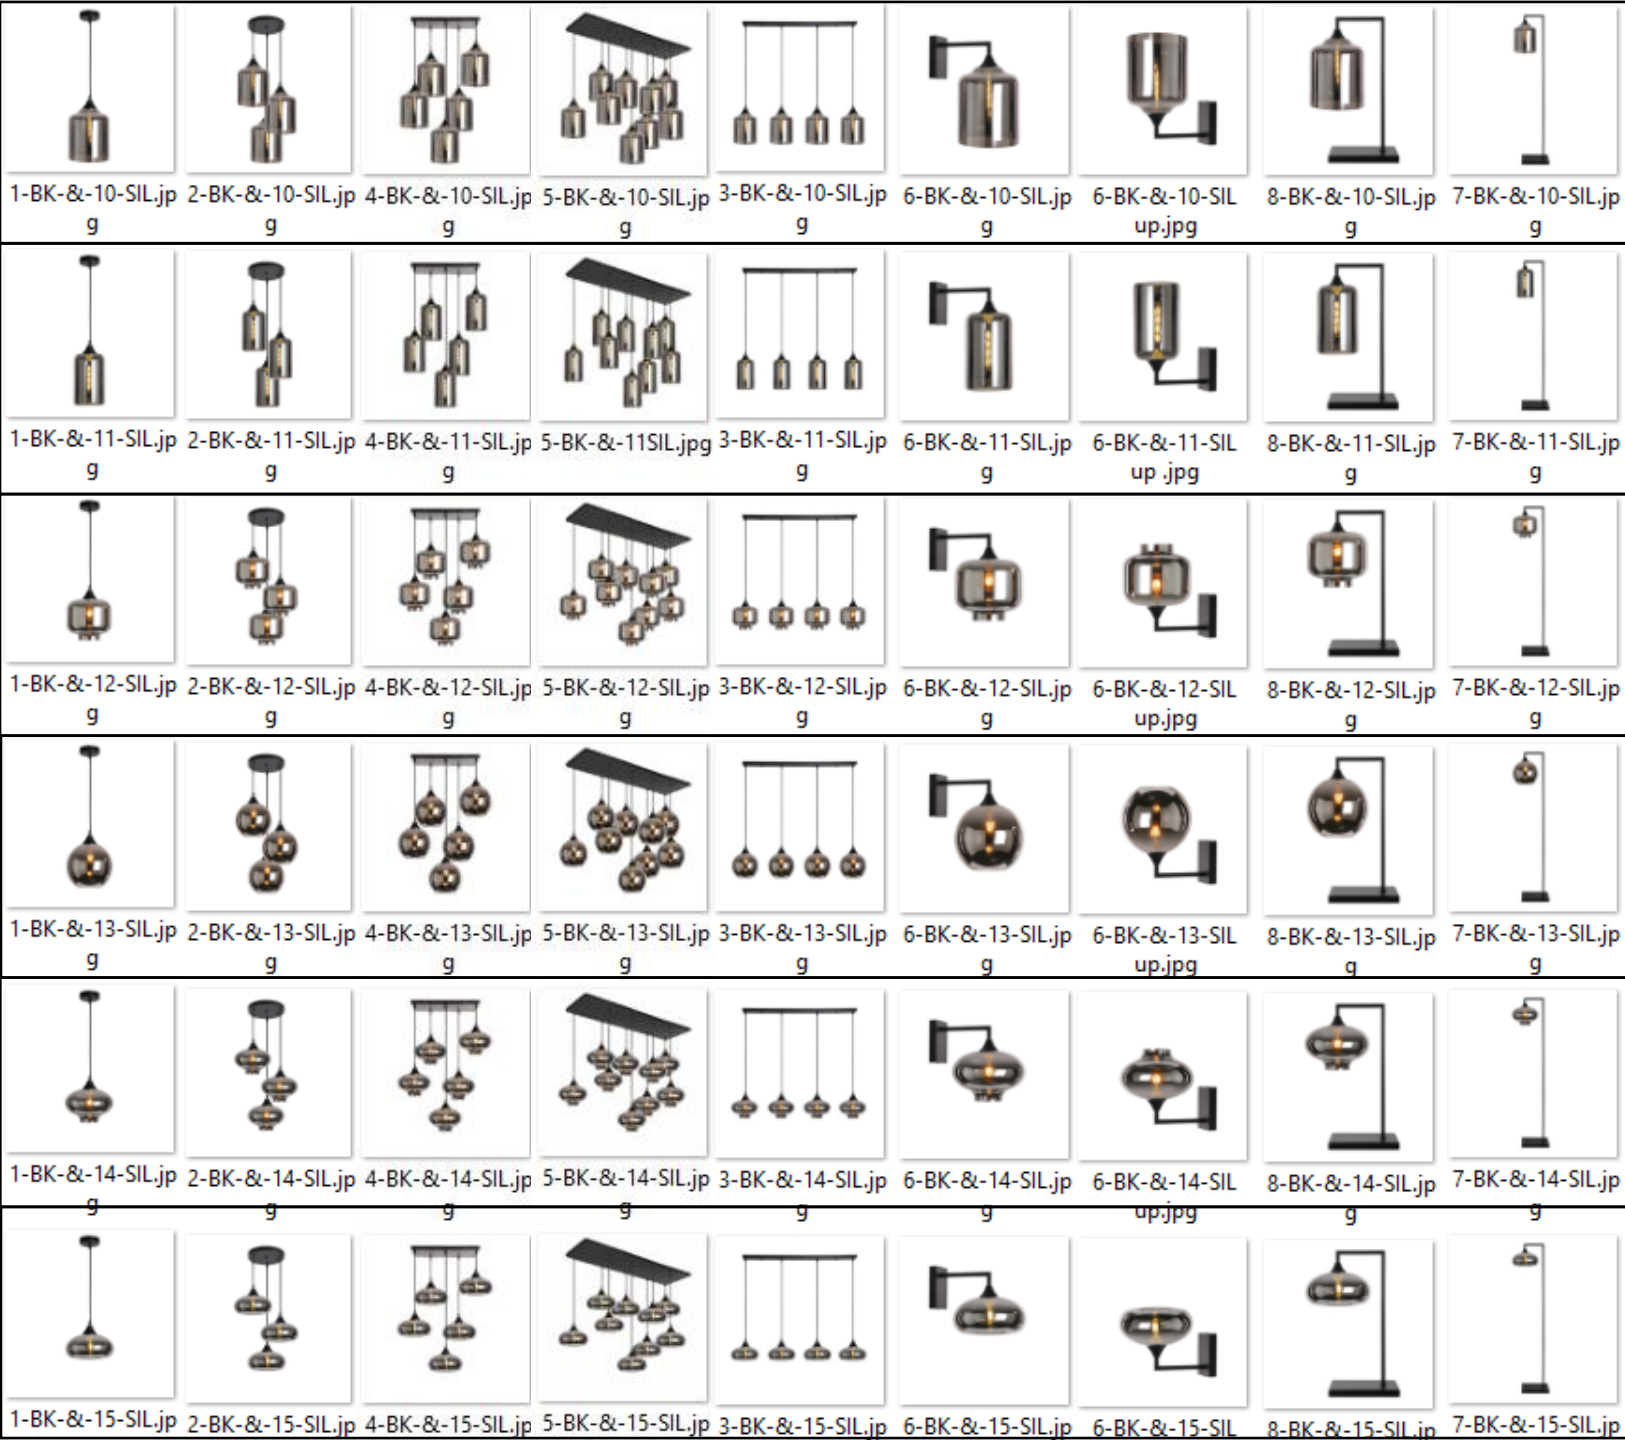

Net RRP
found on
slides 11-15

BLACK METAL
AND
CABLES
WITH
SILVER GLASS