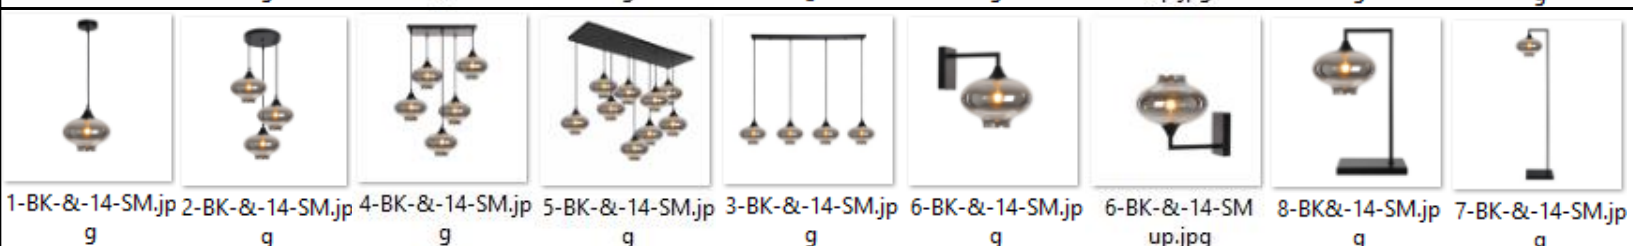

Net RRP found on slides 11-15

BLACK METAL
AND
CABLES
WITH
SMOKE GLASS